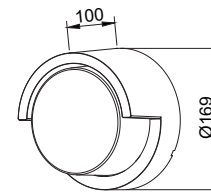

Square

SKU: 8539 - 3000K Warm White 3800157638883

SKU: 8540 - 4000K Day White 3800157638890