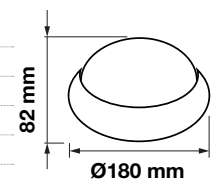

Sensor Compatible:	Yes
Voltage/Frequency:	AC:200-240V,50/60Hz
Luminous Flux:	560lm
IP Rating:	IP54
CRI:	>70
PF:	>0.5

Beam Angle:	120°
Color of Fixture:	White
Body Type:	Plastic CLAD Aluminium
Shape:	Round
Dimension:	Ø180x82mm
Box Qty:	10 Pcs