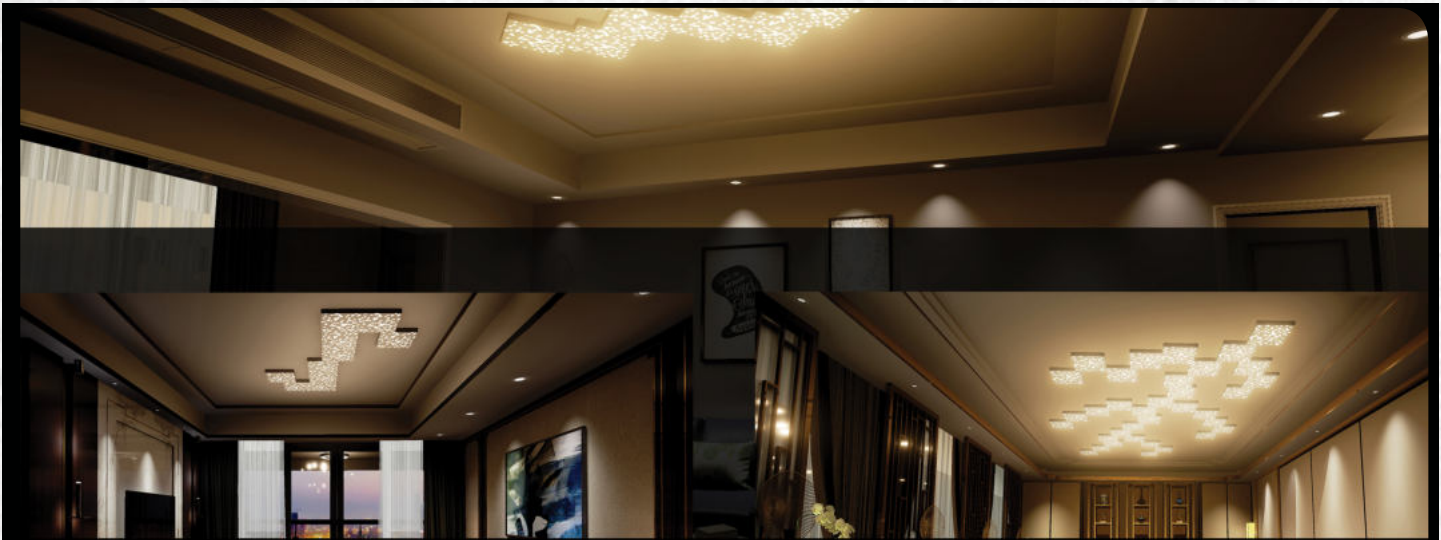

COLOR CHANGING WITH REMOTE

Linkable Up to 60 Units