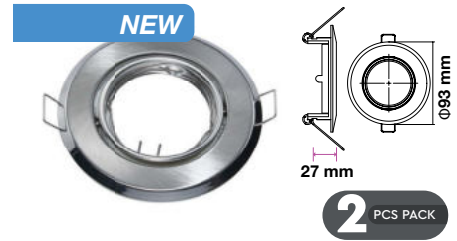

Fitting-Round-GU10-2Pc Pack

Model No	VT-817-SN-RD
SKU:	8939
Base:	GU10
Material:	Ferrum
Shape:	Round
Color of Fxture:	Satin Nickel
Dimension:	Ø93x27mm
Cutting Size:	Ø70mm
EAN:	3800157657921
Box Qty:	100 Pcs