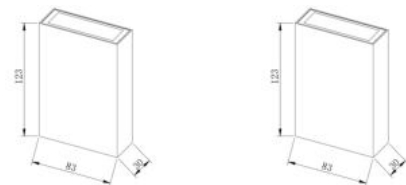

LED Wall Lights

4W VT-844-B

Sensor Compatible:	Yes
Voltage/Frequency:	AC:220-240V,50/60Hz
Luminous Flux:	150lm
IP Rating:	IP65
CRI:	>80

PF:	>0.4
Beam Angle:	41°
Body Type:	Nylon
Dimension:	83x123x30mm
Box Qty:	10 Pcs