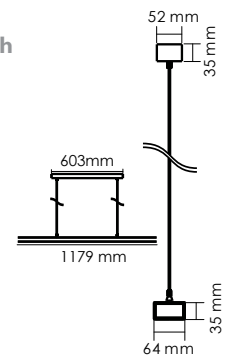

WATTS

UP 30w

DOWN 30w

LUMENS

UP-3300

DOWN-3300

SIZE

1179x64x35mm

BOX QTY.

8 pcs

120

LED LINEAR LIGHTS

*Suitable for 10-12 hours daily, usage of the product for 24 hours a day would void warranty

www.v-tac.eu | www.vtacexports.com