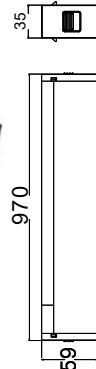

3 YEAR WARRANTY*