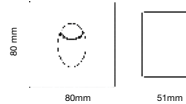

Sensor Compatible: **Yes**

Voltage/Frequency: **AC:100-240V,50/60Hz**

Luminous Flux: **120lm**

LED Type: **COB**

CRI: **>80**

PF: **>0.5**

Beam Angle: **15°**

Body Type: **Aluminium**

Color of Fixture: **White**

Shape: **Square**

Dimension: **80x80x51mm**

Cutting Size: **Ø62mm**

Box Qty: **100 Pcs**