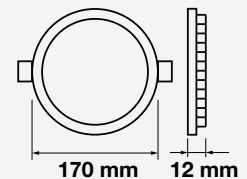

Cutting Size: ø160mm

SKU: 718 | 3000K WARM WHITE
SKU: 719 | 4000K DAY WHITE
SKU: 720 | 6400K WHITE

MODEL	WATTS	LUMENS	BOX QTY.
VT-618RD	18w	1500	20 pcs