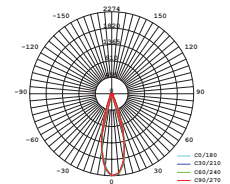

Beam Angle:	18°-48°
Color of Fixture:	Black
Body Type:	Aluminium
Life span:	30,000 Hours
Dimension:	215x141x60mm
Box Qty:	20 Pcs

CCT Adjustable
2800K/4000K/6000K

Tracklights-Smart Color Changing

35w VT-7735-W

SKU: 1458 - 3 IN 1 3800157637923

Sensor Compatible:	
Voltage/Frequency:	AC:220-240V,50/60Hz
Luminous Flux:	2350
LED Type:	COB
CRI:	>80
PF:	>0.9