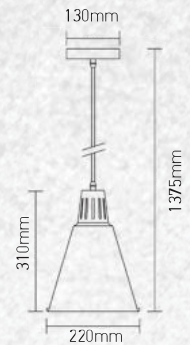

Aluminum-Sand finish-White

Model:	VT-7520-WH
SKU:	3702
EAN:	3800157610759
Size:	220x310x1375mm
Box Qty:	4Pcs
Material:	Aluminium+ Sand Finish