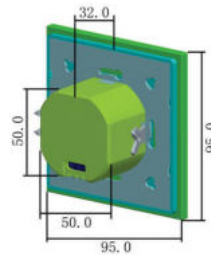

**Microwave Sensor
VT-8084-B**

SKU:	15031	3800157641289
Sensor Type:	Microwave	
Colour:	Black	
Detection Range:	180°	
Voltage:	AC:220-240V,50/60Hz	
Detection Distance:	5-15m	
Rated Load:	300w(LED)	
Ambient Light:	<3-2000LUX (adjustable)	
Body Type:	PC+Glass	
IP Rating:	IP20	
Dimension:	95x50x95mm	
Time Delay:	Min.10sec±3sec, Max. 12min±1min	
Box Qty:	50 Pcs