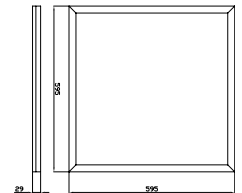

Emergency Pack:	NA
Voltage/Frequency:	AC:200-240V,50/60Hz
Luminous Flux:	4000lm
Beam Angle:	120°

LED Type:	SMD
CRI:	>80
PF:	>0.9
Shape:	Square

Body Type:	FE+PP
Dimension:	595x595x29mm
Box Qty:	6 Pcs