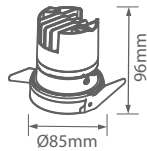

Cutting Size
Ø75mm

Sensor Compatible:	Yes
Voltage/Frequency:	AC:220-240V,50Hz
Luminous Flux:	650lm
LED Type:	COB-CREE
CRI:	>95
PF	>0.6

Beam Angle:	0-27°
Body Type:	Aluminium
Dimension:	Ø85x96mm
Cutting Size:	Ø75mm
Box Qty:	16 Pcs

Hotel Downlight-COB

15w VT-2916

SKU: 1483 - 3000K Warm White 3800157644082
SKU: 1484 - 4000K Day White 3800157644099