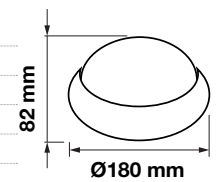

Sensor Compatible:	Yes
Voltage/Frequency:	AC:200-240V,50/60Hz
Luminous Flux:	560lm
IP Rating:	IP54
CRI:	>70
PF:	>0.5

Beam Angle:	120°
Color of Fixture:	Black
Body Type:	Plastic CLAD Aluminium
Shape:	Round
Dimension:	Ø180x82mm
Box Qty:	10 Pcs