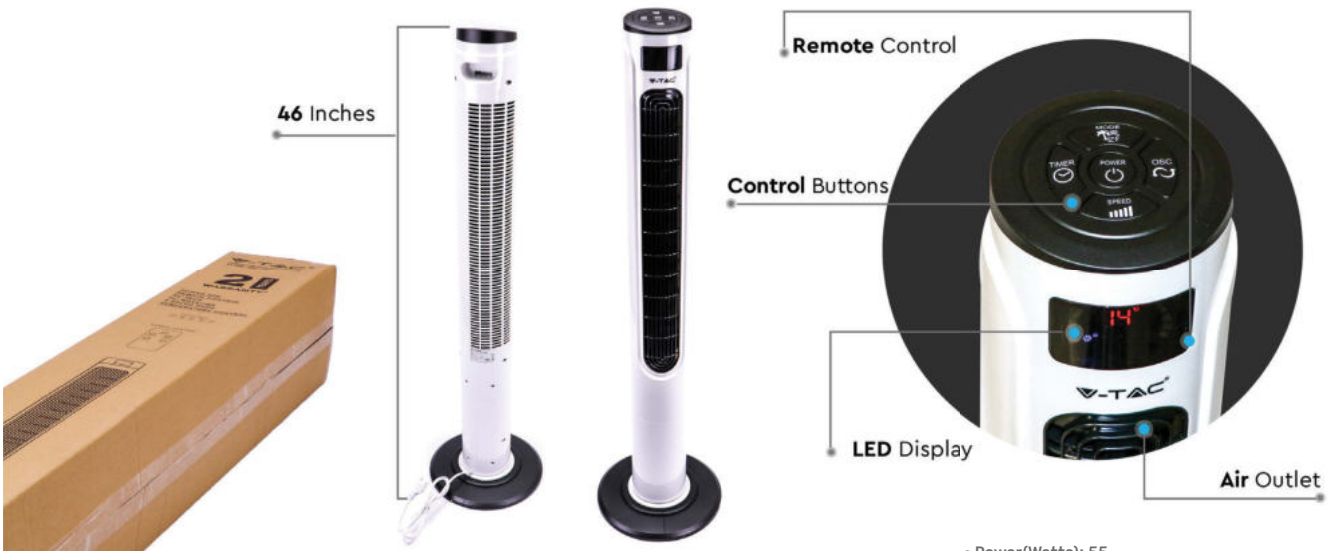

Tower Fan

VT-5547

SKU: 7902 EAN: 3800157644723

3 Wind Mode
Normal | Natural | Sleep

3 Fan Speed
Low | Medium | High

- Power(Watts): 55
- Voltage/Freq: AC:220-240V,50Hz
- Size(inches): 46
- Material: ABS
- Unit Color: White & Black Finish
- Speed: 3(Low-Med-High)
- Wind Mode: 3 (Normal-Natural-Sleep)
- Timer: 1-15hrs(Max)
- Power Cord Length: 1.8m
- Plug Type: EU
- IP Rating: IP20
- Box Qty: 1pc