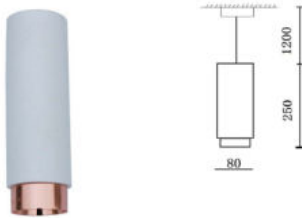

Fitting-Suspended-GU10

Model No	VT-864-G
SKU:	3111
Base:	GU10
Material:	Gypsum with metal
Shape:	Round
Color of Fixture:	White+Matt Rose Gold
Dimension:	ø250x80mm
Cutting Size:	N/A
EAN:	3800157634366
Box Qty:	9 Pcs