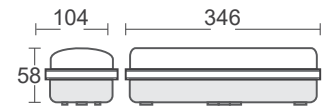

Exit Light - Bulkhead

3W VT-543

SKU: 83111 - 6400K White 3800157650137

Lamp Type:	16 SMD LEDs
Lumens:	140lm
Input Voltage:	AC:220-240V,50/60Hz
Protection Rating:	IP65
Material :	PC Cover

Exit Lamp Type:	Wall - Bulkhead
Viewing Distance:	22 Meters From One side
Emergency Operation Time:	>3 Hours
Battery:	Ni-Cd 3.6v,1200mAh
Recharging Time:	12 Hours

Test Button:	Green Light Indicator Test Button
Stickers:	4 Stickers
Legends:	4 Ways Legend Available
Mode Of Operation:	Maintained
Size:	346x107x60mm
Box Qty:	12 Pcs

24Hrs
CHARGING TIME

IP65
RATING