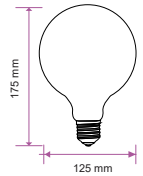

EQ. Watts:	NA
Voltage/Frequency:	AC:220-240V,50Hz
Luminous Flux:	40lm
Commercial Type:	G125

LED Type:	COB
CRI:	>80
PF:	>0.45
Base:	E27

Beam Angle:	300°
Body Type:	Glass
Dimension:	Ø125x170mm
Box Qty:	50 Pcs