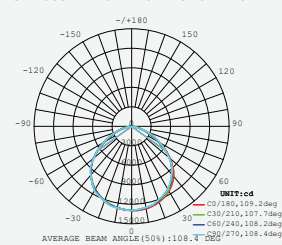

LUMINOUS INTENSITY DISTRIBUTION DIAGRAM