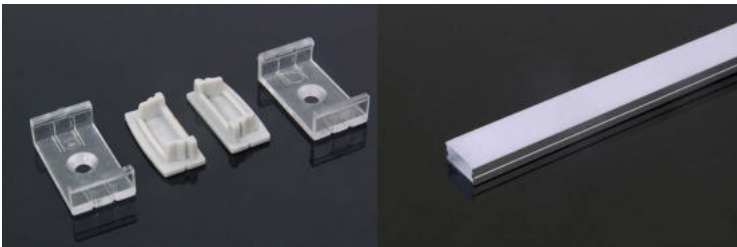

Aluminium Profiles-Milky

Model No:	VT-8108
SKU:	3352
Dimension:	2000x23.5x10mm
Color of Fixture:	Milky
EAN:	3800157636803

Aluminium Profiles-White Housing

Model No:	VT-8108-W
SKU:	3367
Dimension:	2000x23.5x10mm
Color of Fixture:	White
EAN:	3800157640176

Box Qty. 120 Pcs