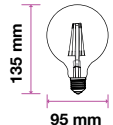

EQ. Watts: 150w  
 Voltage/Frequency: AC:220-240V  
 Luminous Flux: 2520lm  
 Commercial Type: G95

LED Type: Filament  
 CRI: >80  
 PF: >0.5  
 Base: E27

Beam Angle: 330°  
 Body Type: Glass  
 Dimension: 95x135mm  
 Box Qty: 25 Pcs