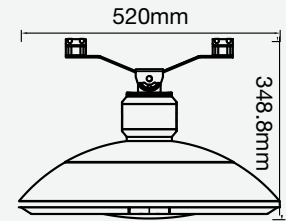

Suspended Light

VT-115ST

SKU: 545 | 4000K DAY WHITE

WATTS	LUMENS	WEIGHT	BOX QTY.
100w	13000	11.16	1 pcs

130
Lumen/W