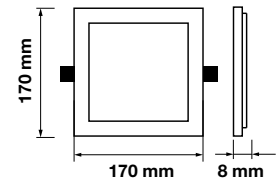

Trimless Panel-Square

22w VT-2222SQ

SKU: 4949 - 3000K Warm White 3800157606653
SKU: 4797 - 4000K Day White 3800157606660
SKU: 4798 - 6400K White 3800157606677

Cutting Size:
155x155mm

Emergency Pack: Available
Voltage/Frequency: AC:85-265V,50/60Hz
Luminous Flux: 2200lm
Beam Angle: 120°

LED Type: SMD
CRI: >80
PF: >0.9
Shape: Square

Body Type: Aluminium
Dimension: 170x170x8mm
Box Qty: 40 Pcs