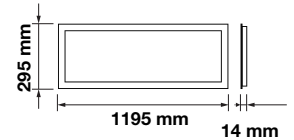

Emergency Pack:	Available
Voltage/Frequency:	AC:220-240V,50/60Hz
Luminous Flux:	5400lm
Beam Angle:	120°

LED Type:	SMD
CRI:	>80
PF:	>0.9
Shape:	Rectangle

Body Type:	Aluminium+PMMA+PS
Dimension:	1195x295x14mm
Box Qty:	6 Pcs