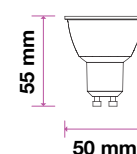

MODEL	WATTS	EQ.WATTS	LUMENS	BASE	SHAPE	BOX QTY.
VT-275	5w	40w	380	GU10		192 pcs

SKU: 108 | 3000K WARM WHITE
SKU: 797 | 4000K DAY WHITE
SKU: 511 | 6400K WHITE