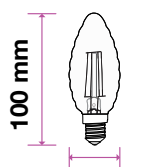

MODEL	WATTS	EQ.WATTS	LUMENS	BASE	SHAPE	BOX QTY.
VT-274	4w	35w	400	E14	Candle	100 pcs

SKU: 279 | 2700K WARM WHITE