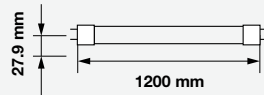

MODEL	WATTS	EQ.WATTS	LUMENS	WEIGHT-KG	BOX QTY.
VT-122	18w	45w	2250	0.1904	25 pcs

- SKU: 688 | 3000K WARM WHITE
- SKU: 672 | 4000K DAY WHITE
- SKU: 673 | 6400K WHITE