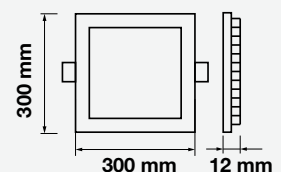

Cutting Size: 280x280mm