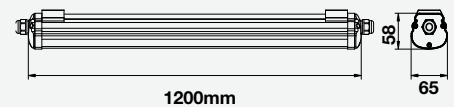

MODEL	WATTS	LUMENS	ON/OFF	BODY TYPE	PF	WEIGHT-KG	BOX QTY.
VT-1532	32w	5120	15000	PC+ABS	>0.9	1.1 kg	12 pcs

SKU: 6483 - 4500K DAY WHITE
SKU: 6484 - 6400K WHITE