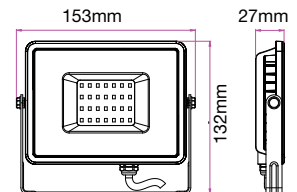

VT-20-W

- SKU: 442 | 3000K WARM WHITE
- SKU: 443 | 4000K DAY WHITE
- SKU: 444 | 6400K WHITE

WATTS	LUMENS	BOX QTY.
20w	1600	20 pcs