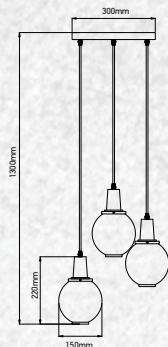

Model:	VT-7307
SKU:	3926
EAN:	3800157626217
Size:	300x1300mm
Box Qty:	4Pcs
Material:	Glass+Wood

3D Glass-Black Canopy