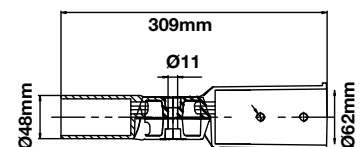

STREETLIGHT-ADAPTER

VT-795-1

SKU: 3668 3800157625029

Compatible with 30W and 50W models, this adapter allows the angle of the streetlight to be adjusted as per client's requirements.