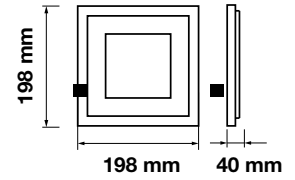

Cutting Size:  
**145x145mm**

Emergency Pack: **Available**  
 Voltage/Frequency: **AC:100-240V,50/60Hz**  
 Luminous Flux: **1260lm**  
 Beam Angle: **120°**

LED Type: **SMD**  
 CRI: **>80**  
 PF: **>0.9**  
 Shape: **Square**