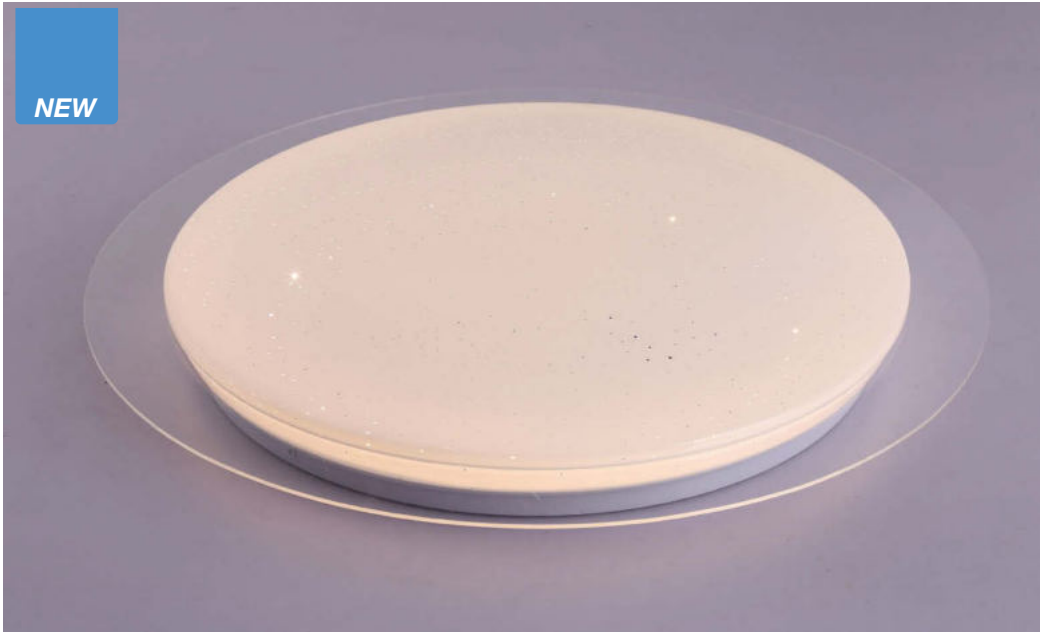

Domelight-Remote Control-CCT Changeable

DIMMABLE
with remote

CCT CHANGING
With Remote Control