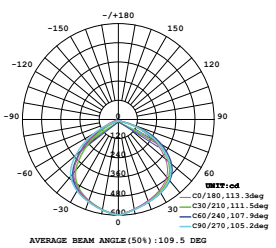

LUMINOUS INTENSITY DISTRIBUTION DIAGRAM