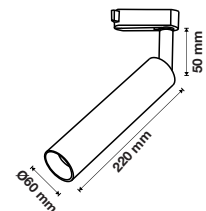

LED TRACKLIGHTS

4 Line Tracklights-Black Body

A complete range of durable 7w to 20w 4-line LED track lights with aluminum body equipped with LED Chip by Samsung. These COB LEDs are also renowned for its high-CRI rating, perfect for retail lighting. Available in a stylish, ebony black finish.

5 YEAR
WARRANTY*

- **COB LED Type**
- **30,000 hrs Lifespan**
- **24° Beam Angle**
- **AC:220-240V,50Hz**
- **High CRI of > 90**
- **Aluminum Body**

MODEL	WATTS	LUMENS	PF	CRI	BOX QTY.	BEAM ANGLE
VT-407-B	7w	420	>0.5	>90	40 pcs	24°

- SKU: 353 | 3000K WARM WHITE
- SKU: 354 | 4000K DAY WHITE
- SKU: 355 | 5000K WHITE

MODEL	WATTS	LUMENS	PF	CRI	BOX QTY.	BEAM ANGLE
VT-415-B	15w	1050	>0.5	>90	40 pcs	24°

- SKU: 359 | 3000K WARM WHITE
- SKU: 360 | 4000K DAY WHITE
- SKU: 361 | 5000K WHITE

MODEL	WATTS	LUMENS	PF	CRI	BOX QTY.	BEAM ANGLE
VT-420-B	20w	1400	>0.9	>90	40 pcs	24°

- SKU: 365 | 3000K WARM WHITE
- SKU: 366 | 4000K DAY WHITE
- SKU: 367 | 5000K WHITE