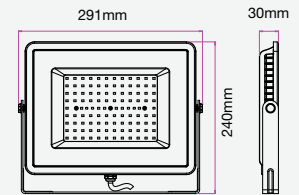

VT-100-W

SKU: 415 | 3000K WARM WHITE
SKU: 416 | 4000K DAY WHITE
SKU: 417 | 6400K WHITE

WATTS	LUMENS	BOX QTY.
100w	8000	4 pcs