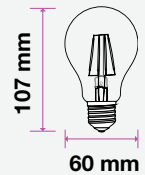

LED CLEAR FILAMENT

A60

V-TAC's decorative and efficient LED filament range also comes in an elegant, clear glass body for a classic vintage design in A60, candle, and globe shapes that can replace 35 to 60-watt traditional filament bulbs.

- **20,000 hrs Lifespan**
- **300° Beam Angle**
- **AC:220-240V,50Hz**
- **CRI: >80**

3 TO 5
WARRANTY*
YEAR

MODEL	WATTS	EQ.WATTS	LUMENS	BASE	SHAPE	BOX QTY.
VT-256	6w	60w	806	E27	A60	50 pcs

SKU: 287 | 2700K WARM WHITE

MODEL	WATTS	EQ.WATTS	LUMENS	BASE	SHAPE	BOX QTY.
VT-208	4w	40w	400	B22	A60	96 pcs

SKU: 106 | 3000K WARM WHITE