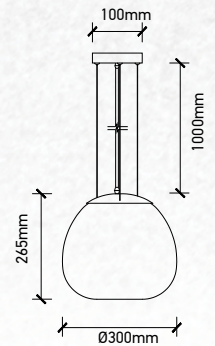

Model:	VT-7292
SKU:	3887
EAN:	3800157621052
Size:	Ø300x265x1000mm
Box Qty:	8Pcs
Material:	Glass