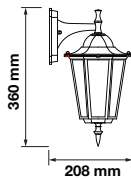

Wall Lamp
VT-750-B

SKU: 7068

3800157616218

Voltage:	AC:220-240V,50Hz
Max.Watts:	40W
IP Rating:	IP44
Holder:	E27
Color of Fixture:	Matt Black
Body Type:	Aluminium+Glass
Size:	208x360x170mm
Box Qty:	10 Pcs