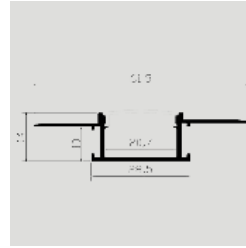

Aluminium Profiles-Milky-Set

Model No:	VT-8101
SKU:	3359
Dimension:	2000mm
Color of Fixture:	Milky
EAN:	3800157636995
Box Qty.	30 Pcs