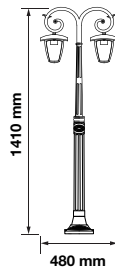

Stand Lamp

VT-738

SKU: 7061

3800157612647

Voltage:	AC:220-240V,50Hz
Max.Watts:	60Wx2
IP Rating:	IP44
Holder:	E27
Color of Fixture:	Black
Body Type:	Aluminium+Glass
Size:	480x1410mm
Box Qty:	1 Pcs