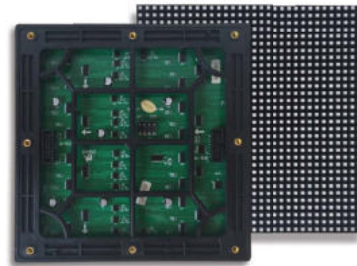

Screen Parameter

Pixel Density	27777dots/sqm
Brightness	6500nits
Optimum View Distance	more than 6m
Gray Scale	16bits
Display Color	281 Trillions(synchronized)
Operation Power	220V-240V
Max Power Consumption	1350W/sqm
Control Mode	Synchronized
Refresh Frequency	400-800HZ
Fram Frequency	60HZ
Support Signal Input	S-Video,RGBHV,YUV etc.
Control Distance	Utp140m, Single Mode Fiber 15km
Operating Humidity	10%-90%
Life Span(50% Brightness)	100000hrs
IP(Front/rear)	IP65/IP45

LED Cabinet Parameter

Cabinet Size(L*h*d)	768*768mm
Cabinet Resolution	128*128
Module Quantity Each Cabinet	4*4=16
Average Power Consumption	800w/cabinet
Cabinet Material	Iron
Cabinet Size	25kg/cabinet

LED Module Parameter

Pixel Pitch	6mm
Led Specification	SMD3535
Led Configuration	SMD 3 in 1
Module Size	192*192mm
Module Resolution	32*32=1024dot
Drive Method	1/8 scan constant current
Drive IC	SM16106