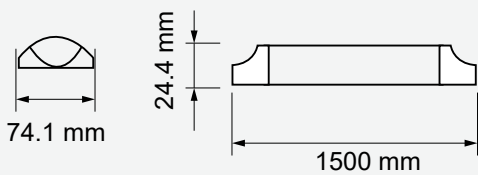

MODEL	WATTS	LUMENS	WEIGHT-KG	BOX QTY.
VT-8-60	60w	7200	1.20	10 pcs

SKU: 670 | 4000K DAY WHITE
SKU: 671 | 6400K WHITE