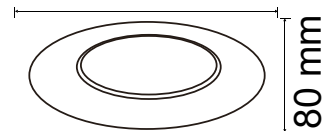

DIMMABLE
with remote

CCT CHANGING
With Remote Control

Φ 500

Domelight-Remote Control-CCT Changeable

60W VT-8504

3000K- 30W | 2100lm
4000K- 60W | 4200lm
6400K- 30W | 2100lm

SKU: 14621 - 3IN1
3800157656603