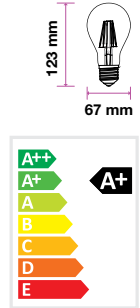

EQ. Watts: 75w  
 Voltage/Frequency: AC:220-240V,50Hz  
 Luminous Flux: 1055lm  
 Commercial Type: A67

LED Type: Filament  
 CRI: >80  
 PF: >0.5  
 Base: E27

Beam Angle: 300°  
 Body Type: Glass  
 Dimension: 67x123mm  
 Box Qty: 50 Pcs