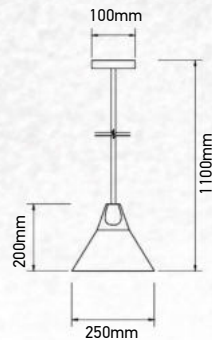

Modern Wooden Top-White

Model:	VT-7425-WH
SKU:	3756
EAN:	3800157611299
Size:	250x200x1100mm
Box Qty:	8Pcs
Material:	Aluminium+Wooden Top