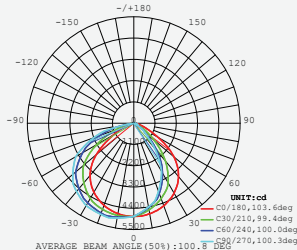

WATTS	LUMENS	BOX QTY.
50W	5000	10 pcs

LUMINOUS INTENSITY DISTRIBUTION DIAGRAM

NEW

VT-108

SKU:20122 | 6400K WHITE