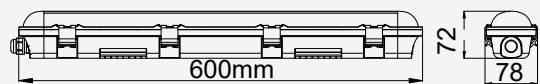

MODEL:	WATTS	LUMENS	WEIGHT-KG	BOX QTY.	SKU: 20207 | 4000K DAY WHITE SKU: 20206 | 6400K WHITE
VT-120036-M	36w	4320	1.18	12 pcs	

3 YEAR WARRANTY
4 FEET
IP65 RATING
120 Lumen/W