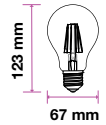

Clear Filament-A67-E27

18W VT-2328

SKU: 2802 - 3000K Warm White 3800157652568

EQ. Watts:	150w
Voltage/Frequency:	AC:220-240V
Luminous Flux:	2520lm
Commercial Type:	A67

LED Type:	Filament
CRI:	80
PF:	0.5
Base:	E27

Beam Angle:	330°
Body Type:	Glass
Dimension:	67x123mm
Box Qty:	50 Pcs