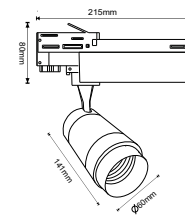

Beam Angle:	18°-48°
Color of Fixture:	Black
Body Type:	Aluminium
Life span:	30,000 Hours
Dimension:	215x141x60mm
Box Qty:	20 Pcs

CCT Adjustable
2800K/4000K/6000K

Tracklights-Smart Color Changing

35w VT-7735-W

SKU: 1458 - 3 IN 1 3800157637923

Sensor Compatible:	
Voltage/Frequency:	AC:220-240V,50/60Hz
Luminous Flux:	2350
LED Type:	COB
CRI:	>80
PF:	>0.9