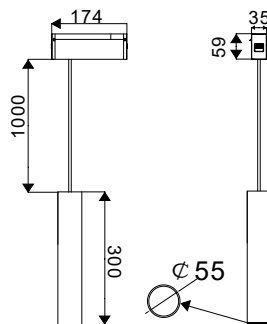

3 YEAR WARRANTY*

UGR<19