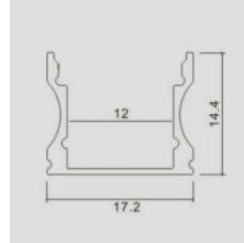

Box Qty. 120 Pcs

Aluminium Profiles-Milky

Model No:	VT-8110
SKU:	3354
Dimension:	2000x17.2x15.5mm
Color of Fixture:	Milky
EAN:	3800157636827

Aluminium Profiles-White Housing

Model No:	VT-8110-W
SKU:	3366
Dimension:	2000x17.2x15.5mm
Color of Fixture:	White
EAN:	3800157640169