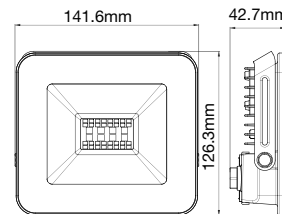

CCT and Dimming
VIA SMART PHONE APP

Voltage/Frequency:	AC:220-240V	IP Rating:	IP65
Luminous Flux:	1400lm	Beam Angle:	100°
Color of Fixture:	Black	Body Type:	Aluminium
CRI:	>80	Dimension:	141.6x42.7x126.3mm
PF:	>0.9	Box Qty:	20 Pcs