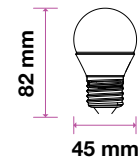

Beam Angle:	180°
Body Type:	Thermoplastic
Dimension:	45x81mm
Box Qty:	200 Pcs