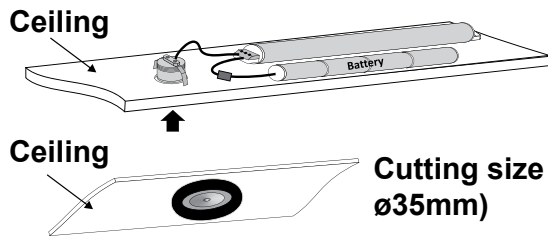

Emergency-Downlight

3W VT-503

SKU: 8274 - 5500K White 3800157627269

Material:	Poly Carbonate & Aluminium
Mounded:	Ceiling Recessed
Life Time Of Battery:	2 Years
Light Output (Emergency):	140lm
Lamp Protection:	Over Charge And Discharge Protection
Led Indicator:	Green Light Indicator Test Button
Charging Current:	90mA
Convert Voltage:	AC:155V
Discharging Current:	300mA
Discharge Duration:	3 Hours
Spec Of Battery:	3.6V 1800mAh Ni-cd Battery
Packing:	38.5x22x25mm
IP Rating:	IP20
Mode Of Operation:	Non Maintained
Box Qty:	20 Pcs