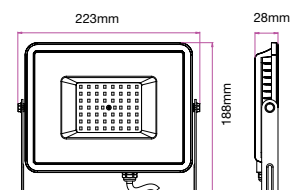

VT-50-B

- SKU: 406 | 3000K WARM WHITE
- SKU: 407 | 4000K DAY WHITE
- SKU: 408 | 6400K WHITE

WATTS	LUMENS	BOX QTY.
50w	4000	8 pcs