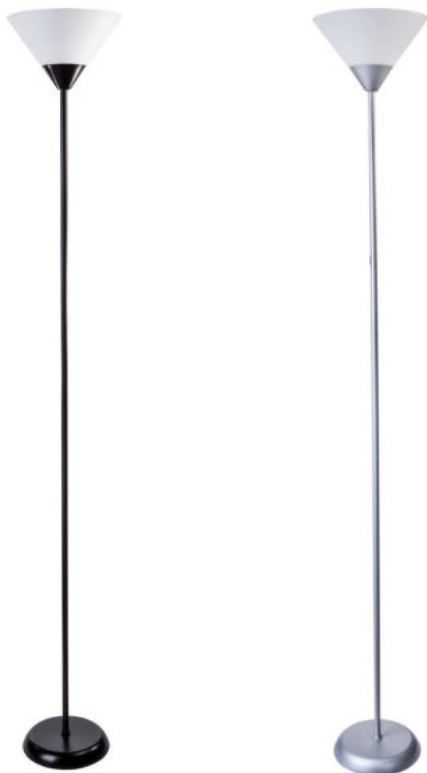

Voltage/Frequency:	AC:220-240V,50/60Hz
Body Type:	ABS+Metal
Dimension:	250x250x1800mm
Box Qty:	4 Pcs