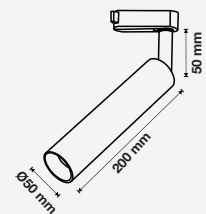

MODEL	WATTS	LUMENS	PF	CRI	BOX QTY.	BEAM ANGLE
VT-420-W	20w	1600	>0.9	>90	40 pcs	24°

- SKU: 362 | 3000K WARM WHITE
- SKU: 363 | 4000K DAY WHITE
- SKU: 364 | 5000K WHITE