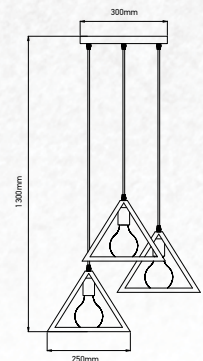

Geometric Series-Black Canopy

Model:	VT-7144
SKU:	3927
EAN:	3800157626224
Size:	300x1300mm
Box Qty:	4Pcs
Material:	Metal Finish