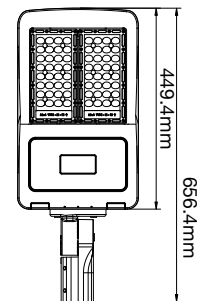

INVENTRONICS DRIVER

140
Lumen/W