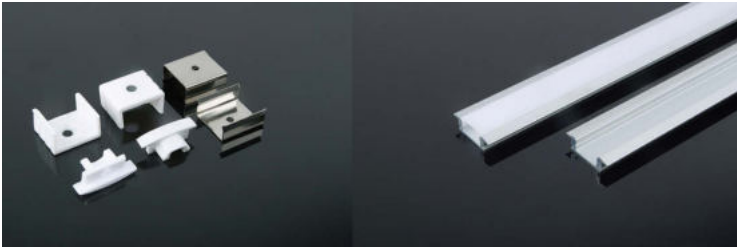

Aluminium Profiles-Milky

Model No:	VT-8106
SKU:	3350
Dimension:	2000x24.7x7mm
Color of Fixture:	Milky
EAN:	3800157636780

Aluminium Profiles-White Housing

Model No:	VT-8106-W
SKU:	3368
Dimension:	2000x24.7x7mm
Color of Fixture:	White
EAN:	3800157640183

Box Qty. 180 Pcs