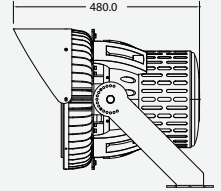

VT-500D

SKU: 490 | 5000K WHITE

WATTS	LUMENS	BEAM ANGLE	BOX QTY.
500w	67500	45°	1 pcs