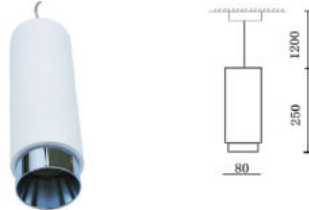

Fitting-Pendant Metal-1XGU10

Model No	VT-864-CH
SKU:	3129
Base:	GU10
Material:	Gypsum with metal
Shape:	Round
Color of Fixture:	White+Chrome
Dimension:	ø250x80mm
Cutting Size:	N/A
EAN:	3800157634540
Box Qty:	9 pcs