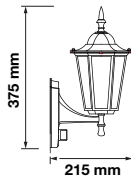

Wall Lamp
VT-751-W

SKU: 7071

3800157616249