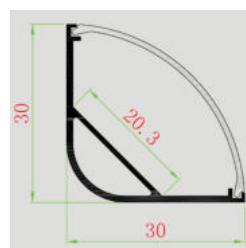

Aluminium Profiles-Milky-Set

Model No:	VT-8105
SKU:	3363
Dimension:	2000mm
Color of Fixture:	Milky
EAN:	3800157637039
Box Qty.	30 Pcs