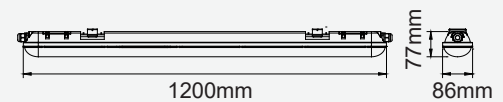

Waterproof Fittings

MODEL	WATTS	LUMENS	ON/OFF	BODY TYPE	PF	WEIGHT-KG	BOX QTY.
VT-180	60w	5400	15000	Plastic + ABS	>0.9	1.30	9 pcs

SKU: 680 | 4000K DAY WHITE
SKU: 681 | 6400K WHITE

5
YEAR
WARRANTY

6
FEET

IP65
RATING

Waterproof Fittings

MODEL	WATTS	LUMENS	ON/OFF	BODY TYPE	PF	WEIGHT-KG	BOX QTY.
VT-160	60w	7200	15000	Plastic+Aluminium	>0.9	2.10	9 pcs

SKU: 678 | 4000K DAY WHITE
SKU: 679 | 6400K WHITE

5
YEAR
WARRANTY

4
FEET

IP65
RATING

120
Lumen/W

MODEL	WATTS	LUMENS	ON/OFF	BODY TYPE	PF	WEIGHT-KG	BOX QTY.
VT-170	70w	8400	15000	Plastic+Aluminium	>0.9	2.67	9 pcs

SKU: 676 | 4000K DAY WHITE
SKU: 677 | 6400K WHITE

5
YEAR
WARRANTY

5
FEET

IP65
RATING

120
Lumen/W