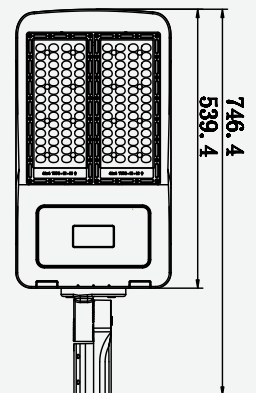

VT-153ST

SKU: 955 | 5700K WHITE

WATTS	LUMENS	BOX QTY.
150w	21000	1 pcs

INVENTRONICS
DRIVER