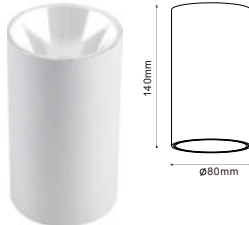

Fitting Round-GU10

Model No	VT-882-RW
SKU:	8588
Base:	GU10
Material:	Aluminium + PC
Shape:	Round
Color of Fixture:	White frame + White reflector
Dimension:	ø80x140mm
Cutting Size:	NA
EAN:	3800157651936
Box Qty:	50 Pcs