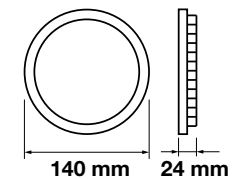

Slim Surface-Chrome-Round

12w VT-1205CH

SKU: 6364 - 3000K Warm White 3800157621489
SKU: 6365 - 4000K Day White 3800157621496
SKU: 6366 - 6400K White 3800157621502