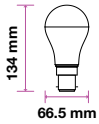

Bulbs-A60-B22

9W VT-2189

SKU: 7422 - 2700K Warm White 3800230626295
SKU: 7402 - 4000K Day White 3800157629270
SKU: 7403 - 6400K White 3800157629287

EQ. Watts: 60w
Voltage/Frequency: AC:220-240V,50Hz
Luminous Flux: 806lm
Commercial Type: A60

LED Type: SMD
CRI: >80
PF: >0.5
Base: B22

Beam Angle: 200°
Body Type: ThermoPlastic
Dimension: 60x104mm
Box Qty: 100 Pcs

LED Bulbs-E27

11W VT-2113

SKU: 7352 - 2700K Warm White 3800157627412
SKU: 7353 - 4000K Day White 3800157627429
SKU: 7354 - 6400K White 3800157627436

EQ. Watts: 75w
Voltage/Frequency: AC:220-240V,50Hz
Luminous Flux: 1055lm
Commercial Type: A60

LED Type: SMD
CRI: >80
PF: >0.5
Base: E27

Beam Angle: 200°
Body Type: ThermoPlastic
Dimension: 60x120mm
Box Qty: 40 Pcs

Bulbs-A60-E27

11W VT-2112

SKU: 7350 - 3000K Warm White 3800157627399
SKU: 7349 - 4000K Day White 3800157627320
SKU: 7351 - 6400K White 3800157627405

EQ. Watts: 75w
Voltage/Frequency: AC:220-240V,50Hz
Luminous Flux: 1055lm
Commercial Type: A60

LED Type: SMD
CRI: >80
PF: >0.5
Base: E27

Beam Angle: 200°
Body Type: ThermoPlastic
Dimension: 60x120mm
Box Qty: 100 Pcs

Bulbs-A65-B22

15W VT-2015-B22

SKU: 7229 - 2700K Warm White 3800157619554

EQ. Watts: 90w
Voltage/Frequency: AC:220-240V,50Hz
Luminous Flux: 1350lm
Commercial Type: A65

LED Type: SMD
CRI: >80
PF: >0.5
Base: B22

Beam Angle: 200°
Body Type: ThermoPlastic
Dimension: 66.5x134mm
Box Qty: 100 Pcs

A65 E27 3PC Pack

15W VT-2015-3PC

SKU: 2819 - 2700K Warm White 3800157656023
SKU: 2820 - 4000K Day White 3800157656030
SKU: 2818 - 6400K White 3800157656016

EQ. Watts: 90w
Voltage/Frequency: AC:220-240V, 50Hz
Luminous Flux: 1350lm
Commercial Type: A65

LED Type: SMD
CRI: >80
PF: >0.5
Base: E27