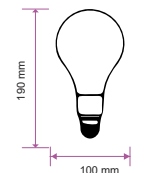

EQ. Watts: **25w**
Voltage/Frequency: **AC:170-240V,50Hz**
Luminous Flux: **250lm**
Commercial Type: **G100**

LED Type: **SMD**
CRI: **>80**
PF: **>0.5**
Base: **E27**

Beam Angle: **300°**
Body Type: **Glass**
Dimension: **Ø100x190mm**
Box Qty: **20 Pcs**