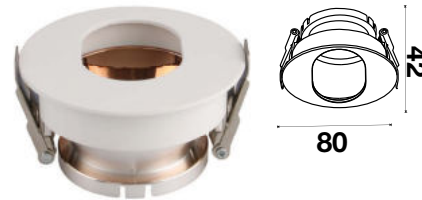

Fitting Round-GU10

Model No	VT-874-WR
SKU:	3163
Base:	GU10
Material:	Aluminium+PC
Shape:	Round
Color of Fxture:	White+Rose Gold
Dimension:	80x42mm
Cutting Size:	75mm
EAN:	3800157639064
Box Qty:	50 Pcs