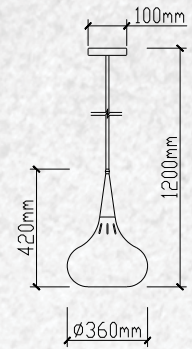

Danish Wood-Bronze Canopy

|           |                       |
|-----------|-----------------------|
| Model:    | VT-7225               |
| SKU:      | 3816                  |
| EAN:      | 3800157612760         |
| Size:     | 260x330x1111mm        |
| Box Qty:  | 8Pcs                  |
| Material: | Aluminium+Sand Finish |