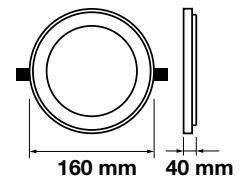

Emergency Pack: Available
Voltage/Frequency: AC:100-240V,50/60Hz
Luminous Flux: 840lm
Beam Angle: 120°

LED Type: SMD
CRI: >80
PF: >0.9
Shape: Round

Body Type: Aluminium+Glass
Dimension: Ø160x40mm
Box Qty: 20 Pcs