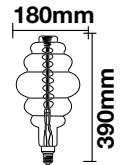

SpecialBulbs

Smoky Filament-S200-E27
8W VT-2188D
SKU: 7465 - 2000K Warm White 3800157637404

EQ. Watts: **30w**
Voltage/Frequency: **AC:220-240V,50Hz**
Luminous Flux: **350lm**
Commercial Type: **S200**

LED Type: **Filament**
CRI: **>80**
PF: **>0.5**
Base: **E27**

Beam Angle: **340°**
Body Type: **Glass**
Dimension: **180x390mm**
Box Qty: **4 Pcs**