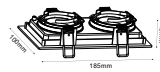

Fitting Square-GU10

Model No	VT-886
SKU:	8877
Base:	2xGU10
Material:	Aluminium
Shape:	Square
Color of Fixture:	White+Black
Dimension:	185x100x45mm
Cutting Size:	175x85mm
EAN:	3800157648646
Box Qty:	20 Pcs