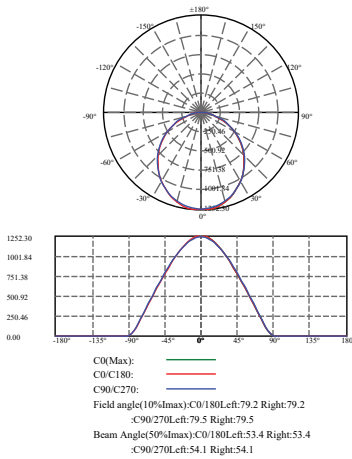

8W
VT-7-41-L

SILVER: SKU:386 | 4000K DAY WHITE
WHITE: SKU:385 | 4000K DAY WHITE

10W
VT-7-41-LN

SILVER: SKU:388 | 4000K DAY WHITE
WHITE: SKU:387 | 4000K DAY WHITE

12W
VT-7-41-LW

SILVER: SKU:390 | 4000K DAY WHITE
WHITE: SKU:389 | 4000K DAY WHITE

14W
VT-7-41-T

SILVER: SKU:392 | 4000K DAY WHITE
WHITE: SKU:391 | 4000K DAY WHITE

16W
VT-7-41-X

SILVER: SKU:394 | 4000K DAY WHITE
WHITE: SKU:393 | 4000K DAY WHITE