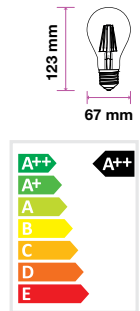

Frost Cover -Filament-A67-E27

9W VT-2049

SKU: 7184 - 2700K Warm White 3800157615600
SKU: 7186 - 6400K White 3800157615624

EQ. Watts: 80w
Voltage/Frequency: AC:220-240V,50/60Hz
Luminous Flux: 1100lm
Commercial Type: A67

LED Type: Filament
CRI: >80
PF: >0.5
Base: E27

Beam Angle: 300°
Body Type: Glass
Dimension: 67x123mm
Box Qty: 50 Pcs