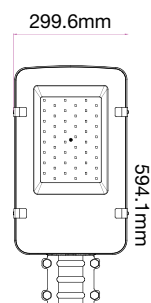

VT-150ST

SKU: 531 | 4000K DAY WHITE
SKU: 532 | 6400K WHITE

WATTS	LUMENS	BOX QTY.
150w	18000	2 pcs

120
Lumen/W