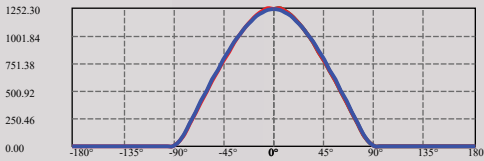

C0(Max): —
C0/C180: —
C90/C270: —
Field angle(10%Imax):C0/180Left:79.2 Right:79.2
:C90/270Left:79.5 Right:79.5
Beam Angle(50%Imax):C0/180Left:53.4 Right:53.4
:C90/270Left:54.1 Right:54.1