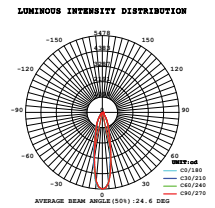

Tracklights-Black Body
45W VT-4545

SKU: 1237 - 4000K Day White 3800157603768
SKU: 1238 - 5000K White 3800157603775

Sensor Compatible:	Yes	Beam Angle:	25°
Voltage/Frequency:	AC:100-240V,50/60Hz	Color of Fixture:	Black
Luminous Flux:	2300lm	Body Type:	Die Cast Aluminium
LED Type:	COB	Life span:	20,000 Hours
CRI:	>95	Dimension:	123x165x218mm
PF:	>0.9	Box Qty:	8 Pcs