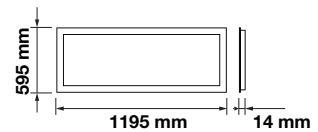

Emergency Pack:	Available
Voltage/Frequency:	AC:200-240V,50/60Hz
Luminous Flux:	5400lm
Beam Angle:	120°

LED Type:	SMD
CRI:	>80
PF:	>0.9
Shape:	Rectangle

Body Type:	Aluminium+PMMA+PS
Dimension:	1195x595x14mm
Box Qty:	2 Pcs