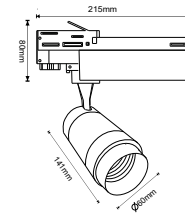

Beam Angle:	18°-48°
Color of Fixture:	White
Body Type:	Aluminium
Life span:	30,000 Hours
Dimension:	215x141x60mm
Box Qty:	20 Pcs

CCT Adjustable
2800K/4000K/6000K

Tracklights-Smart Color Changing

15w VT-7715-B

SKU: 1457 - 3 IN 1 3800157637916

Sensor Compatible:	
Voltage/Frequency:	AC:220-240V,50/60Hz
Luminous Flux:	500
LED Type:	COB
CRI:	>80
PF:	>0.5