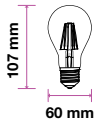

Amber Cover -Filament-A60-E27

8W VT-1958

SKU: 4472 - 2200K Warm White 3800157609067

EQ. Watts:	60w
Voltage/Frequency:	AC:220-240V,50Hz
Luminous Flux:	720lm
Commercial Type:	A67

LED Type:	Filament
CRI:	>80
PF:	>0.5
Base:	E27

Beam Angle:	300°
Body Type:	Glass
Dimension:	67x123mm
Box Qty:	50 Pcs