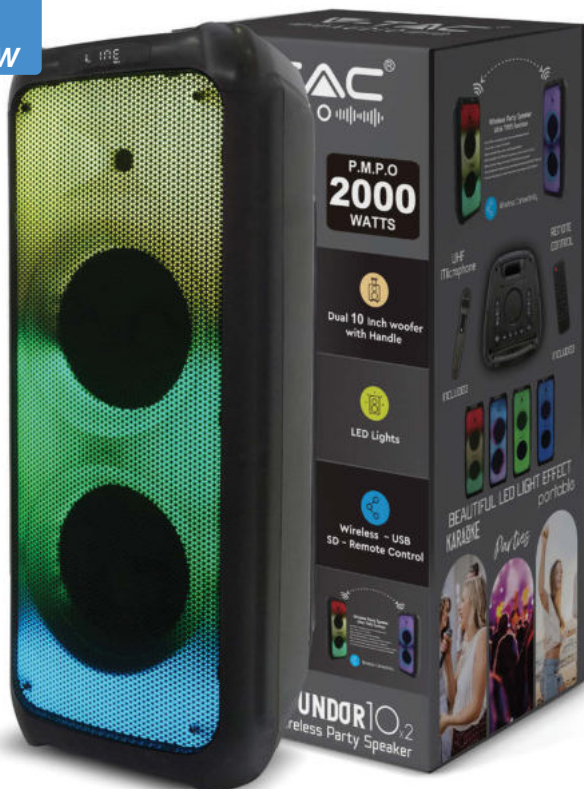

SOUNDOR 15

Wireless Party Speaker

Trolley Speaker
50W VT-6315

Box Qty: 1 pc SKU: 7738 EAN: 3800157649711

RGB LED Light
with On/Off Switch

2-4 Hours
Battery Time

Wireless - USB
Micro-SD - Remote Control

- P.M.P.O 600W
- Rechargeable Trolley speaker - 15 inch with handle and wheels.
- Woofer: 381mm with an output of 50W.
- RGB LED lights with On/Off switch.
- Input power AC: 100-240V.
- Rechargeable battery 7.4V/2200mAh.
- Charging time 3-4 Hours.
- Working time 2-4 Hours.
- Types of control - Wireless, USB, Micro-SD & remote control.
- FM Radio function & Mic input.
- Working distance up to 15 meters in open space.
- Dimensions: 600x370x340mm
- Includes one wired microphone, one wireless microphone, remote control & power cord.

NEW

SOUNDOR 10x2

Wireless Party Speaker

Rechargeable Speaker
100W VT-6310-2

Box Qty: 1 pc SKU: 8982 EAN: 3800157658119

LED Light
with On/Off Switch

2-4 Hours
Battery Time

Wireless - USB
Micro-SD - Remote Control

- P.M.P.O 2000W
- Rechargeable speaker - Dual 10 inch woofer with handle.
- Woofer: 2x254mm
- Disco LED lights.
- Input power AC: 100-240V.
- Rechargeable battery 12V/7.5A Battery.
- Charging time 5-6 Hours.
- Working time 2-4 Hours.
- Types of control - Wireless, USB, SD & remote control.
- FM Radio.
- Aux input/Mic/ Guitar input option.
- Dimensions: 340x320x862mm
- Includes UHF Microphone & remote control.