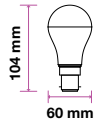

Bulbs-A60-B22

9W VT-2189

SKU: 7422 - 2700K Warm White 3800230626295
SKU: 7402 - 4000K Day White 3800157629270
SKU: 7403 - 6400K White 3800157629287

EQ. Watts: 60w
Voltage/Frequency: AC:220-240V,50Hz
Luminous Flux: 806lm
Commercial Type: A60

LED Type: SMD
CRI: >80
PF: >0.5
Base: B22

Beam Angle: 200°
Body Type: ThermoPlastic
Dimension: 60x104mm
Box Qty: 100 Pcs

LED Bulbs-E27

11W VT-2113

SKU: 7352 - 2700K Warm White 3800157627412
SKU: 7353 - 4000K Day White 3800157627429
SKU: 7354 - 6400K White 3800157627436

EQ. Watts: 75w
Voltage/Frequency: AC:220-240V,50Hz
Luminous Flux: 1055lm
Commercial Type: A60

LED Type: SMD
CRI: >80
PF: >0.5
Base: E27

Beam Angle: 200°
Body Type: ThermoPlastic
Dimension: 60x120mm
Box Qty: 40 Pcs

Bulbs-A60-E27

11W VT-2112

SKU: 7350 - 3000K Warm White 3800157627399
SKU: 7349 - 4000K Day White 3800157627320
SKU: 7351 - 6400K White 3800157627405

EQ. Watts: 75w
Voltage/Frequency: AC:220-240V,50Hz
Luminous Flux: 1055lm
Commercial Type: A60

LED Type: SMD
CRI: >80
PF: >0.5
Base: E27

Beam Angle: 200°
Body Type: ThermoPlastic
Dimension: 60x120mm
Box Qty: 100 Pcs

Bulbs-A65-B22

15W VT-2015-B22

SKU: 7229 - 2700K Warm White 3800157619554

EQ. Watts: 90w
Voltage/Frequency: AC:220-240V,50Hz
Luminous Flux: 1350lm
Commercial Type: A65

LED Type: SMD
CRI: >80
PF: >0.5
Base: B22

Beam Angle: 200°
Body Type: ThermoPlastic
Dimension: 66.5x134mm
Box Qty: 100 Pcs

A65 E27 3PC Pack

15W VT-2015-3PC

SKU: 2819 - 2700K Warm White 3800157656023
SKU: 2820 - 4000K Day White 3800157656030
SKU: 2818 - 6400K White 3800157656016

EQ. Watts: 90w
Voltage/Frequency: AC:220-240V, 50Hz
Luminous Flux: 1350lm
Commercial Type: A65

LED Type: SMD
CRI: >80
PF: >0.5
Base: E27