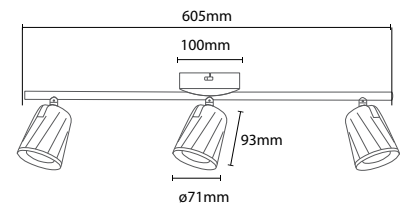

Tripple Head

18w VT-818-W

SKU: 8258 - 3000K Warm White
SKU: 8260 - 4000K Day White

3800157627085
3800157627108

Sensor Compatible:	Yes
Voltage/Frequency:	AC:220-240V,50/60Hz
Luminous Flux:	1440lm
IP Rating:	IP20
CRI:	>80

PF:	>0.5
Beam Angle:	100°
Body Type:	Plastic+Metal
Dimension:	605x100x93mm
Box Qty:	12 Pcs