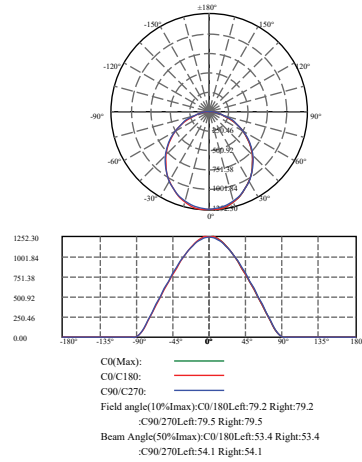

10W
VT-7-42-L

: SKU:395 | 4000K DAY WHITE

10W
VT-7-42-LN

: SKU:396 | 4000K DAY WHITE

12W
VT-7-42-LW

: SKU:397 | 4000K DAY WHITE

14W
VT-7-42-T

: SKU:398 | 4000K DAY WHITE

16W
VT-7-42-X

: SKU:399 | 4000K DAY WHITE