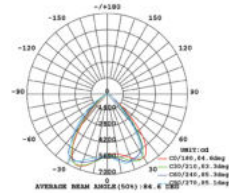

1-10V DIMMABLE

IP65 RATING