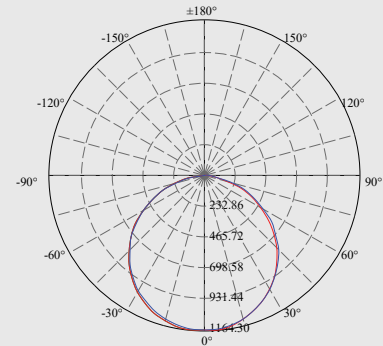

C180(Max): —
C0/C180: —
C90/C270: —
Field angle(10%Imax):C0/180Left:81.0 Right:78.8
                                  :C90/270Left:80.7 Right:80.0
Beam Angle(50%Imax):C0/180Left:57.8 Right:55.7
                                  :C90/270Left:57.6 Right:56.8