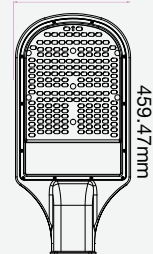

VT-101ST

SKU: 535 | 4000K DAY WHITE

SKU: 536 | 6400K WHITE

WATTS	LUMENS	BOX QTY.
100w	10000	2 pcs

220mm