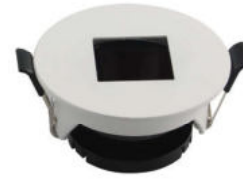

Fitting Square-GU10

Model No	VT-883-WB
SKU:	8597
Base:	GU10
Material:	Aluminium + PC
Shape:	Square
Color of Fixture:	White frame + Black reflector
Dimension:	83x40.7mm
Cutting Size:	75x75mm
EAN:	3800157652025
Box Qty:	50 Pcs