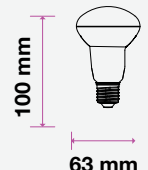

MODEL	WATTS	EQ.WATTS	LUMENS	BASE	SHAPE	BOX QTY.
VT-263	8w	60w	570	E27	R63	200 pcs
SKU: 141 | 3000K WARM WHITE SKU: 142 | 4000K DAY WHITE SKU: 143 | 6400K WHITE