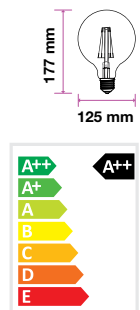

Frost Cover -Filament-Globe-E27

7W VT-2067

SKU: 7189 - 2700K Warm White 3800157615655
SKU: 7190 - 6400K White 3800157615662

EQ. Watts: 60w
Voltage/Frequency: AC:220-240V,50/60Hz
Luminous Flux: 840lm
Commercial Type: G125

LED Type: Filament
CRI: >80
PF: >0.5
Base: E27

Beam Angle: 300°
Body Type: Glass
Dimension: 125x177mm
Box Qty: 12 Pcs