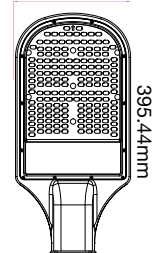

VT-51ST

SKU: 539 | 4000K DAY WHITE

SKU: 540 | 6400K WHITE

WATTS	LUMENS	BOX QTY.
50w	5000	4 pcs

170mm