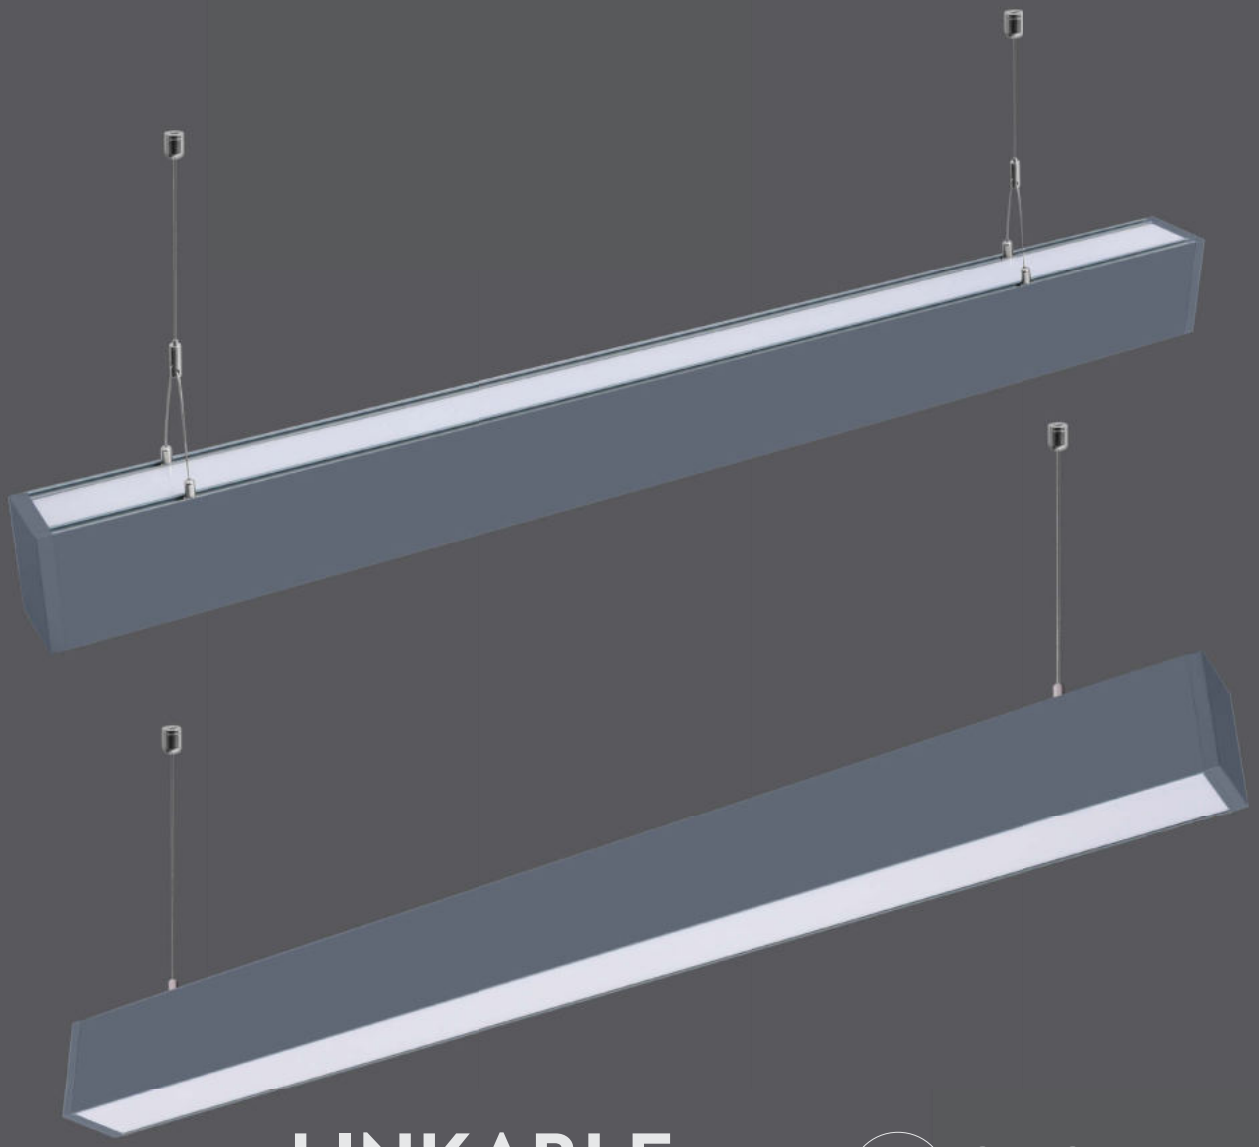

**LINKABLE**  
Up to 12 Meters Together

**0-10V**  
DIMMABLE