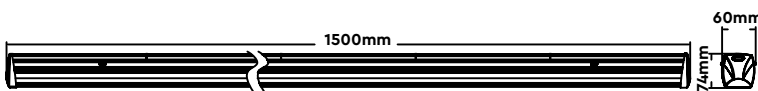

LINEAR MASTER TRUNKING
SKU: 1362 | 4000K DAY WHITE

DOUBLE ASYMMETRIC LENS

DIMMABLE