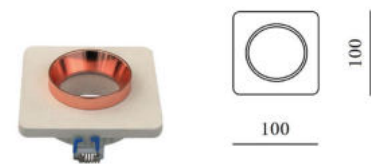

Fitting-Recessed-1XGU10

Model No	VT-862-MRR
SKU:	3121
Base:	GU10
Material:	Gypsum with metal
Shape:	Square
Color of Fixture:	Off White+Matt Rose Gold
Dimension:	100x100x40mm
Cutting Size:	ø80mm
EAN:	3800157634465
Box Qty:	24 pcs