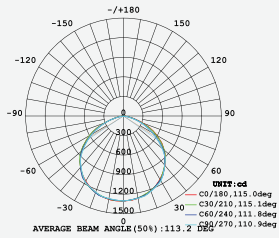

LUMINOUS INTENSITY DISTRIBUTION DIAGRAM