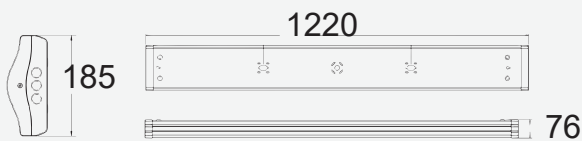

MODEL	WATTS	LUMENS	WEIGHT-KG	BOX QTY.
VT-8-61	60w	7200	3.65	4 pcs

SKU: 754 | 4000K DAY WHITE