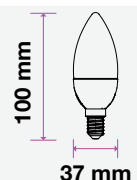

MODEL	WATTS	EQ.WATTS	LUMENS	BASE	SHAPE	BOX QTY.
VT-268	7w		600	E14	Candle	200 pcs
SKU: 111 | 3000K WARM WHITE						
SKU: 112 | 4000K DAY WHITE						
SKU: 113 | 6400K WHITE