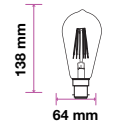

Amber Filament-A70-E27

12.5W_{VT-2123}

SKU: 7457 - 2200K Warm White 3800157637862

EQ. Watts:	85w
Voltage/Frequency:	AC:220-240V,50Hz
Luminous Flux:	1240lm
Commercial Type:	A70

LED Type:	Filament
CRI:	>80
PF:	>0.5
Base:	E27

Beam Angle:	330°
Body Type:	Glass
Dimension:	70x132mm
Box Qty:	50 Pcs

Filament-ST64-E27

4W_{VT-2185}

SKU: 7474 - 1800K Warm White 3800157640312

EQ. Watts:	20w
Voltage/Frequency:	AC:220-240V, 50Hz
Luminous Flux:	200lm
Commercial Type:	ST64

LED Type:	Filament
CRI:	>80
PF:	>0.5
Base:	E27

Beam Angle:	300°
Body Type:	Glass
Dimension:	64x150mm
Box Qty:	50 Pcs

Filament-ST64-E27

4W_{VT-1964}

SKU: 4361 - 2200 Warm White 3800157602747

EQ. Watts:	40w
Voltage/Frequency:	AC:220-240V, 50Hz
Luminous Flux:	350lm
Commercial Type:	ST64

LED Type:	Filament
CRI:	>80
PF:	>0.4
Base:	E27

Beam Angle:	300°
Body Type:	Glass
Dimension:	64x138mm
Box Qty:	50 Pcs

Amber Cover -Filament-ST64-B22

4W_{VT-2145D}

SKU: 7420 - 2200K Warm White 3800157633086

EQ. Watts:	25w
Voltage/Frequency:	AC:220-240V,50Hz
Luminous Flux:	350lm
Commercial Type:	ST64

LED Type:	Filament
CRI:	>80
PF:	>0.5
Base:	B22

Beam Angle:	300°
Body Type:	Glass
Dimension:	64x138mm
Box Qty:	100 Pcs

Amber Cover -Filament-ST64-E27

5W_{VT-2065}

SKU: 7218 - 2200K Warm White 3800157617260

EQ. Watts:	30w
Voltage/Frequency:	AC:220-240V,50Hz
Luminous Flux:	300lm
Commercial Type:	ST64

LED Type:	Filament
CRI:	>80
PF:	>0.5
Base:	E27

Beam Angle:	300°
Body Type:	Glass
Dimension:	64x140mm
Box Qty:	100 Pcs