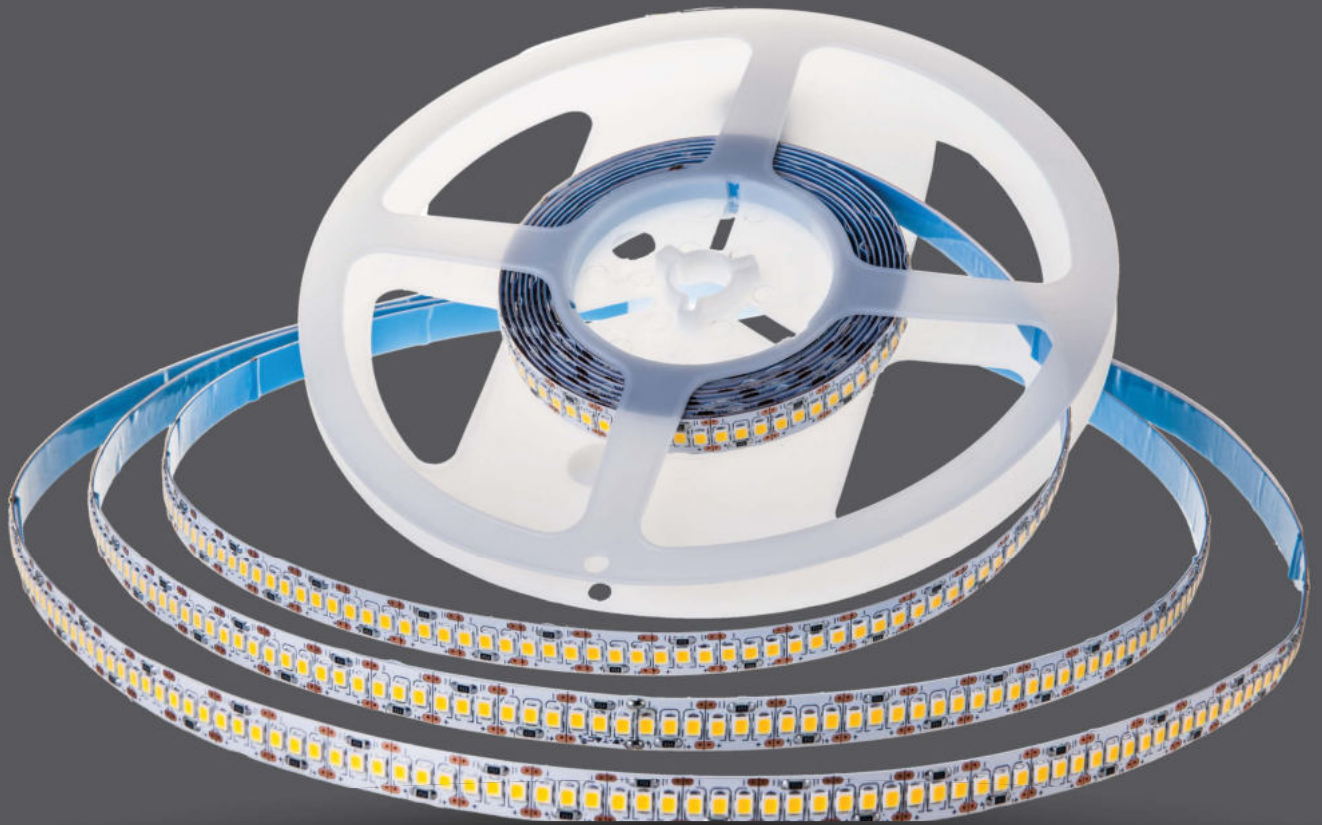

## KEY FEATURES

- Easy installation
- Available in 5m and 10m
- Exceptionally low power consumption