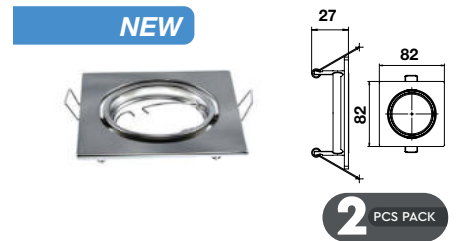

Fitting-Round-GU10-2Pc Pack

Model No	VT-817-SN-SQ
SKU:	8942
Base:	GU10
Material:	Ferrum
Shape:	Square
Color of Fxture:	Satin Nickel
Dimension:	82x82x27mm
Cutting Size:	70x70mm
EAN:	3800157657952
Box Qty:	100Pcs