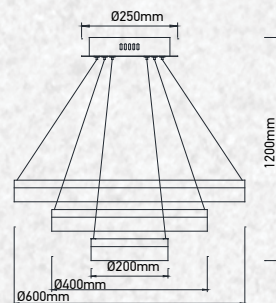

Chandelier-3 Step

80w VT-80-3D

Built In LED

SKU: 3906 - 3000K Warm White

3800157624657

Voltage/Frequency:	AC:100-240V,50Hz
Luminous Flux:	5600lm
LED Type:	SMD
CRI:	>80
PF:	>0.9
Beam Angle:	120°

No. of LED:	510 pcs
Material :	Acrylic+Aluminium
Unit GW :	4.7 Kg
Life Span:	20,000 Hours
Size :	600x600x1200mm
Box Qty:	1Pcs

Ceiling Light

85w VT-85-3

Built In LED

SKU: 3910 - 3000K Warm White
SKU: 3911 - 4000K Day White

3800157624695
3800157624701

Voltage/Frequency:	AC:100-240V,50Hz
Luminous Flux:	6400lm
LED Type:	SMD
CRI:	>80
PF:	>0.9
Beam Angle:	120°

No. of LED:	510 pcs
Material :	Acrylic+Aluminium
Unit GW :	5.5 Kg
Life Span:	20,000 Hours
Size :	200x400x600mm
Box Qty:	1Pcs