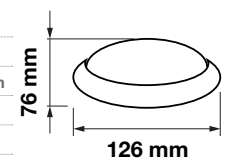

Sensor Compatible:	Yes
Voltage/Frequency:	AC:200-240V,50/60Hz
Luminous Flux:	560lm
IP Rating:	IP54
CRI:	>70
PF:	>0.5

Beam Angle:	120°
Color of Fixture:	Black
Body Type:	Plastic CLAD Aluminium
Shape:	Oval
Dimension:	Ø126x76mm
Box Qty:	10 Pcs