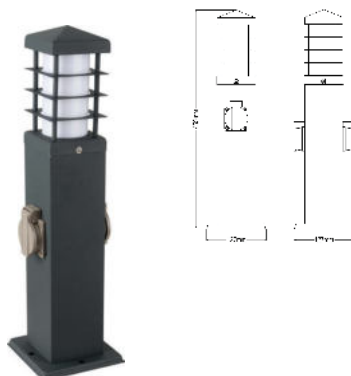

2 WAYS GARDEN SOCKET WITH LAMP
IP44

VT-1156-2

SKU: 8822
EAN: 3800157652476

Input Power:	AC:220-240V,50Hz	Input Current:	16A
Body Type:	Stainless Steel+PC	Rated Load:	3680W
Dimension:	127×455mm	Color:	Dark Grey
		Box Qty:	4 pcs

2 Way
Socket