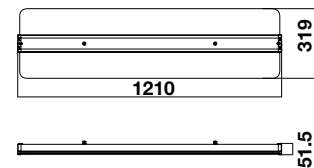

Emergency Pack:	Available
Voltage/Frequency:	AC:220-240V,50Hz
Luminous Flux:	3200lm
Beam Angle:	140°

LED Type:	SMD
CRI:	>80
PF:	>0.9
Shape:	Rectangle

Body Type:	Aluminium+PC
Dimension:	1210x319mm
Box Qty:	4 Pcs