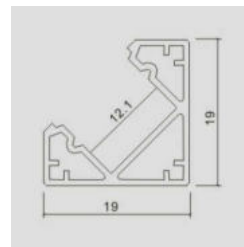

Box Qty. 120 Pcs

Aluminium Profiles-Milky

Model No:	VT-8114
SKU:	3356
Dimension:	2000x19x19mm
Color of Fixture:	Milky
EAN:	3800157636841

Aluminium Profiles-White Housing

Model No:	VT-8114-W
SKU:	3364
Dimension:	2000x19x19mm
Color of Fixture:	White
EAN:	3800157640145