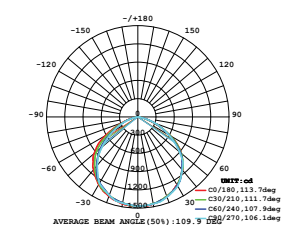

LUMINOUS INTENSITY DISTRIBUTION DIAGRAM

LUMINOUS INTENSITY DISTRIBUTION DIAGRAM