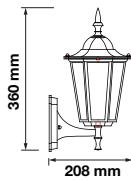

Wall Lamp
VT-749-B

SKU: 7066

3800157616195

Voltage:	AC:220-240V,50Hz
Max.Watts:	40W
IP Rating:	IP44
Holder:	E27
Color of Fixture:	Matt Black
Body Type:	Aluminium+Glass
Size:	208x360x170mm
Box Qty:	10 Pcs