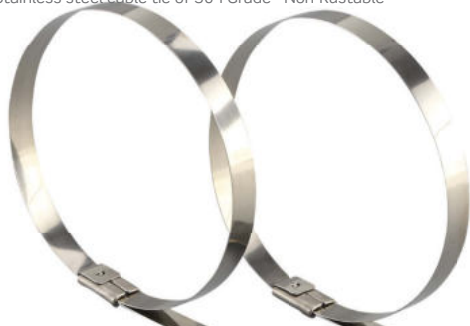

Stainless Steel Cable Tie

NEW

- Secure loose wires and components easily with no slipping
- Features locking mechanism
- Stainless steel cable tie of 304 Grade - Non-Rustable