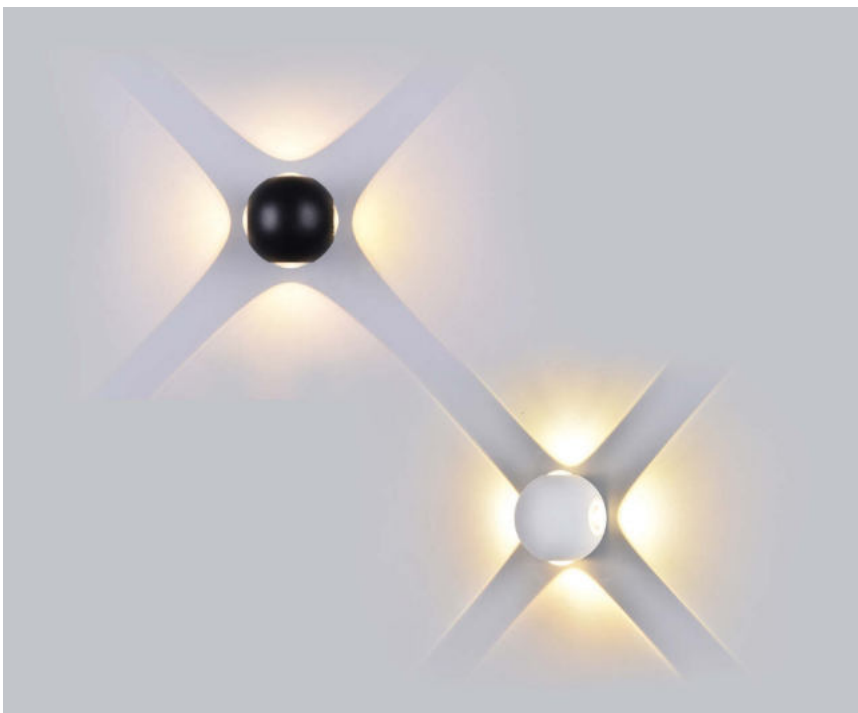

Round-IP65
4W VT-706

Sensor Compatible:	Yes
Voltage/Frequency:	AC:220-240V,50/60Hz
Luminous Flux:	440lm
IP Rating:	IP65
CRI:	>80

PF:	>0.5
Beam Angle:	4*60°
Body Type:	Aluminium+Acrylic
Dimension:	150x50mm
Box Qty:	20 Pcs

White

SKU: 8551 - 3000K Warm White 3800157640459
SKU: 8552 - 4000K Day White 3800157640466

Black

SKU: 8553 - 3000K Warm White 3800157640473
SKU: 8554 - 4000K Day White 3800157640480