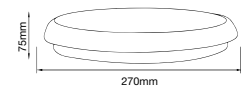

Slim Domelight with Emergency Backup

- AC:220-240V,50/60Hz
- 110° Beam Angle
- SMD LED chip type
- Body Material - PC
- 30,000 Life Hours
- CRI >80
- IP Rating IP65
- > 3 Hours emergency operation time
- Battery type -Ni-Cd 9.6V,1.0Ah
- Battery Charging Current - 60mA
- Battery Discharge Current - 200mA

3 YEAR WARRANTY*

Emergency Battery Backup

MODEL	WATTS	LUMENS	BOX QTY.	SKU: 822 | 4000K DAY WHITE
VT-12SE	14w	1440	10 pcs