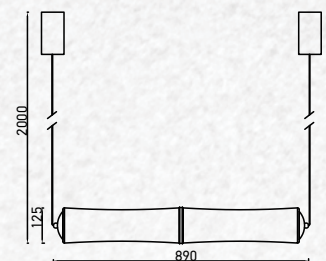

Designer Series Pendant-TRIAC Dimmable

32W VT-7049

SKU: 3978 -3000K Warm White

3800157636728

Voltage/Frequency: AC:220-240V,50Hz

Luminous Flux: 2100lm

LED Type: SMD

CRI: >80

PF: >0.9

Beam Angle: 120°

No. of LED: 200 pcs

Material : PC

Unit GW : 2.6 kgs

Life Span: 30,000 Hours

Size : 890x125x2000mm

Box Qty: 1Pcs