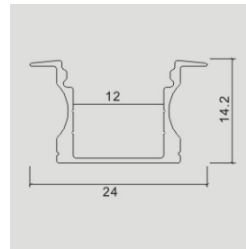

Aluminium Profiles-Milky

Model No:	VT-8107
SKU:	3351
Dimension:	2000x23x15.5mm
Color of Fixture:	Milky
EAN:	3800157636797
Box Qty.	120 Pcs