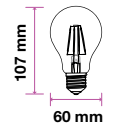

Frost Cover -Filament-Globe-E27

7W VT-2067D

SKU: 7191 - 2700K Warm White 3800157615679

EQ. Watts:	55w
Voltage/Frequency:	AC:220-240V,50/60Hz
Luminous Flux:	750lm
Commercial Type:	G125

LED Type:	Filament
CRI:	>80
PF:	>0.5
Base:	E27

DIMMABLE

Beam Angle:	300°
Body Type:	Glass
Dimension:	125x177mm
Box Qty:	12 Pcs

Filament-T30-E27

2W VT-2042

SKU: 7251 - 2700K Warm White 3800157620826

EQ. Watts:	20w
Voltage/Frequency:	AC:220-240V,50/60Hz
Luminous Flux:	200lm
Commercial Type:	T30

LED Type:	Filament
CRI:	>80
PF:	>0.5
Base:	E27

Beam Angle:	300°
Body Type:	Glass
Dimension:	30x136mm
Box Qty:	100 Pcs

Filament-T20-E14

4W VT-2204

SKU: 2701 - 2700K Warm White 3800157641494
SKU: 2702 - 4000K Day White 3800157641500
SKU: 2703 - 6000K White 3800157641517

EQ. Watts:	35w
Voltage/Frequency:	AC:220-240V,50/60Hz
Luminous Flux:	400lm
Commercial Type:	T20

LED Type:	COB
CRI:	>80
PF:	>0.45
Base:	E14

Beam Angle:	360°
Body Type:	Glass
Dimension:	20x135mm
Box Qty:	100 Pcs

Clear Glass-Filament-A60-E27

4W VT-1885

SKU: 7119 - 4000K Day White 3800157609951
SKU: 7120 - 6400K White 3800157609968

EQ. Watts:	40w
Voltage/Frequency:	AC:220-240V,50Hz
Luminous Flux:	400lm
Commercial Type:	A60

LED Type:	Filament
CRI:	>80
PF:	>0.4
Base:	E27

Beam Angle:	300°
Body Type:	Glass
Dimension:	60x107mm
Box Qty:	50 Pcs

Clear Glass-Filament-A60-E27

4W VT-1885D

SKU: 4364 - 2700K Warm White 3800157602907

EQ. Watts:	30w
Voltage/Frequency:	AC:220-240V,50Hz
Luminous Flux:	350lm
Commercial Type:	A60

LED Type:	Filament
CRI:	>80
PF:	>0.5
Base:	E27

DIMMABLE

Beam Angle:	300°
Body Type:	Glass
Dimension:	60x107mm
Box Qty:	50 Pcs