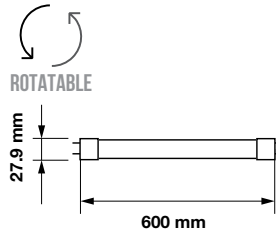

T8-Nano Plastic-Rotatable-60cm

10w VT-6072-R

SKU: 6229 - 3000K Warm White 3800157605212

3 YEAR WARRANTY

Dummy Starter Included