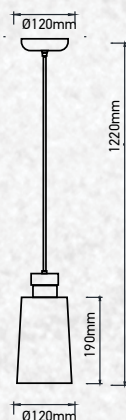

Pendant Light-Gold Lamp Shade

7W VT-7333-G Built In LED

SKU: 3934 - 3000K Warm White 3800157628952
SKU: 3928 - 4000K Day White 3800157626569

Voltage/Frequency: AC:220-240V,50Hz

Luminous Flux: 400lm

LED Type: SMD

CRI: >80

PF: >0.5

Beam Angle: 120°

No. of LED: 14 pcs

Material : Metal Finish

Unit GW : 1.4 Kg

Life Span: 30,000 Hours

Size : Ø120xH190mm

Box Qty: 12Pcs