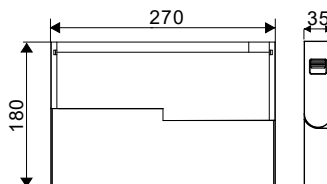

Magnetic Linear Track Light

10w VT-4210

SKU: 7962 - 3000K Warm White 3800157652803
SKU: 7963 - 4000K Day White 3800157652810

Voltage/Frequency:	DC:24V	Beam Angle:	30°
Luminous Flux:	700lm	Body Type:	Aluminium
LED Type:	SMD	Life span:	30,000 Hours
CRI:	>90	Dimension:	137x35x180mm
Color of Fixture:	Black	Box Qty:	16 PCS

3 YEAR WARRANTY

UGR<19

Magnetic Linear Track Light

20w VT-4220

SKU: 7964 - 3000K Warm White 3800157652827
SKU: 7965 - 4000K Day White 3800157652834

Voltage/Frequency:	DC:24V	Beam Angle:	30°
Luminous Flux:	1200lm	Body Type:	Aluminium
LED Type:	SMD	Life span:	30,000 Hours
CRI:	>90	Dimension:	270x35x180mm
Color of Fixture:	Black	Box Qty:	8 PCS

3 YEAR WARRANTY

UGR<19