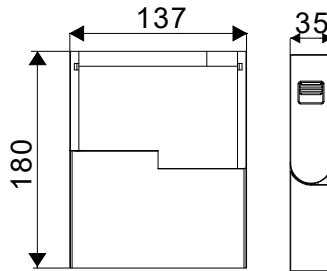

Magnetic Linear Track Light

10w VT-4210

SKU: 7962 - 3000K Warm White 3800157652803
SKU: 7963 - 4000K Day White 3800157652810

Voltage/Frequency:	DC:24V	Beam Angle:	30°
Luminous Flux:	700lm	Body Type:	Aluminium
LED Type:	SMD	Life span:	30,000 Hours
CRI:	>90	Dimension:	137x35x180mm
Color of Fixture:	Black	Box Qty:	16 PCS

3 YEAR WARRANTY

UGR<19

Magnetic Linear Track Light

20w VT-4220

SKU: 7964 - 3000K Warm White 3800157652827
SKU: 7965 - 4000K Day White 3800157652834

Voltage/Frequency:	DC:24V	Beam Angle:	30°
Luminous Flux:	1200lm	Body Type:	Aluminium
LED Type:	SMD	Life span:	30,000 Hours
CRI:	>90	Dimension:	270x35x180mm
Color of Fixture:	Black	Box Qty:	8 PCS

3 YEAR WARRANTY

UGR<19