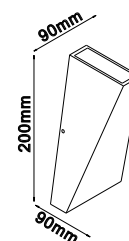

White

SKU: 8280 - 3000K Warm White	3800157629744
SKU: 8281 - 4000K Day White	3800157629751

Black

SKU: 8282 - 3000K Warm White	3800157629768
SKU: 8283 - 4000K Day White	3800157629775

Grey

SKU: 8284 - 3000K Warm White	3800157629782
SKU: 8285 - 4000K Day White	3800157629799

White

SKU: 8295 - 3000K Warm White	3800157629898
SKU: 8296 - 4000K Day White	3800157629904

Black

SKU: 8297 - 3000K Warm White	3800157629911
SKU: 8298 - 4000K Day White	3800157629928

Grey

SKU: 8299 - 3000K Warm White	3800157629935
SKU: 8300 - 4000K Day White	3800157629942