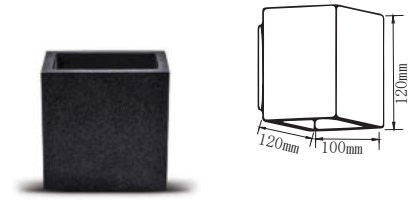

Concrete Wall Fitting