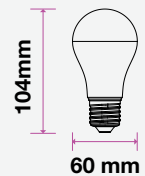

HIGH LUMEN BULBS

A60 | A65 | G120

5 YEAR
WARRANTY*

MODEL	WATTS	EQ.WATTS	LUMENS	BASE	SHAPE	BOX QTY.
VT-265	6.5w	60w	806	E27	A60	100 pcs

SKU: 255 | 3000K WARM WHITE
SKU: 256 | 4000K DAY WHITE
SKU: 257 | 6400K WHITE

MODEL	WATTS	EQ.WATTS	LUMENS	BASE	SHAPE	BOX QTY.
VT-285	8.5w	75w	1055	E27	A60	100 pcs

SKU: 252 | 3000K WARM WHITE
SKU: 253 | 4000K DAY WHITE
SKU: 254 | 6400K WHITE

MODEL	WATTS	EQ.WATTS	LUMENS	BASE	SHAPE	BOX QTY.
VT-295	12w	100w	1521	E27	A65	100 pcs

SKU: 249 | 3000K WARM WHITE
SKU: 250 | 4000K DAY WHITE
SKU: 251 | 6400K WHITE

MODEL	WATTS	EQ.WATTS	LUMENS	BASE	SHAPE	BOX QTY.
VT-242	22w	160	2650	E27	G120	20 pcs

SKU: 20021 | 3000K WARM WHITE
SKU: 20022 | 4000K DAY WHITE
SKU: 20023 | 6400K WHITE