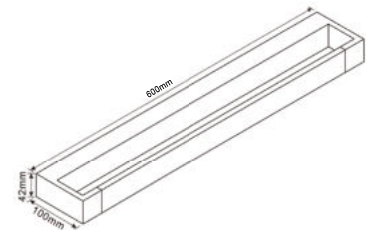

Modern Wall Lights

12w VT-712

Sensor Compatible: **Yes**
Voltage/Frequency: **AC:100-240V,50/60Hz**
Luminous Flux: **1100lm**
IP Rating: **IP20**
CRI: **>80**

PF: **>0.5**
Beam Angle: **360°**
Body Type: **Aluminium+Acrylic**
Dimension: **260x125x55mm**
Box Qty: **20 Pcs**