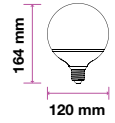

Bulbs-Globe-E27

10w VT-1893

SKU: 4276 - 3000K Warm White 3800230627889
SKU: 4277 - 4000K Day White 3800230627896
SKU: 4278 - 6400K White 3800230627902

EQ. Watts: 60w
Voltage/Frequency: AC:220-240V,50Hz
Luminous Flux: 810lm
Commercial Type: G95

LED Type: SMD
CRI: >80
PF: >0.5
Base: E27

Beam Angle: 200°
Body Type: ThermoPlastic
Dimension: 95x140mm
Box Qty: 12 Pcs

Bulbs-Globe-E27

13w VT-1884D

SKU: 4254 - 2700K Warm White 3800230627100
SKU: 7194 - 4000K Day White 3800157615709
SKU: 7195 - 6000K White 3800157615716

EQ. Watts: 75w
Voltage/Frequency: AC:220-240V,50Hz
Luminous Flux: 1055lm
Commercial Type: G120

LED Type: SMD
CRI: >80
PF: >0.7
Base: E27

DIMMABLE

Beam Angle: 200°
Body Type: ThermoPlastic
Dimension: 120x164mm
Box Qty: 12 Pcs

UFO-F150-E27

24w VT-2124

SKU: 7161 - 3000K Warm White 3800157612524

EQ. Watts: 160w
Voltage/Frequency: AC:220-240V,50/60Hz
Luminous Flux: 2610lm
Commercial Type: F150

LED Type: SMD
CRI: >80
PF: >0.5
Base: E27

Beam Angle: 120°
Body Type: Plastic
Dimension: 200x80mm
Box Qty: 20 Pcs

UFO-F150-E27

36w

SKU: 7164 - 3000K Warm White 3800157612555
SKU: 7166 - 6400K White 3800157612579

EQ. Watts: 190w
Voltage/Frequency: AC:220-240V,50/60Hz
Luminous Flux: 3240lm
Commercial Type: F150

LED Type: SMD
CRI: >80
PF: >0.9
Base: E27

Beam Angle: 120°
Body Type: Plastic
Dimension: 250x80mm
Box Qty: 20 Pcs

LED Bulbs-E14

4w VT-2184

SKU: 7366 - 2700K Warm White 3800157628570

EQ. Watts: 40w
Voltage/Frequency: AC:220-240V,50Hz
Luminous Flux: 400lm
Commercial Type: P45

LED Type: SMD
CRI: >80
PF: >0.4
Base: E14

Beam Angle: 300°
Body Type: Glass
Dimension: 45x77mm
Box Qty: 50 Pcs