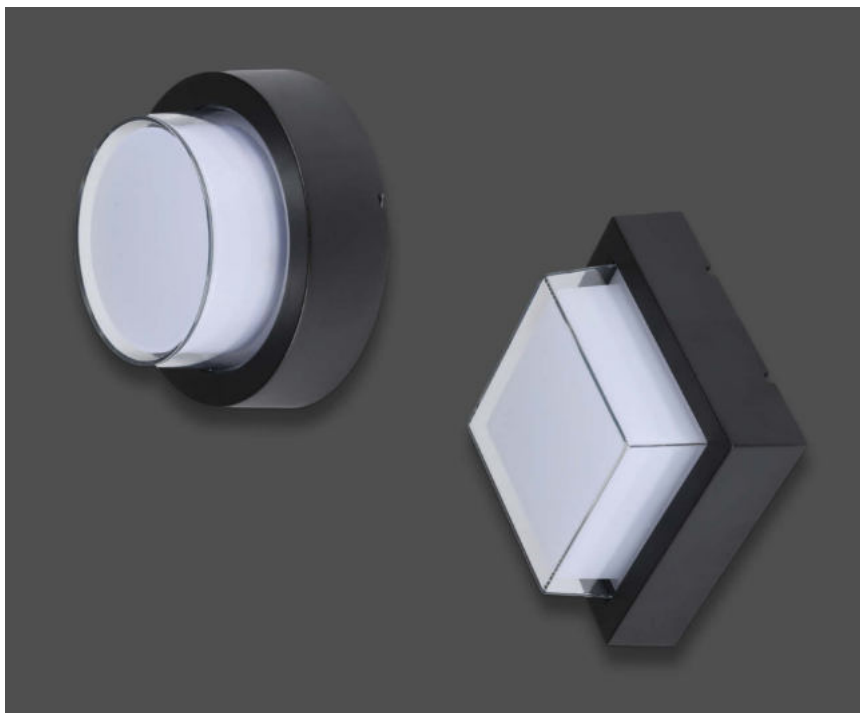

Sensor Compatible:	Yes
Voltage/Frequency:	AC:220-240V,50/60Hz
Luminous Flux:	550lm
IP Rating:	IP65
CRI:	>80

PF:	>0.6
Beam Angle:	128°
Body Type:	PC
Dimension:	133x133mx67m
Box Qty:	20 Pcs

LED Wall Lights
12W VT-828-RD