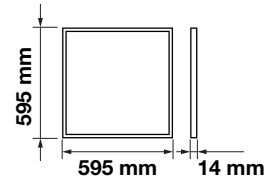

Emergency Pack:	Available
Voltage/Frequency:	AC:220-240V,50/60Hz
Luminous Flux:	3600lm
Beam Angle:	90°

LED Type:	SMD
CRI:	>80
PF:	>0.9
Shape:	Square

Body Type:	Aluminium+PMMA+PP
Dimension:	595x595x14mm
Box Qty:	6 Pcs