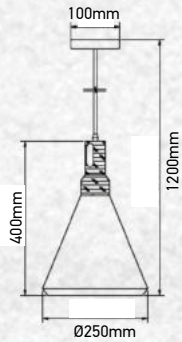

Model:	VT-7525-WH
SKU:	3761
EAN:	3800157611343
Size:	250x400x1200mm
Box Qty:	8Pcs
Material:	Iron+Wooden Top