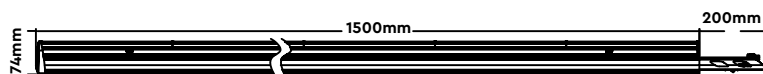

MODEL	WATTS	CRI	LUMENS	PF	SIZE
VT-4550D	50w	>80	8000	>0.9	1500mm

LINEAR FOLLOW TRUNKING
SKU: 1363 | 4000K DAY WHITE

LINEAR FOLLOW TRUNKING
SKU: 1364 | 4000K DAY WHITE

LINEAR FOLLOW TRUNKING
SKU: 1365 | 4000K DAY WHITE