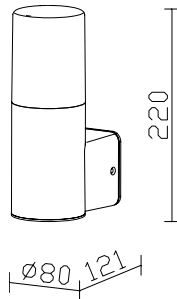

Wall Fittings GU10

VT-7616

SKU: 7566 3800157636391

Voltage:	AC:220-240V,50-60Hz
Max.Watts:	35W
IP Rating:	IP54
Holder:	GU10
Color of Fixture:	Black
Body Type:	Aluminium body+opal PC diffuser
Size:	121x80x220mm
Box Qty:	6 Pcs