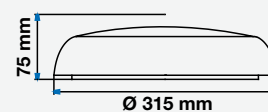

CCT Bulkhead with Emergency Battery+Sensor

3in1 Bulkhead
Emergency Battery Backup
Microwave Sensor

Our 3-in-1 CCT Bulkhead range is equipped with the complete package for a remarkable and reliable indoor/outdoor emergency and security lighting. With reliable Ni-Cd emergency battery back up, advanced microwave sensor, and optional dimmable functions, this range has impressive lighting abilities to make outdoor locations of residential, business, and industrial areas safer and easier to navigate.

- AC:200-240V,50/60Hz
- 30,000 hrs Lifespan
- 120° Beam Angle
- PC Body
- Emergency Operation Time:>3 Hours
- Emergency Standby Watts:>1.5W
- Battery Charging Current:60mA
- Battery Discharging Current:200mA
- Battery Type:Ni-CD, 9.6V 1.0Ah
- Charging Indication:Green LED
- Including,Test Button, Battery Protection circuit & Inhibiting Mode
- Detection Angle:Ceiling/Wall Mounted-360°/120°
- Detection Distance:3-6M, 6-10M Optional
- Detection Range:Max D10M*6M
- Hold Time:5s,90s,5min,10min customized
- Daylight Sensor:Day,2lux,10lux,50lux optional
- Dimmable Function:Yes,0%,10%,20%,30% optional
- Stand-by period:0s,10s,10min optional
- Manual Override:Available by dial switch
- Detection Motion Speed:0.5-3m/s

3 YEAR WARRANTY*

MODEL	WATTS	LUMENS	BOX QTY.	SKU: 20091 | 3IN1
VT-14SES	14w	1400	10 pcs	UNIT COLOR: WHITE