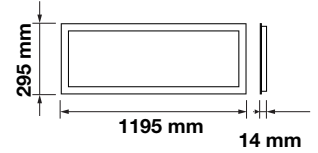

Emergency Pack:	Available
Voltage/Frequency:	AC:200-240V,50/60Hz
Luminous Flux:	3480lm
Beam Angle:	120°

LED Type:	SMD
CRI:	>80
PF:	>0.9
Shape:	Rectangle

Body Type:	Aluminium+PMMA+PP
Dimension:	1195x295x14mm
Box Qty:	6 Pcs