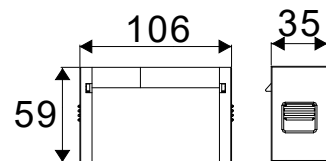

Magnetic Linear Spotlight

1W VT-4141

SKU: 7958 - 3000K Warm White 3800157652766
SKU: 7959 - 4000K Day White 3800157652773

Voltage/Frequency:	DC:24V	Beam Angle:	30°
Luminous Flux:	35lm	Body Type:	Aluminium
LED Type:	SMD	Life span:	30,000 Hours
CRI:	>90	Dimension:	45x35x59mm
Color of Fixture:	Black	Box Qty:	40 PCS

3 YEAR WARRANTY*

UGR<19

Magnetic Linear Spotlight

3W VT-4143

SKU: 7960 - 3000K Warm White 3800157652780
SKU: 7961 - 4000K Day White 3800157652797

Voltage/Frequency:	DC:24V	Beam Angle:	30°
Luminous Flux:	240lm	Body Type:	Aluminium
LED Type:	SMD	Life span:	30,000 Hours
CRI:	>90	Dimension:	106x35x59mm
Color of Fixture:	Black	Box Qty:	36 PCS

3 YEAR WARRANTY*

UGR<19