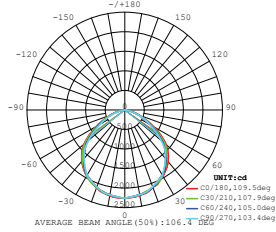

LUMINOUS INTENSITY DISTRIBUTION DIAGRAM