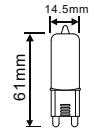

Capsules-G9

3W VT-2103

SKU: 7477 - 4000K Day White 3800157640343

EQ. Watts:	30w
Voltage/Frequency:	AC:220-240V, 50/60Hz
Luminous Flux:	330lm
LED Type:	COB

CRI:	>80
PF:	>0.7
Base:	G9
Beam Angle:	300°

Body Type:	Glass
Dimension:	14.5x61mm
Box Qty:	450 Pcs