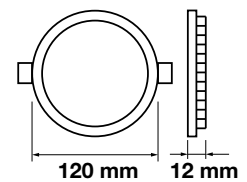

LED MINI PANELS

Round Premium Series Panel

V-TAC's efficient & trendy Premium Series Mini Panels are now upgraded with premium-quality Samsung LED chips for an even better lighting output and performance. Built with the most stable drivers in the market, have low maintenance panels without the flashes and the flickers. These square, slim & modern panels are ideal for residential, office, or commercial indoor lighting.

- **SMD LED Type**
- **30,000 hrs Lifespan**
- **120° Beam Angle**
- **AC:85-265V,50/60Hz**
- **CRI: >80**
- **Aluminium Body**

5 YEAR WARRANTY*

SKU: 706 | 3000K WARM WHITE
SKU: 707 | 4000K DAY WHITE
SKU: 708 | 6400K WHITE

MODEL	WATTS	LUMENS	BOX QTY.
VT-606RD	6w	420	40 pcs

Cutting Size: ø110mm

SKU: 712 | 3000K WARM WHITE
SKU: 713 | 4000K DAY WHITE
SKU: 714 | 6400K WHITE

MODEL	WATTS	LUMENS	BOX QTY.
VT-612RD	12w	1000	20 pcs