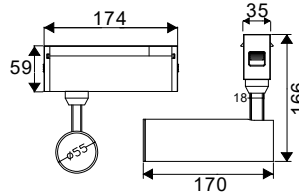

Magnetic Spotlight

15w VT-4215

SKU: 7966 - 3000K Warm White 3800157652841
SKU: 7967 - 4000K Day White 3800157652858

Voltage/Frequency:	DC:24V	Beam Angle:	36°
Luminous Flux:	900lm	Body Type:	Aluminium
LED Type:	COB	Life span:	30,000 Hours
CRI:	>90	Dimension:	166x100x55mm
Color of Fixture:	Black	Box Qty:	16 PCS

3 YEAR WARRANTY*

UGR<19

Magnetic Pendant Light

15w VT-4315

SKU: 7968 - 3000K Warm White 3800157652865
SKU: 7969 - 4000K Day White 3800157652872

Voltage/Frequency:	DC:24V	Beam Angle:	36°
Luminous Flux:	1000lm	Body Type:	Aluminium
LED Type:	COB	Life span:	30,000 Hours
CRI:	>90	Dimension:	300x55mm
Color of Fixture:	Black	Box Qty:	12 PCS

3 YEAR WARRANTY*

UGR<19