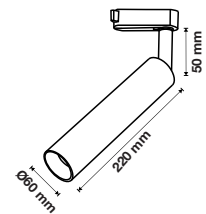

LED TRACKLIGHTS

4 Line Tracklights-White Body

A complete range of durable 7w to 20w 4-line LED track lights with aluminum body equipped with LED Chip by Samsung. These COB LEDs are also renowned for its high-CRI rating, perfect for retail lighting. Available in a stylish, clean white finish.

5 YEAR
WARRANTY*

- **COB LED Type**
- **30,000 hrs Lifespan**
- **24° Beam Angle**
- **AC:220-240V,50Hz**
- **High CRI of > 90**
- **Aluminum Body**

MODEL	WATTS	LUMENS	PF	CRI	BOX QTY.	BEAM ANGLE
VT-407-W	7w	490	>0.5	>90	40 pcs	24°

- SKU: 350 | 3000K WARM WHITE
- SKU: 351 | 4000K DAY WHITE
- SKU: 352 | 5000K WHITE

MODEL	WATTS	LUMENS	PF	CRI	BOX QTY.	BEAM ANGLE
VT-415-W	15w	1200	>0.5	>90	40 pcs	24°

- SKU: 356 | 3000K WARM WHITE
- SKU: 357 | 4000K DAY WHITE
- SKU: 358 | 5000K WHITE

MODEL	WATTS	LUMENS	PF	CRI	BOX QTY.	BEAM ANGLE
VT-420-W	20w	1600	>0.9	>90	40 pcs	24°

- SKU: 362 | 3000K WARM WHITE
- SKU: 363 | 4000K DAY WHITE
- SKU: 364 | 5000K WHITE