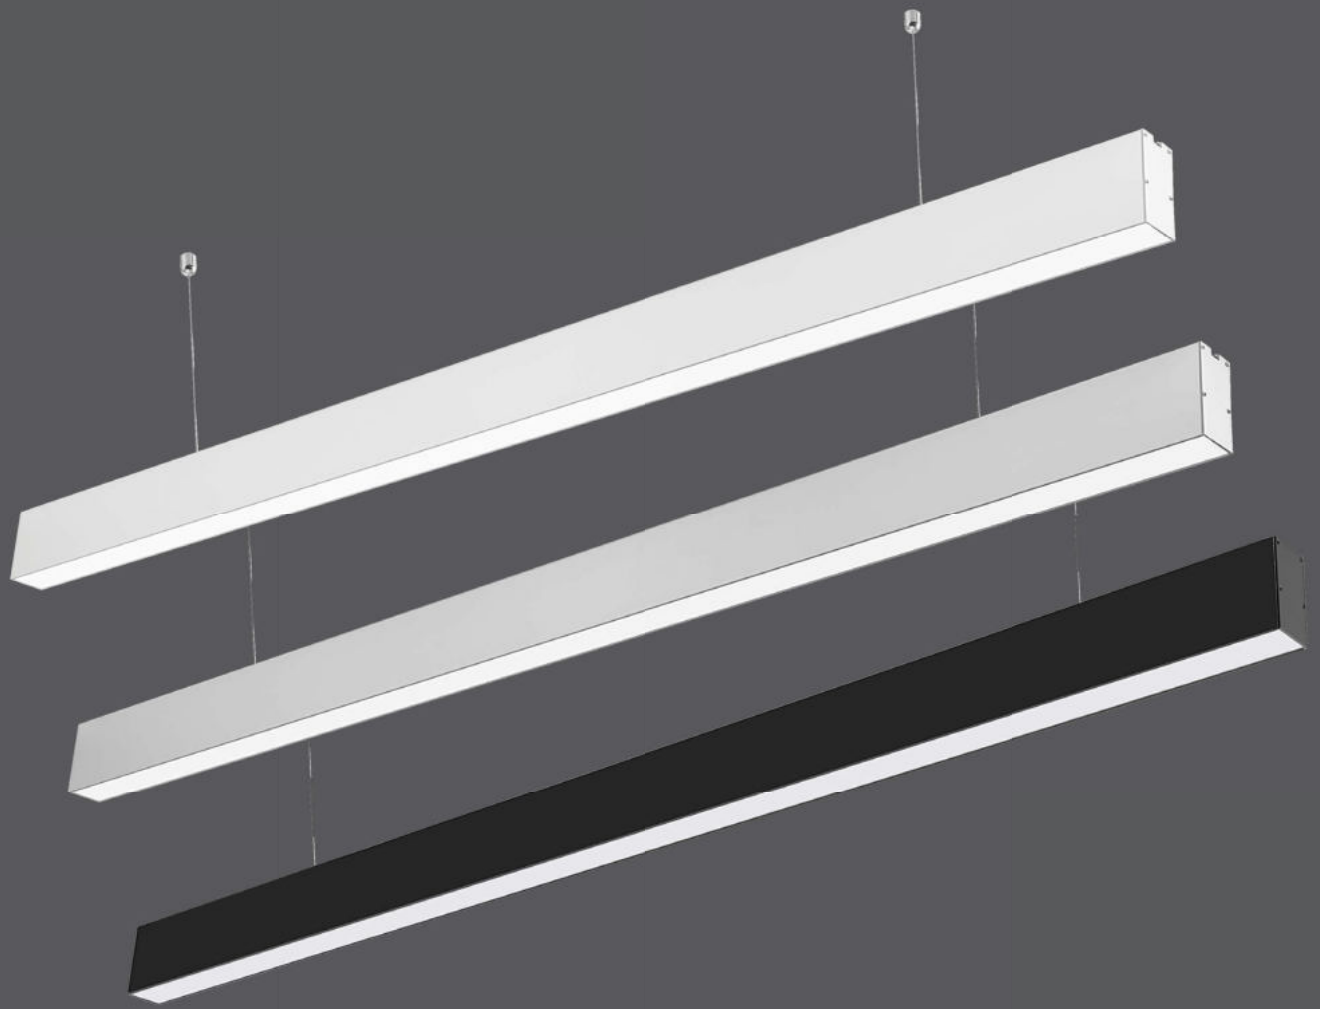

LINEAR HANGING LIGHTS

Discover V-TAC's reliable 40w suspended linear lights with a staggering lifespan of 30,000 hours. Designed with excellent heat dissipation. Perfect replacement for traditional and inefficient linear lighting fixtures with the efficient LED provided by Samsung. Linear lights are offered in three colors variants Black, Silver and White.

- **30,000 hrs Lifespan**
- **AC:200-240V,50/60Hz**
- **1.5 Meter Wire Length**
- **Aluminum Body**

5 YEAR
WARRANTY*

BLACK VT-7-40-B

SKU:882 | 3000K WARM WHITE
SKU:374 | 4000K DAY WHITE
SKU:600 | 6000K WHITE

SILVER VT-7-40-S

SKU:375 | 4000K DAY WHITE
SKU:601 | 6000K WHITE

WHITE VT-7-40-W

SKU:376 | 4000K DAY WHITE
SKU:602 | 6000K WHITE

WATTS	LUMENS	SIZE
40w	3200	1200x35x67mm