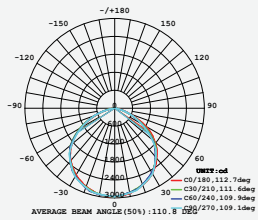

VT-100-B

SKU: 412 | 3000K WARM WHITE
SKU: 413 | 4000K DAY WHITE
SKU: 414 | 6400K WHITE

WATTS	LUMENS	BOX QTY.
100w	8000	4 pcs

① METER WIRE

VT-150-B

SKU: 475 | 3000K WARM WHITE
SKU: 476 | 4000K DAY WHITE
SKU: 477 | 6400K WHITE

WATTS	LUMENS	BOX QTY.
150w	12000	2 pcs

① METER WIRE

VT-200-B

SKU: 418 | 4000K DAY WHITE
SKU: 419 | 6400K WHITE

WATTS	LUMENS	BOX QTY.
200w	16000	2 pcs

① METER WIRE

VT-300-B

SKU: 422 | 4000K DAY WHITE
SKU: 423 | 6400K WHITE

WATTS	LUMENS	BOX QTY.
300w	24000	2 pcs

① METER WIRE