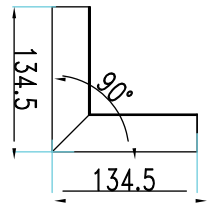

: SKU:396 | 4000K DAY WHITE

12W
VT-7-42-LW