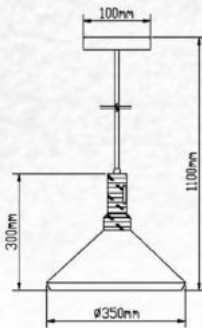

Wooden Top Iron-White

Model:	VT-7535-W
SKU:	3763
EAN:	3800157611367
Size:	350x300x1100mm
Box Qty:	8Pcs
Material:	Iron+Wooden Top