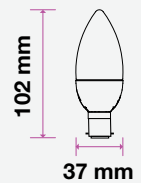

LED PLASTIC BULBS

Candle | G45

MODEL	WATTS	EQ.WATTS	LUMENS	BASE	SHAPE	BOX QTY.
VT-299	5.5w	40w	470	B15	Candle	200 pcs

SKU: 860 | 3000K WARM WHITE

MODEL	WATTS	EQ.WATTS	LUMENS	BASE	SHAPE	BOX QTY.
VT-299D	5.5w	40w	470	B15	Candle	200 pcs

SKU: 861 | 3000K WARM WHITE

MODEL	WATTS	EQ.WATTS	LUMENS	BASE	SHAPE	BOX QTY.
VT-223	5.5w	40w	470	B22	Candle	192 pcs

SKU: 103 | 3000K WARM WHITE

MODEL	WATTS	EQ.WATTS	LUMENS	BASE	SHAPE	BOX QTY.
VT-221	5.5w	40w	470	B22	G45	192 pcs

SKU: 104 | 3000K WARM WHITE