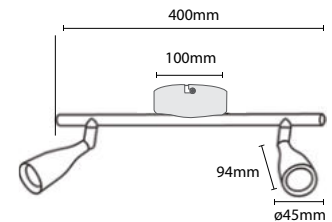

Black VT-805-B

SKU: 8263 - 3000K Warm White
SKU: 8265 - 4000K Day White

Single Head

4.5W

Sensor Compatible: **Yes**
Voltage/Frequency: **AC:220-240V,50/60Hz**
Luminous Flux: **360lm**
IP Rating: **IP20**
CRI: **>80**

PF: **>0.5**
Beam Angle: **100°**
Body Type: **Plastic+Metal**
Dimension: **100x94x45mm**
Box Qty: **12 Pcs**