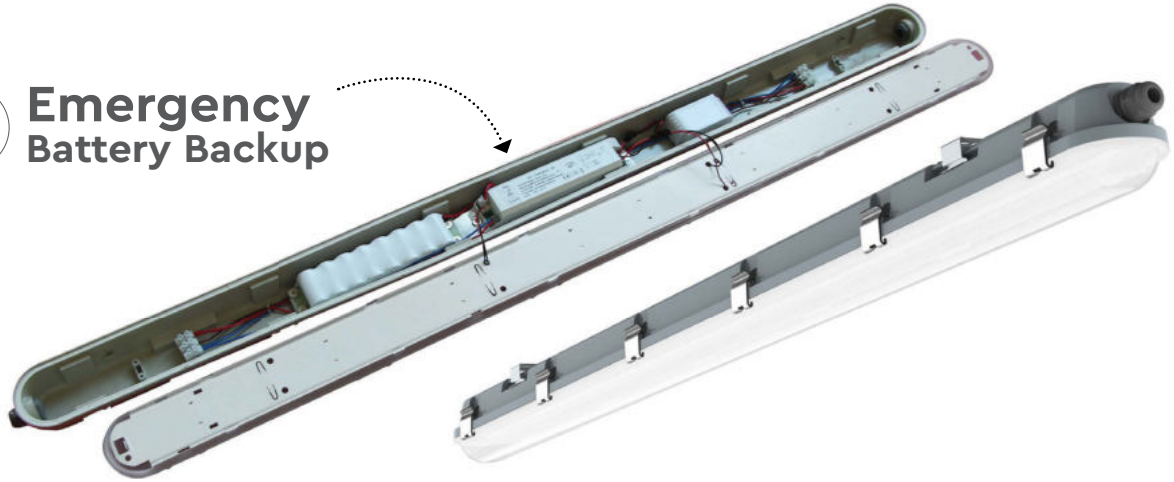

Emergency Battery Backup

EMERGENCY WATERPROOF FITTINGS

Milky Cover - M Series SS Clips

This model has a built-in battery backup, high-lumen LEDs, and a Milky cover to ensure safety on emergency situations through proper lighting. Durable, IP65-rated PC body for a long-lasting waterproof & dustproof performance both indoors and outdoors.

- 20,000 hrs Lifespan
- 120° Beam Angle
- AC:200-240V,50/60Hz
- Battery Type:9.6V 2200mAh Ni-Cd battery
- Charging Time:24Hours
- Working Time:3Hours
- Emergency Power: 6-7W
- SMD LED Chip
- Body Type: PC
- On/Off Cycles >15000
- CRI >80
- PF >0.9
- IP65
- SS Clips

STAINLESS STEEL CLIPS

MODEL:	WATTS	LUMENS	WEIGHT-KG	BOX QTY.
VT-120136E	36w	4320	1.91	12 pcs

SKU: 20223 | 4000K DAY WHITE
SKU: 20222 | 6400K WHITE

3 YEAR WARRANTY
4 FEET
IP65 RATING
120 Lumen/W

MODEL:	WATTS	LUMENS	WEIGHT-KG	BOX QTY.
VT-150148E	48w	5760	2.21	12 pcs

SKU: 20221 | 4000K DAY WHITE
SKU: 20220 | 6400K WHITE

3 YEAR WARRANTY
5 FEET
IP65 RATING
120 Lumen/W