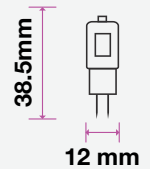

LED SPOTLIGHTS

LED Capsules Lights

Our newly improved range of capsule lights are the ideal choice for replacing Halogen counterparts. Now equipped with LEDs provided by Samsung for maximum efficiency.

- 30,000-hr lifespan
- DC: 12V for G4
- AC: 220-240V, 50Hz for G9
- CRI: >80

5 YEAR WARRANTY*

MODEL	WATTS	EQ.WATTS	LUMENS	BASE	BOX QTY.
VT-201	1.5w	10w	100	G4	200 pcs

- SKU: 240 | 3000K WARM WHITE
- SKU: 241 | 4000K DAY WHITE
- SKU: 242 | 6400K WHITE

MODEL	WATTS	EQ.WATTS	LUMENS	BASE	BOX QTY.
VT-234	3.2w	30w	385	G4	200 pcs

- SKU: 131 | 3000K WARM WHITE
- SKU: 132 | 4000K DAY WHITE
- SKU: 133 | 6400K WHITE

MODEL	WATTS	EQ.WATTS	LUMENS	BASE	BOX QTY.
VT-203	2.5w	20w	200	G9	200 pcs

- SKU: 243 | 3000K WARM WHITE
- SKU: 244 | 4000K DAY WHITE
- SKU: 245 | 6400K WHITE

MODEL	WATTS	EQ.WATTS	LUMENS	BASE	BOX QTY.
VT-204	3w	25w	300	G9	200 pcs

- SKU: 246 | 3000K WARM WHITE
- SKU: 247 | 4000K DAY WHITE
- SKU: 248 | 6400K WHITE