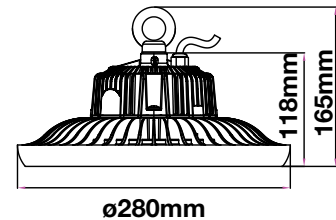

1-10V
DIMMABLE

MODEL	WATTS	LUMENS	BEAM ANGLE	BOX QTY.
VT-9-150	150w	18000	90°	2 pcs

SKU: 560 | 4000K DAY WHITE
SKU: 561 | 6400K WHITE