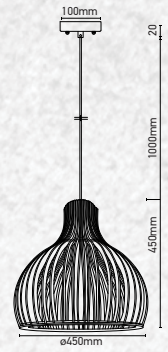

Wooden Pendant

Model: VT-4453
SKU: 40551
EAN: 3800157655163
Size: Ø450xH450mm
Box Qty: 1Pcs
Material: Wooden