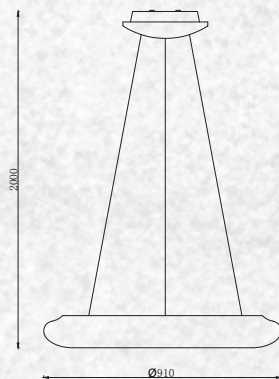

Designer Series-TRIAC Dimmable

105w VT-7910

SKU: 40101 - 3000K Warm White 3800157640589

Voltage/Frequency: AC:220-240V

Luminous Flux: 6300lm

LED Type: SMD

CRI: >80

PF: >0.9

Beam Angle: 120°

No. of LED: 576 pcs

Material : PC + Iron

Unit GW : 11.05 kgs

Life Span: 30,000 Hours

Size : 910x2000mm

Box Qty: 1Pcs