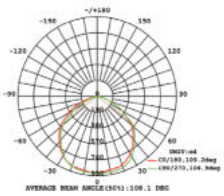

Sensor Compatible:	Yes
Voltage/Frequency:	AC:220-240V,50/60Hz
Luminous Flux:	8500lm
Color of Fixture:	White
CRI:	>70
PF:	>0.9
IP Rating:	IP65
Beam Angle:	110°
Body Type:	Aluminium
Dimension:	330x271x33mm
Box Qty:	5 Pcs