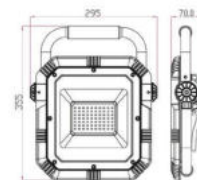

DUAL VOLTAGE
85V- 265V

METER WIRE

WORK FLOODLIGHT

Heavy-duty, reliable LED work floodlight — V-TAC's LED Work Light is designed with dual voltage AC:85-265V and comes with 3-metre wire. Built with optional EU/BS plug for direct connection, with adjustable stand and carry handle. Suitable for garages, workshops, basements, car repair shops and more.

- **Input AC:85-265V,50Hz**
- **CRI >80**
- **PF >0.9**
- **30,000 Life Hours**
- **100° Beam Angle**
- **Material Die cast aluminium**
- **3 Meter wire length**
- **IP44**

VT-51

SKU: 945 | 4000K DAY WHITE
SKU: 946 | 6400K WHITE

EU PLUG

WATTS	LUMENS	BOX QTY.
50w	4000	8 pcs

VT-51-BS

SKU: 20065 | 6400K WHITE

BS PLUG

WATTS	LUMENS	BOX QTY.
50W	4000	8 pcs