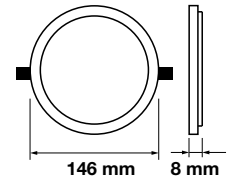

Emergency Pack: **Available**
Voltage/Frequency: **AC:85-265V,50/60Hz**
Luminous Flux: **1500lm**
Beam Angle: **120°**

LED Type: **SMD**
CRI: **>80**
PF: **>0.9**
Shape: **Round**

Body Type: **Aluminium**
Dimension: **Ø146x8mm**
Box Qty: **40 Pcs**