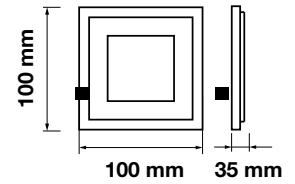

Cutting Size:  
**75x75mm**

Emergency Pack: **Available**  
 Voltage/Frequency: **AC:100-240V,50/60Hz**  
 Luminous Flux: **420lm**  
 Beam Angle: **120°**

LED Type: **SMD**  
 CRI: **>80**  
 PF: **>0.9**  
 Shape: **Square**