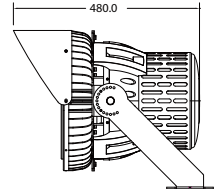

VT-501D

SKU: 493 | 5000K WHITE

WATTS	LUMENS	BEAM ANGLE	BOX QTY.
500w	67500	110°	1 pcs