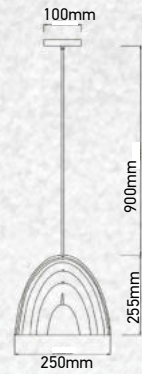

Cone Prism-Yellow

Model:	VT-7255-Y
SKU:	3954
EAN:	3800157630221
Size:	250x255mm
Box Qty:	4Pcs
Material:	Metal