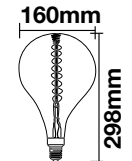

SpecialBulbs

Filament-A165-E27

8W VT-2138D

SKU: 7461 - 2000K Warm White 3800157637367

EQ. Watts:	40w
Voltage/Frequency:	AC:220-240V,50Hz
Luminous Flux:	500lm
Commercial Type:	A165

LED Type:	Filament
CRI:	>80
PF:	>0.5
Base:	E27

Beam Angle:	340°
Body Type:	Glass
Dimension:	160x298mm
Box Qty:	6 Pcs