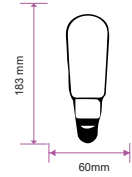

SpecialBulbs

Amber Cover -Filament-T60-E27

5W VT-2245

SKU: 2749 - 2200K Warm White 3800157645454

EQ. Watts:	25w
Voltage/Frequency:	AC:170-240V,50Hz
Luminous Flux:	250lm
Commercial Type:	T60

LED Type:	SMD
CRI:	>80
PF:	>0.5
Base:	E27

Beam Angle:	300°
Body Type:	Glass
Dimension:	Ø60x183mm
Box Qty:	35 Pcs