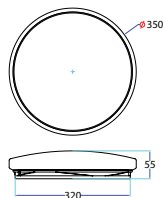

Sensor Compatible:	Yes
Voltage/Frequency:	AC:175-265V,50/60Hz
Luminous Flux:	1440lm
IP Rating:	IP20
CRI:	>80
PF:	>0.5

Beam Angle:	120°
Color of Fixture:	White
Body Type:	Plastic
Shape:	Round
Dimension:	Ø350x55mm
Box Qty:	5 Pcs

Smart Domelight-CCT Changeable by Switch

36w VT-8436-S

SKU: 7608 - 3IN1 3800157652230