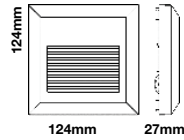

Step Light - IP65
3W VT-1172-B

Sensor Compatible:	Yes	Beam Angle:	55°
Voltage/Frequency:	AC:100-240V,50/60Hz	Body Type:	PC
Luminous Flux:	60lm	Color of Fixture:	Grey
LED Type:	SMD	Shape:	Square
CRI:	>80	Dimension:	124x124x27mm
PF:	>0.5	Cutting Size:	N/A
		Box Qty:	50 Pcs