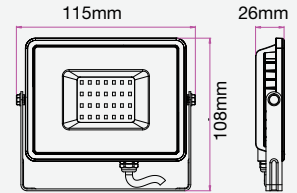

VT-10-W

- SKU: 427 | 3000K WARM WHITE
- SKU: 428 | 4000K DAY WHITE
- SKU: 429 | 6400K WHITE

WATTS	LUMENS	BOX QTY.
10w	800	20 pcs