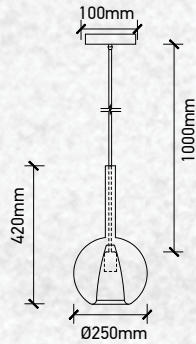

Model:	VT-7304-AW
SKU:	3875
EAN:	3800157620932
Size:	Ø250x420x1000mm
Box Qty:	8Pcs
Material:	Glass+Metal

Double Glass-Amber-White