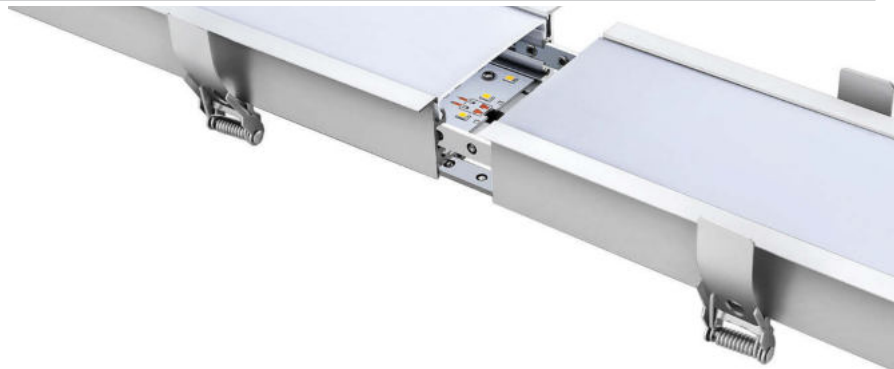

8W
VT-7-41-L

SILVER: SKU:386 | 4000K DAY WHITE
WHITE: SKU:385 | 4000K DAY WHITE

10W
VT-7-41-LN

SILVER: SKU:388 | 4000K DAY WHITE
WHITE: SKU:387 | 4000K DAY WHITE

12W
VT-7-41-LW

SILVER: SKU:390 | 4000K DAY WHITE
WHITE: SKU:389 | 4000K DAY WHITE

14W
VT-7-41-T

SILVER: SKU:392 | 4000K DAY WHITE
WHITE: SKU:391 | 4000K DAY WHITE

16W
VT-7-41-X

SILVER: SKU:394 | 4000K DAY WHITE
WHITE: SKU:393 | 4000K DAY WHITE