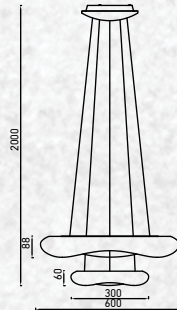

**COLOR
CHANGING
WITH REMOTE**

Designer Series Pendant-Color Changing

68W VT-7608

SKU: 3965-3IN1

3800157636599

Voltage/Frequency: AC:220-240V,50Hz

Luminous Flux: 6000lm

LED Type: SMD

CRI: >80

PF: >0.9

Beam Angle: 120°

No. of LED: 624 pcs

Material : PC

Unit GW : 6.50 kgs

Life Span: 30,000 Hours

Size : 600x300x2000mm

Box Qty: 1Pcs