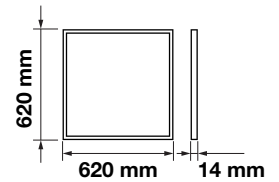

Emergency Pack:	Available
Voltage/Frequency:	AC:200-240V,50/60Hz
Luminous Flux:	3600lm
Beam Angle:	90°

LED Type:	SMD
CRI:	>80
PF:	>0.9
Shape:	Square

Body Type:	Aluminium+PMMA+PP
Dimension:	620x620x13mm
Box Qty:	6 Pcs