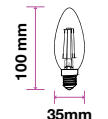

Clear Glass-Filament-Candle-E14

4W VT-1985

SKU: 4307 - 2700K Warm White 3800157600347

EQ. Watts: 40w
Voltage/Frequency: AC:220-240V,50Hz
Luminous Flux: 400lm
Commercial Type: Candle

LED Type: Filament
CRI: >80
PF: >0.4
Base: E14

Beam Angle: 300°
Body Type: Glass
Dimension: 35x100mm
Box Qty: 100 Pcs