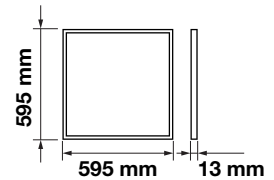

Emergency Pack:	Available
Voltage/Frequency:	AC:200-240V,50/60Hz
Luminous Flux:	3480lm
Beam Angle:	120°

LED Type:	SMD
CRI:	>80
PF:	>0.9
Shape:	Square

Body Type:	Aluminium+PMMA+PP
Dimension:	595x595x13mm
Box Qty:	6 Pcs