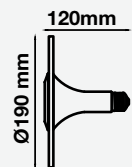

LED BIG BULBS

Acrylic Bulbs

5 YEAR WARRANTY*

V-TAC's Acrylic Bulb range with its unique designs, all with significantly greater luminous flux. Despite the great size, these LED big bulbs are equipped with modern thermal management so it will not heat up and has LEDs provided by Samsung for maximum efficiency.

- **30,000 hrs Lifespan**
- **AC:220-240V,50Hz**
- **CRI: >80**
- **PF >0.5**
- **120° Beam Angle**
- **Acrylic+Aluminum+Plastic Material**

MODEL	WATTS	EQ.WATTS	LUMENS	BASE	BOX QTY.
VT-2311	11w	70w	900	E27	18 pcs

- SKU: 2781 | 3000K WARM WHITE
- SKU: 2782 | 4000K DAY WHITE
- SKU: 2783 | 6400K WHITE

MODEL	WATTS	EQ.WATTS	LUMENS	BASE	BOX QTY.
VT-2318	18w	90w	1200	E27	18 pcs

- SKU: 2784 | 3000K WARM WHITE
- SKU: 2785 | 4000K DAY WHITE
- SKU: 2786 | 6400K WHITE