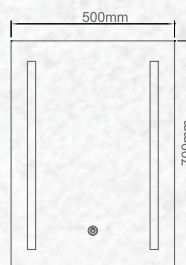

Mirror Lights

37w **VT-8701**

SKU: 40461 - 3IN1 3800157655002

Voltage/Frequency: AC:200-240V,50/60Hz

Luminous Flux: 800lm

CRI: >80

Beam Angle: 120°

Material : Iron

Unit GW : 9.3 Kg

IP Rating: IP44

Size : 700x500x35mm

Box Qty: 1Pcs