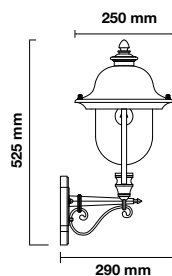

Wall Lamp

VT-853

SKU: 7532

3800157630085

Voltage: AC:220-240V,50Hz

Max.Watts: 60W

IP Rating: IP44

Holder: E27

Color of Fixture: Matt Black

Body Type: Aluminium, Glass

Size: 290x250x525mm

Box Qty: 6 Pcs