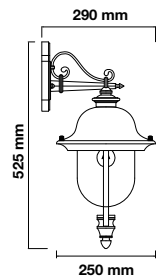

Wall Lamp

VT-852

SKU: 7531

3800157630078

Voltage: AC:220-240V,50Hz

Max.Watts: 60W

IP Rating: IP44

Holder: E27

Color of Fixture: Matt Black

Body Type: Aluminium, Glass

Size: 290x250x525mm

Box Qty: 6 Pcs