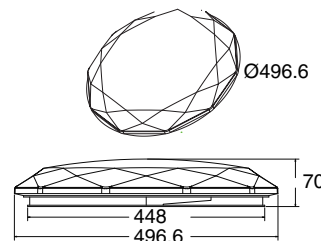

DIMMABLE
with remote

CCT CHANGING
With Remote Control