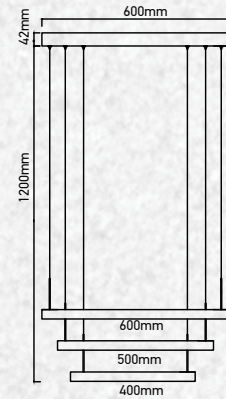

|             |                   |
|-------------|-------------------|
| No. of LED: | 470 pcs           |
| Material :  | Aluminium+Acrylic |
| Unit GW :   | 4.7 Kg            |
| Life Span:  | 25,000 Hours      |
| Size :      | 600/500/400mm     |
| Box Qty:    | 1Pcs              |