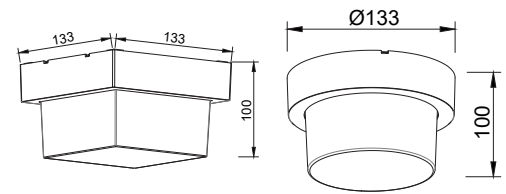

Sensor Compatible:	Yes
Voltage/Frequency:	AC:220-240V,50/60Hz
Luminous Flux:	550lm
IP Rating:	IP65
CRI:	>80

PF:	>0.6
Beam Angle:	128°
Body Type:	PC
Dimension:	133x133mx67m
Box Qty:	20 Pcs

LED Wall Lights
12W VT-828-RD