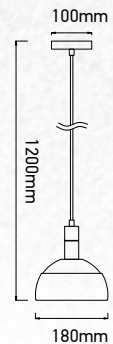

Model:	VT-7100-B
SKU:	3921
EAN:	3800157626163
Size:	180x100x1200mm
Box Qty:	12Pcs
Material:	Plastic+Aluminium