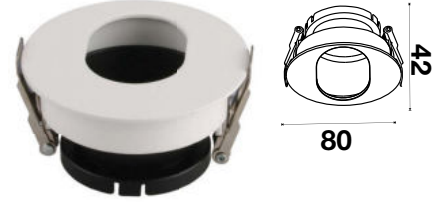

Fitting Round-GU10

Model No	VT-874-WB
SKU:	3161
Base:	GU10
Material:	Aluminium+PC
Shape:	Round
Color of Fxture:	White+Black
Dimension:	80x42mm
Cutting Size:	75mm
EAN:	3800157639040
Box Qty:	50 Pcs