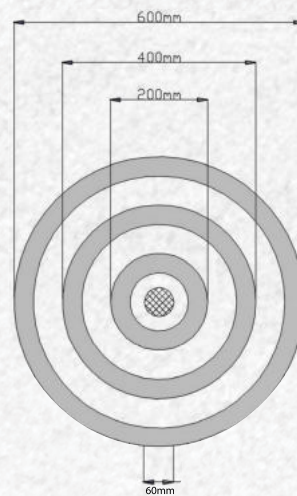

|             |                   |
|-------------|-------------------|
| No. of LED: | 510 pcs           |
| Material :  | Acrylic+Aluminium |
| Unit GW :   | 4.7 Kg            |
| Life Span:  | 20,000 Hours      |
| Size :      | 600x600x1200mm    |
| Box Qty:    | 1Pcs              |