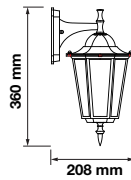

Wall Lamp
VT-750-W

SKU: 7069

3800157616225

Voltage:	AC:220-240V,50Hz
Max.Watts:	40W
IP Rating:	IP44
Holder:	E27
Color of Fixture:	Matt White
Body Type:	Aluminium+Glass
Size:	208x360x170mm
Box Qty:	10 Pcs