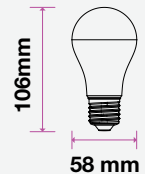

MODEL	WATTS	EQ.WATTS	LUMENS	BASE	SHAPE	BOX QTY.
VT-210	9w	60w	806	E27	A58	100 pcs

SKU: 228 | 3000K WARM WHITE
SKU: 229 | 4000K DAY WHITE
SKU: 230 | 6400K WHITE