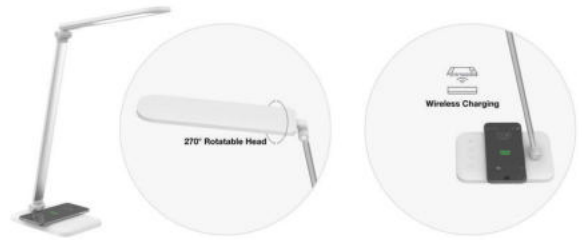

Body Type: ABS+Aluminium

Dimension: 240x396x180mm

Box Qty: 12 Pcs

DIMMABLE

- Wireless Charging.
- 5 Levels of Brightness Dimming
- Watts as per led 0.2W.
- Rating Input DC:1.2V/1.5A
- 2s to reach full brightness
- 270 Degree Rotatable Head