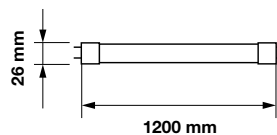

T8 Seafood Tube-120cm

18w VT-1228-S

SKU: 6325 3800157619349

EQ. Watts:	36w
Voltage/Frequency:	AC:180-240V,50/60Hz
Luminous Flux:	1530lm
LED Type:	SMD
CRI:	>95
PF:	>0.9
Beam Angle:	160°
Body Type:	Glass with PET
Holder:	G13
Instant start :	0-100% in < 1s
On/Off:	>15,000
Life span:	20,000 Hours
Gross weight:	320g
Dimension:	26x1200mm
Box Qty:	25 Pcs