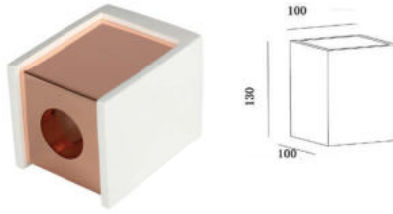

Fitting-Square Metal-1XGU10

Model No	VT-860-MR
SKU:	3115
Base:	GU10
Material:	Gypsum with metal
Shape:	Square
Color of Fixture:	White+Matt Rose Gold
Dimension:	100x100x130mm
Cutting Size:	N/A
EAN:	3800157634403
Box Qty:	12pcs