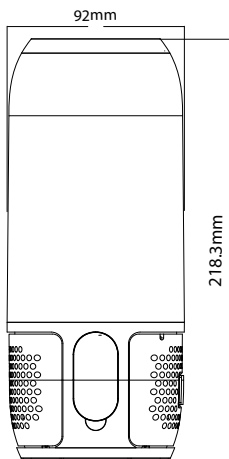

Table Lamps+Speaker

2*3W VT-6211

Voltage/Frequency:	DC:5V
Working Time:	2-3 Hours
Battery Type:	Lithium 1800mAh
Charging Time:	3 Hours
Dimension:	Ø92x218mm
Box Qty:	12 Pcs

- LED wireless speaker with Bluetooth technology
- Output of 2x3W
- Dancing RGB colorful lights
- Soft rubber finish with touch buttons
- USB & TF card slot
- Bluit in 3.5mm Aux input
- Rechargeable Lithium battery
- Battery capacity 1800 mAh

SKU: 8571 | Red Body
3800157645140