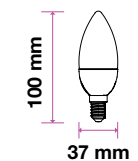

Beam Angle:	200°
Body Type:	Thermoplastic
Dimension:	37x100mm
Box Qty:	200 Pcs