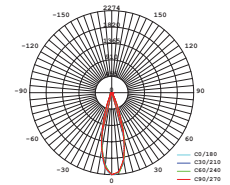

Beam Angle:	18°-48°
Color of Fixture:	White
Body Type:	Aluminium
Life span:	30,000 Hours
Dimension:	215x141x60mm
Box Qty:	20 Pcs

CCT Adjustable
2800K/4000K/6000K

Tracklights-Smart Color Changing

15w VT-7715-B

SKU: 1457 - 3 IN 1 3800157637916

Sensor Compatible:	
Voltage/Frequency:	AC:220-240V,50/60Hz
Luminous Flux:	500
LED Type:	COB
CRI:	>80
PF:	>0.5