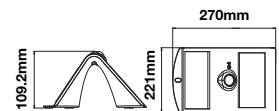

Battery:	3.7V Lithium Battery 4000mAh
Lumens:	800lm
No. of LED:	60pcs (Front 56pcs, Back 4 pcs)
Detecting Angle:	120°
Sensing Range:	2 - 6 mtrs

Charging Time:	6-7 hrs Sunlight Charging
IP Rating:	IP65
Material:	ABS+PC
Dimension:	270x221x109.2mm
Working Time:	Mode A: 5 hours, Mode B: 2-3 nights Mode C: 3-4 nights
Box Qty:	20Pcs