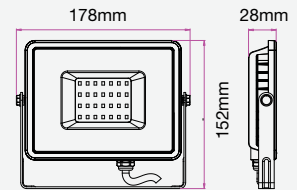

VT-30-W

- SKU: 403 | 3000K WARM WHITE
- SKU: 404 | 4000K DAY WHITE
- SKU: 405 | 6400K WHITE

WATTS	LUMENS	BOX QTY.
30w	2400	10 pcs