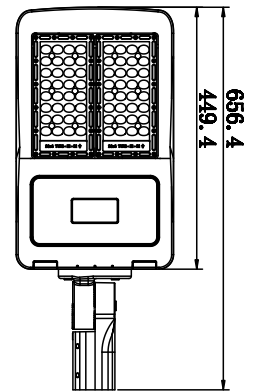

VT-103ST

SKU: 954 | 5700K WHITE

WATTS	LUMENS	BOX QTY.
100w	14000	2 pcs

INVENTRONICS
DRIVER