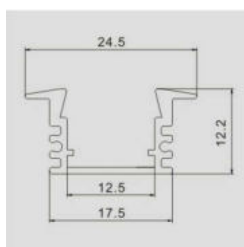

Aluminium Profiles-Milky

Model No:	VT-8115
SKU:	3357
Dimension:	2000x24.5x12.2mm
Color of Fixture:	Milky
EAN:	3800157636858

Box Qty. 120 Pcs