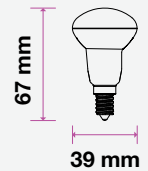

LED REFLECTOR BULB

We offer an energy-efficient reflectors range of various widths (39mm, 50mm, 63mm, 80mm) for diffused lighting that can serve as track or spotlight in residential, hospitality, or commercial spaces.

• Available in E14 and E27

- 30,000-hr lifespan
- 120° Beam Angle
- AC:220-240V,50Hz
- CRI: >80

5 YEAR WARRANTY*

MODEL	WATTS	EQ.WATTS	LUMENS	BASE	SHAPE	BOX QTY.
VT-239	3w	25w	250	E14	R39	200 pcs
SKU: 210 | 3000K WARM WHITE SKU: 211 | 4000K DAY WHITE SKU: 212 | 6400K WHITE						

MODEL	WATTS	EQ.WATTS	LUMENS	BASE	SHAPE	BOX QTY.
VT-250	6w	40w	470	E14	R50	200 pcs
SKU: 138 | 3000K WARM WHITE SKU: 139 | 4000K DAY WHITE SKU: 140 | 6400K WHITE						

MODEL	WATTS	EQ.WATTS	LUMENS	BASE	SHAPE	BOX QTY.
VT-263	8w	60w	570	E27	R63	200 pcs
SKU: 141 | 3000K WARM WHITE SKU: 142 | 4000K DAY WHITE SKU: 143 | 6400K WHITE						

MODEL	WATTS	EQ.WATTS	LUMENS	BASE	SHAPE	BOX QTY.
VT-280	10w	75w	800	E27	R80	200 pcs
SKU: 135 | 3000K WARM WHITE SKU: 136 | 4000K DAY WHITE SKU: 137 | 6400K WHITE