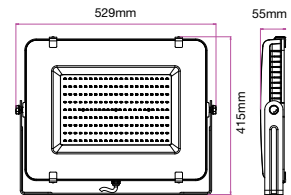

VT-300-W

SKU: 486 | 4000K DAY WHITE
SKU: 487 | 6400K WHITE

WATTS	LUMENS	BOX QTY.
300w	24000	2 pcs

① METER WIRE