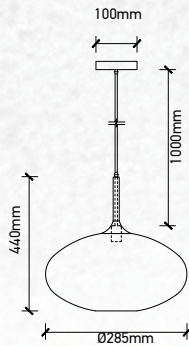

Modern-Amber Glass Pendant

Model:	VT-7281-AG
SKU:	3886
EAN:	3800157621045
Size:	285x440x1000mm
Box Qty:	4Pcs
Material:	Glass+Metal