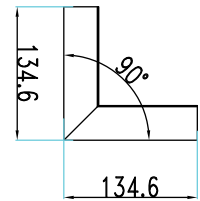

SILVER: SKU:388 | 4000K DAY WHITE
WHITE: SKU:387 | 4000K DAY WHITE

12W
VT-7-41-LW