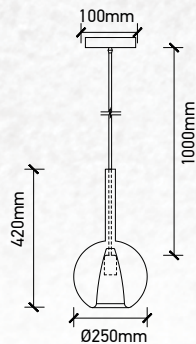

Model:	VT-7304-GW
SKU:	3876
EAN:	3800157620949
Size:	250x420x1000mm
Box Qty:	8Pcs
Material:	Glass+Metal

Double Glass-Gungrey-White