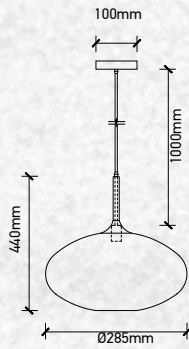

**Modern-White Glass Pendant**

|           |                 |
|-----------|-----------------|
| Model:    | VT-7281-WG      |
| SKU:      | 3884            |
| EAN:      | 3800157621021   |
| Size:     | Ø285x440x1000mm |
| Box Qty:  | 4Pcs            |
| Material: | Glass+Metal     |