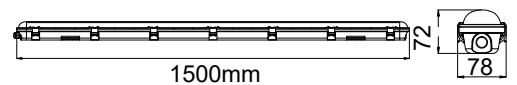

NEW

STAINLESS
STEEL
CLIPS

WATERPROOF FITTINGS

Transparent Cover - M Series SS Clips

Promoting efficiency with its high-lumen (120 lm/W) rating, this new addition to V-TAC's fixtures range is reinforced with secure, stainless steel clips for easier maintenance. The transparent cover allows a brighter, well-distributed light that is perfect for task lighting.

- **SMD LED Chip**
- **20,000 hrs Lifespan**
- **120° Beam Angle**
- **AC:200-240V,50/60Hz**
- **On/Off Cycles >15000**
- **Body Type: PC**
- **CRI >80**
- **PF >0.9**
- **IP65**
- **SS Clips**

MODEL:	WATTS	LUMENS	WEIGHT-KG	BOX QTY.	SKU: 20219 | 4000K DAY WHITE SKU: 20218 | 6400K WHITE
VT-120136-T	36w	4320	1.238	12 pcs	

3
YEAR
WARRANTY

4
FEET

IP65
RATING

120
Lumen/W

MODEL:	WATTS	LUMENS	WEIGHT-KG	BOX QTY.	SKU: 20213 | 4000K DAY WHITE SKU: 20212 | 6400K WHITE
VT-150148-T	48w	5760	1.542	12 pcs	

3
YEAR
WARRANTY

5
FEET

IP65
RATING

120
Lumen/W