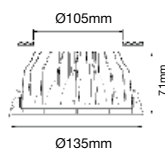

Sensor Compatible:	Yes
Voltage/Frequency:	AC:220-240V,50Hz
Luminous Flux:	730lm
LED Type:	COB
CRI:	>80
PF:	>0.5

Beam Angle:	120°
Body Type:	PKW
Color of Fixture:	PKW
Shape:	Round
Dimension:	Ø135x71mm
Cutting Size:	Ø105mm
Box Qty:	27 Pcs