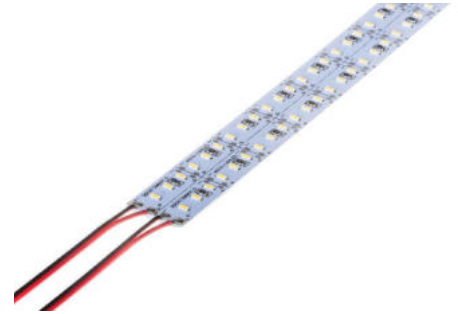

2
PCS PACK

Bar 4014 144 LEDs

18w   **VT-4014 144-2Pc**

SKU: 2535 - 3000K Warm White   3800157625883
SKU: 2537 - 6400K White   3800157625906

Current:	1.5A
Voltage:	DC:12V
Lumens/LED:	20-24lm
LM/M:	1700lm
Size:	1M
LED Type:	SMD
IP Rating:	IP20
Box Qty:	125 Pcs