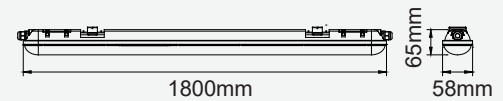

Aluminum Body frame

Waterproof Fittings

MODEL	WATTS	LUMENS	ON/OFF	BODY TYPE	PF	WEIGHT-KG	BOX QTY.
VT-160	60w	7200	15000	Plastic+Aluminium	>0.9	2.10	9 pcs

SKU: 678 | 4000K DAY WHITE
SKU: 679 | 6400K WHITE

5
YEAR
WARRANTY

4
FEET

IP65
RATING

120
Lumen/W