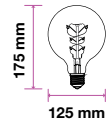

Amber Cover -Filament-Globe-E27

5W VT-2085D

SKU: 7415 - 2200K Warm White 3800157631990

EQ. Watts:	30w
Voltage/Frequency:	AC:220-240V,50/60Hz
Luminous Flux:	300lm
Commercial Type:	G125

LED Type:	Filament
CRI:	>80
PF:	>0.5
Base:	E27