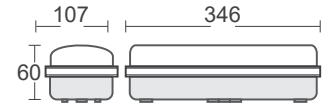

NEW

12Hrs
CHARGING TIME

IP65
RATING