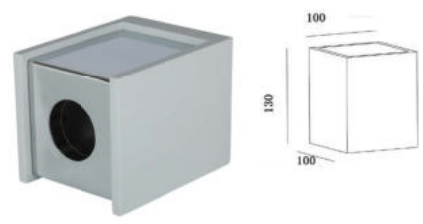

Fitting-Square Metal-1XGU10

Model No	VT-860-CHM
SKU:	3142
Base:	GU10
Material:	Gypsum with metal
Shape:	Square
Color of Fxture:	Grey+Chrome
Dimension:	100x100x130mm
Cutting Size:	N/A
EAN:	3800157635417
Box Qty:	12pcs