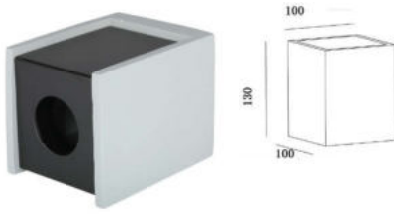

Fitting-Square Metal-1XGU10

Model No	VT-860-GBM
SKU:	3143
Base:	GU10
Material:	Gypsum with metal
Shape:	Square
Color of Fixture:	Grey+Gun Black
Dimension:	100x100x130mm
Cutting Size:	N/A
EAN:	3800157635424
Box Qty:	12pcs