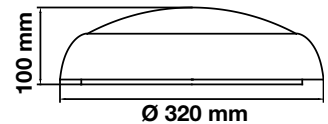

Bulkhead CCT Changeable With Switch

Our resilient IP65 LED bulkheads make a good choice for outdoor residential, business, and industrial areas that need constant lighting since they can withstand weather, dust. This new model has an easy switch for colour temperature tuning to achieve any lighting mood in any room. No need to worry about which colour temperature for any room when you can have it all – readily available with just a flick of a switch.

- AC:200-240V,50/60Hz
- CRI >80
- 30,000 Life Hours
- 120° Beam Angle
- PC Material
- Built in Switch for CCT Changing

EASY TOGGLE SWITCH

3000K 4000K 6400K

EASY ACCESS FOR
COLOR CHANGING
WITH BUTTON

MODEL	WATTS	LUMENS	BOX QTY.
VT-2-17	15w	1400	10 pcs

SKU: 20016 | 3 IN 1