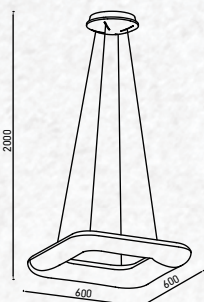

Designer Series Pendant-Color Changing

42W VT-7607

SKU: 3963 -3IN1

3800157636575

Voltage/Frequency: AC:220-240V,50Hz

Luminous Flux: 3400lm

LED Type: SMD

CRI: >80

PF: >0.9

Beam Angle: 120°

No. of LED: 384 pcs

Material : PC

Unit GW : 4.80 kgs

Life Span: 30,000 Hours

Size : 600x600x2000mm

Box Qty: 1Pcs