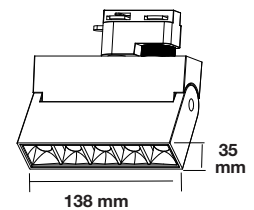

MODEL	WATTS	LUMENS	PF	CRI	BOX QTY.	BEAM ANGLE
VT-431-W	25W	2000	>0.9	>90	20 pcs	30°

SKU: 20009 | 2700K WARM WHITE

SKU: 20010 | 4000K DAY WHITE