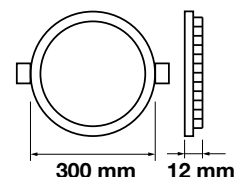

Emergency Pack: Available
Voltage/Frequency: AC:85-265V,50/60Hz
Luminous Flux: 2400lm
Beam Angle: 120°

LED Type: SMD
CRI: >80
PF: >0.9
Shape: Round

Body Type: Aluminium
Dimension: Ø300x12mm
Box Qty: 10 Pcs