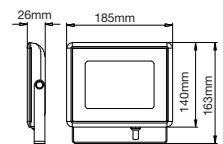

**IP65
RATING**

E Series-White Body

10W VT-4011W

SKU: 5943 - 3000K Warm White 3800157625364
SKU: 5944 - 4000K Day White 3800157625371
SKU: 5945 - 6500K White 3800157625388

Sensor Compatible:	Yes
Voltage/Frequency:	AC:220-240V,50Hz
Luminous Flux:	850lm
Color of Fixture:	White
CRI:	>70
PF:	>0.9
IP Rating:	IP65
Beam Angle:	110°
Body Type:	Aluminium
Dimension:	110x112x22mm
Box Qty:	40 Pcs

**IP65
RATING**

E Series-White Body

20W VT-4021W

SKU: 5949 - 3000K Warm White 3800157625425
SKU: 5950 - 4000K Day White 3800157625432
SKU: 5951 - 6500K White 3800157625449

Sensor Compatible:	Yes
Voltage/Frequency:	AC:220-240V,50/60Hz
Luminous Flux:	1700lm
Color of Fixture:	White
CRI:	>70
PF:	>0.9
IP Rating:	IP65
Beam Angle:	110°
Body Type:	Aluminium
Dimension:	150x143x26mm
Box Qty:	20 Pcs

**IP65
RATING**

E Series-White Body

30W VT-4031W

SKU: 5955 - 3000K Warm White 3800157625487
SKU: 5956 - 4000K Day White 3800157625494
SKU: 5957 - 6500K White 3800157625500

Sensor Compatible:	Yes
Voltage/Frequency:	AC:220-240V,50Hz
Luminous Flux:	2550lm
Color of Fixture:	White
CRI:	>70
PF:	>0.9
IP Rating:	IP65
Beam Angle:	110°
Body Type:	Aluminium
Dimension:	185x163x26mm
Box Qty:	20 Pcs