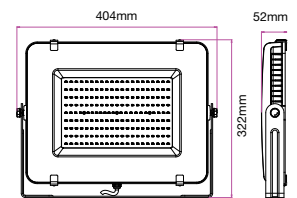

VT-150-B

SKU: 475 | 3000K WARM WHITE
SKU: 476 | 4000K DAY WHITE
SKU: 477 | 6400K WHITE

WATTS	LUMENS	BOX QTY.
150w	12000	2 pcs