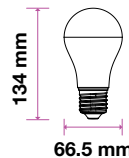

Beam Angle:	200°
Body Type:	Thermoplastic
Dimension:	65x135mm
Box Qty:	100 Pcs