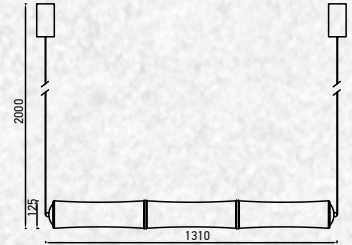

Designer Series Pendant-TRIAC Dimmable

52w VT-7072

SKU: 3979 -3000K Warm White 3800157636735

Voltage/Frequency:	AC:220-240V,50Hz
Luminous Flux:	3400lm
LED Type:	SMD
CRI:	>80
PF:	>0.9
Beam Angle:	120°

No. of LED:	300 pcs
Material :	PC
Unit GW :	3.5 kgs
Life Span:	30,000 Hours
Size :	1310x125x2000mm
Box Qty:	1Pcs