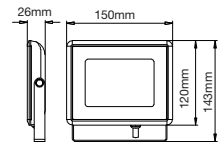

**IP65
RATING**

E Series-White Body

30W VT-4031W

SKU: 5955 - 3000K Warm White 3800157625487
SKU: 5956 - 4000K Day White 3800157625494
SKU: 5957 - 6500K White 3800157625500

Sensor Compatible:	Yes
Voltage/Frequency:	AC:220-240V,50Hz
Luminous Flux:	2550lm
Color of Fixture:	White
CRI:	>70
PF:	>0.9
IP Rating:	IP65
Beam Angle:	110°
Body Type:	Aluminium
Dimension:	185x163x26mm
Box Qty:	20 Pcs