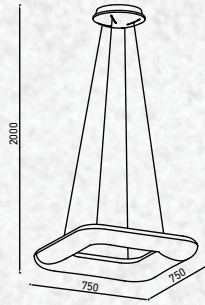

Designer Series Pendant-Color Changing

80W VT-7751

SKU: 3964-3IN1

3800157636582

Voltage/Frequency: AC:220-240V,50Hz

Luminous Flux: 6600lm

LED Type: SMD

CRI: >80

PF: >0.9

Beam Angle: 120°

No. of LED: 768 pcs

Material : PC

Unit GW : 7.00 kgs

Life Span: 30,000 Hours

Size : 750x750x2000mm

Box Qty: 1Pcs

**COLOR
CHANGING
WITH REMOTE**

Designer Series Pendant-Color Changing

60W VT-7606

SKU: 3961-3IN1

3800157636551

Voltage/Frequency: AC:220-240V,50Hz

Luminous Flux: 5400lm

LED Type: SMD

CRI: >80

PF: >0.9

Beam Angle: 120°

No. of LED: 604 pcs

Material : PC

Unit GW : 7.5 kgs

Life Span: 30,000 Hours

Size : 600x300x2000mm

Box Qty: 1Pcs