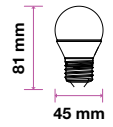

LED Type:	SMD
CRI:	>80
PF:	>0.4
Base:	E27

Beam Angle:	180°
Body Type:	Thermoplastic
Dimension:	Ø45x81mm
Box Qty:	200pcs