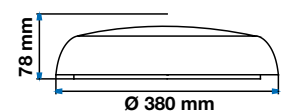

| MODEL   | WATTS | LUMENS | BOX QTY. | SKU: 20095   3IN1 |
|---------|-------|--------|----------|-------------------|
| VT-24SE | 20w   | 1850   | 10 pcs   | UNIT COLOR: WHITE |