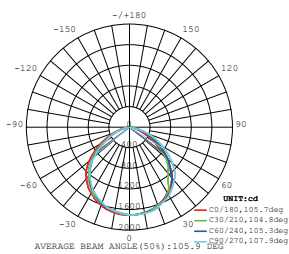

WORK FLOODLIGHT

Heavy-duty, reliable LED work floodlight — V-TAC's LED Work Light is designed with dual voltage AC:85-265V and comes with 3-metre wire. Built with optional EU/BS plug for direct connection, with adjustable stand and carry handle. Suitable for garages, workshops, basements, car repair shops and more.

- **Input AC:85-265V,50Hz**
- **CRI >80**
- **PF >0.9**
- **30,000 Life Hours**
- **100° Beam Angle**
- **Material Die cast aluminium**
- **3 Meter wire length**
- **IP44**

LUMINOUS INTENSITY DISTRIBUTION DIAGRAM

VT-51

SKU: 945 | 4000K DAY WHITE
SKU: 946 | 6400K WHITE

EU PLUG