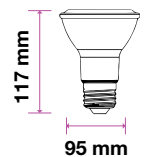

MODEL	WATTS	EQ.WATTS	LUMENS	BASE	SHAPE	BOX QTY.
VT-230	11w	95w	825	E27	PAR30	30 pcs

- SKU: 153 | 3000K WARM WHITE
- SKU: 154 | 4000K DAY WHITE
- SKU: 155 | 6400K WHITE