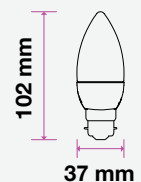

MODEL	WATTS	EQ.WATTS	LUMENS	BASE	SHAPE	BOX QTY.
VT-223	5.5w	40w	470	B22	Candle	192 pcs

SKU: 103 | 3000K WARM WHITE