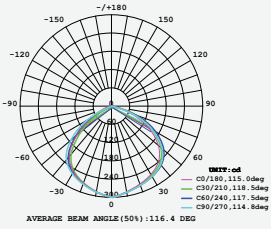

LUMINOUS INTENSITY DISTRIBUTION DIAGRAM