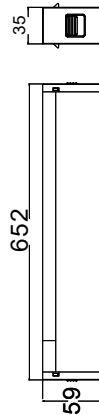

Magnetic Linear Light

20w VT-4121

SKU: 7954 - 3000K Warm White 3800157652728
SKU: 7955 - 4000K Day White 3800157652735

Voltage/Frequency:	DC:24V	Beam Angle:	100°
Luminous Flux:	1600lm	Body Type:	Aluminium
LED Type:	SMD	Life span:	30,000 Hours
CRI:	>90	Dimension:	652x35x59mm
Color of Fixture:	Black	Box Qty:	12 PCS

3 YEAR WARRANTY*

Magnetic Linear Light

30w VT-4131

SKU: 7956 - 3000K Warm White 3800157652742
SKU: 7957 - 4000K Day White 3800157652759

Voltage/Frequency:	DC:24V	Beam Angle:	100°
Luminous Flux:	2700lm	Body Type:	Aluminium
LED Type:	SMD	Life span:	30,000 Hours
CRI:	>90	Dimension:	970x35x59mm
Color of Fixture:	Black	Box Qty:	12 PCS

3 YEAR WARRANTY*