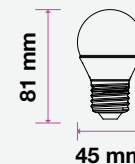

MODEL	WATTS	EQ.WATTS	LUMENS	BASE	SHAPE	BOX QTY.
VT-283	5.5w	40w	470	E27	G45	200 pcs
SKU: 857	| 3000K WARM WHITE					

ALSO AVAILABLE