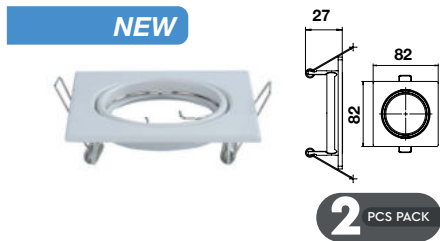

Fitting-Round-GU10-2Pc Pack

Model No	VT-817-W-SQ
SKU:	8941
Base:	GU10
Material:	Ferrum
Shape:	Square
Color of Fxture:	White
Dimension:	82x82x27mm
Cutting Size:	70x70mm
EAN:	3800157657945
Box Qty:	100 Pcs