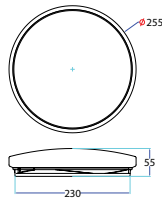

Sensor Compatible: **Yes**
Voltage/Frequency: **AC:175-265V,50/60Hz**
Luminous Flux: **720lm**
IP Rating: **IP20**
CRI: **>80**
PF: **>0.5**

Beam Angle: **120°**
Color of Fixture: **White**
Body Type: **Plastic**
Shape: **Round**
Dimension: **Ø255x55mm**
Box Qty: **5 Pcs**

Smart Domelight-CCT Changeable by Switch

18w VT-8418-M

SKU: 7605 - 3IN1 3800157652209