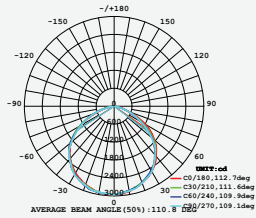

VT-100-G

- SKU: 472 | 3000K WARM WHITE
- SKU: 473 | 4000K DAY WHITE
- SKU: 474 | 6400K WHITE

WATTS	LUMENS	BOX QTY.
100w	8000	4 pcs

① METER WIRE

VT-150-G

- SKU: 481 | 3000K WARM WHITE
- SKU: 482 | 4000K DAY WHITE
- SKU: 483 | 6400K WHITE

WATTS	LUMENS	BOX QTY.
150w	12000	2 pcs

① METER WIRE

VT-200-G

- SKU: 484 | 4000K DAY WHITE
- SKU: 485 | 6400K WHITE

WATTS	LUMENS	BOX QTY.
200w	16000	2 pcs

① METER WIRE

VT-300-G

- SKU: 488 | 4000K DAY WHITE
- SKU: 489 | 6400K WHITE

WATTS	LUMENS	BOX QTY.
300w	24000	2 pcs

① METER WIRE