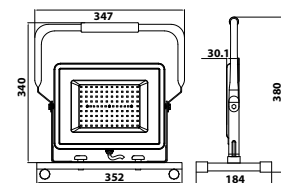

WATTS	LUMENS	BOX QTY.
100W	8000	10 pcs