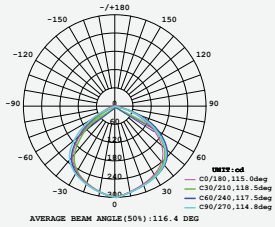

LUMINOUS INTENSITY DISTRIBUTION DIAGRAM