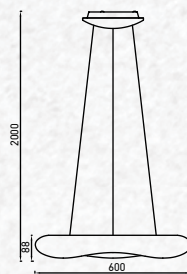

Designer Series Pendant-Color Changing

38w VT-7605

SKU: 3959 -3IN1 3800157636537

Voltage/Frequency:	AC:220-240V,50Hz
Luminous Flux:	3300lm
LED Type:	SMD
CRI:	>80
PF:	>0.9
Beam Angle:	120°
No. of LED:	384 pcs
Material :	PC
Unit GW :	3.90 kgs
Life Span:	30,000 Hours
Size :	600x2000mm
Box Qty:	1Pcs