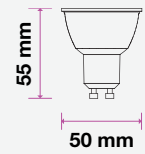

MODEL WATTS EQ.WATTS LUMENS BASE BOX QTY.
VT-247D **6.5w** **55w** **450** **GU10** **200 pcs**
SKU: 198 | 3000K WARM WHITE
SKU: 199 | 4000K DAY WHITE
SKU: 200 | 6400K WHITE