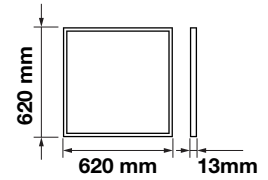

Emergency Pack:	Available
Voltage/Frequency:	AC:220-240V,50/60Hz
Luminous Flux:	3480lm
Beam Angle:	120°

LED Type:	SMD
CRI:	>80
PF:	>0.9
Shape:	Square

Body Type:	Aluminium+PMMA+PP
Dimension:	620x620x13mm
Box Qty:	6 Pcs