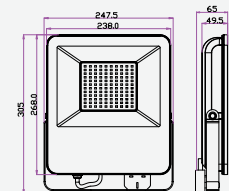

WATTS	LUMENS	BOX QTY.
100W	10000	4 pcs