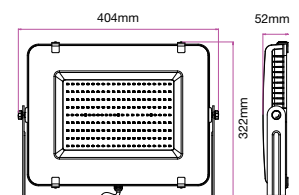

VT-150-W

SKU: 478 | 3000K WARM WHITE
SKU: 479 | 4000K DAY WHITE
SKU: 480 | 6400K WHITE

WATTS	LUMENS	BOX QTY.
150w	12000	2 pcs