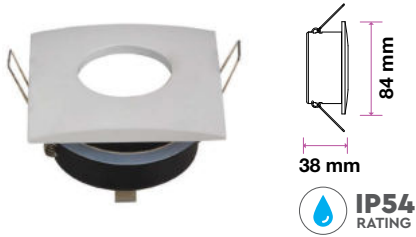

Fitting-Square-GU10

Model No	VT-787SQ-WH
SKU:	3615
Base:	GU10
Material:	Zinc Alloy+Ferrum
Shape:	Square
Color of Fixture:	White
Dimension:	84x84x38mm
Cutting Size:	75mm
EAN:	3800157607445
Box Qty:	100 Pcs