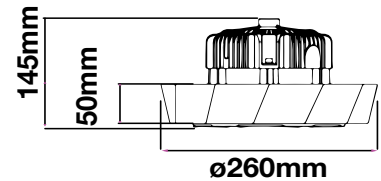

MODEL	WATTS	LUMENS	BEAM ANGLE	BOX QTY.
VT-9-103	100w	12000	120°	1 pcs

SKU: 577 | 4000K DAY WHITE
SKU: 578 | 6400K WHITE