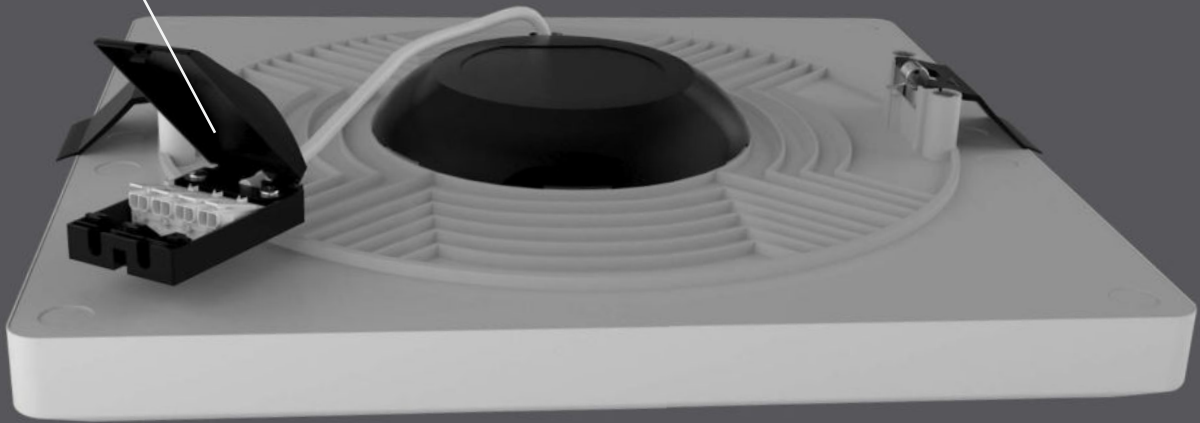

Quick Connector