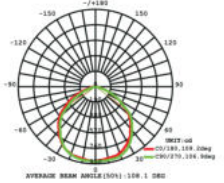

Sensor Compatible:	Yes
Voltage/Frequency:	AC:220-240V,50/60Hz
Luminous Flux:	4250lm
Color of Fixture:	White
CRI:	>70
PF:	>0.9
IP Rating:	IP65
Beam Angle:	110°
Body Type:	Aluminium
Dimension:	245x192x28mm
Box Qty:	10 Pcs