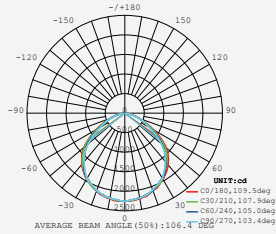

LUMINOUS INTENSITY DISTRIBUTION DIAGRAM