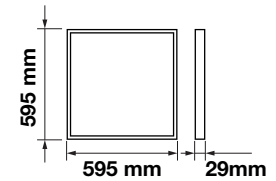

CCT Changing Panel
40w VT-6240

SKU: 6605 - 3IN1

3800157654852

Voltage/Frequency: AC:200-240V,50/60Hz
Luminous Flux: 3200lm
Beam Angle: 120°

LED Type: SMD
CRI: >80
PF: >0.9
Shape: Square

Body Type: FE+PP
Dimension: 595x595x29mm
Box Qty: 6 Pcs