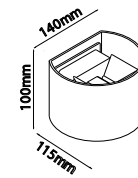

Grey

SKU: 7083 - 3000K Warm White 3800157616423
SKU: 7092 - 4000K Day White 3800157616928