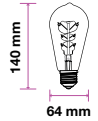

Amber Cover -Filament-ST64-E27

6W VT-1966

SKU: 4362 - 2200K Warm White 3800157602754

EQ. Watts:	45w
Voltage/Frequency:	AC:220-240V,50Hz
Luminous Flux:	500lm
Commercial Type:	ST64

LED Type:	Filament
CRI:	>80
PF:	>0.5
Base:	E27

Beam Angle:	300°
Body Type:	Glass
Dimension:	64x138mm
Box Qty:	50 Pcs