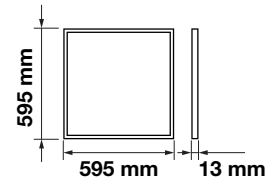

Emergency Pack:	Available
Voltage/Frequency:	AC:200-240V,50/60Hz
Luminous Flux:	4320lm
Beam Angle:	120°

LED Type:	SMD
CRI:	>80
PF:	>0.9
Shape:	Square

Body Type:	Aluminium+PMMA+PC
Dimension:	595x595x13mm
Box Qty:	6 Pcs