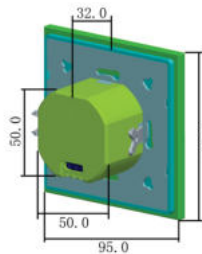

**Microwave Sensor
VT-8084-W**

SKU:	15021	3800157641272
Sensor Type:	Microwave	
Colour:	White	
Detection Range:	180°	
Voltage:	AC:220-240V,50/60Hz	
Detection Distance:	5-15m	
Rated Load:	300w(LED)	
Ambient Light:	<3-2000LUX (adjustable)	
Body Type:	PC+Glass	
IP Rating:	IP65	
Dimension:	95x50x95mm	
Time Delay:	Min.10sec±3sec, Max. 12min±1min	
Box Qty:	50 Pcs