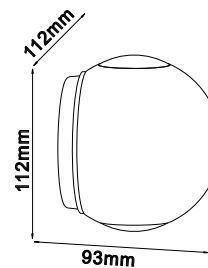

Round Light
6W VT-836

Sensor Compatible:	Yes
Voltage/Frequency:	AC:220-240V,50/60Hz
Luminous Flux:	660lm
IP Rating:	IP65
CRI:	>80

PF:	>0.5
Beam Angle:	Up-Down 90°
Body Type:	Aluminium
Dimension:	112x112x93mm
Box Qty:	20 Pcs