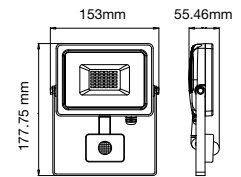

VT-20-S-W

SKU: 448 | 3000K WARM WHITE
SKU: 449 | 4000K DAY WHITE
SKU: 450 | 6400K WHITE

WATTS	LUMENS	BOX QTY.
20w	1600	20 pcs