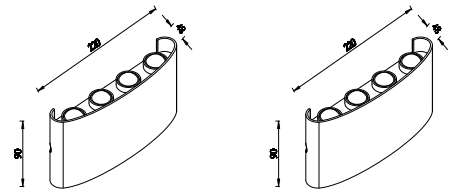

Black

SKU: 8619 - 3000K Warm White 3800157652315
SKU: 8620 - 4000K Day White 3800157652322

White

SKU: 8617 - 3000K Warm White 3800157652292
SKU: 8618 - 4000K Day White 3800157652308

Up-Down Lights

8W VT-848-B

Sensor Compatible:	Yes
Voltage/Frequency:	AC:220-240V,50Hz
Luminous Flux:	800lm
IP Rating:	IP54
CRI:	>80

PF:	>0.6
Beam Angle:	Up150° / Down150°
Body Type:	Aluminium
Dimension:	220x48x90mm
Box Qty:	20 Pcs

Black

SKU: 8563 - 3000K White 3800157643740
SKU: 8561 - 6400K White 3800157643726

White

SKU: 8562 - 3000K Warm White 3800157643733
SKU: 8560 - 6400K White 3800157643719

LED Wall Lights

4W VT-844-B

Sensor Compatible:	Yes
Voltage/Frequency:	AC:220-240V,50/60Hz
Luminous Flux:	150lm
IP Rating:	IP65
CRI:	>80

PF:	>0.4
Beam Angle:	41°
Body Type:	Nylon
Dimension:	83x123x30mm
Box Qty:	10 Pcs