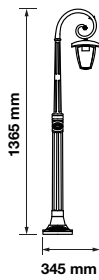

Stand Lamp

VT-737

SKU: 7060

3800157612630

Voltage:	AC:220-240V,50Hz
Max.Watts:	60W
IP Rating:	IP44
Holder:	E27
Color of Fixture:	Black
Body Type:	Aluminium+Glass
Size:	345x1365mm
Box Qty:	1 Pcs