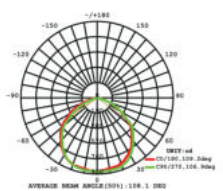

**IP65
RATING**

E Series-White Body

10W VT-4011W

SKU: 5943 - 3000K Warm White 3800157625364
SKU: 5944 - 4000K Day White 3800157625371
SKU: 5945 - 6500K White 3800157625388

Sensor Compatible:	Yes
Voltage/Frequency:	AC:220-240V,50Hz
Luminous Flux:	850lm
Color of Fixture:	White
CRI:	>70
PF:	>0.9
IP Rating:	IP65
Beam Angle:	110°
Body Type:	Aluminium
Dimension:	110x112x22mm
Box Qty:	40 Pcs

**IP65
RATING**

E Series-White Body

20W VT-4021W

SKU: 5949 - 3000K Warm White 3800157625425
SKU: 5950 - 4000K Day White 3800157625432
SKU: 5951 - 6500K White 3800157625449

Sensor Compatible:	Yes
Voltage/Frequency:	AC:220-240V,50/60Hz
Luminous Flux:	1700lm
Color of Fixture:	White
CRI:	>70
PF:	>0.9
IP Rating:	IP65
Beam Angle:	110°
Body Type:	Aluminium
Dimension:	150x143x26mm
Box Qty:	20 Pcs

**IP65
RATING**

E Series-White Body

30W VT-4031W

SKU: 5955 - 3000K Warm White 3800157625487
SKU: 5956 - 4000K Day White 3800157625494
SKU: 5957 - 6500K White 3800157625500

Sensor Compatible:	Yes
Voltage/Frequency:	AC:220-240V,50Hz
Luminous Flux:	2550lm
Color of Fixture:	White
CRI:	>70
PF:	>0.9
IP Rating:	IP65
Beam Angle:	110°
Body Type:	Aluminium
Dimension:	185x163x26mm
Box Qty:	20 Pcs