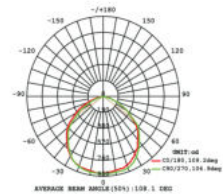

**IP65
RATING**

E Series-White Body

20W VT-4021W

SKU: 5949 - 3000K Warm White 3800157625425
SKU: 5950 - 4000K Day White 3800157625432
SKU: 5951 - 6500K White 3800157625449

Sensor Compatible:	Yes
Voltage/Frequency:	AC:220-240V,50/60Hz
Luminous Flux:	1700lm
Color of Fixture:	White
CRI:	>70
PF:	>0.9
IP Rating:	IP65
Beam Angle:	110°
Body Type:	Aluminium
Dimension:	150x143x26mm
Box Qty:	20 Pcs