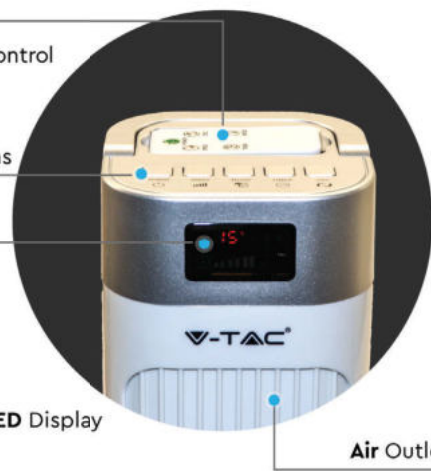

VT-4538

SKU: 7926 EAN: 3800157654517

- Power(Watts): 45
- Voltage/Freq: AC:220-240V,50/60Hz
- Size(inches): 31
- Material: ABS
- Unit Color: White
- Speed: 3(Low-Med-High)
- Function: Oscillation Function
- Timer: 1hr(Max)
- Plug Type: EU
- IP Rating: IP20
- Box Qty: 1pc

Oscillation
Low | Medium | High

3 Fan Speed
Low | Medium | High

Tower Fan