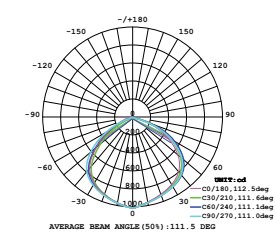

LUMINOUS INTENSITY DISTRIBUTION DIAGRAM