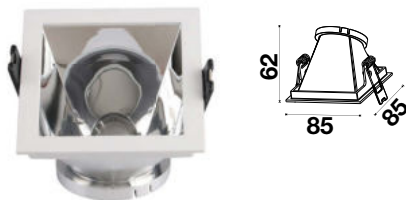

Fitting Square-GU10

Model No	VT-875-WC
SKU:	3168
Base:	GU10
Material:	Aluminium+PC
Shape:	Square
Color of Fxture:	White+Chrome
Dimension:	85x85x62mm
Cutting Size:	80x80mm
EAN:	3800157639118
Box Qty:	50 Pcs