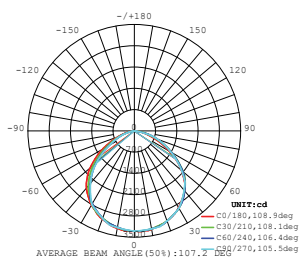

SLIM FLOODLIGHT - H STAND

Powerful, slim-built floodlight with heavy-duty H stand for high-quality outdoor lighting performance. The floodlight is tiltable/adjustable and comes with a three-metre wire for maximum portability. Perfect for industrial areas – construction sites, repair shops and garages, warehouses, etc.

- **Input AC:220-240V,50Hz**
- **CRI >80**
- **PF >0.9**
- **25,000 Life Hours**
- **100° Beam Angle**
- **Material: Diecast Aluminum**
- **On/Off cycle: >15000**
- **H Stand with 3 meter wire (EU Plug)**

5 YEAR
WARRANTY*

LUMINOUS INTENSITY DISTRIBUTION DIAGRAM

NEW

VT-109

SKU: 20124 | 4000K DAY WHITE
SKU: 20125 | 6400K WHITE

EU PLUG