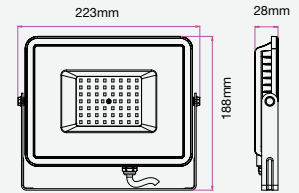

VT-50-W

SKU: 409 | 3000K WARM WHITE
SKU: 410 | 4000K DAY WHITE
SKU: 411 | 6400K WHITE

WATTS	LUMENS	BOX QTY.
50w	4000	8 pcs