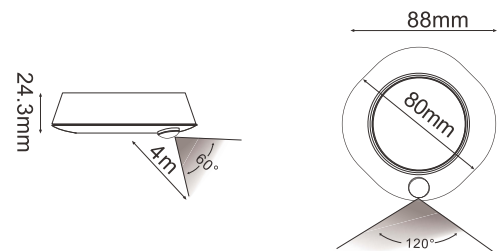

(When light intensity is more than 10 lx, light keep off even though people in. Less than 10 lx, PIR Sensor works)

LED CABINET LIGHT

Enjoy the convenience of V-TAC's new LED cabinet lights with built-in PIR sensor. Ideal for wardrobes, bookshelves, drawers, and tool cabinets. Fully powered by batteries, designed for a neat installation.

- **Easy to mount**
- **Automatic sensing**
- **Uses battery instead of power supply, no wires**
- **Ideal for wardrobes, bookcases, cupboards, and more...**

2 YEAR
WARRANTY*

VT-80

SKU: 813 | 4000K DAY WHITE

WATTS	LUMENS	BOX QTY.
1.5w	80	50 pcs

3xAAA (Battery not included)

VT-81

SKU: 814 | 4000K DAY WHITE

WATTS	LUMENS	BOX QTY.
1.5w	135	50 pcs

4xAA (Battery not included)