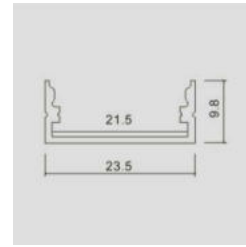

Aluminium Profiles-Milky

Model No:	VT-8108
SKU:	3352
Dimension:	2000x23.5x10mm
Color of Fixture:	Milky
EAN:	3800157636803

Aluminium Profiles-White Housing

Model No:	VT-8108-W
SKU:	3367
Dimension:	2000x23.5x10mm
Color of Fixture:	White
EAN:	3800157640176

Box Qty. 120 Pcs