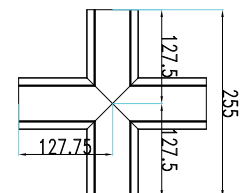

SILVER: SKU:394 | 4000K DAY WHITE
WHITE: SKU:393 | 4000K DAY WHITE