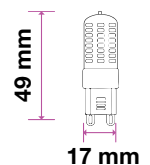

MODEL	WATTS	EQ.WATTS	LUMENS	BASE	BOX QTY.
VT-204	3w	25w	300	G9	200 pcs

- SKU: 246 | 3000K WARM WHITE
- SKU: 247 | 4000K DAY WHITE
- SKU: 248 | 6400K WHITE