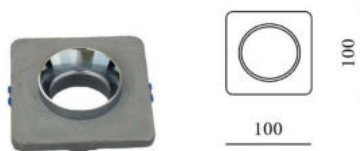

Fitting-Recessed-1XGU10

Model No	VT-862-CHG
SKU:	3120
Base:	GU10
Material:	Gypsum with metal
Shape:	Square
Color of Fixture:	Grey+Chrome
Dimension:	100x100x40mm
Cutting Size:	ø80mm
EAN:	3800157634458
Box Qty:	24 pcs