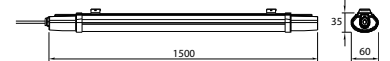

Voltage/Frequency:	AC:200-240V,50/60Hz
Luminous Flux:	4000lm
LED Type:	SMD2835
CRI:	>80

PF:	>0.9
Beam Angle:	120°
Body Type:	PC
On/Off:	>15,000

Life span:	20,000 Hours
Gross weight:	0.558 kg
Dimension:	1500x60x35mm
Box Qty:	20 Pcs