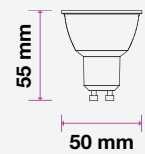

MODEL WATTS EQ.WATTS LUMENS BASE BOX QTY.
VT-227D **6.5w** **35w** **450** **GU10** **200 pcs**
SKU: 195 | 3000K WARM WHITE
SKU: 196 | 4000K DAY WHITE
SKU: 197 | 6400K WHITE