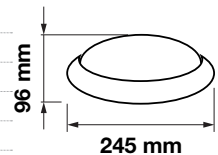

|                   |                        |
|-------------------|------------------------|
| Beam Angle:       | 120°                   |
| Color of Fixture: | White                  |
| Body Type:        | Plastic CLAD Aluminium |
| Shape:            | Oval                   |
| Dimension:        | Ø245x96mm              |
| Box Qty:          | 10 Pcs                 |