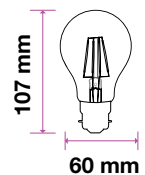

MODEL	WATTS	EQ.WATTS	LUMENS	BASE	SHAPE	BOX QTY.
VT-208	4w	40w	400	B22	A60	96 pcs

SKU: 106 | 3000K WARM WHITE