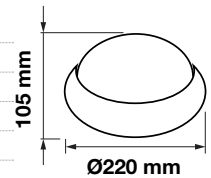

Dome Series - Round

12W VT-8015-B

SKU: 1349 - 3000K Warm White 3800157624046
SKU: 5052 - 4000K Day White 3800157603317
SKU: 5051 - 6400K White 3800157603300

Sensor Compatible:	Yes
Voltage/Frequency:	AC:200-240V,50/60Hz
Luminous Flux:	840lm
IP Rating:	IP54
CRI:	>70
PF:	>0.5

Beam Angle:	120°
Color of Fixture:	Black
Body Type:	Plastic CLAD Aluminium
Shape:	Round
Dimension:	Ø220x105mm
Box Qty:	10 Pcs