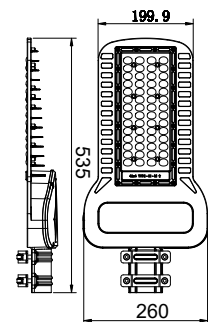

VT-154ST

SKU: 962 | 4000K DAY WHITE
SKU: 963 | 6400K WHITE

WATTS	LUMENS	BOX QTY.
150w	18000	2 pcs