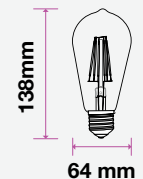

MODEL	WATTS	EQ.WATTS	LUMENS	BASE	SHAPE	BOX QTY.
VT-276	6w	55w	725	E27	ST64	50 pcs

SKU: 290 | 2200K WARM WHITE