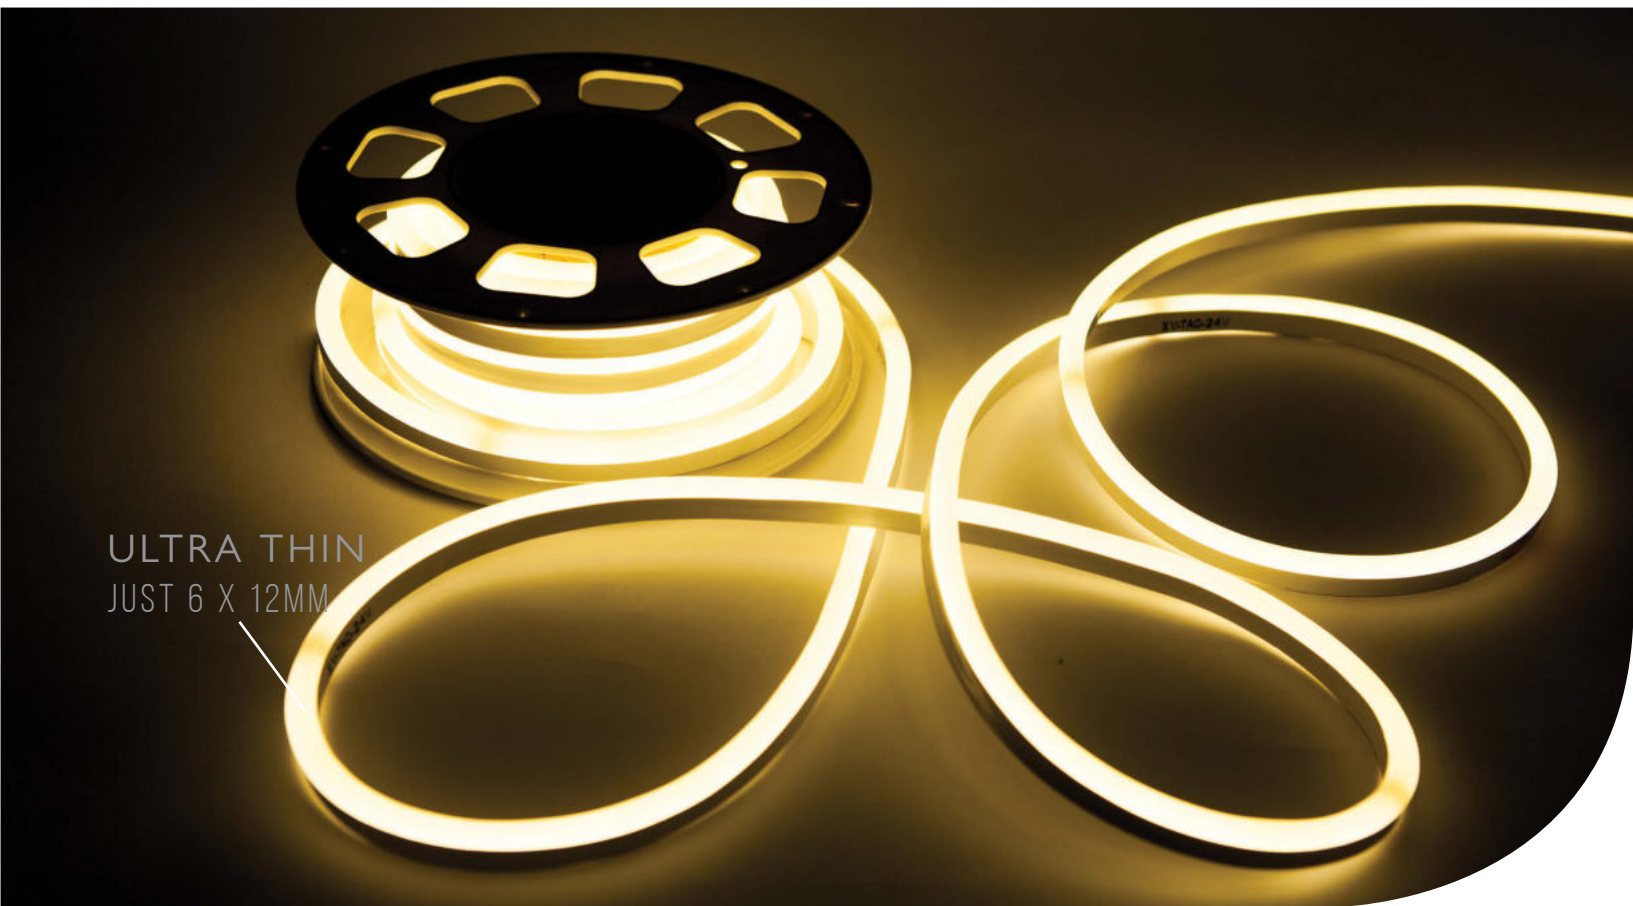

MODEL	WATTS	LUMENS	VOLTAGE	BOX QTY.	SKU: 320 | 3000K WARM WHITE SKU: 321 | 4000K DAY WHITE SKU: 322 | 6400K WHITE
VT-10-240	15w	1600	DC:24V	80 Packets	

MODEL	WATTS	LUMENS	VOLTAGE	BOX QTY.	SKU: 323 | 3000K WARM WHITE SKU: 324 | 4000K DAY WHITE SKU: 325 | 6400K WHITE
VT-5-120	12w	1200	DC:12V	80 Packets	

ULTRA THIN
JUST 6 X 12MM

WATERPROOF LED NEON FLEX

MODEL	WATTS	LUMENS	VOLTAGE	BOX QTY.	SKU: 326 | 3000K WARM WHITE SKU:327 | 4000K DAY WHITE SKU:328 | 6400K WHITE
VT-55	10w	300	DC:12V	40 Packets