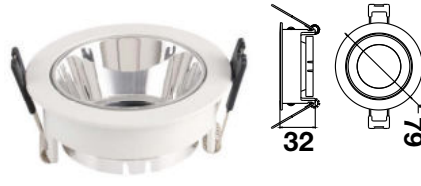

Fitting Round-GU10

Model No	VT-872-WC
SKU:	3156
Base:	GU10
Material:	Aluminium+PC
Shape:	Round
Color of Fixture:	White+Chrome
Dimension:	79x32mm
Cutting Size:	72mm
EAN:	3800157638999
Box Qty:	50 Pcs