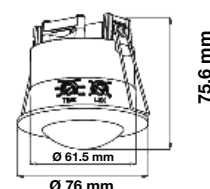

Manual Override Function:

1. Automatic Sensor Override Mode - Turn the switch OFF and ON within 3 Seconds, the sensor will be overridden and switched off. The light will work continuously and normally.(Make sure the automatic mode is switched ON before using this functionality).
2. Sensor Switch On - Turn the switch OFF for 20 seconds and switch it back ON. The sensor will restart and work as per the settings adjusted.
3. If the light is left idle for a longer period of time, the sensor will automatically switch back to automatic mode (Possible when the outside light reaches 100Lux).