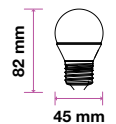

Bulbs-G45-E27
4W VT-1830

SKU: 4160 - 2700K Warm White 3800230621047
SKU: 4162 - 4000K Day White 3800230621054
SKU: 4207 - 6400K White 3800230624611

EQ. Watts: **30w**
Voltage/Frequency: **AC:220-240V,50Hz**
Luminous Flux: **320lm**
Commercial Type: **G45**

LED Type: **SMD**
CRI: **>80**
PF: **>0.4**
Base: **E27**

Beam Angle: **180°**
Body Type: **ThermoPlastic**
Dimension: **45x82mm**
Box Qty: **200 Pcs**