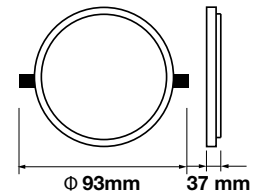

- Quick Connector
- SMD LED Type
- 30,000 hrs Lifespan
- 120° Beam Angle
- AC:220-240V,50Hz
- CRI: >80
- ABS+Plastic Body

**5** YEAR WARRANTY\*

SKU: 628 | 6400K WHITE

| MODEL    | WATTS | LUMENS | BOX QTY. |
|----------|-------|--------|----------|
| VT-608RD | 8w    | 800    | 100 pcs  |