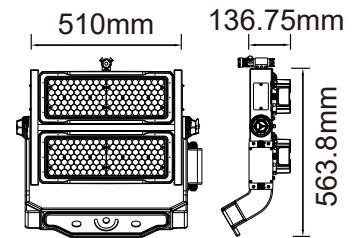

VT-502D

SKU: 497 | 4000K DAY WHITE