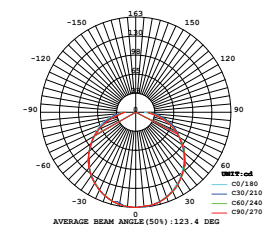

VT-33-BLACK

- SKU: 20113 | 3000K WARM WHITE
- SKU: 20114 | 4000K DAY WHITE
- SKU: 20115 | 6400K WHITE

WATTS	LUMENS	BOX QTY.
10W	650	5 pcs

LUMINOUS INTENSITY DISTRIBUTION DIAGRAM