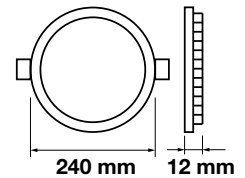

Emergency Pack: Available
Voltage/Frequency: AC:85-265V,50/60Hz
Luminous Flux: 1800lm
Beam Angle: 120°

LED Type: SMD
CRI: >80
PF: >0.9
Shape: Round

Body Type: Aluminium
Dimension: Ø240x12mm
Box Qty: 20 Pcs