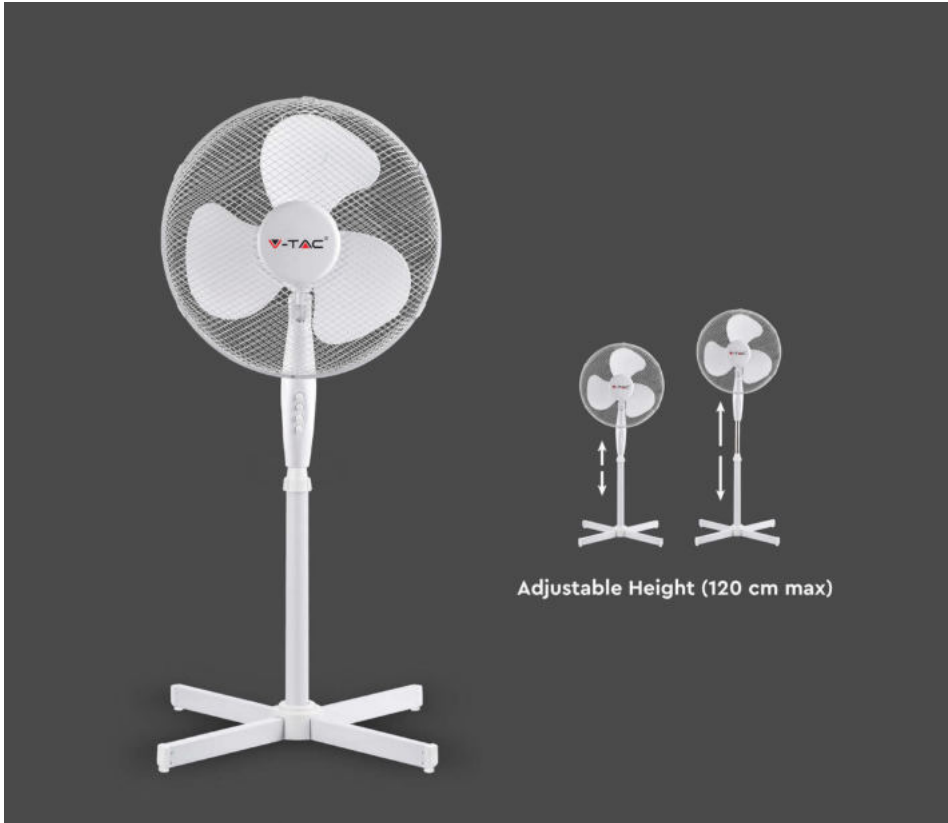

### Box Fan AC Motor

**45W** **VT-5022-G**

SKU:7935 EAN: 3800157656887

LED - 3IN1 CCT

7 MDF BLADES

AC -POWER  
MOTOR

- 24inch(60cm) Decorative ceiling box fan
- 45W AC Motor, 220V 50Hz
- 35W LED (3000lm) - 3IN1 CCT (3000K/4000K/6500K)
- 3 Speeds(low, medium and high) and light remote control
- 7 ABS Blades
- Blade angle 13°
- 360° Air flow
- Revolutions per minute 1100±10RPM