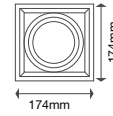

AR111-Accessories

Model No:	VT-7221-B	Dimension:	174x174 mm
SKU:	3581	Cutting Size:	163x163mm
Base:	1XAR111	EAN:	3800157607063
Material:	Aluminium	Box Qty:	24 Pcs
Color of Fixture:	Black