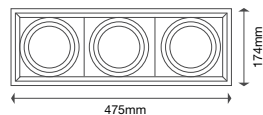

AR111-Accessories

Model No:	VT-7223-W	Dimension:	475x174mm
SKU:	35771	Cutting Size:	168x455mm
Base:	3XAR111	EAN:	3800157604789
Material:	Aluminium	Box Qty:	12 Pcs
Color of Fixture:	White