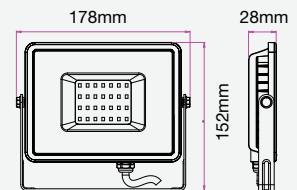

VT-30-G

- SKU: 454 | 3000K WARM WHITE
- SKU: 455 | 4000K DAY WHITE
- SKU: 456 | 6400K WHITE

WATTS	LUMENS	BOX QTY.
30w	2400	10 pcs