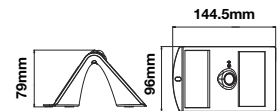

Battery:	3.7V Lithium Battery 1200mAh
Lumens:	220lm
No. of LED:	14pcs (Front 12pcs, Back 2 pcs)
Detecting Angle:	120°
Sensing Range:	2 - 6 mtrs

Charging Time:	6-7 hrs Sunlight Charging
IP Rating:	IP65
Material:	ABS+PC
Dimension:	144.5x96x79mm
Working Time:	Min 8 hrs and Max 24 hrs
Box Qty:	20Pcs