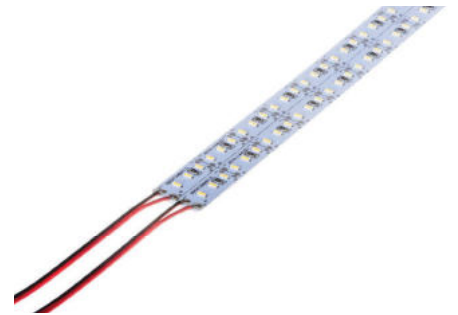

10
PCS PACK

Bar 4014 144 LEDs

18w   **VT-4014 144-10Pc**

SKU: 2538 - 3000K Warm White   3800157625913
SKU: 2539 - 4000K Day White   3800157625920
SKU: 2540 - 6400K White   3800157625937

Current:	1.5A
Voltage:	DC:12V
Lumens/LED:	20-24lm
LM/M:	1700lm
Size:	1M
LED Type:	SMD
IP Rating:	IP20
Box Qty:	50 Pcs