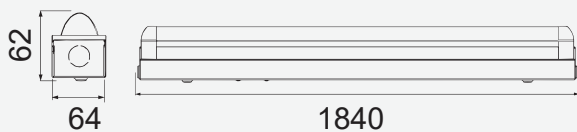

TP(a)

Polycarbonate

Compatible Emergency Pack

Sensor Compatible

FIXTURES WITH LED

LED Batten Fitting

V-TAC's all new range of LED Batten Fittings designed with LED chip by Samsung deliver high performance light output. These fittings are built strong using the materials Iron + Polycarbonate and are also TP(a) rated to meet the fire safety standards. Optional microwave sensor specially designed for LED Batten Fittings is also available.

- **TP(A) Rated**
- **30,000 Life Hours**
- **CRI - >80**
- **PF - 0.9**
- **On/Off Cycle - >15000 time**
- **Input Voltage - AC:220-240V,50Hz**
- **Programmable DIP Switch Driver**

MODEL	WATTS	LUMENS	WEIGHT-KG	BOX QTY.
VT-8-80	80w	8600	2.07	10 pcs

SKU: 757 | 4000K DAY WHITE

Microwave Sensor (Optional)

Compatible with Batten

VT-8-6 SKU: 759

Detection area:
4M (@3M MOUNTING HEIGHT)

Detection angle:
150°(WALL) 360°(CEILING)

Hold time:
5S / 30S / 90S / 3MIN / 30MIN