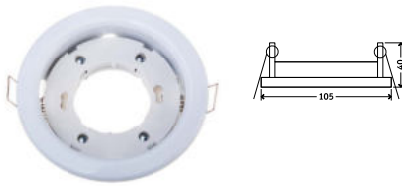

GX53-Accessory

Model No	VT-715-W
SKU:	3675
Base:	GX53
Material:	Iron
Shape:	Round
Color of Fixture:	White
Dimension:	Ø105x40mm
Cutting Size:	90mm
EAN:	3800157625241
Box Qty:	50 Pcs