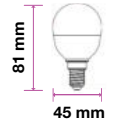

|             |               |
|-------------|---------------|
| Beam Angle: | 180°          |
| Body Type:  | Thermoplastic |
| Dimension:  | Ø45x81mm      |
| Box Qty:    | 200pcs        |

Bulbs-A60-E27-RGB