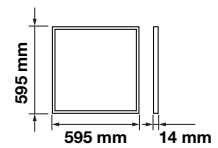

SKU: 750 | 4000K DAY WHITE
SKU: 751 | 6400K WHITE

TP(a) POLYCARBONATE
MICROPRISMATIC DIFFUSER

MODEL	WATTS	LUMENS	BOX QTY.
VT-636	36w	3600	6 pcs

AC:200-240V, 50/60Hz