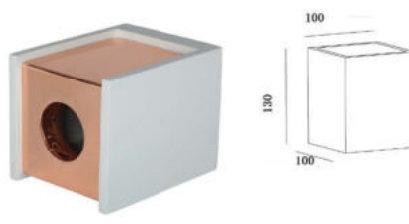

Fitting-Square Metal-1XGU10

Model No	VT-860-MRM
SKU:	3141
Base:	GU10
Material:	Gypsum with metal
Shape:	Square
Color of Fxture:	Grey+Matt Rose Gold
Dimension:	100x100x130mm
Cutting Size:	N/A
EAN:	3800157635400
Box Qty:	12pcs