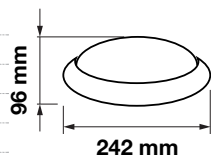

|                   |                        |
|-------------------|------------------------|
| Beam Angle:       | 120°                   |
| Color of Fixture: | Black                  |
| Body Type:        | Plastic CLAD Aluminium |
| Shape:            | Oval                   |
| Dimension:        | Ø242x96mm              |
| Box Qty:          | 10 Pcs                 |