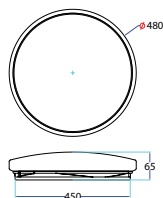

Sensor Compatible:	Yes
Voltage/Frequency:	AC:175-265V,50/60Hz
Luminous Flux:	2160lm
IP Rating:	IP20
CRI:	>80
PF:	>0.5

Beam Angle:	120°
Color of Fixture:	White
Body Type:	Plastic
Shape:	Round
Dimension:	Ø480x65mm
Box Qty:	5 Pcs