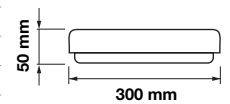

Sensor Compatible:	Yes
Voltage/Frequency:	AC:100-240V,50/60Hz
Luminous Flux:	2000lm
IP Rating:	IP44
CRI:	>80
PF:	>0.9

Beam Angle:	110°
Color of Fixture:	White
Body Type:	PC
Shape:	Square
Dimension:	300x300x50mm
Box Qty:	10 Pcs