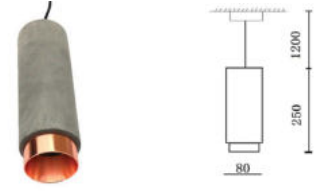

Fitting-Pendant Metal-1XGU10

Model No	VT-864-MR
SKU:	3130
Base:	GU10
Material:	Gypsum with metal
Shape:	Round
Color of Fixture:	Grey+Matt Rose Gold
Dimension:	ø250x80mm
Cutting Size:	N/A
EAN:	3800157635325
Box Qty:	9 pcs