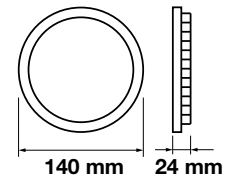

Body Type:	Aluminium+Satin Nickel
Dimension:	Ø140x24mm
Box Qty:	40 Pcs