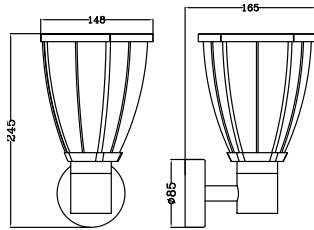

Wall Lamp
VT-835

SKU: 8628

3800157652506

Voltage:	AC:220-240V,50Hz
Max.Watts:	40w
IP Rating:	IP44
Holder:	E27
Color of Fixture:	Dark Grey
Body Type:	Stainless Steel+PC
Size:	148x165x245mm
Box Qty:	6 Pcs