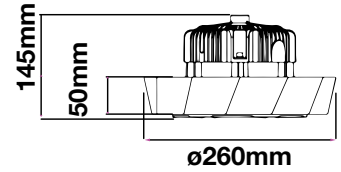

MODEL	WATTS	LUMENS	BEAM ANGLE	BOX QTY.
VT-9-102	100w	18000	120°	2 pcs

SKU: 566 | 4000K DAY WHITE
SKU: 567 | 6400K WHITE

1-10V
DIMMABLE