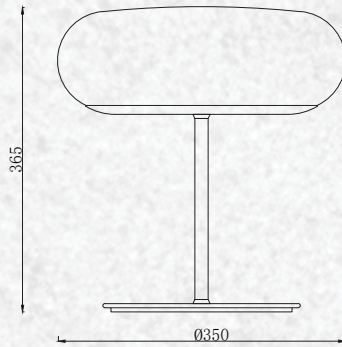

Beam Angle: 120°

No. of LED: 72 pcs

Material : PC + Iron

Unit GW : 0.483 kgs

Life Span: 30,000 Hours

Size : ø200x335mm

Box Qty: 6Pcs

Table Lamps