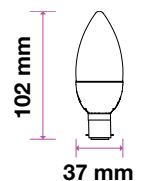

SKU: 861 | 3000K WARM WHITE

| MODEL  | WATTS | EQ.WATTS | LUMENS | BASE | SHAPE  | BOX QTY. |
|--------|-------|----------|--------|------|--------|----------|
| VT-223 | 5.5w  | 40w      | 470    | B22  | Candle | 192 pcs  |