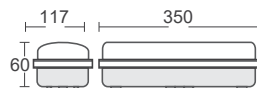

Exit Light - Bulkhead

VT-524-S-12   SKU: 838 - 6000K WHITE

Box Qty: 12pcs

Lumens: 190lm
IP Rating: IP65
Material: PC
Exit Lamp Type: Wall - Bulkhead
Battery: Ni-Cd 4.8V,900mAh
Recharging Time: 12 Hours
Stickers: 3 Stickers
Watts: 4w

Viewing Distance:
Test Button:
Legends:
Input Voltage:
Mode Of Operation:
Emergency Operation Time:
Lamp Type:

22 Meters From One side
Green Light Indicator Test Button
3 Way Legend Available
AC:220-240V,50/60Hz
Maintained
>3 Hours
30 SMD LEDs