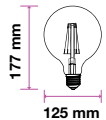

Color Bulbs-G45-E27

2W VT-2132-R

SKU: 7413 - Red 3800157630290

EQ. Watts:	10w
Voltage/Frequency:	AC:220-240V,50Hz
Luminous Flux:	60lm
Commercial Type:	G45

LED Type:	Filament
CRI:	>80
PF:	>0.4
Base:	E27

Beam Angle:	300°
Body Type:	Glass
Dimension:	45x75mm
Box Qty:	100 Pcs

Clear Glass-Filament-P45-E14

4W VT-1996D

SKU: 4394 - 2700K Warm White 3800157604314

EQ. Watts:	30w
Voltage/Frequency:	AC:220-240V,50Hz
Luminous Flux:	320lm
Commercial Type:	P45

LED Type:	Filament
CRI:	>80
PF:	>0.5
Base:	E14

Beam Angle:	300°
Body Type:	Glass
Dimension:	45x77mm
Box Qty:	100 Pcs

DIMMABLE

Clear Glass-Filament-P45-E14

4W VT-1996

SKU: 4300 - 2700K Warm White 3800230629944
SKU: 4425 - 4000K Day White 3800157606394
SKU: 4426 - 6400K White 3800157606394

EQ. Watts:	40w
Voltage/Frequency:	AC:220-240V,50Hz
Luminous Flux:	400lm
Commercial Type:	P45

LED Type:	Filament
CRI:	>80
PF:	>0.4
Base:	E14

Beam Angle:	300°
Body Type:	Glass
Dimension:	45x77mm
Box Qty:	100 Pcs

Clear Glass-Filament-Globe-E27

4W VT-1994D

SKU: 4399 - 2700K Warm White 3800157605021

EQ. Watts:	30w
Voltage/Frequency:	AC:220-240V,50Hz
Luminous Flux:	320lm
Commercial Type:	G125

LED Type:	Filament
CRI:	>80
PF:	>0.5
Base:	E27

Beam Angle:	300°
Body Type:	Glass
Dimension:	125x177mm
Box Qty:	20 Pcs

DIMMABLE

Clear Glass-Filament-Globe-E27

6W VT-2147

SKU: 7427 - 6400K White 3800157635288

EQ. Watts:	60w
Voltage/Frequency:	AC:220-240V,50Hz
Luminous Flux:	806lm
Commercial Type:	G125

LED Type:	Filament
CRI:	>80
PF:	>0.5
Base:	E27

Beam Angle:	300°
Body Type:	Glass
Dimension:	125x177mm
Box Qty:	20 Pcs