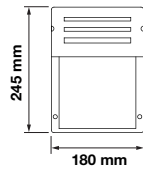

Wall Lamp
VT-754-MB

SKU: 7076 3800157616294

Voltage:	AC:220-240V,50Hz
Max.Watts:	60W
IP Rating:	IP44
Holder:	E27
Color of Fixture:	Matt Black
Body Type:	Aluminium+Glass
Size:	245x180x93mm
Box Qty:	10 Pcs