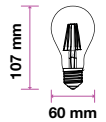

Frost Cover -Filament-A60-E27

5W VT-2045

SKU: 7178 - 2700K Warm White 3800157615549
SKU: 7179 - 4000K Day White 3800157615556
SKU: 7180 - 6400K White 3800157615563

EQ. Watts:	50w
Voltage/Frequency:	AC:220-240V,50/60Hz
Luminous Flux:	600lm
Commercial Type:	A60

LED Type:	Filament
CRI:	>80
PF:	>0.5
Base:	E27

Beam Angle:	300°
Body Type:	Glass
Dimension:	60x107mm
Box Qty:	50 Pcs

Frost Cover -Filament-A60-E27

6W VT-1935C

SKU: 44801 - 2700K Warm White 3800157624091

EQ. Watts:	55w
Voltage/Frequency:	AC:220-240V,50Hz
Luminous Flux:	660lm
Commercial Type:	A60

LED Type:	Filament
CRI:	>80
PF:	>0.5
Base:	E27

Beam Angle:	300°
Body Type:	Glass
Dimension:	60x107mm
Box Qty:	50 Pcs

Frost Cover -Filament-A60-E27

6W VT-1935

SKU: 4482 - 6400K White 3800157609166

EQ. Watts:	55w
Voltage/Frequency:	AC:220-240V,50Hz
Luminous Flux:	660lm
Commercial Type:	A60

LED Type:	Filament
CRI:	>80
PF:	>0.5
Base:	E27

Beam Angle:	300°
Body Type:	Glass
Dimension:	60x107mm
Box Qty:	50 Pcs

Frost Cover -Filament-A60-E27

7W VT-2047

SKU: 7181 - 2700K Warm White 3800157615570

SKU: 7183 - 6400K White 3800157615594

EQ. Watts:	60w
Voltage/Frequency:	AC:220-240V,50/60Hz
Luminous Flux:	840lm
Commercial Type:	A60

LED Type:	Filament
CRI:	>80
PF:	>0.5
Base:	E27

Beam Angle:	300°
Body Type:	Glass
Dimension:	60x107mm
Box Qty:	50 Pcs

Frost Cover -Filament-A60-E27

7W VT-2047C

SKU: 71811 - 2700K Warm White 3800157624107

EQ. Watts:	60w
Voltage/Frequency:	AC:220-240V,50/60Hz
Luminous Flux:	840lm
Commercial Type:	A60

LED Type:	Filament
CRI:	>80
PF:	>0.5
Base:	E27

Beam Angle:	300°
Body Type:	Glass
Dimension:	60x107mm
Box Qty:	50 Pcs