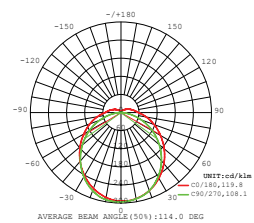

LINEAR FOLLOW TRUNKING
SKU: 1364 | 4000K DAY WHITE

LINEAR FOLLOW TRUNKING
SKU: 1365 | 4000K DAY WHITE