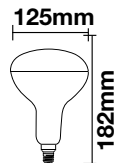

EQ. Watts: **50w**
Voltage/Frequency: **AC:220-240V,50Hz**
Luminous Flux: **600lm**
Commercial Type: **R125**

LED Type: **Filament**
CRI: **>80**
PF: **>0.5**
Base: **E27**

Beam Angle: **110°**
Body Type: **Glass**
Dimension: **125x182mm**
Box Qty: **24 Pcs**