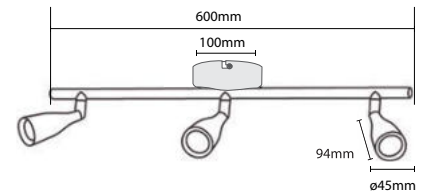

|             |               |
|-------------|---------------|
| PF:         | >0.5          |
| Beam Angle: | 100°          |
| Body Type:  | Plastic+Metal |
| Dimension:  | 600x100x94mm  |
| Box Qty:    | 12 Pcs        |