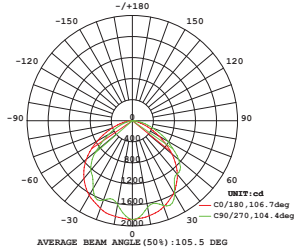

LUMINOUS INTENSITY DISTRIBUTION DIAGRAM