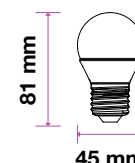

LED PLASTIC BULBS

G45 | P45

5 YEAR WARRANTY*

MODEL	WATTS	EQ.WATTS	LUMENS	BASE	SHAPE	BOX QTY.
VT-246	5.5w	40w	470	E27	G45	200 pcs
SKU: 174	| 3000K WARM WHITE					
SKU: 175	| 4000K DAY WHITE					
SKU: 176	| 6400K WHITE					

MODEL	WATTS	EQ.WATTS	LUMENS	BASE	SHAPE	BOX QTY.
VT-283	5.5w	40w	470	E27	G45	200 pcs
SKU: 857	| 3000K WARM WHITE					

ALSO AVAILABLE

MODEL	WATTS	EQ.WATTS	LUMENS	BASE	SHAPE	BOX QTY.
VT-290	7w	45w	600	E27	G45	200 pcs
SKU: 866	| 3000K WARM WHITE					
SKU: 867	| 4000K DAY WHITE					
SKU: 868	| 6400K WHITE					

MODEL	WATTS	EQ.WATTS	LUMENS	BASE	SHAPE	BOX QTY.
VT-236	5.5w	40w	470	E14	P45	200 pcs
SKU: 168	| 3000K WARM WHITE					
SKU: 169	| 4000K DAY WHITE					
SKU: 170	| 6400K WHITE					

MODEL	WATTS	EQ.WATTS	LUMENS	BASE	SHAPE	BOX QTY.
VT-282	5.5w	40w	470	E14	P45	200 pcs
SKU: 856	| 3000K WARM WHITE					

ALSO AVAILABLE

MODEL	WATTS	EQ.WATTS	LUMENS	BASE	SHAPE	BOX QTY.
VT-270	7w	45w	600	E14	P45	200 pcs
SKU: 863	| 3000K WARM WHITE					
SKU: 864	| 4000K DAY WHITE					
SKU: 865	| 6400K WHITE