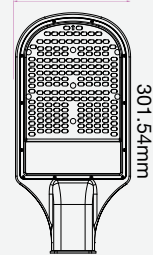

VT-31ST

SKU: 537 | 4000K DAY WHITE

SKU: 538 | 6400K WHITE

WATTS	LUMENS	BOX QTY.
30w	3000	4 pcs

130mm