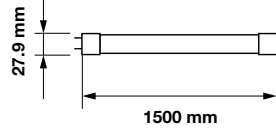

T8-Nano Plastic-150cm

22w VT-1577

SKU: 6265 - 3000K Warm White 3800157612159
SKU: 6309 - 4000K Day White 3800157617437
SKU: 6310 - 6400K White 3800157617444

3 YEAR
WARRANTY

Dummy Starter Included

EQ. Watts:	58w
Voltage/Frequency:	AC:220-240V,50Hz
Luminous Flux:	2000lm
LED Type:	SMD
CRI:	>80

PF:	>0.5
Beam Angle:	160°
Body Type:	Nano Plastic
Holder:	G13
Instant start :	0-100% in < 1s

On/Off:	>15,000
Life span:	30,000 Hours
Gross weight:	283.4g
Dimension:	27.9x1500mm
Box Qty:	25 Pcs