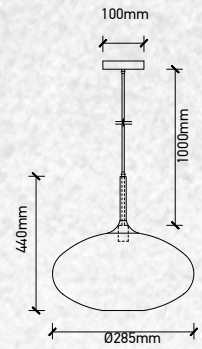

Modern-Black Glass Pendant

Model:	VT-7281-BG
SKU:	3885
EAN:	3800157621038
Size:	285x440x1000mm
Box Qty:	4Pcs
Material:	Glass+Metal