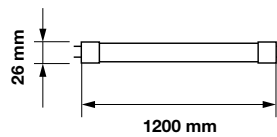

T8 Vegetable Tube-120cm

18w VT-1228-V

SKU: 6324 3800157619332

EQ. Watts:	36w
Voltage/Frequency:	AC:180-240V,50Hz
Luminous Flux:	1530lm
LED Type:	SMD
CRI:	>95
PF:	>0.9
Beam Angle:	160°
Body Type:	Glass with PET
Holder:	G13
Instant start :	0-100% in < 1s
On/Off:	>15,000
Life span:	20,000 Hours
Gross weight:	320g
Dimension:	26x1200mm
Box Qty:	25 Pcs