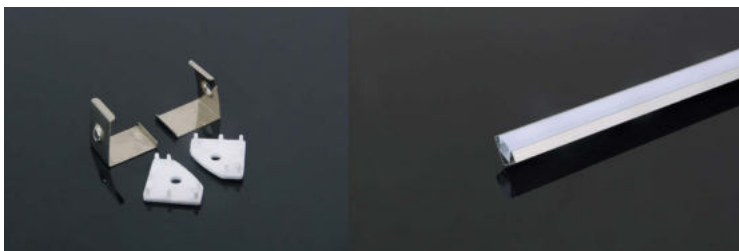

Box Qty. 120 Pcs

Aluminium Profiles-Milky

Model No:	VT-8114
SKU:	3356
Dimension:	2000x19x19mm
Color of Fixture:	Milky
EAN:	3800157636841

Aluminium Profiles-White Housing

Model No:	VT-8114-W
SKU:	3364
Dimension:	2000x19x19mm
Color of Fixture:	White
EAN:	3800157640145