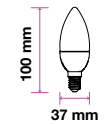

Bulbs-Candle-E14
4W VT-1818

SKU: 4216 - 2700K Warm White 3800230624796
SKU: 4166 - 4000K Day White 3800230620675
SKU: 4122 - 6400K White 3800230620668

EQ. Watts: 30w
Voltage/Frequency: AC:220-240V,50Hz
Luminous Flux: 320lm
Commercial Type: Candle

LED Type: SMD
CRI: >80
PF: >0.4
Base: E14

Beam Angle: 200°
Body Type: ThermoPlastic
Dimension: 37x100mm
Box Qty: 200 Pcs