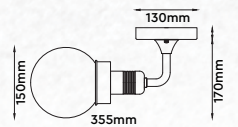

Wall Lamp

VT-720BW   **SKU : 8970**   EAN Code: 3800157655811
Globe: **Clear ø150mm (PMMA)**
Bulb Holder: **Brushed Brown Bronze ø49mm (Aluminum)**
Cable: **Black (H05RN-F-3x0.75mm²)**
Wall Lamp Arm: **Black ø14mm (Galvanized Iron)**
Wall Mount: **Black ø130mm (Galvanized Iron)**
IP Rating: **IP65**
Holder Type: **E27**
Max Watts: **60W**
Box Qty: **8Pc**