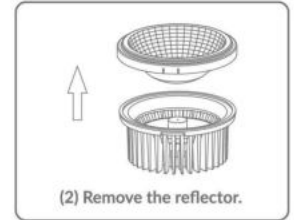

Instructions to change the reflector