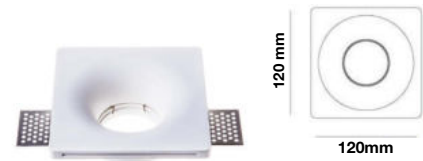

Fitting-Square-GU10

Model No	VT-776SQ
SKU:	3641
Base:	GU10
Material:	Gypsum
Shape:	Square
Color of Fixture:	White
Dimension:	120x120x50mm
Cutting Size:	123x123mm
EAN:	3800157616355
Box Qty:	24 Pcs