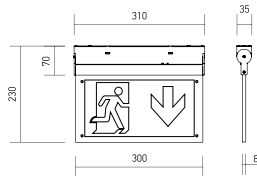

Exit Light - Surface

VT-519-S-12 SKU: 836 - 6000K WHITE

Box Qty: 10pcs

Lumens:	140lm	Viewing Distance:	24 Meters From Both Sides
IP Rating:	IP20	Test Button:	Green Light Indicator Test Button
Material :	PC	Legends:	3 Way Legend Available
Exit Lamp Type:	Wall/Ceiling	Input Voltage:	AC:220-240V,50/60Hz
Battery:	Ni-Cd 3.6V,900mAh	Mode Of Operation:	Maintained
Recharging Time:	12 Hours	Emergency Operation Time:	>3 Hours
Stickers:	3 Stickers	Lamp Type:	16 SMD LEDs
Watts:	2w