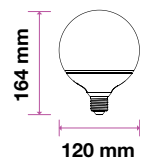

MODEL	WATTS	EQ.WATTS	LUMENS	BASE	SHAPE	BOX QTY.
VT-218	17w	100w	1521	E27	G120	20 pcs
SKU: 226 | 4000K DAY WHITE