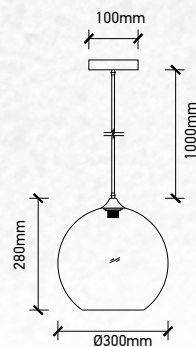

Transparent Glass-Metal Series

Model:	VT-7302
SKU:	3865
EAN:	3800157620758
Size:	300x280x1000mm
Box Qty:	8Pcs
Material:	Glass+Metal