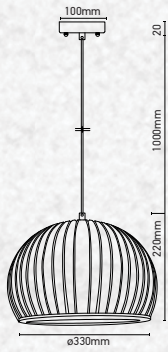

Wooden Pendant

Model:	VT-3200
SKU:	40531
EAN:	3800157655149
Size:	Ø330xH220mm
Box Qty:	8Pcs
Material:	Wooden