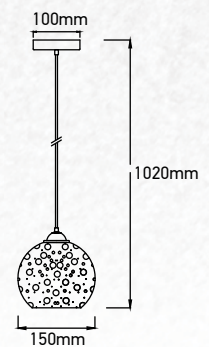

Model:	VT-7152
SKU:	40111
EAN:	3800157640619
Size:	ø150x100x1020mm
Box Qty:	8Pcs
Material:	Glass