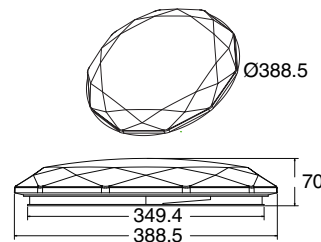

|                   |               |
|-------------------|---------------|
| Beam Angle:       | 120°          |
| Color of Fixture: | White         |
| Body Type:        | Plastic+Metal |
| Shape:            | Diamond Cover |
| Dimension:        | Ø388.5x75mm   |
| Box Qty:          | 5 Pcs         |