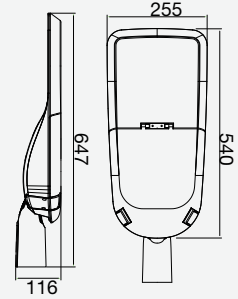

VT-80ST

SKU: 541 | 4000K DAY WHITE

WATTS	LUMENS	BOX QTY.
80w	10400	1 pcs

130
Lumen/W