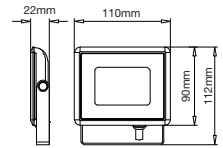

IP65
RATING

Red

Green

Blue

E Series-Black Body

20w VT-4021

SKU: 5991 - Green 3800157625395
SKU: 5992 - Red 3800157625401
SKU: 5993 - Blue 3800157625418

Sensor Compatible: Yes
Voltage/Frequency: AC:220-240V,50Hz
Color of Fixture: Black
CRI: >70
PF: >0.9
IP Rating: IP65
Beam Angle: 110°
Body Type: Aluminium
Dimension: 150x143x26mm
Box Qty: 20 Pcs