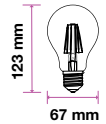

Clear Filament-A70-E27

12.5W VT-2133

SKU: 7460 - 6400K White 3800157637893
SKU: 7458 - 3000K Warm White 3800157637879
SKU: 7459 - 4000K Day White 3800157637886

EQ. Watts:	100w
Voltage/Frequency:	AC:220-240V, 50Hz
Luminous Flux:	1550lm
Commercial Type:	A70

LED Type:	Filament
CRI:	>80
PF:	>0.5
Base:	E27

Beam Angle:	330°
Body Type:	Glass
Dimension:	70x132mm
Box Qty:	50 Pcs