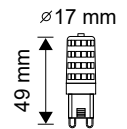

Capsules-G9-6Pc Pack

3W VT-2243

SKU: 2745 - 3000K Warm White 3800157645416
SKU: 2746 - 4000K Day White 3800157645423
SKU: 2747 - 6400K White 3800157645430

EQ. Watts:	25w
Voltage/Frequency:	AC:220-240V,50Hz
Luminous Flux:	300lm
LED Type:	SMD

CRI:	>80
PF:	>0.5
Base:	G9
Beam Angle:	300°

Body Type:	Plastic
Dimension:	17x49mm
Box Qty:	300 Pcs