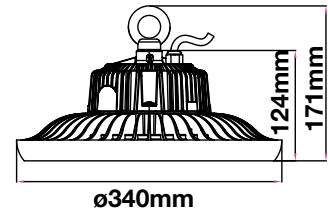

MODEL	WATTS	LUMENS	BEAM ANGLE	BOX QTY.
VT-9-151N	150W	21000	120°	1 pcs

SKU: 55811 | 4000K DAY WHITE
SKU: 55911 | 6400K WHITE