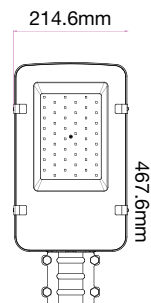

VT-50ST

SKU: 527 | 4000K DAY WHITE
SKU: 528 | 6400K WHITE

WATTS	LUMENS	BOX QTY.
50w	6000	4 pcs

120
Lumen/W