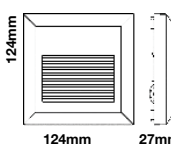

SKU: 1323 - 3000K Warm White 3800157620512
SKU: 1322 - 4000K Day White 3800157620505

IP65
RATING