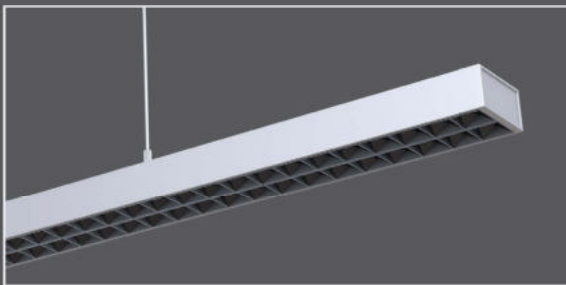

LINEAR HANGING LIGHTS-NON LINKABLE

This modern range of suspended linear lights has up & down illumination for a more evenly distributed light that creates a subtle ambient yet sufficient lighting for any commercial lighting. Linear up & down lights are offered in two colors variants Silver and White.

- **30,000 hrs Lifespan**
- **AC: 100-240V, 50Hz**
- **Aluminum Body**
- **UGR<6**
- **1-10V Dimmable**
- **1.5 Meter Wire Length**

5 YEAR
WARRANTY*

SILVER   **VT-7-61-S**

SKU:607 | 4000K DAY WHITE

WHITE   **VT-7-61-W**

SKU:606 | 4000K DAY WHITE