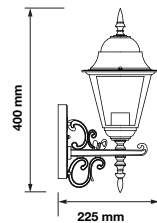

Wall Lamp
VT-760-W

SKU: 7520 3800157617796

Voltage:	AC:220-240V
Max.Watts:	60W
IP Rating:	IP44
Holder:	E27
Color of Fixture:	Matt White
Body Type:	Aluminium+Glass
Size:	225x400x148mm
Box Qty:	12 Pcs