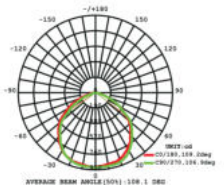

E Series-Black Body
50W VT-4051B

SKU: 5958 - 3000K Warm White 3800157625517
SKU: 5959 - 4000K Day White 3800157625524
SKU: 5960 - 6500K White 3800157625531

Sensor Compatible:	Yes
Voltage/Frequency:	AC:220-240V,50Hz
Luminous Flux:	4250lm
Color of Fixture:	Black
CRI:	>70
PF:	>0.9
IP Rating:	IP65
Beam Angle:	110°
Body Type:	Aluminium
Dimension:	245x192x28mm
Box Qty:	10 Pcs