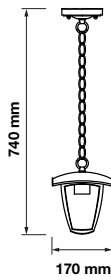

Ceiling Lamp

VT-735

SKU: 7058

3800157612616

Voltage:	AC:220-240V,50Hz
Max.Watts:	60W
IP Rating:	IP44
Holder:	E27
Color of Fixture:	Black
Body Type:	Aluminium+Plastic
Size:	170x740mm
Box Qty:	10 Pcs