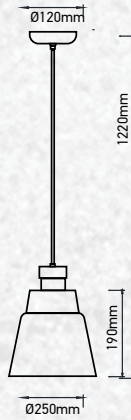

Pendant Light-White Lamp Shade

7W VT-7444-WH Built In LED

SKU: 3937 - 3000K Warm White 3800157628983
SKU: 3931 - 4000K Day White 3800157626590

Voltage/Frequency:	AC:220-240V,50Hz
Luminous Flux:	400lm
LED Type:	SMD
CRI:	>80
PF:	>0.5
Beam Angle:	120°
No. of LED:	14 pcs
Material :	Metal Finish
Unit GW :	1.9 Kg
Life Span:	30,000 Hours
Size :	Ø250xH190mm
Box Qty:	8Pcs