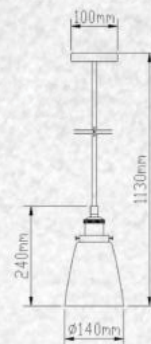

Transparent Glass-Metal Series

Model:	VT-7140-T
SKU:	3735
EAN:	3800157611084
Size:	140x240x1130mm
Box Qty:	8Pcs
Material:	Glass+Metal