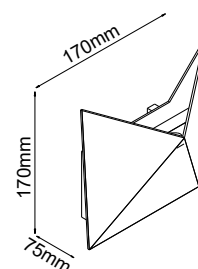

5w VT-825

Sensor Compatible:	Yes
Voltage/Frequency:	AC:220-240V,50/60Hz
Luminous Flux:	550lm
IP Rating:	IP65
CRI:	>80

PF:	>0.5
Beam Angle:	120°
Body Type:	Aluminium
Dimension:	170x170x75mm
Box Qty:	20 Pcs

Triangle Light

6w VT-826

Sensor Compatible:	Yes
Voltage/Frequency:	AC:220-240V,50/60Hz
Luminous Flux:	660lm
IP Rating:	IP65
CRI:	>80

PF:	>0.5
Beam Angle:	Up15°-Down120°
Body Type:	Aluminium
Dimension:	90x200x90mm
Box Qty:	20 Pcs