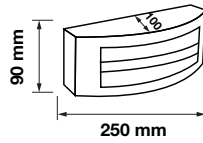

Wall Lamp

VT-7680

SKU: 7514

3800157617734

Voltage:	AC:220-240V
Max.Watts:	14W
IP Rating:	IP44
Holder:	E27
Color of Fixture:	Stainless Steel
Body Type:	Stainless Steel+PC
Size:	250x90x100mm
Box Qty:	12 Pcs