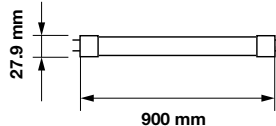

T8-Nano Plastic-90cm

14w VT-9077

SKU: 6272 - 4000K Day White 3800157615419
SKU: 6262 - 6400K White 3800157612128

3 YEAR WARRANTY

Dummy Starter Included