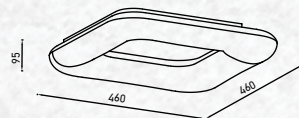

Designer Series Surface-Color Changing

40W VT-7463

SKU: 3971 -3IN1

3800157636650

Voltage/Frequency: AC:220-240V,50Hz

Luminous Flux: 3600lm

LED Type: SMD

CRI: >80

PF: >0.9

Beam Angle: 120°

No. of LED: 384 pcs

Material : PC

Unit GW : 3.95 kgs

Life Span: 30,000 Hours

Size : 460x460x95mm

Box Qty: 1Pcs