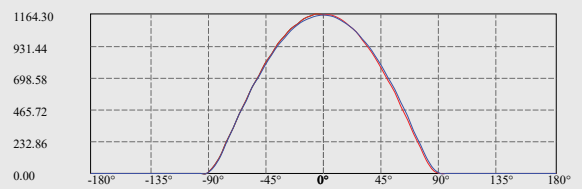

C180(Max): —
C0/C180: —
C90/C270: —
Field angle(10%Imax):C0/180Left:81.0 Right:78.8
                                  :C90/270Left:80.7 Right:80.0
Beam Angle(50%Imax):C0/180Left:57.8 Right:55.7
                                  :C90/270Left:57.6 Right:56.8