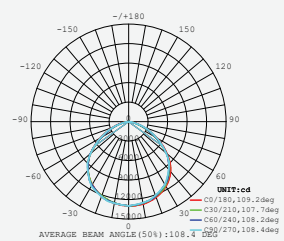

LUMINOUS INTENSITY DISTRIBUTION DIAGRAM