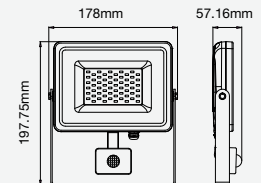

VT-30-S-W

SKU: 457 | 3000K WARM WHITE
SKU: 458 | 4000K DAY WHITE
SKU: 459 | 6400K WHITE

WATTS	LUMENS	BOX QTY.
30w	2400	20 pcs