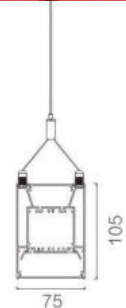

WATTS	LUMENS
UP 20w	UP-2000
DOWN 40w	DOWN-4000

SIZE
1200x75x105mm