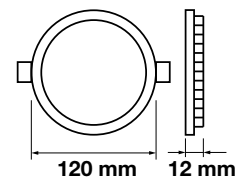

Emergency Pack:	Available	LED Type:	SMD	Body Type:	Aluminium
Voltage/Frequency:	AC:85-265V,50/60Hz	CRI:	>80	Dimension:	Ø120x12mm
Luminous Flux:	420lm	PF:	>0.5	Box Qty:	40 Pcs
Beam Angle:	120°	Shape:	Round