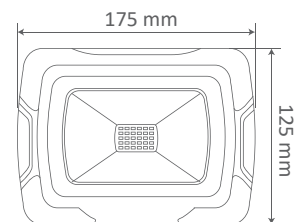

VT-11-R

SKU: 20037 | 4000K DAY WHITE
SKU:502 | 6400K WHITE

WATTS	LUMENS	BOX QTY.
10w	700	20 pcs