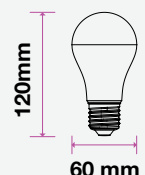

MODEL	WATTS	EQ.WATTS	LUMENS	BASE	SHAPE	BOX QTY.
VT-262D	12w	75w	1055	E27	A60	100 pcs

SKU: 20044 | 3000K WARM WHITE