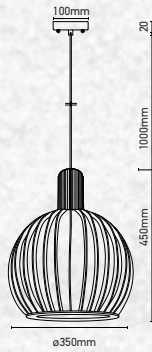

Wooden Pendant

Model: VT-3450
SKU: 40501
EAN: 3800157655118
Size: Ø350xH450mm
Box Qty: 1Pcs
Material: Wooden