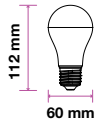

Bulbs-A60-E27

9W VT-2000G

SKU: 7343 - Green 3800157626057

EQ. Watts:	30w	LED Type:	SMD	Beam Angle:	200°
Voltage/Frequency:	AC:220-240V,50Hz	CRI:	>80	Body Type:	ThermoPlastic
Luminous Flux:	310lm	PF:	>0.5	Dimension:	60x112mm
Commercial Type:	A60	Base:	E27	Box Qty:	100 Pcs

Bulbs-A60-E27

9W VT-2000B

SKU: 7344 - Blue 3800157626064

EQ. Watts:	15w	LED Type:	SMD	Beam Angle:	200°
Voltage/Frequency:	AC:220-240V,50Hz	CRI:	>80	Body Type:	ThermoPlastic
Luminous Flux:	120lm	PF:	>0.5	Dimension:	60x112mm
Commercial Type:	A60	Base:	E27	Box Qty:	100 Pcs

LED Bulbs-E27

9W VT-1900

SKU: 7240 - 2700K Warm White 3800157620130
SKU: 7241 - 4000K Day White 3800157620147
SKU: 7242 - 6400K White 3800157620154

EQ. Watts:	60w	LED Type:	SMD	Beam Angle:	200°
Voltage/Frequency:	AC:220-240V,50Hz	CRI:	>80	Body Type:	ThermoPlastic
Luminous Flux:	806lm	PF:	>0.5	Dimension:	60x112mm
Commercial Type:	A60	Base:	E27	Box Qty:	20 Pcs

LED Bulbs-B22

9W VT-2069-3PC

SKU: 7246 - 2700K Warm White 3800157620192

EQ. Watts:	60w	LED Type:	SMD	Beam Angle:	200°
Voltage/Frequency:	AC:220-240V,50Hz	CRI:	>80	Body Type:	ThermoPlastic
Luminous Flux:	806lm	PF:	>0.5	Dimension:	60x106mm
Commercial Type:	A60	Base:	B22	Box Qty:	20 Pcs

Bulbs-A60-E27

9W VT-2099

SKU: 7260 - 3000K Warm White 3800157622110
SKU: 7261 - 4000K Day White 3800157622127
SKU: 7262 - 6400K White 3800157622134

EQ. Watts:	60w	LED Type:	SMD	Beam Angle:	200°
Voltage/Frequency:	AC:220-240V,50Hz	CRI:	>80	Body Type:	ThermoPlastic
Luminous Flux:	806lm	PF:	>0.5	Dimension:	60x112mm
Commercial Type:	A60	Base:	E27	Box Qty:	100 Pcs