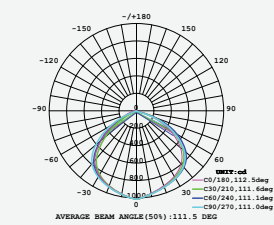

LUMINOUS INTENSITY DISTRIBUTION DIAGRAM