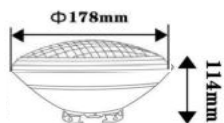

Pool Lights-PAR56
12W VT-1262

SKU: 7560 - 3000K Warm White 3800157633826
SKU: 7559 - 6500K White 3800157633819
SKU: 7561 - Blue 3800157633833

Commercial Type:	PAR56
Voltage/Frequency:	AC/DC:12V,50Hz
Luminous Flux:	1200lm
Beam Angle:	120°
CRI:	>80
IP Rating:	IP68
Body Type:	Glass
Dimension:	178x114mm
Cutting Size:	NA
Box Qty:	12 Pcs