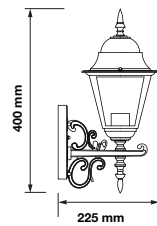

Wall Lamp
VT-760-B

SKU: 7519 3800157617789

Voltage:	AC:220-240V
Max.Watts:	60W
IP Rating:	IP44
Holder:	E27
Color of Fixture:	Matt Black
Body Type:	Aluminium+Glass
Size:	225x400x148mm
Box Qty:	12 Pcs