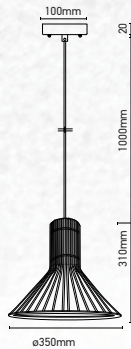

Wooden Pendant

Model: VT-3350
SKU: 40511
EAN: 3800157655125
Size: Ø350xH310mm
Box Qty: 4Pcs
Material: Wooden