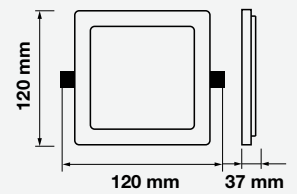

LED MINI PANELS

Square Edge Series

V-TAC's Round Edge Panel has an elegant, classic design that lights up all the way to the edges — giving a contemporary lighting effect that is ideal for residential, office, or commercial indoor areas. The quick connector feature lessens set-up time brought by complicated wirings. Built with the most stable drivers in the market, have low maintenance panels without the flashes and the flickers.

5 YEAR WARRANTY*

- Quick Connector
- SMD LED Type
- 30,000 hrs Lifespan
- 120° Beam Angle
- AC:220-240V,50Hz
- CRI: >80
- ABS+Plastic Body

SKU: 617 | 3000K WARM WHITE
SKU: 618 | 4000K DAY WHITE
SKU: 619 | 6400K WHITE

MODEL	WATTS	LUMENS	BOX QTY.
VT-615SQ	15w	1500	40 pcs

Cutting Size: 95X 95mm

SKU: 611 | 3000K WARM WHITE
SKU: 612 | 4000K DAY WHITE
SKU: 613 | 6400K WHITE

MODEL	WATTS	LUMENS	BOX QTY.
VT-620SQ	20w	2000	40 pcs