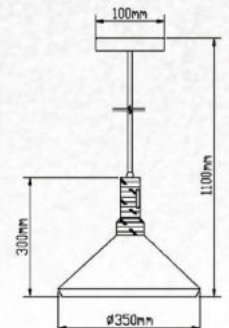

Wooden Top Iron-Black

Model:	VT-7535-B
SKU:	3764
EAN:	3800157611374
Size:	350x300x1100mm
Box Qty:	8Pcs
Material:	Iron+Wooden Top