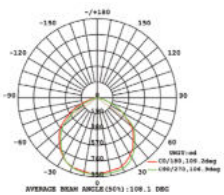

Sensor Compatible:	Yes
Voltage/Frequency:	AC:220-240V,50Hz
Luminous Flux:	8500lm
Color of Fixture:	White
CRI:	>70
PF:	>0.9
IP Rating:	IP65
Beam Angle:	100°
Body Type:	Die Cast Aluminium
Dimension:	291x240x30mm
Box Qty:	4 Pcs