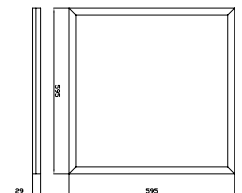

Emergency Pack:	NA
Voltage/Frequency:	AC:200-240V,50/60Hz
Luminous Flux:	5950lm
Beam Angle:	120°

LED Type:	SMD
CRI:	>80
PF:	>0.9
Shape:	Square

Body Type:	FE+PP
Dimension:	595x595x29mm
Box Qty:	6 Pcs