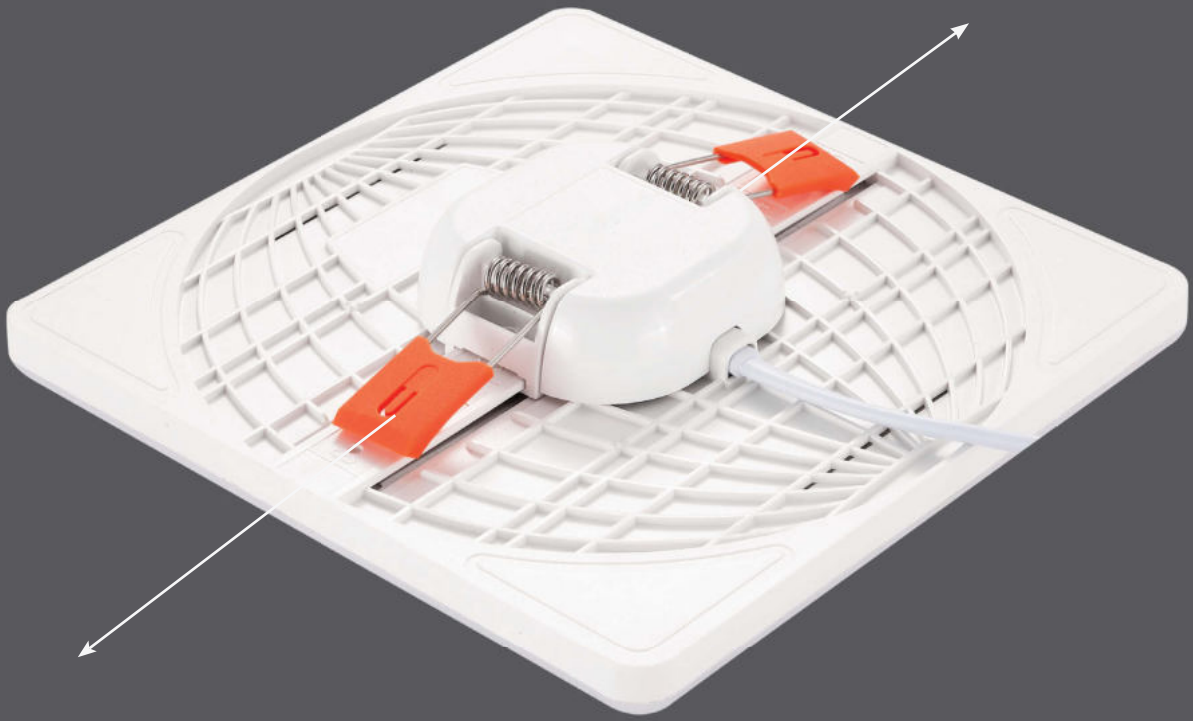

Cutting Size: 75-200mm

EXPANDABLE CLIPS TO ADJUST