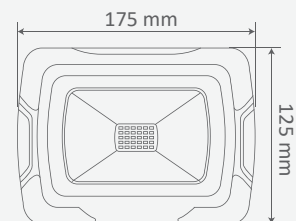

VT-20-R

SKU: 20039 | 4000K DAY WHITE
SKU:504 | 6400K WHITE

WATTS	LUMENS	BOX QTY.
20w	1400	20 pcs