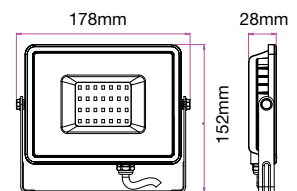

VT-30-1-W

- SKU: 950 | 6400K WHITE

WATTS	LUMENS	BOX QTY.
30w	2400	10 pcs