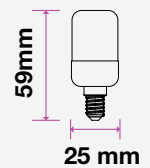

LED PLASTIC BULBS

ST26 | T37

A decorative and efficient range of Candle, G45, P45, lamps for intricate light fittings in wall lamps, chandeliers and table lamps. This new generation of LED plastic bulbs includes our 9w to 18w A58, A65, and A80 lamps which are ideal for general purpose lighting at residential, commercial, and industrial areas.

- **ST26, T37, C37, and G45 shapes available**
- **On/Off cycles: >20000**
- **Standard color temperatures**
- **30,000-hr lifespan**
- **200° Beam Angle**
- **AC:220-240V,50Hz**
- **CRI: >80**

5 YEAR WARRANTY*

MODEL	WATTS	EQ.WATTS	LUMENS	BASE	SHAPE	BOX QTY.
VT-202	2w	20w	180	E14	ST26	400 pcs

SKU: 234 | 3000K WARM WHITE
SKU: 235 | 4000K DAY WHITE
SKU: 236 | 6400K WHITE

MODEL	WATTS	EQ.WATTS	LUMENS	BASE	SHAPE	BOX QTY.
VT-248	8w	50w	660	E14	T37	200 pcs

SKU: 267 | 3000K WARM WHITE
SKU: 268 | 4000K DAY WHITE
SKU: 269 | 6400K WHITE

MODEL	WATTS	EQ.WATTS	LUMENS	BASE	SHAPE	BOX QTY.
VT-237	8w	50w	660	E27	T37	200 pcs

SKU: 144 | 3000K WARM WHITE
SKU: 145 | 4000K DAY WHITE
SKU: 146 | 6400K WHITE