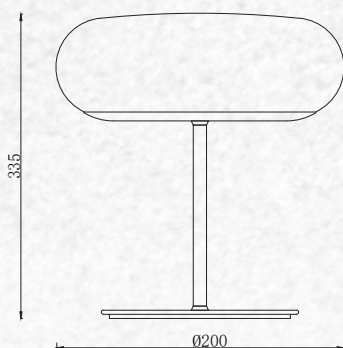

Beam Angle: 120°

No. of LED: 72 pcs

Material : PC + Iron

Unit GW : 0.483 kgs

Life Span: 30,000 Hours

Size : ø200x335mm

Box Qty: 6Pcs

Table Lamps