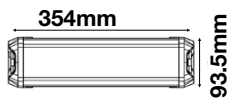

Electronic Insect Killer

Perfect for home, Office, Garage, kitchens, Schools, Hospitals, Courtyard and Commercial Areas

Wire chain for hanging or set it on a flat surface.

CHEMICAL FREE
Eco friendly

- Lamp life time up to 8000 hours
- Slim design - ON/OFF switch
- Removable tray
- For Indoor Use Only

• Housing made of special treated, aluminum, scratch-proof, corrosion-proof and easy to clean

• Power supply: AC:220-240V 50/60Hz

50m²
Coverage Area

Electronic Insect Killer

16W VT-3216

SKU: 11179 - (EU Plug)
SKU: 11179 - BS(BS Plug)

Box Qty : 6

8W
Tube is also available separately
SKU: 11215

80m²
Coverage Area

Electronic Insect Killer

20W VT-3220

SKU: 11180 - (EU Plug)
SKU: 11180 - BS(BS Plug)

Box Qty : 6

10W
Tube is also available separately
SKU: 11216

100m²
Coverage Area

Electronic Insect Killer

30W VT-3230

SKU: 11181 - (EU Plug)
SKU: 11181 - BS(BS Plug)

Box Qty : 6

15W
Tube is also available separately
SKU: 11217

150m²
Coverage Area

Electronic Insect Killer

40W VT-3240

SKU: 11182 - (EU Plug)
SKU: 11182 - BS(BS Plug)

Box Qty : 4

20W
Tube is also available separately
SKU: 11218