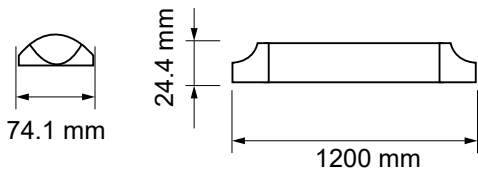

MODEL	WATTS	LUMENS	WEIGHT-KG	BOX QTY.
VT-8-50	50w	6000	1.00	10 pcs

SKU: 668 | 4000K DAY WHITE
SKU: 669 | 6400K WHITE