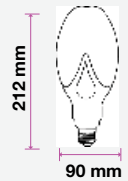

LED BULBS

LED Big Bulb | Lowbay

5 YEAR
WARRANTY*

MODEL	WATTS	LUMENS	BASE	BOX QTY.
VT-240	36w	3960	E27	20 pcs

- SKU: 283 | 3000K WARM WHITE
- SKU: 284 | 4000K DAY WHITE
- SKU: 285 | 6400K WHITE

2 YEAR
WARRANTY

MODEL	WATTS	LUMENS	BASE	BOX QTY.
VT-260	60w	5400	E40	20 pcs

- SKU: 186 | 3000K WARM WHITE
- SKU: 187 | 4000K DAY WHITE
- SKU: 188 | 6400K WHITE

MODEL	WATTS	LUMENS	BASE	BOX QTY.
VT-85	85w	6800	E40	4 pcs

- SKU: 521 | 6400K WHITE