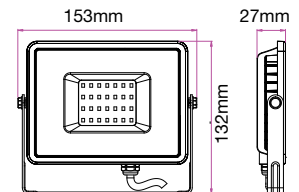

VT-20-B

- SKU: 439 | 3000K WARM WHITE
- SKU: 440 | 4000K DAY WHITE
- SKU: 441 | 6400K WHITE

WATTS	LUMENS	BOX QTY.
20w	1600	20 pcs