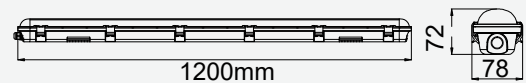

MODEL:	WATTS	LUMENS	WEIGHT-KG	BOX QTY.	SKU: 20217 | 4000K DAY WHITE SKU: 20216 | 6400K WHITE
VT-120136-M	36w	4320	1.27	12 pcs	

3
YEAR
WARRANTY

4
FEET

IP65
RATING

120
Lumen/W

MODEL:	WATTS	LUMENS	WEIGHT-KG	BOX QTY.	SKU: 20215 | 4000K DAY WHITE SKU: 20214 | 6400K WHITE
VT-150148-M	48w	5760	1.58	12 pcs	

3
YEAR
WARRANTY

5
FEET

IP65
RATING

120
Lumen/W