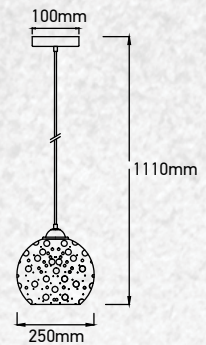

3D Glass-Black Canopy

Model:	VT-7256
SKU:	40131
EAN:	3800157651066
Size:	ø250x100x1110mm
Box Qty:	8Pcs
Material:	Glass