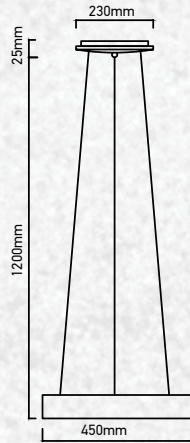

Pendant Light-White

20w VT-25-1-W **Built In LED**

SKU: 3992 -3000K Warm White 3800157638777

Voltage/Frequency:	AC:220-240V,50Hz
Luminous Flux:	1500lm
LED Type:	SMD
CRI:	>80
PF:	>0.9
Beam Angle:	120°
No. of LED:	140 pcs
Material :	Iron+Acrylic
Unit GW :	3.2 Kg
Life Span:	30,000 Hours
Size :	450mm
Box Qty:	1Pcs