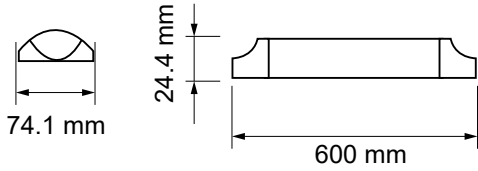

MODEL	WATTS	LUMENS	WEIGHT-KG	BOX QTY.
VT-8-20	20w	2400	0.42	10 pcs

SKU: 662 | 3000K WARM WHITE
SKU: 663 | 4000K DAY WHITE
SKU: 664 | 6400K WHITE

MODEL	WATTS	LUMENS	WEIGHT-KG	BOX QTY.
VT-8-40	40w	4800	0.84	10 pcs

SKU: 665 | 3000K WARM WHITE
SKU: 666 | 4000K DAY WHITE
SKU: 667 | 6400K WHITE