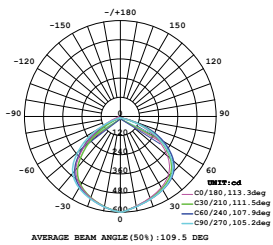

LUMINOUS INTENSITY DISTRIBUTION DIAGRAM