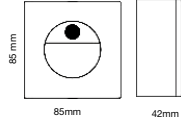

Step Light With Sensor

SKU: 5570 - 4000K Day White

3800157617291

3W VT-8035

Sensor Compatible: **Sensor Included**

Voltage/Frequency: **AC:100-240V, 50/60Hz**

Luminous Flux: **100lm**

LED Type: **SMD**

CRI: **>80**

PF: **>0.5**

Beam Angle: **45°**

Body Type: **Die cast Aluminium**

Color of Fixture: **White**

Shape: **Square**

Dimension: **85x85x42mm**

Cutting Size: **85x85mm**

Box Qty: **100 Pcs**