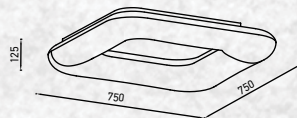

Designer Series Pendant-TRIAC Dimmable

32W VT-7049

SKU: 3978 -3000K Warm White

3800157636728

Voltage/Frequency: AC:220-240V,50Hz

Luminous Flux: 2100lm

LED Type: SMD

CRI: >80

PF: >0.9

Beam Angle: 120°

No. of LED: 200 pcs

Material : PC

Unit GW : 2.6 kgs

Life Span: 30,000 Hours

Size : 890x125x2000mm

Box Qty: 1Pcs