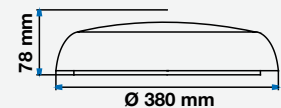

MODEL	WATTS	LUMENS	BOX QTY.	SKU: 20093 | 3IN1
VT-24	20w	1850	10 pcs	UNIT COLOR: WHITE