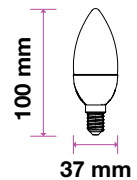

MODEL	WATTS	EQ.WATTS	LUMENS	BASE	SHAPE	BOX QTY.
VT-294D	5.5w	40w	470	E14	Candle	200 pcs
SKU: 859 | 3000K WARM WHITE