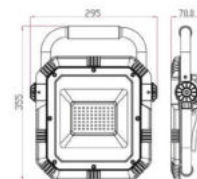

WATTS	LUMENS	BOX QTY.
50W	4000	8 pcs