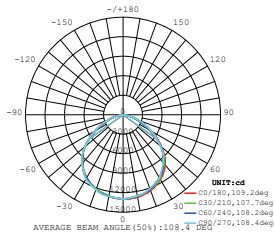

LUMINOUS INTENSITY DISTRIBUTION DIAGRAM