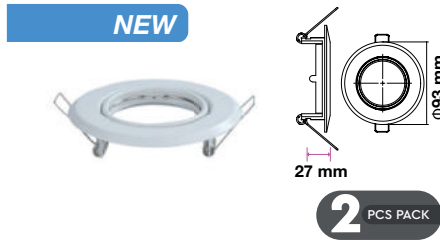

Fitting-Round-GU10-2Pc Pack

Model No	VT-817-W-RD
SKU:	8938
Base:	GU10
Material:	Ferrum
Shape:	Round
Color of Fxture:	White
Dimension:	Ø93x27mm
Cutting Size:	Ø70mm
EAN:	3800157657914
Box Qty:	100 Pcs