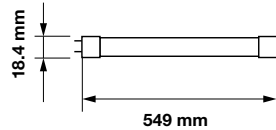

T5-Glass Plastic-60cm

8w VT-6005

SKU: 6318 - 4000K Day White 3800157619271
SKU: 6319 - 6500K White 3800157619288

EQ. Watts:	14w
Voltage/Frequency:	AC:220-240V,50Hz
Luminous Flux:	800lm
LED Type:	SMD
CRI:	>80

PF:	>0.5
Beam Angle:	160°
Body Type:	Glass with PET
Holder:	G5
Instant start :	0-100% in < 1s

On/Off:	>15,000
Life span:	20,000 Hours
Gross weight:	120g
Dimension:	18.4x549mm
Box Qty:	25 Pcs