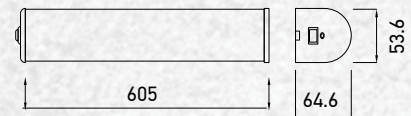

Mirror Movable Wall Lamp Golden

8W

VT-7009

Built In LED

SKU: 3983 - 3000K Warm White
SKU: 3901 - 4000K Day white

3800157637954
3800157621861

Voltage/Frequency: AC:220-240V,50Hz

Luminous Flux: 600lm

LED Type: SMD

CRI: >80

PF: >0.8

Beam Angle: 120°

No. of LED: 40 pcs

Material : Stainless Steel+Aluminium+PMMA

Unit GW : 0.8 Kg

Life Span: 20,000 Hours

Size : 455x45x190mm

Box Qty: 11Pcs