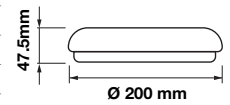

Sensor Compatible:	Yes
Voltage/Frequency:	AC:100-240V,50/60Hz
Luminous Flux:	1250lm
IP Rating:	IP44
CRI:	>80
PF:	>0.6

Beam Angle:	110°
Color of Fixture:	White
Body Type:	PC
Shape:	Round
Dimension:	Ø200x47.5mm
Box Qty:	20 Pcs