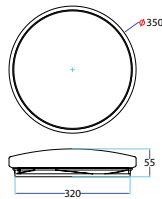

Sensor Compatible: **Yes**
Voltage/Frequency: **AC:175-265V,50/60Hz**
Luminous Flux: **1440lm**
IP Rating: **IP20**
CRI: **>80**
PF: **>0.5**

Beam Angle: **120°**
Color of Fixture: **White**
Body Type: **Plastic**
Shape: **Round**
Dimension: **Ø350x55mm**
Box Qty: **5 Pcs**

Smart Domelight-CCT Changeable by Switch

36w VT-8436-M

SKU: 7609 - 3IN1 3800157652247