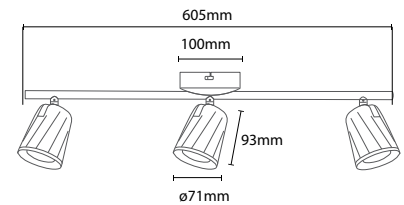

Double Head

12w VT-812-B

SKU: 8255 - 3000K Warm White
SKU: 8257 - 4000K Day White

3800157627054
3800157627078

Sensor Compatible:	Yes
Voltage/Frequency:	AC:220-240V,50/60Hz
Luminous Flux:	960lm
IP Rating:	IP20
CRI:	>80

PF:	>0.5
Beam Angle:	100°
Body Type:	Plastic+Metal
Dimension:	405x100x93mm
Box Qty:	12 Pcs