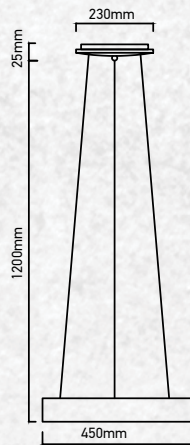

Pendant Light-Black

20w VT-25-1-B **Built In LED**

SKU: 3993 -3000K Warm White 3800157638784

Voltage/Frequency:	AC:220-240V,50Hz
Luminous Flux:	1500lm
LED Type:	SMD
CRI:	>80
PF:	>0.9
Beam Angle:	120°
No. of LED:	140 pcs
Material :	Iron+Acrylic
Unit GW :	3.2 Kg
Life Span:	30,000 Hours
Size :	450mm
Box Qty:	1Pcs