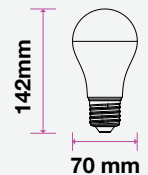

MODEL	WATTS	LUMENS	BASE	BOX QTY.
VT-2309	9w	806	E27	50 pcs

- SKU: 2371 | 3000K WARM WHITE
- SKU: 2372 | 4000K DAY WHITE
- SKU: 2373 | 6400K WHITE