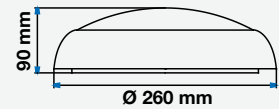

2D Bulkhead

Our resilient IP65 LED bulkheads make a good choice for outdoor residential, business, and industrial areas that need constant lighting since they can withstand weather, dust, and vandalism.

MODEL	WATTS	LUMENS	BOX QTY.	SKU: 815 | 4000K DAY WHITE
VT-08	8w	720	10 pcs