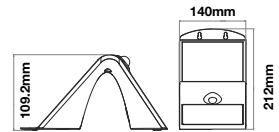

Battery:	3.7V Lithium Battery 2000mAh
Lumens:	400lm
No. of LED:	30pcs (Front 28pcs, Back 2 pcs)
Detecting Angle:	120°
Sensing Range:	2 - 6 mtrs

Charging Time:	6-7 hrs Sunlight Charging
IP Rating:	IP65
Material:	ABS+PC
Dimension:	140x212x109.2mm
Working Time:	Min 5-8 hrs and Max 24 hrs
Box Qty:	12Pcs