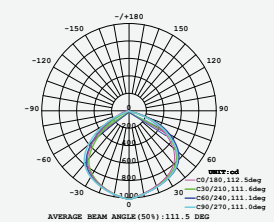

LUMINOUS INTENSITY DISTRIBUTION DIAGRAM