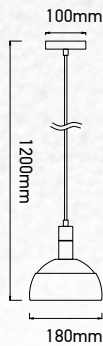

Pendant-Aluminium Shade-Red

Model:	VT-7100-R
SKU:	3924
EAN:	3800157626194
Size:	180x100x1200mm
Box Qty:	12Pcs
Material:	Plastic+Aluminium

E14 HOLDER