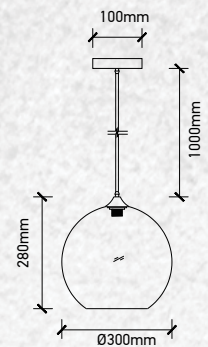

Amber Glass-Metal Series

Model:	VT-7303
SKU:	3866
EAN:	3800157620765
Size:	300x280x1000mm
Box Qty:	8Pcs
Material:	Glass+Metal