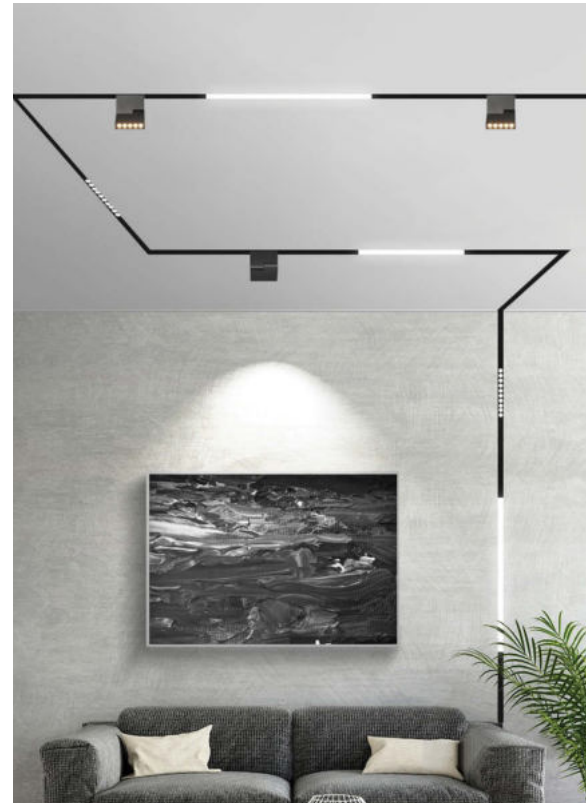

Magnetic Linear Track Light

10w VT-4210

SKU: 7962 - 3000K Warm White 3800157652803
SKU: 7963 - 4000K Day White 3800157652810

Voltage/Frequency:	DC:24V	Beam Angle:	30°
Luminous Flux:	700lm	Body Type:	Aluminium
LED Type:	SMD	Life span:	30,000 Hours
CRI:	>90	Dimension:	137x35x180mm
Color of Fixture:	Black	Box Qty:	16 PCS

3 YEAR WARRANTY

UGR<19