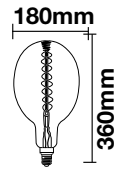

SpecialBulbs

Filament-BF180-E27
8W VT-2168D
SKU: 7463 - 2000K Warm White 3800157637381

EQ. Watts: **40w**
Voltage/Frequency: **AC:220-240V,50Hz**
Luminous Flux: **500lm**
Commercial Type: **BF180**

LED Type: **Filament**
CRI: **>80**
PF: **>0.5**
Base: **E27**

Beam Angle: **340°**
Body Type: **Glass**
Dimension: **180x360mm**
Box Qty: **6 Pcs**