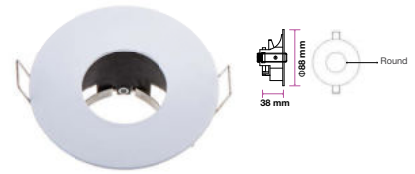

Fitting-Round-GU10

Model No	VT-785
SKU:	3611
Base:	GU10
Material:	Aluminium
Shape:	Round
Color of Fxture:	White
Dimension:	88x38mm
Cutting Size:	Ø75mm
EAN:	3800157607407
Box Qty:	100 Pcs