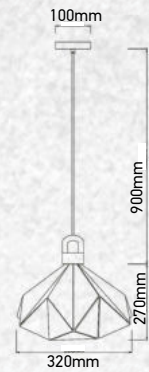

Model:	VT-7323-Y
SKU:	3950
EAN:	3800157630184
Size:	320x270mm
Box Qty:	4Pcs
Material:	Metal

Prism-Wooden-Pink