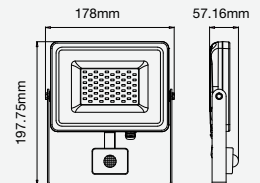

VT-30-S-B

- SKU: 460 | 3000K WARM WHITE
- SKU: 461 | 4000K DAY WHITE
- SKU: 462 | 6400K WHITE

WATTS	LUMENS	BOX QTY.
30w	2400	20 pcs