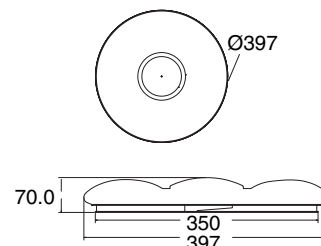

DIMMABLE
with remote

CCT CHANGING
With Remote Control

Domelight-Remote Control-CCT Changeable

60w VT-8556 3000K- 30W | 2100lm

4000K- 60W | 4200lm

6400K- 30W | 2100lm

SKU: 14911 - 3IN1

3800157656528

COLOR CHANGING
(3000K-4000K-6400K)

Sensor Compatible:	Yes
Voltage/Frequency:	AC:175-265V,50/60Hz
IP Rating:	IP20
CRI:	>80
PF:	>0.9

Beam Angle:	120°
Color of Fixture:	White
Body Type:	Plastic+Metal
Shape:	Round
Dimension:	Ø493.9x75mm
Box Qty:	5 Pcs