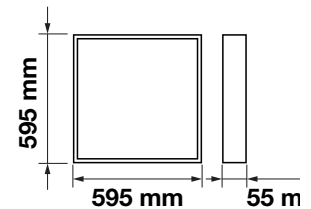

LED BACKLIT PANEL

Evolution Panels Series

This 25w LED panel delivers 4000 lumens through its impressive 160 lm/w rating. With the flexibility to be installed recessed or surface-mounted, it is sure to be one of the best preferred panels in the market.

- SMD LED Type
- 20,000 hrs Lifespan
- 120° Beam Angle
- AC:200-240V,50/60Hz
- CRI: >80
- FE+PS

SKU: 6600 | 3000K WARM WHITE
SKU: 6601 | 4000K DAY WHITE
SKU: 6602 | 6400K WHITE

MODEL	WATTS	LUMENS	BOX QTY.
VT-6125	25W	4000	1 pcs