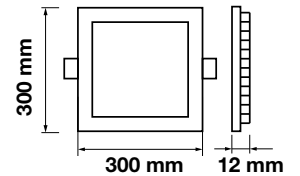

Premium Series-Square

24W VT-24075Q

SKU: 4887 - 3000K Warm White 3800157602198
SKU: 4888 - 4000K Day White 3800157602204
SKU: 4889 - 6400K White 3800157602211

Emergency Pack: **Available**
Voltage/Frequency: **AC:85-265V,50/60Hz**
Luminous Flux: **2000lm**
Beam Angle: **120°**

LED Type: **SMD**
CRI: **>80**
PF: **>0.9**
Shape: **Square**

Cutting Size:
280x280mm