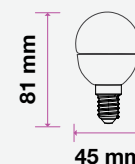

MODEL	WATTS	EQ.WATTS	LUMENS	BASE	SHAPE	BOX QTY.
VT-270	7w	45w	600	E14	P45	200 pcs
SKU: 863	| 3000K WARM WHITE					
SKU: 864	| 4000K DAY WHITE					
SKU: 865	| 6400K WHITE