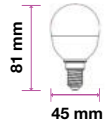

EQ. Watts: **40w**  
Voltage/Frequency: **AC:220-240V,50Hz**  
Luminous Flux: **470lm**  
Commercial Type: **P45**

LED Type: **SMD**  
CRI: **>80**  
PF: **>0.5**  
Base: **E14**

Beam Angle: **180°**  
Body Type: **ThermoPlastic**  
Dimension: **45x81mm**  
Box Qty: **60 Pcs**