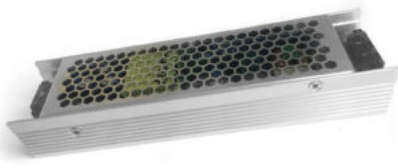

24V

**Slim Power Supply
VT-24120**

Built in EMI Filter

SKU :	3262
Watts:	120w
Current Capacity:	5A
Input Power:	AC:85-265V,50/60Hz

Output:	DC:24V
Unit Size:	190x50x31mm
EAN:	3800157640374
Box Qty.	80 Pcs