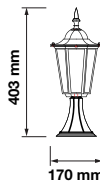

Stand Lamp

VT-753-B

SKU: 7074

3800157616270

Voltage: AC:220-240V,50Hz

Max.Watts: 40W

IP Rating: IP44

Holder: E27

Color of Fixture: Matt Black

Body Type: Aluminium+Glass

Size: 170x403mm

Box Qty: 10 Pcs