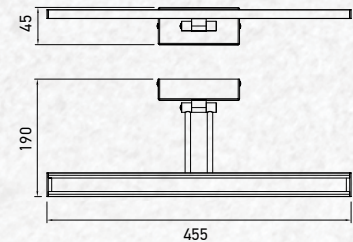

Mirror Light-Picture Chrome Wall Lamp

12w VT-7012 **Built In LED**

SKU: 3982 - 3000K Warm White 3800157637947
SKU: 3895 - 4000K Day White 3800157621137

Voltage/Frequency:	AC:220-240V,50Hz
Luminous Flux:	900lm
LED Type:	SMD
CRI:	>80
PF:	>0.5
Beam Angle:	120°

No. of LED:	60 pcs
Material :	Metal+PMMA
Unit GW :	0.82 Kg
Life Span:	20,000 Hours
Size :	640x55x185mm
Box Qty:	12Pcs