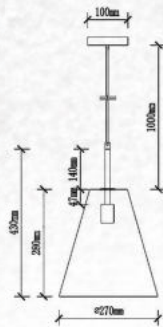

Model:	VT-7305
SKU:	3881
EAN:	3800157620994
Size:	Ø270x1280mm
Box Qty:	4Pcs
Material:	Glass

Designer Glass-Gun Grey