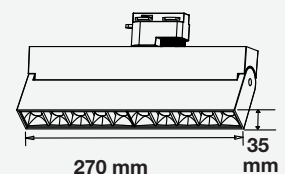

NEW

5 YEAR
WARRANTY*

LED TRACKLIGHTS

Linear Tracklights

Experience true colours through our LED Linear Tracklights efficient set of track lights with CRI >90, UGR<19 and flicker free. The latest LED technology from Samsung, and five years of warranty.

- 30,000 hrs Lifespan
- 30° Beam Angle
- AC:220-240V,50Hz
- Flicker Free
- High CRI of > 90
- Aluminum Body
- UGR<19

UGR<19

MODEL	WATTS	LUMENS	PF	CRI	BOX QTY.	BEAM ANGLE
VT-416-B	12W	960	>0.5	>90	40 pcs	30°

SKU: 20000 | 2700K WARM WHITE
SKU: 20001 | 4000K DAY WHITE

MODEL	WATTS	LUMENS	PF	CRI	BOX QTY.	BEAM ANGLE
VT-431-B	25W	2000	>0.9	>90	20 pcs	30°

SKU: 20006 | 2700K WARM WHITE
SKU: 20007 | 4000K DAY WHITE