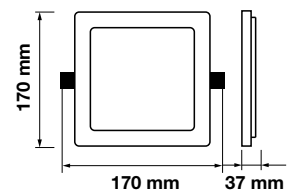

Cutting Size: 142X 142mm