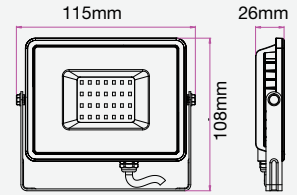

VT-10-1-B

SKU: 947 | 6400K WHITE

WATTS	LUMENS	BOX QTY.
10w	800	20 pcs