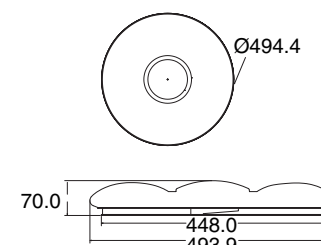

DIMMABLE
with remote

CCT CHANGING
With Remote Control