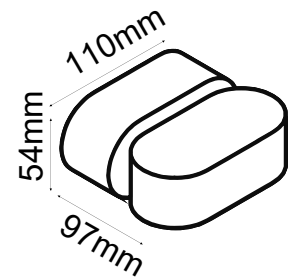

Grey

SKU: 8290 - 3000K Warm White	3800157629843
SKU: 8291 - 4000K Day White	3800157629850

Double Head-Rotatable
12W VT-814