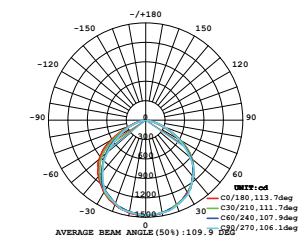

LUMINOUS INTENSITY DISTRIBUTION DIAGRAM