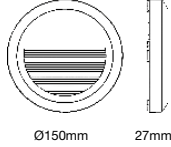

Step Light-Round-IP65
2W VT-1142-B

SKU: 1315 - 3000K Warm White 3800157620437
SKU: 1314 - 4000K Day White 3800157620420

IP65
RATING

Sensor Compatible: **Yes**
Voltage/Frequency: **AC:100-240V,50/60Hz**
Luminous Flux: **60lm**
LED Type: **SMD**
CRI: **>80**
PF: **>0.5**

Beam Angle: **55°**
Body Type: **PC**
Color of Fixture: **White**
Shape: **Round**
Dimension: **150x27mm**
Cutting Size: **N/A**
Box Qty: **50 Pcs**