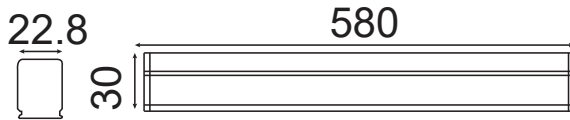

MODEL	WATTS	LUMENS	WEIGHT-KG	BOX QTY.
VT-065	7w	630	0.112	25 pcs

SKU: 692 | 3000K WARM WHITE
SKU: 693 | 4000K DAY WHITE
SKU: 694 | 6400K WHITE