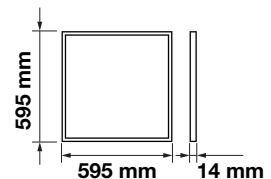

Emergency Pack:	Available
Voltage/Frequency:	AC:200-240V,50/60Hz
Luminous Flux:	3600lm
Beam Angle:	120°

LED Type:	SMD
CRI:	>80
PF:	>0.9
Shape:	Square

Body Type:	Aluminium+PMMA+PP
Dimension:	595x595x14mm
Box Qty:	6 Pcs