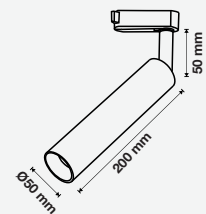

MODEL	WATTS	LUMENS	PF	CRI	BOX QTY.	BEAM ANGLE
VT-420-B	20w	1400	>0.9	>90	40 pcs	24°

- SKU: 365 | 3000K WARM WHITE
- SKU: 366 | 4000K DAY WHITE
- SKU: 367 | 5000K WHITE