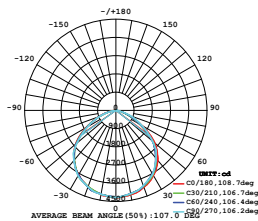

LUMINOUS INTENSITY DISTRIBUTION DIAGRAM