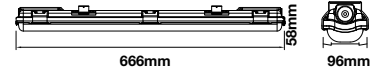

Voltage/Frequency:	AC:200-240V,50/60Hz
Luminous Flux:	1700lm
LED Type:	SMD
CRI:	>80

PF:	>0.5
Beam Angle:	120°
Body Type:	Plastic+ABS
On/Off:	>15,000

Life span:	20,000 Hours
Gross weight:	1 kg
Dimension:	666x96x58mm
Box Qty:	12pcs