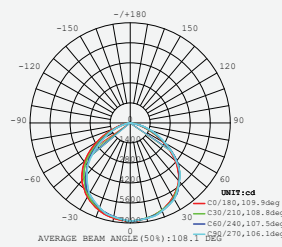

LUMINOUS INTENSITY DISTRIBUTION DIAGRAM