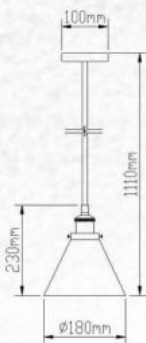

Transparent Glass-Metal Series

Model:	VT-7185
SKU:	3738
EAN:	3800157611114
Size:	180x230x1110mm
Box Qty:	12Pcs
Material:	Glass+Metal