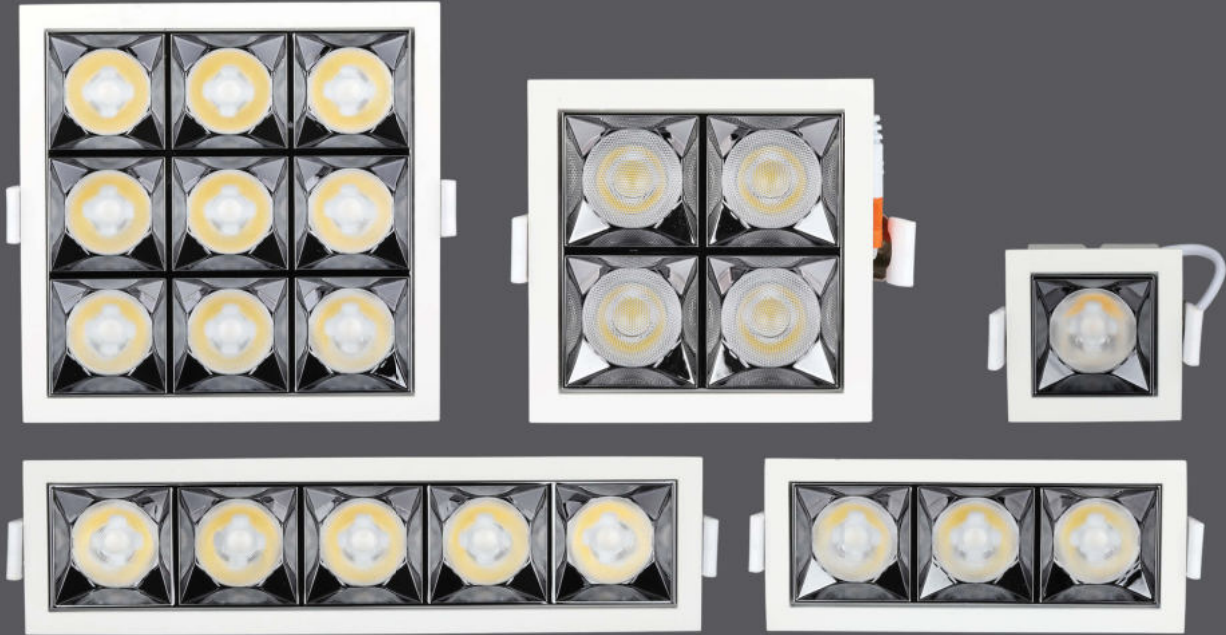

UGR <19

12°
Narrow Beam Angle

38°
Narrow Beam Angle

Reflector Downlight

Introducing V-TAC's LED reflector downlights — available in 12° & 38° beam angles & CRI rating of >90, to achieve any residential, retail, or hospitality lighting need.

- 30,000 Life Hours
- Input Voltage - AC:220-240V,50Hz
- Body Material - Aluminium
- Includes Quick Connector for easy wiring

MODEL
VT-2-04   12°

SKU: 972 | 2700K WARM WHITE
SKU: 971 | 4000K DAY WHITE
SKU: 970 | 5700K WHITE

WATTS	LUMENS	BOX QTY.
4w	320	100 pcs

MODEL
VT-2-04-1   38°

SKU: 987 | 2700K WARM WHITE
SKU: 986 | 4000K DAY WHITE
SKU: 985 | 5700K WHITE

Cutting Size

MODEL
VT-2-12   12°

SKU: 975 | 2700K WARM WHITE
SKU: 974 | 4000K DAY WHITE
SKU: 973 | 5700K WHITE

WATTS	LUMENS	BOX QTY.
12w	960	50 pcs

MODEL
VT-2-12-1   38°

SKU: 990 | 2700K WARM WHITE
SKU: 989 | 4000K DAY WHITE
SKU: 988 | 5700K WHITE

Cutting Size