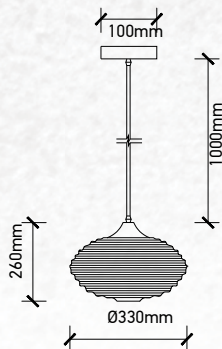

Diamond Cut Glass-Transparent

Model:	VT-7350-HT
SKU:	3879
EAN:	3800157620970
Size:	Ø330x260x1000mm
Box Qty:	8Pcs
Material:	Glass+Metal