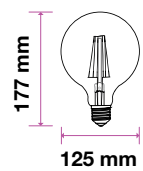

SKU: 291 | 2200K WARM WHITE

| MODEL  | WATTS | EQ.WATTS | LUMENS | BASE | SHAPE | BOX QTY. |
|--------|-------|----------|--------|------|-------|----------|
| VT-276 | 6w    | 55w      | 725    | E27  | ST64  | 50 pcs   |