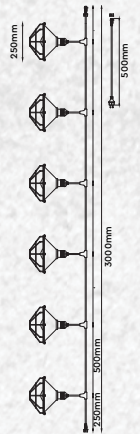

String Lights

VT-717BS   **SKU : 8975**   EAN Code: 3800157655866
Lampshade: **Natural ø250mm (Galvanized Iron)**
Bulb Holder: **Rose Gold ø49mm (Aluminum)**
Cable: **Black (H05RN-F-3x1mm²)**
L/S Wireguard: **Rose Gold ø256mm (Galvanized Iron)**
Catenary Length: **3M Total Length (6 Luminares at 50cm spacing)**
IP Rating: **IP65**
Holder Type: **E27**
Max Watts: **60W x6**
Box Qty: **1Pc**