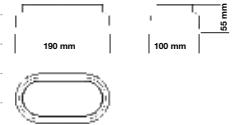

Sensor Compatible:	Yes
Voltage/Frequency:	AC:200-240V,50/60Hz
Luminous Flux:	560lm
IP Rating:	IP54
CRI:	>70
PF:	>0.5

Beam Angle:	120°
Color of Fixture:	Black
Body Type:	PC
Shape:	Rectangle
Dimension:	190x100x55mm
Box Qty:	20 Pcs