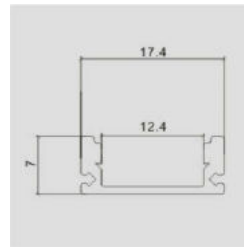

Box Qty. 180 Pcs

Aluminium Profiles-Milky

Model No:	VT-8113
SKU:	3355
Dimension:	2000x17.4x7mm
Color of Fixture:	Milky
EAN:	3800157636834

Aluminium Profiles-White Housing

Model No:	VT-8113-W
SKU:	3365
Dimension:	2000x17.4x7mm
Color of Fixture:	White
EAN:	3800157640152