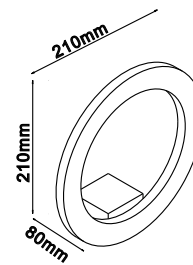

Modern Wall Lights
9W VT-710

Sensor Compatible:	Yes
Voltage/Frequency:	AC:220-240V,50/60Hz
Luminous Flux:	990lm
IP Rating:	IP20
CRI:	>80

PF:	>0.5
Beam Angle:	360°
Body Type:	Aluminium+Acrylic
Dimension:	210x80mm
Box Qty:	20 Pcs