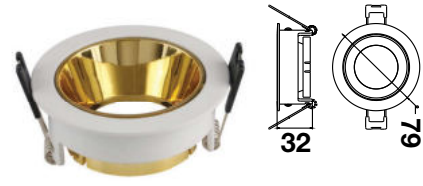

Fitting Round-GU10

Model No	VT-872-WG
SKU:	3154
Base:	GU10
Material:	Aluminium+PC
Shape:	Round
Color of Fixture:	White+Gold
Dimension:	79x32mm
Cutting Size:	72mm
EAN:	3800157638975
Box Qty:	50 Pcs