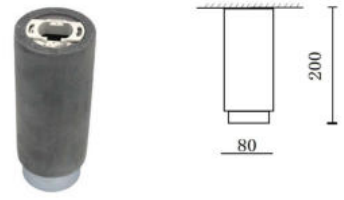

Fitting-Surface Metal-1XGU10

Model No	VT-865CHC
SKU:	3138
Base:	GU10
Material:	Gypsum with metal
Shape:	Round
Color of Fxture:	Grey+Chrome
Dimension:	ø200x80mm
Cutting Size:	N/A
EAN:	3800157635370
Box Qty:	9 pcs