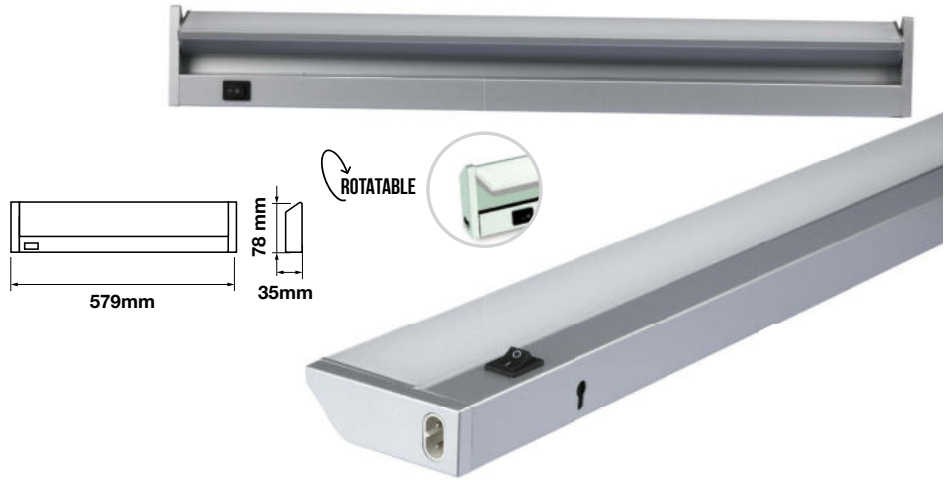

Cabinet Fitting

10w VT-8112

SKU: 5068 - 3000K Warm White 3800157606714
SKU: 5070 - 6000K White 3800157606738

Sensor Compatible:	Yes
Voltage/Frequency:	AC:220-240V,50/60Hz
Luminous Flux:	800lm
LED Type:	SMD
CRI:	>80
PF:	>0.9
Beam Angle:	110°
Body Type:	Aluminium Body, Plastic Diffuser
On/Off:	>10,000
Life span:	20,000 Hours
Gross weight:	600g
Dimension:	579x78x35mm
Box Qty:	12 Pcs