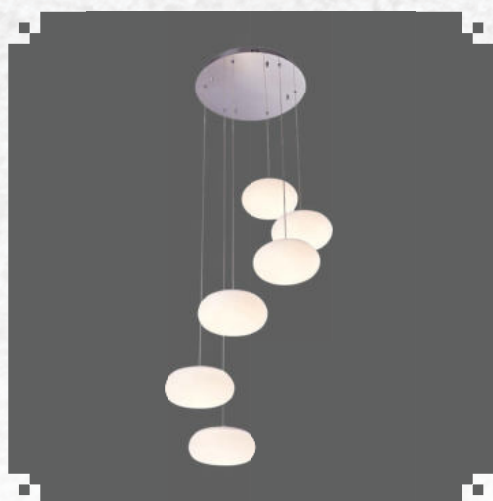

Designer Series-TRIAC Dimmable

72w VT-7390

SKU: 40011 - 3000K Warm White 3800157640497

Voltage/Frequency: AC:220-240V

Luminous Flux: 6500lm

LED Type: SMD

CRI: >80

PF: >0.9

Beam Angle: 120°

No. of LED: 432 pcs

Material : PC + Iron

Unit GW : 6.2 kgs

Life Span: 30,000 Hours

Size : ø390x2000mm

Box Qty: 1Pcs