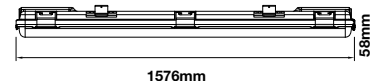

Voltage/Frequency:	AC:200-240V,50/60Hz
Luminous Flux:	2000lm
LED Type:	SMD
CRI:	>80

PF:	>0.5
Beam Angle:	120°
Body Type:	Plastic+ABS
On/Off:	>15,000

Life span:	20,000 Hours
Gross weight:	1.2 kg
Dimension:	1576x68x58mm
Box Qty:	16pcs