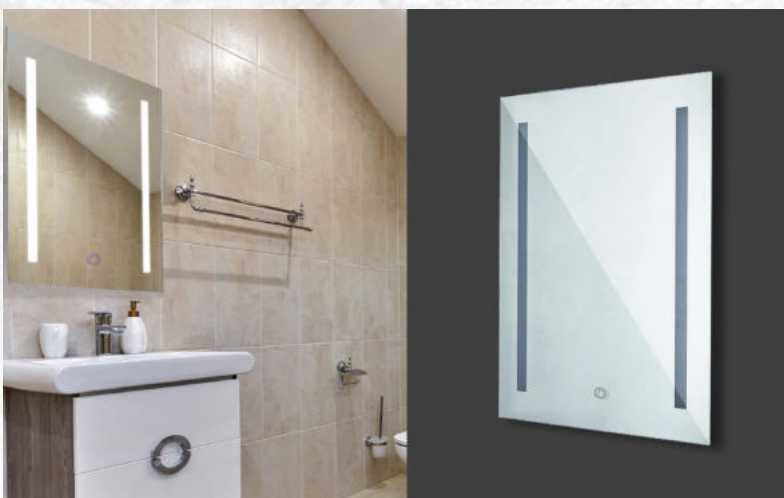

Mirror Lights

37w **VT-8701**

SKU: 40461 - 3IN1 3800157655002

Voltage/Frequency: AC:200-240V,50/60Hz

Luminous Flux: 800lm

CRI: >80

Beam Angle: 120°

Material : Iron

Unit GW : 9.3 Kg

IP Rating: IP44

Size : 700x500x35mm

Box Qty: 1Pcs