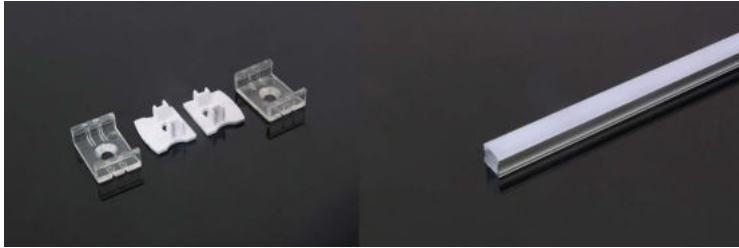

Box Qty. 120 Pcs

Aluminium Profiles-Milky

Model No:	VT-8110
SKU:	3354
Dimension:	2000x17.2x15.5mm
Color of Fixture:	Milky
EAN:	3800157636827

Aluminium Profiles-White Housing

Model No:	VT-8110-W
SKU:	3366
Dimension:	2000x17.2x15.5mm
Color of Fixture:	White
EAN:	3800157640169