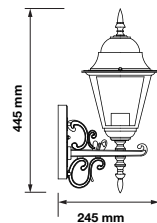

Wall Lamp
VT-761-B

SKU: 7521 3800157617802

Voltage:	AC:220-240V
Max.Watts:	60W
IP Rating:	IP44
Holder:	E27
Color of Fixture:	Matt Black
Body Type:	Aluminium+Glass
Size:	245x445x185mm
Box Qty:	8 Pcs