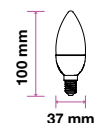

Bulbs-A60-E27-Microwave Sensor

9w VT-2219

SKU: 2760 -3000K Warm White 3800157646567
SKU: 2761 -4000K Day White 3800157646574
SKU: 2762 -6400K White 3800157646581

EQ. Watts:	60w
Voltage/Frequency:	AC:220-240V,50Hz
Luminous Flux:	806lm
Commercial Type:	A60

1. Auto Switch on at dusk and Switches off at dawn.
2. Built-in Daylight Sensor

MICROWAVE SENSOR BULB 8-10 meter detection range

LED Type:	SMD	Beam Angle:	200°
CRI:	>80	Body Type:	Thermoplastic
PF:	>0.5	Dimension:	Ø60x112mm
Base:	E27	Box Qty:	100pcs

3. Automatically Switches On when room light is less
4. Light stays for 60 seconds upon detection of movement

Bulbs-A60-E27-Microwave Sensor

11w VT-2211

SKU: 2763 -3000K Warm White 3800157646598
SKU: 2764 -4000K Day White 3800157646604
SKU: 2765 -6400K White 3800157646611

EQ. Watts:	75w
Voltage/Frequency:	AC:220-240v,50Hz
Luminous Flux:	1055lm
Commercial Type:	A60

1. Auto Switch on at dusk and Switches off at dawn.
2. Built-in Daylight Sensor

MICROWAVE SENSOR BULB 8-10 meter detection range

LED Type:	SMD	Beam Angle:	200°
CRI:	>80	Body Type:	Thermoplastic
PF:	>0.5	Dimension:	Ø60x120mm
Base:	E27	Box Qty:	100pcs

3. Automatically Switches On when room light is less
4. Light stays for 60 seconds upon detection of movement

Bulbs-A60-E27-RF

9w VT-2229

SKU: 2766 -RGB+3000K 3800157646697
SKU: 2767 -RGB+4000K 3800157646703
SKU: 2768 -RGB+6400K 3800157646710

EQ. Watts:	60w
Voltage/Frequency:	AC:220-240V,50Hz
Luminous Flux:	806lm
Commercial Type:	A60

- RF Control 6-8M Range
- Switch on/off the light
- 16 steps dimming

DIMMABLE WITH REMOTE RGB

LED Type:	SMD	Beam Angle:	200°
CRI:	>80	Body Type:	Thermoplastic
PF:	>0.5	Dimension:	Ø60x112mm
Base:	E27	Box Qty:	100pcs

- 16 colors selection
- Auto Color change Mode

Bulbs-Candle-E14-RF