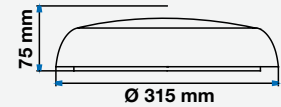

CCT Bulkhead

Our resilient IP65 CCT Bulkhead make a good choice for outdoor residential, business, and industrial areas that need constant lighting since they can withstand weather and dust.

MODEL	WATTS	LUMENS	BOX QTY.	SKU: 20088 | 3IN1
VT-14	14w	1400	10 pcs	UNIT COLOR: WHITE