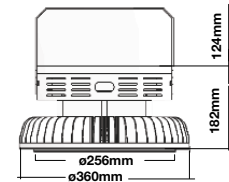

1-10V DIMMABLE

IP65 RATING