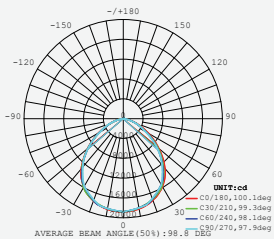

LUMINOUS INTENSITY DISTRIBUTION DIAGRAM