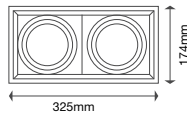

AR111-Accessories

Model No:	VT-7222-W	Dimension:	325x174mm
SKU:	3576	Cutting Size:	167x305mm.
Base:	2XAR111	EAN:	3800157604772
Material:	Aluminium	Box Qty:	12 Pcs
Color of Fixture:	White