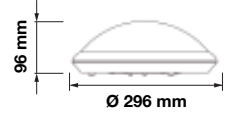

Dome Sensor Series

VT-8002C

SKU: 4966 3800230625816