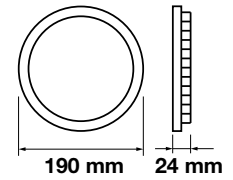

Body Type:	Aluminium+Chrome
Dimension:	Ø190x24mm
Box Qty:	20 Pcs