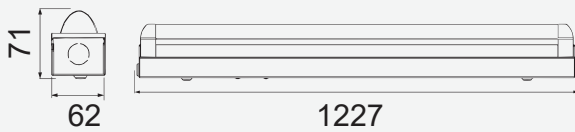

EASY TOGGLE SWITCH

3000K 4000K 6400K

EASY ACCESS FOR
COLOR CHANGING
WITH BUTTON

FIXTURES WITH LED

LED Batten Fitting

The new Batten Fittings series from V-TAC boasts of its colour tuning feature with an easy-to-access, built-in switch — enabling users to gradually customise the light from a warm 3000-kelvin white light up to the standard 6400-kelvin white. Choose and switch to your preferred colour temperature anytime.

- **PC+Aluminium+Steel**
- **30,000 Life Hours**
- **CRI - >80**
- **Flicker Free**
- **PF - 0.9**
- **On/Off Cycle - >20000 time**
- **Input Voltage - AC:220-240V,50Hz**
- **Beam angle:120 °**

5 YEAR
WARRANTY*

MODEL	WATTS	LUMENS	WEIGHT-KG	BOX QTY.	SKU: 517 | 3IN1
VT-8-43	40w	4000	1.68	10 pcs	

MODEL	WATTS	LUMENS	WEIGHT-KG	BOX QTY.	SKU: 519 | 3IN1
VT-8-63	60w	6000	2.42	10 pcs