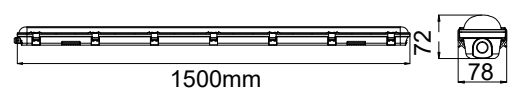

Emergency Battery Backup

EMERGENCY WATERPROOF FITTINGS

Milky Cover - M Series SS Clips

This model has a built-in battery backup, high-lumen LEDs, and a Milky cover to ensure safety on emergency situations through proper lighting. Durable, IP65-rated PC body for a long-lasting waterproof & dustproof performance both indoors and outdoors.

- 20,000 hrs Lifespan
- 120° Beam Angle
- AC:200-240V,50/60Hz
- Battery Type:9.6V 2200mAh Ni-Cd battery
- Charging Time:24Hours
- Working Time:3Hours
- Emergency Power: 6-7W
- SMD LED Chip
- Body Type: PC
- On/Off Cycles >15000
- CRI >80
- PF >0.9
- IP65
- SS Clips

STAINLESS STEEL CLIPS

MODEL:	WATTS	LUMENS	WEIGHT-KG	BOX QTY.
VT-120136E	36w	4320	1.91	12 pcs

SKU: 20223 | 4000K DAY WHITE
SKU: 20222 | 6400K WHITE

3 YEAR WARRANTY
4 FEET
IP65 RATING
120 Lumen/W

MODEL:	WATTS	LUMENS	WEIGHT-KG	BOX QTY.
VT-150148E	48w	5760	2.21	12 pcs

SKU: 20221 | 4000K DAY WHITE
SKU: 20220 | 6400K WHITE

3 YEAR WARRANTY
5 FEET
IP65 RATING
120 Lumen/W