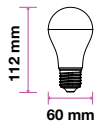

Bulbs-A60-E27

9W VT-2000G

SKU: 7343 - Green 3800157626057

EQ. Watts:	30w	LED Type:	SMD	Beam Angle:	200°
Voltage/Frequency:	AC:220-240V,50Hz	CRI:	>80	Body Type:	ThermoPlastic
Luminous Flux:	310lm	PF:	>0.5	Dimension:	60x112mm
Commercial Type:	A60	Base:	E27	Box Qty:	100 Pcs

Bulbs-A60-E27

9W VT-2000B

SKU: 7344 - Blue 3800157626064

EQ. Watts:	15w	LED Type:	SMD	Beam Angle:	200°
Voltage/Frequency:	AC:220-240V,50Hz	CRI:	>80	Body Type:	ThermoPlastic
Luminous Flux:	120lm	PF:	>0.5	Dimension:	60x112mm
Commercial Type:	A60	Base:	E27	Box Qty:	100 Pcs

LED Bulbs-E27

9W VT-1900

SKU: 7240 - 2700K Warm White 3800157620130
SKU: 7241 - 4000K Day White 3800157620147
SKU: 7242 - 6400K White 3800157620154

EQ. Watts:	60w	LED Type:	SMD	Beam Angle:	200°
Voltage/Frequency:	AC:220-240V,50Hz	CRI:	>80	Body Type:	ThermoPlastic
Luminous Flux:	806lm	PF:	>0.5	Dimension:	60x112mm
Commercial Type:	A60	Base:	E27	Box Qty:	20 Pcs

LED Bulbs-B22

9W VT-2069-3PC

SKU: 7246 - 2700K Warm White 3800157620192

EQ. Watts:	60w	LED Type:	SMD	Beam Angle:	200°
Voltage/Frequency:	AC:220-240V,50Hz	CRI:	>80	Body Type:	ThermoPlastic
Luminous Flux:	806lm	PF:	>0.5	Dimension:	60x106mm
Commercial Type:	A60	Base:	B22	Box Qty:	20 Pcs

Bulbs-A60-E27

9W VT-2099

SKU: 7260 - 3000K Warm White 3800157622110
SKU: 7261 - 4000K Day White 3800157622127
SKU: 7262 - 6400K White 3800157622134

EQ. Watts:	60w	LED Type:	SMD	Beam Angle:	200°
Voltage/Frequency:	AC:220-240V,50Hz	CRI:	>80	Body Type:	ThermoPlastic
Luminous Flux:	806lm	PF:	>0.5	Dimension:	60x112mm
Commercial Type:	A60	Base:	E27	Box Qty:	100 Pcs