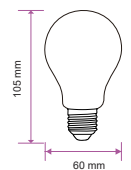

SpecialBulbs

3D Filament-A60-E27

3W VT-2203

SKU: 2704 - 3000K Warm White 3800157641524

EQ. Watts:	NA
Voltage/Frequency:	AC:220-240V,50/60Hz
Luminous Flux:	20lm
Commercial Type:	A60

LED Type:	COB
CRI:	>80
PF:	>0.45
Base:	E27

Beam Angle:	300°
Body Type:	Glass
Dimension:	Ø64x145mm
Box Qty:	100 Pcs