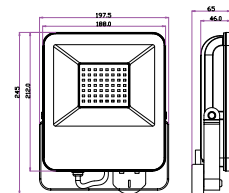

WIDE VOLTAGE
100-265V

1.5
METER WIRE

IP65
RATING

YELLOW BODY FLOODLIGHT

- AC:100-265V,50/60Hz
- 100° beam angle
- 30,000-hr lifespan
- CRI >80
- PF >0.9
- IP65 Rating
- Material: Diecast Aluminum
- On/Off cycle: >15000
- BS Plug with 1.5 Meter Wire Length

5 YEAR
WARRANTY*

NEW

VT-58

SKU:20121 | 6400K WHITE

WATTS	LUMENS	BOX QTY.
50W	5000	10 pcs

NEW

VT-108

SKU:20122 | 6400K WHITE

WATTS	LUMENS	BOX QTY.
100W	10000	4 pcs