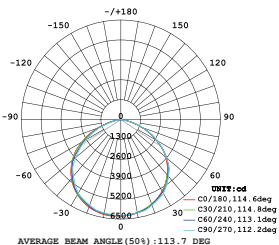

LUMINOUS INTENSITY DISTRIBUTION DIAGRAM