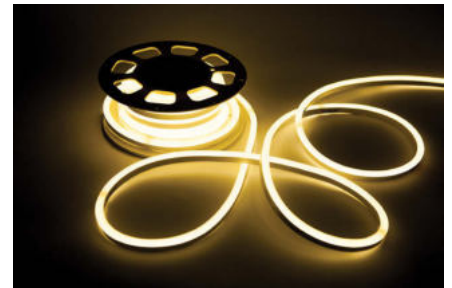

Neon Flex-Warm White

8W VT-555WW

2513 - 3000K Warm White 3800157605663

Voltage:	DC:24V
Lumen lm/M:	320
FPC Width MM:	7.5
Power W/M:	8w

Jacket Dia:	9 x16.5 mm
Beam Angle:	160°
Box Qty:	5 Packets