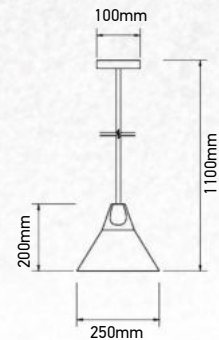

Modern Wooden Top-Black

Model:	VT-7425-B
SKU:	3757
EAN:	3800157611305
Size:	250x200x1100mm
Box Qty:	8Pcs
Material:	Aluminium+Wooden Top