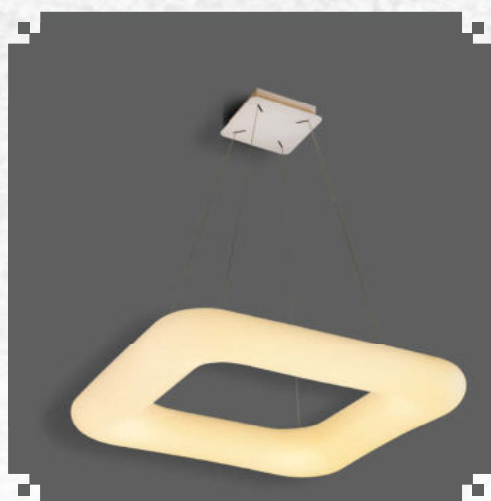

Designer Series Pendant-Color Changing

42W VT-7607

SKU: 3963 -3IN1

3800157636575

Voltage/Frequency: AC:220-240V,50Hz

Luminous Flux: 3400lm

LED Type: SMD

CRI: >80

PF: >0.9

Beam Angle: 120°

No. of LED: 384 pcs

Material : PC

Unit GW : 4.80 kgs

Life Span: 30,000 Hours

Size : 600x600x2000mm

Box Qty: 1Pcs