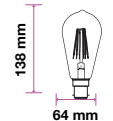

Amber Cover -Filament-ST64-B22

4W_{VT-2145D}

SKU: 7420 - 2200K Warm White 3800157633086

EQ. Watts:	25w
Voltage/Frequency:	AC:220-240V,50Hz
Luminous Flux:	350lm
Commercial Type:	ST64

LED Type:	Filament
CRI:	>80
PF:	>0.5
Base:	B22

Beam Angle:	300°
Body Type:	Glass
Dimension:	64x138mm
Box Qty:	100 Pcs