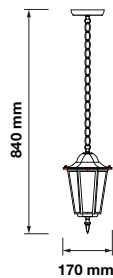

Ceiling Lamp
VT-752-W

SKU: 7073

3800157616263

Voltage:	AC:220-240V,50Hz
Max.Watts:	40W
IP Rating:	IP44
Holder:	E27
Color of Fixture:	White
Body Type:	Aluminium+Glass
Size:	170x840mm
Box Qty:	10 Pcs