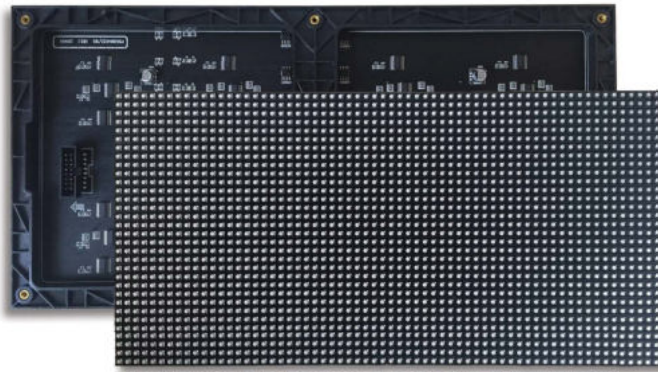

Indoor Display Screen

P5 Indoor LED Finished Cabinet

Box Qty.
6 Pcs

SKU: 11077 3800157617468

Screen Parameter

Pixel Density:	40000dots/sqm
Brightness:	1800nits
Optimum View Distance:	more than 5m
Gray Scale:	16bits
Display Color:	281 trillions(synchronized)
Operation Power:	220V-240V
Max Power Consumption:	750W/sqm
Control Mode:	Synchronized
Refresh Frequency:	400-700HZ
Fram Frequency:	60HZ
Support Signal Input:	S-Video,RGBHV,YUV etc.
Control Distance:	UTP140M,SINGLE MODE FIBER 15KM
Life Span(50% Brightness):	100000hrs
IP(Front/rear):	IP20

LED Cabinet Parameter

Cabinet Size(L*h*d):	640*640mm
Cabinet Resolution:	128*128
Module Quantity Each Cabinet:	2*4=8
Average Power Consumption:	300w/cabinet
Cabinet Material:	Iron
Cabinet Size:	8kg/cabinet

LED Module Parameter

Pixel Pitch:	5mm
Led Specification:	SMD3528
Led Configuration:	SMD 3 in 1
Module Size:	320*160mm
Module Resolution:	64*32=2048dot
Drive Method:	1/16 scan constant current
Drive IC:	SM16106