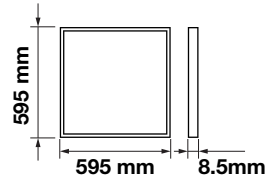

Emergency Pack:	Available
Voltage/Frequency:	AC:220-240V,50/60Hz
Luminous Flux:	3240lm
Beam Angle:	120°

LED Type:	SMD
CRI:	>80
PF:	>0.9
Shape:	Square

Body Type:	Aluminium+PS+PP
Dimension:	595x595x8.5mm
Box Qty:	6 Pcs