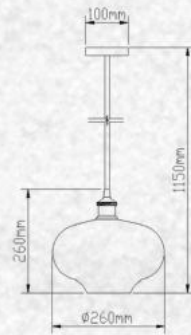

Amber Glass-Metal Series

Model:	VT-7290
SKU:	3741
EAN:	3800157611145
Size:	260x260x1150mm
Box Qty:	8Pcs
Material:	Glass+Metal