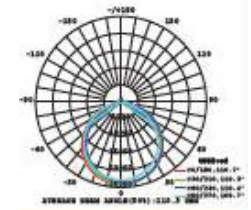

1-10V DIMMABLE

IP65 RATING