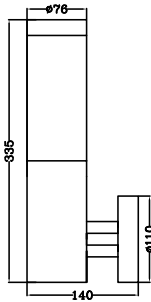

NEW

Wall Fittings-E27
VT-833

SKU: 8624   3800157652438

Voltage:	AC:220-240V,50Hz
Max.Watts:	60w
IP Rating:	IP44
Holder:	E27
Color of Fixture:	White+Stainless Steel
Body Type:	Stainless Steel+PC
Size:	76x140x335mm
Box Qty:	12 Pcs