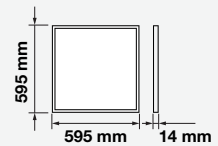

QUICK CONNECTOR

LED BIG PANELS

Square Panels-60x60

- Quick Connector
- SMD LED Type
- 30,000 hrs Lifespan
- 120° Beam Angle
- PF:>0.9
- CRI: >80
- Aluminum+ PMMA+PP
- Flicker Free

Our 36w and 45w LED panels are made with high quality PMMA diffusers which prevents it from turning yellow over time and makes it emit strong and evenly distributed light. Also available is the TP(a)-rated panel to meet fire safety standards. All our LED panels have quick connectors that will save installation time and costs.

5 YEAR WARRANTY*

SKU: 20047 | 4000K DAY WHITE
SKU: 20048 | 6400K WHITE

MODEL	WATTS	LUMENS	BOX QTY.
VT-629	29w	3480	6 pcs

AC:200-240V, 50/60Hz

SKU: 750 | 4000K DAY WHITE
SKU: 751 | 6400K WHITE

TP(a) POLYCARBONATE
MICROPRISMATIC DIFFUSER

MODEL	WATTS	LUMENS	BOX QTY.
VT-636	36w	3600	6 pcs

AC:200-240V, 50/60Hz

SKU: 632 | 3000K WARM WHITE
SKU: 633 | 4000K DAY WHITE
SKU: 634 | 6400K WHITE

PMMA Diffuser

MODEL	WATTS	LUMENS	BOX QTY.
VT-645	45w	3600	6 pcs

AC:220-240V,50Hz

SKU: 20119 | 4000K DAY WHITE

UGR<19

MODEL	WATTS	LUMENS	BOX QTY.
VT-649	45W	3600	6 pcs

AC:200-240V, 50/60Hz