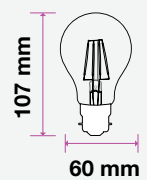

MODEL	WATTS	EQ.WATTS	LUMENS	BASE	SHAPE	BOX QTY.
VT-228	4w	35w	350	B22	A60	96 pcs

SKU:107 | 2200K WARM WHITE