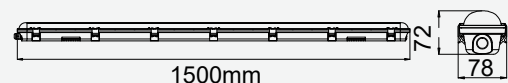

NEW

WATERPROOF FITTINGS

Milky Cover - M Series

Promoting efficiency with its high-lumen (120 lm/W) rating, this new addition to V-TAC's fixtures range. The opaque, milky cover allows for a softer, well-diffused light that is milder to the eyes.

- SMD LED Chip
- 20,000 hrs Lifespan
- 120° Beam Angle
- AC:200-240V,50/60Hz
- On/Off Cycles >15000
- CRI >80
- PF >0.9
- IP65
- Body Type: ABS+PC

MODEL:	WATTS	LUMENS	WEIGHT-KG	BOX QTY.	SKU: 20211 | 4000K DAY WHITE SKU: 20210 | 6400K WHITE
VT-60018-M	18w	2160	0.69	12 pcs	

3 YEAR WARRANTY
2 FEET
IP65 RATING
120 Lumen/W

MODEL:	WATTS	LUMENS	WEIGHT-KG	BOX QTY.	SKU: 20207 | 4000K DAY WHITE SKU: 20206 | 6400K WHITE
VT-120036-M	36w	4320	1.18	12 pcs	

3 YEAR WARRANTY
4 FEET
IP65 RATING
120 Lumen/W

MODEL:	WATTS	LUMENS	WEIGHT-KG	BOX QTY.	SKU: 20203 | 4000K DAY WHITE SKU: 20202 | 6400K WHITE
VT-150048-M	48w	5760	1.475	12 pcs	

3 YEAR WARRANTY
5 FEET
IP65 RATING
120 Lumen/W