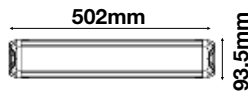

100m²
Coverage Area

Electronic Insect Killer

30W VT-3230

SKU: 11181 - (EU Plug)
SKU: 11181 - BS(BS Plug)

Box Qty : 6

15W
Tube is also available separately
SKU: 11217