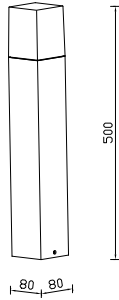

Bollard Lamps GU10

VT-7614

SKU: 7564 3800157636377

Voltage:	AC:220-240V,50-60Hz
Max.Watts:	35W
IP Rating:	IP54
Holder:	GU10
Color of Fixture:	Black
Body Type:	Aluminium body+clear PC diffuser
Size:	80x80x500mm
Box Qty:	4 Pcs