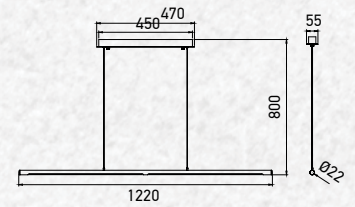

Designer Bend Series - Surface Chrome

36w VT-7038

Built In LED

SKU: 3899 - 4000K Day white

3800157621175

Voltage/Frequency: AC:220-240V,50Hz

Luminous Flux: 2700lm

LED Type: SMD

CRI: >80

PF: >0.8

Beam Angle: 120°

No. of LED: 180 pcs

Material : Stainless Steel+Metal+Glass

Unit GW : 3.53 Kg

Life Span: 20,000 Hours

Size : 985x120x75mm

Box Qty: 6Pcs