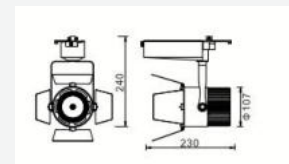

LED TRACKLIGHTS

LED Shutter Tracklights

These durable 4-line LED track lights are equipped with shutters for flexibility — easily adjust them to achieve desired beam angle. These COB LEDs are also renowned for its high-CRI rating, perfect for retail lighting. Available in white and black body.

- **COB LED Type**
- **30,000 hrs Lifespan**
- **24°-60° Adjustable**
- **AC:220-240V,50Hz**
- **High CRI of > 90**
- **Aluminum Body**

5 YEAR
WARRANTY*

MODEL	WATTS	LUMENS	PF	CRI	BOX QTY.	BEAM ANGLE
VT-433-B	33w	2640	>0.9	>90	8 pcs	24°-60° Adjustable

- SKU: 371 | 3000K WARM WHITE
- SKU: 372 | 4000K DAY WHITE
- SKU: 373 | 5000K WHITE

MODEL	WATTS	LUMENS	PF	CRI	BOX QTY.	BEAM ANGLE
VT-433-W	33w	2640	>0.9	>90	8 pcs	24°-60° Adjustable

- SKU: 368 | 3000K WARM WHITE
- SKU: 369 | 4000K DAY WHITE
- SKU: 370 | 5000K WHITE