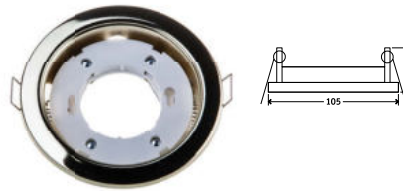

GX53-Accessory

Model No	VT-715-G
SKU:	3676
Base:	GX53
Material:	Iron
Shape:	Round
Color of Fixture:	Gold
Dimension:	Ø105x40mm
Cutting Size:	90mm
EAN:	3800157625258
Box Qty:	50 Pcs