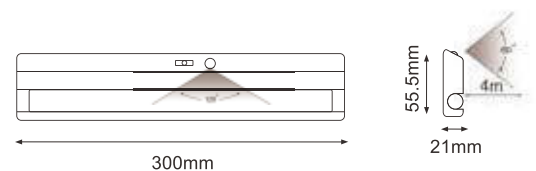

VT-81

SKU: 814 | 4000K DAY WHITE

WATTS	LUMENS	BOX QTY.
1.5w	135	50 pcs

4xAA (Battery not included)