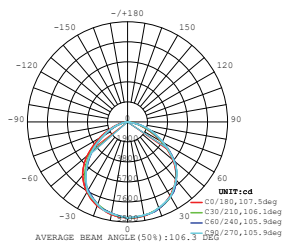

LUMINOUS INTENSITY DISTRIBUTION DIAGRAM