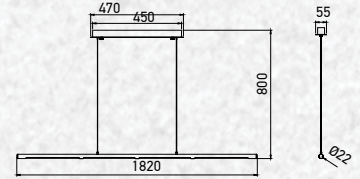

Designer Sleek Pendant-Chrome

36w VT-7036

Built In LED

SKU: 3892 - 4000K Day White

3800157621106

Voltage/Frequency:	AC:220-240V,50Hz
Luminous Flux:	2700lm
LED Type:	SMD
CRI:	>80
PF:	>0.8
Beam Angle:	120°

No. of LED:	180 pcs
Material :	Stainless Steel+Metal+PMMA
Unit GW :	1.82 Kg
Life Span:	20,000 Hours
Size :	1820x55x800mm
Box Qty:	12Pcs

Designer Sleek Chrome Surface Lamp

36w VT-7037

Built In LED

SKU: 3893 - 4000K Day White

3800157621113

Voltage/Frequency:	AC:220-240V,50Hz
Luminous Flux:	2700lm
LED Type:	SMD
CRI:	>80
PF:	>0.8
Beam Angle:	120°

No. of LED:	180 pcs
Material :	Stainless Steel+Metal+PMMA
Unit GW :	2.24 Kg
Life Span:	20,000 Hours
Size :	940x120x60mm
Box Qty:	6Pcs