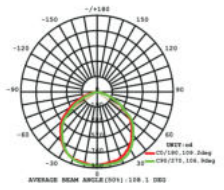

E Series-Black Body
30W VT-4031B

SKU: 5952 - 3000K Warm White 3800157625456
SKU: 5953 - 4000K Day White 3800157625463
SKU: 5954 - 6500K White 3800157625470

Sensor Compatible:	Yes
Voltage/Frequency:	AC:220-240V,50Hz
Luminous Flux:	2550lm
Color of Fixture:	Black
CRI:	>70
PF:	>0.9
IP Rating:	IP65
Beam Angle:	110°
Body Type:	Aluminium
Dimension:	185x163x26mm
Box Qty:	20 Pcs

IP65
RATING