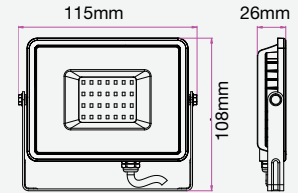

VT-10-B

- SKU: 424 | 3000K WARM WHITE
- SKU: 425 | 4000K DAY WHITE
- SKU: 426 | 6400K WHITE

WATTS	LUMENS	BOX QTY.
10w	800	20 pcs