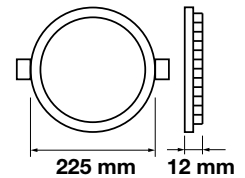

Emergency Pack: Available
Voltage/Frequency: AC:85-265V,50/60Hz
Luminous Flux: 1500lm
Beam Angle: 120°

LED Type: SMD
CRI: >80
PF: >0.6
Shape: Round

Body Type: Aluminium
Dimension: Ø225x12mm
Box Qty: 20 Pcs