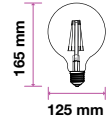

Amber Cover -Filament-Globe-E27

5W VT-2085

SKU: 7216 - 2200K Warm White 3800157617246

EQ. Watts:	30w
Voltage/Frequency:	AC:220-240V,50/60Hz
Luminous Flux:	300lm
Commercial Type:	G125

LED Type:	Filament
CRI:	>80
PF:	>0.5
Base:	E27

Beam Angle:	300°
Body Type:	Glass
Dimension:	125x175mm
Box Qty:	20 Pcs