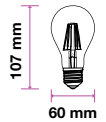

Frost Cover -Filament-A60-E27

7W VT-2047C

SKU: 71811 - 2700K Warm White 3800157624107

EQ. Watts:	60w
Voltage/Frequency:	AC:220-240V,50/60Hz
Luminous Flux:	840lm
Commercial Type:	A60

LED Type:	Filament
CRI:	>80
PF:	>0.5
Base:	E27

Beam Angle:	300°
Body Type:	Glass
Dimension:	60x107mm
Box Qty:	50 Pcs