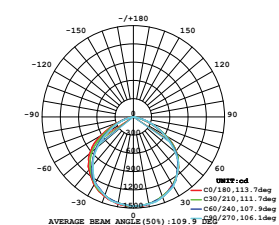

LUMINOUS INTENSITY DISTRIBUTION DIAGRAM

LUMINOUS INTENSITY DISTRIBUTION DIAGRAM