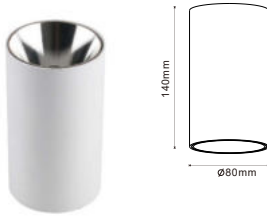

Fitting Round-GU10

Model No	VT-882-RC
SKU:	8590
Base:	GU10
Material:	Aluminium + PC
Shape:	Round
Color of Fixture:	White frame + Chrome reflector
Dimension:	ø80x140mm
Cutting Size:	NA
EAN:	3800157651950
Box Qty:	50 Pcs