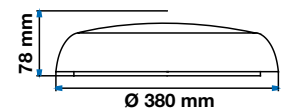

MODEL	WATTS	LUMENS	BOX QTY.	SKU: 20097 | 3IN1
VT-24-CH	20w	1850	10 pcs	UNIT COLOR: CHROME