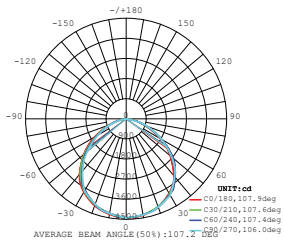

LUMINOUS INTENSITY DISTRIBUTION DIAGRAM