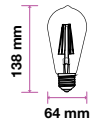

Amber Cover -Filament-Globe-E27

4W VT-2004

SKU: 7148 - 2200K Warm White 3800157610636

EQ. Watts:	35w
Voltage/Frequency:	AC:220-240V,50/60Hz
Luminous Flux:	400lm
Commercial Type:	G80

LED Type:	Filament
CRI:	>80
PF:	>0.4
Base:	E27

Beam Angle:	300°
Body Type:	Glass
Dimension:	80x140mm
Box Qty:	100 Pcs