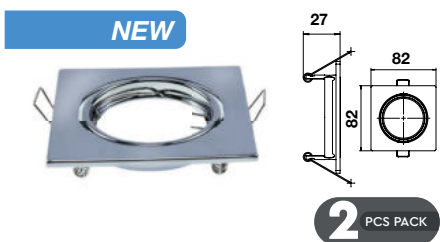

Fitting-Round-GU10-2Pc Pack

Model No	VT-817-CH-SQ
SKU:	8943
Base:	GU10
Material:	Ferrum
Shape:	Square
Color of Fxture:	Chrome
Dimension:	82x82x27mm
Cutting Size:	70x70mm
EAN:	3800157657969
Box Qty:	100Pcs