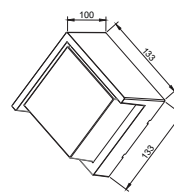

Square

SKU: 8610 - 3000K Warm White 3800157652070