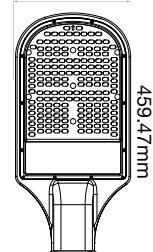

VT-121ST

SKU: 533 | 4000K DAY WHITE

SKU: 534 | 6400K WHITE

WATTS	LUMENS	BOX QTY.
120w	12000	2 pcs

220mm

STREETLIGHT-ADAPTER

VT-795

SKU: 3624 3800157608152