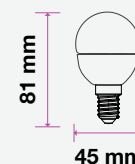

MODEL	WATTS	EQ.WATTS	LUMENS	BASE	SHAPE	BOX QTY.
VT-236	5.5w	40w	470	E14	P45	200 pcs
SKU: 168	| 3000K WARM WHITE					
SKU: 169	| 4000K DAY WHITE					
SKU: 170	| 6400K WHITE