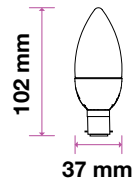

LED CLEAR FILAMENT
Candle | G45 | G95 | G125

3 TO 5 YEAR
WARRANTY*

MODEL	WATTS	EQ.WATTS	LUMENS	BASE	BOX QTY.
VT-284D	4w	30w	350	B15	100 pcs

SKU: 862 | 3000K WARM WHITE

MODEL	WATTS	EQ.WATTS	LUMENS	BASE	SHAPE	BOX QTY.
VT-244	4w	35w	400	E27	G45	100 pcs

SKU: 280 | 2700K WARM WHITE

SKU: 944 | 4000K DAY WHITE

MODEL	WATTS	EQ.WATTS	LUMENS	BASE	SHAPE	BOX QTY.
VT-286	6w	60w	806	E27	G95	20 pcs

SKU: 294 | 2700K WARM WHITE

MODEL	WATTS	EQ.WATTS	LUMENS	BASE	SHAPE	BOX QTY.
VT-287	6w	60w	806	E27	G125	20 pcs

SKU: 292 | 2700K WARM WHITE