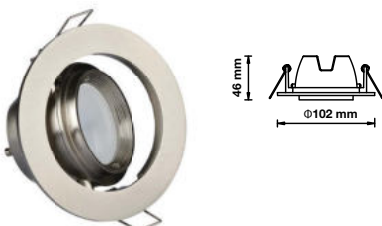

Zoom Fitting

Model No	VT-700S
SKU:	3690
Base:	GU10
Material:	Aluminium
Shape:	Round
Color of Fxture:	Satin Nickel
Dimension:	Ø102x46mm
Cutting Size:	93mm
EAN:	3800157628518
Box Qty:	50 Pcs