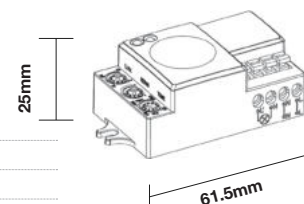

Sensor Type:	Microwave
Colour:	White
Detection Range:	180° / 360°
Voltage:	AC:220-240V,50/60Hz
Rated Load:	Max 300W(LED)
Detection Distance:	1-8m(radius) adjustable

Ambient Light:	<3-2000LUX(adjustable)
Body Type:	Plastic
IP Rating:	IP20
Dimension:	37x25x61.5mm
Time Delay:	Min. 10sec±3sec, Max. 12min±1min
Box Qty:	100 Pcs