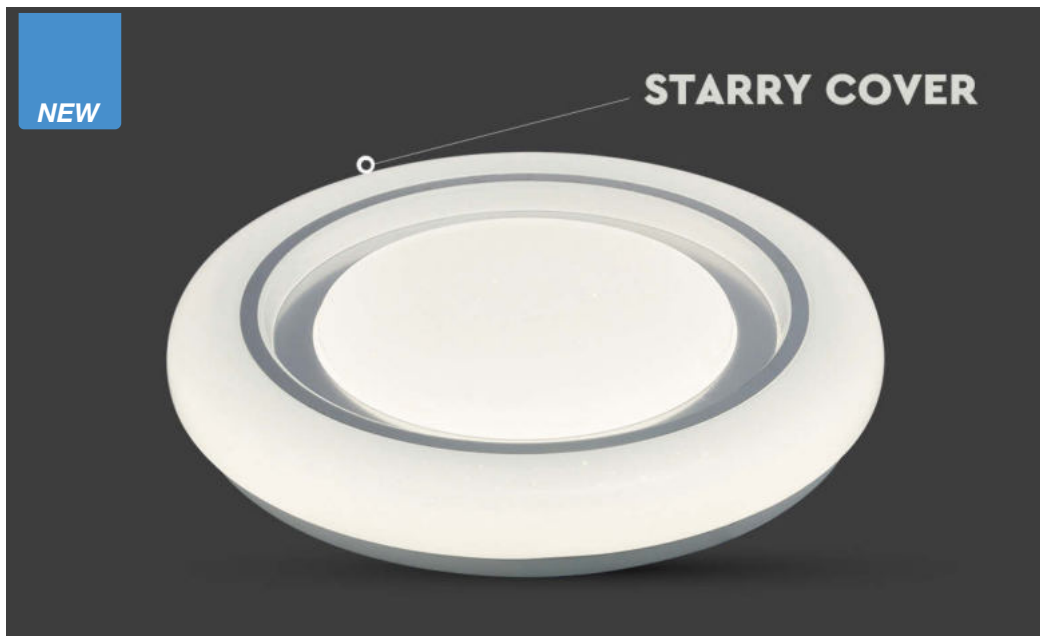

Beam Angle: **120°**

Color of Fixture: **White**

Body Type: **Plastic+Metal**

Shape: **Round**

Dimension: **Ø565x75mm**

Box Qty: **5 Pcs**

**DIMMABLE**  
with remote

**CCT CHANGING**  
With Remote Control