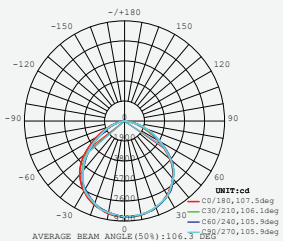

LUMINOUS INTENSITY DISTRIBUTION DIAGRAM