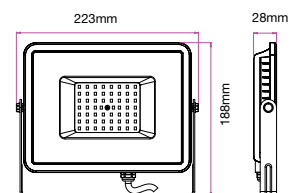

VT-50-1-B

SKU: 20014 | 4000K DAY WHITE
SKU: 951 | 6400K WHITE

WATTS	LUMENS	BOX QTY.
50w	4000	8 pcs