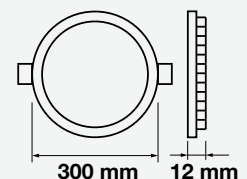

Cutting Size: ø280mm