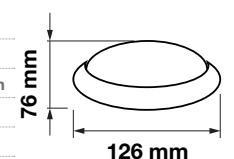

|                   |                        |
|-------------------|------------------------|
| Beam Angle:       | 120°                   |
| Color of Fixture: | White                  |
| Body Type:        | Plastic CLAD Aluminium |
| Shape:            | Oval                   |
| Dimension:        | Ø126x76mm              |
| Box Qty:          | 10 Pcs                 |