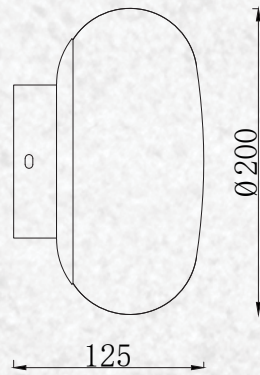

Ceiling Lamp-TRIAC Dimmable

12W VT-7203

SKU: 40041 - 3000K Warm White 3800157640527

Voltage/Frequency:	AC:220-240V
Luminous Flux:	1000lm
LED Type:	SMD
CRI:	>80
PF:	>0.9
Beam Angle:	120°
No. of LED:	72 pcs
Material :	PC + Iron
Unit GW :	1.2 kgs
Life Span:	30,000 Hours
Size :	ø200x125mm
Box Qty:	1Pcs