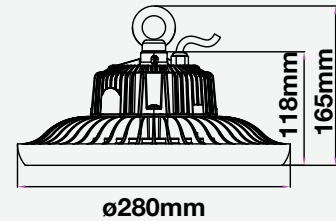

1-10V
DIMMABLE

MODEL	WATTS	LUMENS	BEAM ANGLE	BOX QTY.
VT-9-101	100w	12000	120°	4 pcs

SKU: 562 | 4000K DAY WHITE
SKU: 563 | 6400K WHITE