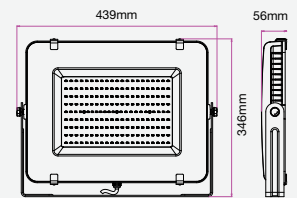

VT-200-B

SKU: 418 | 4000K DAY WHITE
SKU: 419 | 6400K WHITE

WATTS	LUMENS	BOX QTY.
200w	16000	2 pcs