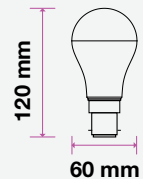

LED PLASTIC BULBS

A60 | A65

5 YEAR
WARRANTY*

MODEL	WATTS	EQ.WATTS	LUMENS	BASE	SHAPE	BOX QTY.
VT-213	11w	75w	1055	B22	A60	100 pcs

SKU:110 | 4000K DAY WHITE

MODEL	WATTS	EQ.WATTS	LUMENS	BASE	SHAPE	BOX QTY.
VT-231	11w	75w	1055	B22	A60	96 pcs

SKU: 102 | 3000K WARM WHITE

SKU: 853 | 6400K WHITE

ALSO AVAILABLE

MODEL	WATTS	EQ.WATTS	LUMENS	BASE	SHAPE	BOX QTY.
VT-281	15w	85w	1250	B22	A65	100 pcs

SKU: 854 | 3000K WARM WHITE

SKU:943 | 4000K DAY WHITE

SKU: 855 | 6400K WHITE

ALSO AVAILABLE