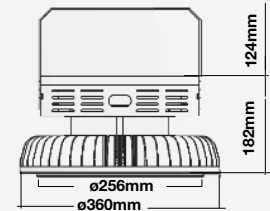

MODEL	WATTS	LUMENS	BEAM ANGLE	BOX QTY.
VT-9-200N	200w	28000	120°	1 pcs

SKU: 58011 | 4000K DAY WHITE
SKU: 58111 | 6400K WHITE

MODEL	WATTS	LUMENS	BEAM ANGLE	BOX QTY.
VT-9-500	500w	60000	120°	1 pcs

SKU: 509 | 4000K DAY WHITE

I 40LM/W High Bay Sensor

SKU: 20123

- Rated Voltage: AC:100/277V, 50/60Hz
- Working Mode: On/Off Function, 1-10V step dimming
- IP Rating: IP65
- Hold Time: 5s/30s/1min/3min/5min/10min/20min/30min
- Stand-by Dim Level: 10%/20%/30%/50%
- Stand-by Period: 0s/10s/1min/3min/5min/10min/30min/+∞
- Detection Area: 25%/50%/75%/100%
- Detection Angle: 360°(ceiling mounting)
- Daylight Sensor: 5lux/15lux/30lux/50lux/100lux/150lux/Disable (Ambient light diffusion)
- Compatible with VT-9-151N and VT-9-200N