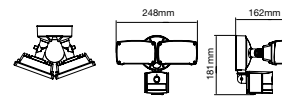

Video Compression:	H.264 /MJPEG dual video stream	PF:	>0.5
Image Resolution:	1280*720	Beam Angle:	180°
Image sensor:	1/4 " 1Megapixel CMOS	Color of Fixture:	Black
Pixels:	1 million pixels	Body Type:	ABS+Aluminium
Delay Time:	0-30S	IP Rating:	IP20
Voltage/Frequency:	AC:100-240V,50/60Hz	Dimension:	248x162x181mm
Luminous Flux:	600lm	Box Qty:	4 Pcs
CRI:	>70