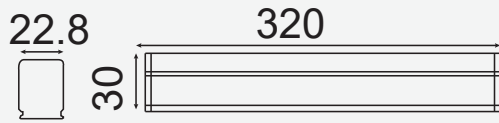

MODEL	WATTS	LUMENS	WEIGHT-KG	BOX QTY.
VT-035	4w	360	0.065	25 pcs

SKU: 689 | 3000K WARM WHITE
SKU: 690 | 4000K DAY WHITE
SKU: 691 | 6400K WHITE