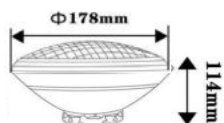

Commercial Type:	PAR56
Voltage/Frequency:	AC/DC:12V,50Hz
Luminous Flux:	1200lm
Beam Angle:	120°
CRI:	>80
IP Rating:	IP68
Body Type:	Glass
Dimension:	178x114mm
Cutting Size:	NA
Box Qty:	12 Pcs