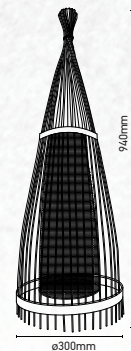

Rattan Floor Lamp

Model: **VT-3100**
SKU: **40571**
EAN: **3800157655187**
Size: **Ø300xH940mm**
Box Qty: **1Pcs**
Material: **Rattan Finish**