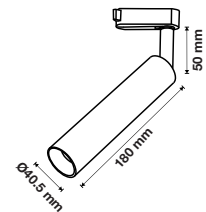

MODEL	WATTS	LUMENS	PF	CRI	BOX QTY.	BEAM ANGLE
VT-415-B	15w	1050	>0.5	>90	40 pcs	24°

- SKU: 359 | 3000K WARM WHITE
- SKU: 360 | 4000K DAY WHITE
- SKU: 361 | 5000K WHITE