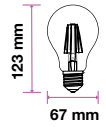

Clear Glass-Filament-A67-E27

8W VT-1978

SKU: 4407 - 3000K Warm White 3800157606165
SKU: 4408 - 4000K Day White 3800157606172
SKU: 4409 - 6400K White 3800157606189

EQ. Watts:	60w
Voltage/Frequency:	AC:220-240V, 50Hz
Luminous Flux:	800lm
Commercial Type:	A67

LED Type:	Filament
CRI:	>80
PF:	>0.5
Base:	E27

Beam Angle:	300°
Body Type:	Glass
Dimension:	67x123mm
Box Qty:	100 Pcs