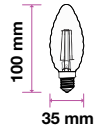

Amber Cover -Filament-Candle-E14

4W VT-1948

SKU: 7115 - 2200K Warm White 3800157609906

EQ. Watts:	35w
Voltage/Frequency:	AC:220-240V,50Hz
Luminous Flux:	350lm
Commercial Type:	Candle

LED Type:	Filament
CRI:	>80
PF:	>0.4
Base:	E14

Beam Angle:	300°
Body Type:	Glass
Dimension:	35x100mm
Box Qty:	100 Pcs