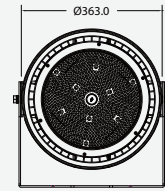

VT-500D

SKU: 490 | 5000K WHITE

WATTS	LUMENS	BEAM ANGLE	BOX QTY.
500w	67500	45°	1 pcs