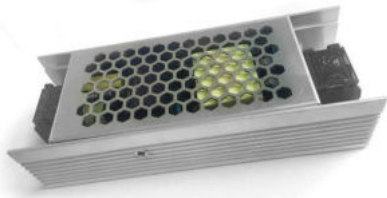

**Slim Power Supply
VT-20062**

SKU :	3246
Watts:	60w
Current Capacity:	5A
Input Power:	AC:85-265V,50/60Hz

Output:	DC:12V
Unit Size:	130x50x31mm
EAN:	3800157628549
Box Qty.	36 Pcs