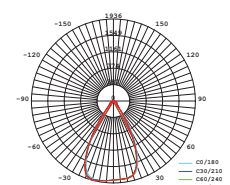

Beam Angle:	16°-53°
Color of Fixture:	Black
Body Type:	Aluminium
Life span:	30,000 Hours
Dimension:	215x183x93mm
Box Qty:	20 Pcs

CCT Adjustable
2800K/4000K/6000K