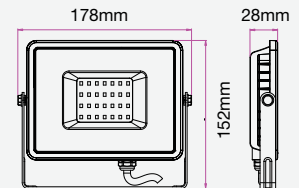

VT-30-B

- SKU: 400 | 3000K WARM WHITE
- SKU: 401 | 4000K DAY WHITE
- SKU: 402 | 6400K WHITE

WATTS	LUMENS	BOX QTY.
30w	2400	10 pcs