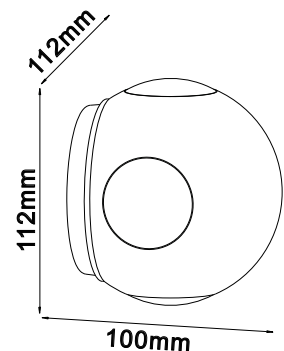

Round-IP65
4W VT-834-W

Sensor Compatible:	Yes
Voltage/Frequency:	AC:220-240V,50/60Hz
Luminous Flux:	440lm
IP Rating:	IP65
CRI:	>80

PF:	>0.45
Beam Angle:	4*90°
Body Type:	Aluminum
Dimension:	Ø112mm
Box Qty:	20 Pcs