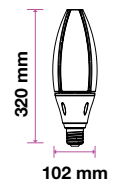

MODEL	WATTS	LUMENS	BASE	BOX QTY.
VT-260	60w	5400	E40	20 pcs

- SKU: 186 | 3000K WARM WHITE
- SKU: 187 | 4000K DAY WHITE
- SKU: 188 | 6400K WHITE