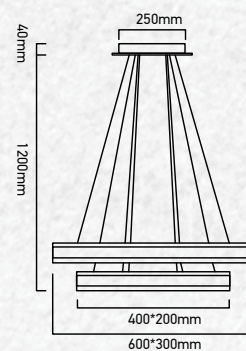

Life Span: 25,000 Hours

Size : 600/400

Box Qty: 1Pcs

Black Chandelier-2 Step-Dimmable

115w VT-101-2-B

Built In LED

SKU: 3987 - 3000K Warm White

3800157638722