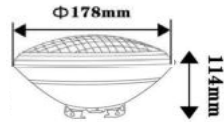

Pool Lights-PAR56
8W VT-1258

SKU: 7556 - 3000K Warm White 3800157633789
SKU: 7555 - 6400K White 3800157633772
SKU: 7557 - Blue 3800157633796

Commercial Type:	PAR56
Voltage/Frequency:	AC/DC:12V,50Hz
Luminous Flux:	800lm
Beam Angle:	120°
CRI:	>80
IP Rating:	IP68
Body Type:	Glass
Dimension:	178x114mm
Cutting Size:	NA
Box Qty:	12 Pcs