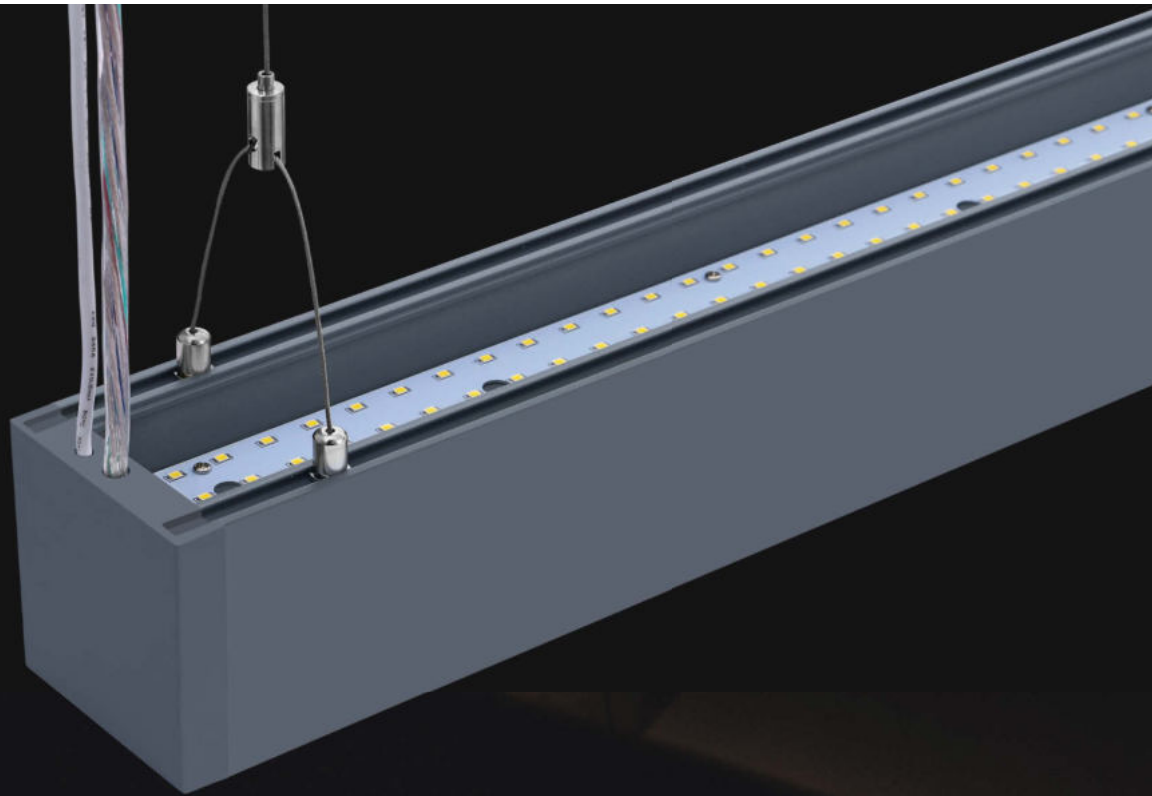

SIZE  
1200x75x105mm

**LINKABLE**  
Up to 12 Meters Together

**0-10V**  
DIMMABLE