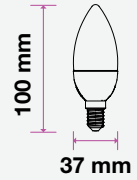

| MODEL                         | WATTS | EQ.WATTS | LUMENS | BASE | SHAPE  | BOX QTY. |
|-------------------------------|-------|----------|--------|------|--------|----------|
| VT-293D                       | 5.5w  | 40w      | 470    | E14  | Candle | 200 pcs  |
| SKU: 20045   3000K WARM WHITE |       |          |        |      |        |          |