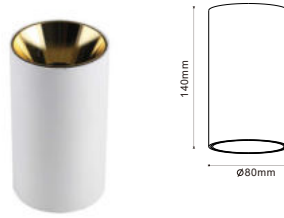

Fitting Round-GU10

Model No	VT-882-RG
SKU:	8591
Base:	GU10
Material:	Aluminium + PC
Shape:	Round
Color of Fixture:	White frame + Gold reflector
Dimension:	ø80x140mm
Cutting Size:	NA
EAN:	3800157651967
Box Qty:	50 Pcs