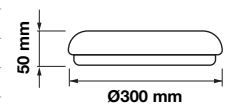

Sensor Compatible:	Yes
Voltage/Frequency:	AC:100-240V,50/60Hz
Luminous Flux:	2000lm
IP Rating:	IP44
CRI:	>80
PF:	>0.9

Beam Angle:	110°
Color of Fixture:	White
Body Type:	PC
Shape:	Round
Dimension:	Ø300x50mm
Box Qty:	10 Pcs