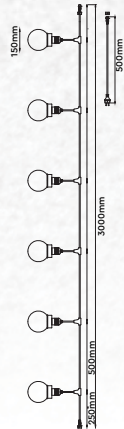

String Lights

VT-720S   **SKU : 8971**   EAN Code: 3800157655828
Globe: **Clear ø150mm (PMMA)**
Bulb Holder: **Brushed Brown Bronze ø49mm (Aluminum)**
Cable: **Black (H05RN-F-3x1mm²)**
Catenary Length: **3M Total Length (6 Luminares at 50cm spacing)**
IP Rating: **IP65**
Holder Type: **E27**
Max Watts: **60W x6**
Box Qty: **1Pc**