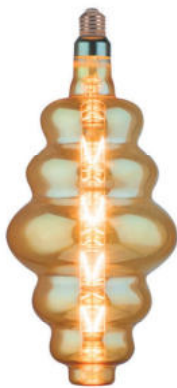

SpecialBulbs

Amber-S180-E27
8W VT-2169
SKU: 45661 - 2200K Warm White 3800157641210

EQ. Watts: **NA**
Voltage/Frequency: **AC:220-240V,50Hz**
Luminous Flux: **620lm**
Commercial Type: **S180**

LED Type: **Filament**
CRI: **>80**
PF: **>0.45**
Base: **E27**

Beam Angle: **300°**
Body Type: **Glass**
Dimension: **Ø195x400mm**
Box Qty: **6 Pcs**