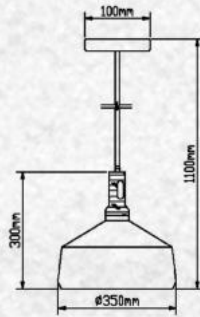

Model:	VT-7545-WH
SKU:	3765
EAN:	3800157611381
Size:	350x300x1100mm
Box Qty:	8Pcs
Material:	Iron+Wooden Top

Wooden Top Iron-Black