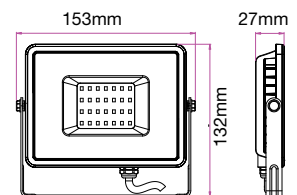

VT-20-G

- SKU: 445 | 3000K WARM WHITE
- SKU: 446 | 4000K DAY WHITE
- SKU: 447 | 6400K WHITE

WATTS	LUMENS	BOX QTY.
20w	1600	20 pcs