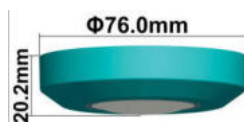

NEW

Infrared Sensor

VT-8091-W

SKU: 6606

3800157655194

Sensor Type:	Infrared
Colour:	White
Detection Range:	360°
Voltage:	AC:110-240V,50/60Hz
Detection Distance:	Max.8m (<24°C)
Rated Load:	Max.200W(AC:220-240V)/100W(AC:110-130V) LED
Ambient Light:	<3-2000LUX (adjustable)
Body Type:	PC
IP Rating:	IP20
Dimension:	Ø76x20.2mm
Time Delay:	10sec±3sec to 7min±2min(adjustable)
Box Qty:	100 Pcs

NEW