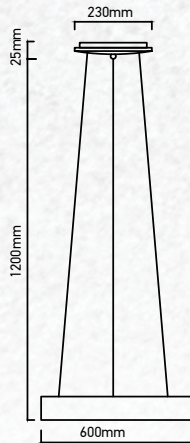

Pendant Light-Coffee

30w VT-32-1-C Built In LED

SKU: 3997 -3000K Warm White 3800157638821

Voltage/Frequency:	AC:220-240V,50Hz
Luminous Flux:	2250lm
LED Type:	SMD
CRI:	>80
PF:	>0.9
Beam Angle:	120°
No. of LED:	180 pcs
Material :	Iron+Acrylic
Unit GW :	4.3 Kg
Life Span:	30,000 Hours
Size :	600mm
Box Qty:	1Pcs