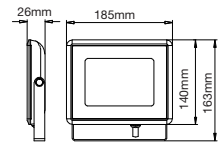

E Series-Black Body
30W VT-4031B

SKU: 5952 - 3000K Warm White 3800157625456
SKU: 5953 - 4000K Day White 3800157625463
SKU: 5954 - 6500K White 3800157625470

Sensor Compatible:	Yes
Voltage/Frequency:	AC:220-240V,50Hz
Luminous Flux:	2550lm
Color of Fixture:	Black
CRI:	>70
PF:	>0.9
IP Rating:	IP65
Beam Angle:	110°
Body Type:	Aluminium
Dimension:	185x163x26mm
Box Qty:	20 Pcs

IP65
RATING