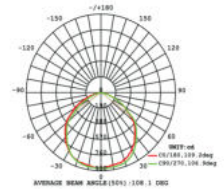

E Series-Black Body
20W VT-4021B

SKU: 5946 - 3000K Warm White 3800157625395
SKU: 5947 - 4000K Day White 3800157625401
SKU: 5948 - 6500K White 3800157625418

Sensor Compatible:	Yes
Voltage/Frequency:	AC:220-240V,50Hz
Luminous Flux:	1700lm
Color of Fixture:	Black
CRI:	>70
PF:	>0.9
IP Rating:	IP65
Beam Angle:	110°
Body Type:	Aluminium
Dimension:	150x143x26mm
Box Qty:	20 Pcs

IP65
RATING