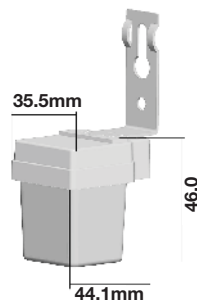

**Photocell Sensor-IP44
VT-8019**

SKU: 5081 3800157608015

Sensor Type:	Photocell
Colour:	White
Detection Range:	360°
Voltage:	AC:220-240V,50Hz
Rated Load:	Max 500W(LED)
Ambient Light:	<5-15LUX(adjustable)
Body Type:	Plastic
IP Rating:	IP44
Dimension:	35.5x46x44.1mm
Time Delay:	5 sec to 8 min (adjustable)
Box Qty:	100 Pcs