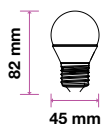

LED Candle Filament Bulbs

4W VT-2174

SKU: 7365 - 2700K Warm White 3800157628563

EQ. Watts:	40w
Voltage/Frequency:	AC:220-240V,50Hz
Luminous Flux:	400lm
Commercial Type:	Candle

LED Type:	SMD
CRI:	>80
PF:	>0.4
Base:	E14

Beam Angle:	300°
Body Type:	Glass
Dimension:	35x100mm
Box Qty:	50 Pcs

LED Bulbs-E27

6W VT-2186

SKU: 7368 - 2700K Warm White 3800157628594

EQ. Watts:	55w
Voltage/Frequency:	AC:220-240V,50Hz
Luminous Flux:	660lm
Commercial Type:	A60

LED Type:	Filament
CRI:	>80
PF:	>0.5
Base:	E27

Beam Angle:	300°
Body Type:	Glass
Dimension:	60x107mm
Box Qty:	25 Pcs

LED Candle Bulbs

5.5W VT-2106

SKU: 7291 - 2700K Warm White 3800157623810
SKU: 7293 - 6400K White 3800157623834

EQ. Watts:	40w
Voltage/Frequency:	AC:220-240V,50Hz
Luminous Flux:	470lm
Commercial Type:	Candle

LED Type:	SMD
CRI:	>80
PF:	>0.5
Base:	E14

Beam Angle:	200°
Body Type:	ThermoPlastic
Dimension:	37x100mm
Box Qty:	50 Pcs

LED Bulbs-E14

5.5W VT-2146

SKU: 7355 - 2700K Warm White 3800157628136
SKU: 7356 - 4000K Day White 3800157628143

EQ. Watts:	40w
Voltage/Frequency:	AC:220-240V,50Hz
Luminous Flux:	470lm
Commercial Type:	P45

LED Type:	SMD
CRI:	>80
PF:	>0.5
Base:	E14

Beam Angle:	180°
Body Type:	ThermoPlastic
Dimension:	45x81mm
Box Qty:	50 Pcs

LED Bulbs-E27

5.5W VT-2166

SKU: 7360 - 2700K Warm White 3800157628181

EQ. Watts:	40w
Voltage/Frequency:	AC:220-240V,50Hz
Luminous Flux:	470lm
Commercial Type:	G45

LED Type:	SMD
CRI:	>80
PF:	>0.4
Base:	E27

Beam Angle:	180°
Body Type:	ThermoPlastic
Dimension:	45x82mm
Box Qty:	50 Pcs