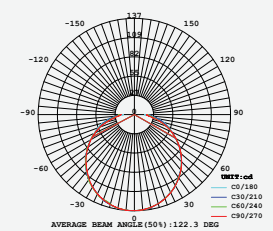

VT-33-WHITE

- SKU: 20116 | 3000K WARM WHITE
- SKU: 20117 | 4000K DAY WHITE
- SKU: 20118 | 6400K WHITE

WATTS	LUMENS	BOX QTY.
10W	900	5 pcs

LUMINOUS INTENSITY DISTRIBUTION DIAGRAM