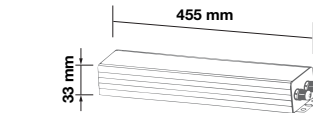

Color of Fixture: **Silver**
Body Type: **Aluminium**
Size: **455x52x33mm**
Emergency switch on time: **< 1s**
Box Qty: **20 Pcs**