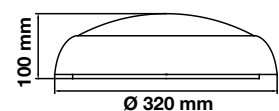

MODEL	WATTS	LUMENS	BOX QTY.	SKU: 806 | 4000K DAY WHITE
VT-17	17w	1400	10 pcs