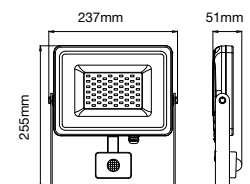

VT-50-S-W

SKU: 466 | 3000K WARM WHITE
SKU: 467 | 4000K DAY WHITE
SKU: 468 | 6400K WHITE

WATTS	LUMENS	BOX QTY.
50w	4000	10 pcs