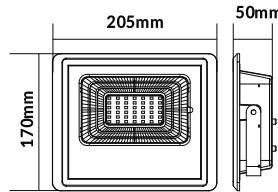

12W Solar Panel with LED Floodlight
VT-25W

SKU: 8573 - 4000K Day White 3800157645584
SKU: 94006 - 6000K White 3800157645744

Battery:	5000mAh
Voltage/Frequency:	DC:3.2V
Luminous Flux:	550lm
Color of Fixture:	Black
Charging Time:	4 Hours
Working Time:	8 Hours
IP Rating:	IP65
Beam Angle:	120°
CRI:	>70
Body Type:	Aluminium
Dimension:	205x50x170mm
Box Qty:	8Pcs