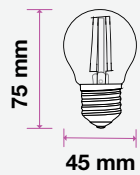

MODEL	WATTS	EQ.WATTS	LUMENS	BASE	SHAPE	BOX QTY.
VT-244	4w	35w	400	E27	G45	100 pcs

SKU: 280 | 2700K WARM WHITE

SKU: 944 | 4000K DAY WHITE