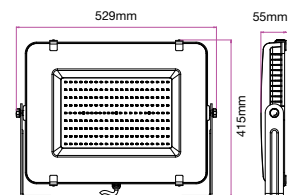

VT-300-G

- SKU: 488 | 4000K DAY WHITE
- SKU: 489 | 6400K WHITE

WATTS	LUMENS	BOX QTY.
300w	24000	2 pcs