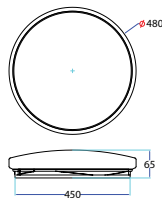

Sensor Compatible: **Yes**
Voltage/Frequency: **AC:175-265V,50/60Hz**
Luminous Flux: **2160lm**
IP Rating: **IP20**
CRI: **>80**
PF: **>0.5**

Beam Angle: **120°**
Color of Fixture: **White**
Body Type: **Plastic**
Shape: **Round**
Dimension: **Ø480x65mm**
Box Qty: **5 Pcs**