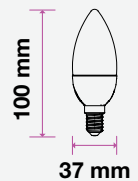

HIGH LUMEN BULBS

C37 | G45 | P45

Available in warm to bright color temperatures, this high-lumen range includes candelabra-style C37 lamps, 45mm diameter spheroid/ping pong G45 bulbs, and 45mm pear-shaped bulbs for a complete selection of lamps to meet a desired combination for mood and task lighting in residential and commercial spaces.

- **A++ energy rating**
- **120 lm/w**
- **30,000-hr lifespan**
- **200° Beam Angle**
- **AC:220-240V,50Hz**
- **CRI: >80**

5 YEAR
WARRANTY*

MODEL	WATTS	EQ.WATTS	LUMENS	BASE	SHAPE	BOX QTY.
VT-255	4.5w	40w	470	E14	Candle	200 pcs

- SKU: 258 | 3000K WARM WHITE
- SKU: 259 | 4000K DAY WHITE
- SKU: 260 | 6400K WHITE

MODEL	WATTS	EQ.WATTS	LUMENS	BASE	SHAPE	BOX QTY.
VT-245	4.5w	40w	470	E27	G45	200 pcs

- SKU: 261 | 3000K WARM WHITE
- SKU: 262 | 4000K DAY WHITE
- SKU: 263 | 6400K WHITE

MODEL	WATTS	EQ.WATTS	LUMENS	BASE	SHAPE	BOX QTY.
VT-225	4.5w	40w	470	E14	P45	200 pcs

- SKU: 264 | 3000K WARM WHITE
- SKU: 265 | 4000K DAY WHITE
- SKU: 266 | 6400K WHITE