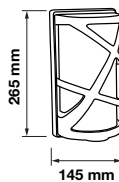

Wall Lamp

VT-745-B

SKU: 7064

3800157614399

Voltage:	AC:220-240V,50Hz
Max.Watts:	40W
IP Rating:	IP54
Holder:	E27
Color of Fixture:	Matt Black
Body Type:	Aluminium
Size:	145X265mm
Box Qty:	12 Pcs