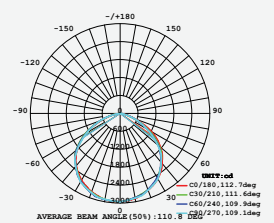

LUMINOUS INTENSITY DISTRIBUTION DIAGRAM