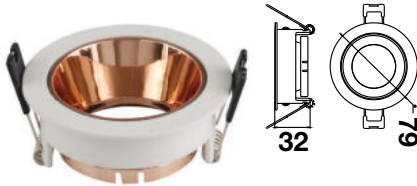

Fitting Round-GU10

Model No	VT-872-WR
SKU:	3155
Base:	GU10
Material:	Aluminium+PC
Shape:	Round
Color of Fixture:	White+Rose Gold
Dimension:	79x32mm
Cutting Size:	72mm
EAN:	3800157638982
Box Qty:	50 Pcs