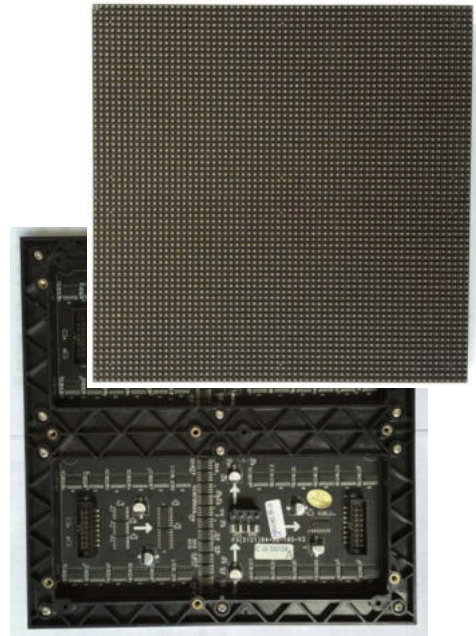

Pixel pitch	3mm
Panel size	L192xH192xT13mm
Physical density	111111/M2
Pixel configuration	1,1,1(R,G,B)
Driving method	1/16 Constant current
LED Chip Type	SMD2121
Display resolution	4096(64x64)dots
Module weight	0.35Kg
Module port	HUB75-B
Module working voltage	5VDC
Power	30W
Viewing angle	120 Degrees
Option distance	3-45M
Driving device	5020
Every square metre module	27.13 PCS
Maximum power	1000 W/M2
Frame Frequency	60Hz
Refresh frequency	400-800 Hz/S

Brightness	≥1100 CD/M2
Working environment temperature	-10 to +40°C
Working environment humidity	10%~70% RH
Display working voltage	AC46~4HZ,220V±15%/110V±15%
Color temperature	8500K-11500K
Gray scale/color	≥16.7M color
Input signal	RF\ S-Video\ RGB etc
Control system	PCTV nonlinearity card, DVI Display card, Linsn control system
Mean free error time	>5000 Hours
Life Hours	100000 Hours
Steel box weight	40 Kg/M2
Steel box size	L576Xh768x80mm