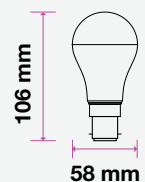

MODEL	WATTS	EQ.WATTS	LUMENS	BASE	SHAPE	BOX QTY.
VT-259D	9w	60	806	B22	A58	100 pcs
SKU: 852 | 3000K WARM WHITE