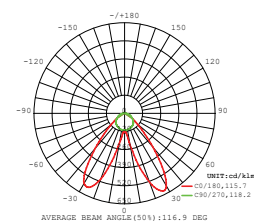

MODEL	WATTS	CRI	LUMENS	PF	SIZE
VT-4550D	50w	>80	8000	>0.9	1500mm

LINEAR FOLLOW TRUNKING
SKU: 1363 | 4000K DAY WHITE

LINEAR FOLLOW TRUNKING
SKU: 1364 | 4000K DAY WHITE

LINEAR FOLLOW TRUNKING
SKU: 1365 | 4000K DAY WHITE