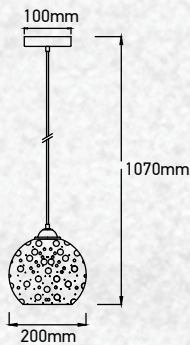

3D Glass-Black Canopy

Model:	VT-7206
SKU:	40121
EAN:	3800157651059
Size:	ø200x100x1070mm
Box Qty:	8Pcs
Material:	Glass