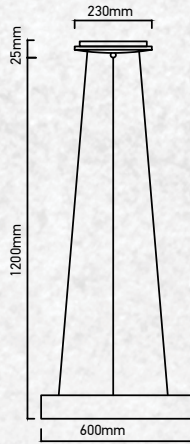

Pendant Light-Black

30w VT-32-1-B Built In LED

SKU: 3996 -3000K Warm White 3800157638814

Voltage/Frequency:	AC:220-240V,50Hz
Luminous Flux:	2250lm
LED Type:	SMD
CRI:	>80
PF:	>0.9
Beam Angle:	120°
No. of LED:	180 pcs
Material :	Iron+Acrylic
Unit GW :	4.3 Kg
Life Span:	30,000 Hours
Size :	600mm
Box Qty:	1Pcs