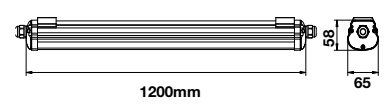

Voltage/Frequency: AC:200-240V,50/60Hz
Luminous Flux: 2880lm
LED Type: SMD
CRI: >70

PF: >0.9
Beam Angle: 120°
Body Type: PC
On/Off: >10,000

Life span: 20,000 Hours
Gross weight: 0.60 kg
Dimension: 1200x65x58mm
Box Qty: 12 Pcs