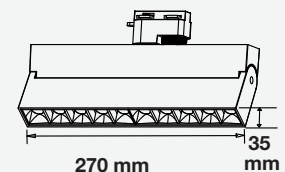

NEW

5 YEAR
WARRANTY*

LED TRACKLIGHTS

Linear Tracklights

Experience true colours through our LED Linear Tracklights efficient set of track lights with CRI >90, UGR<19 and flicker free. The latest LED technology from Samsung, and five years of warranty.

- 30,000 hrs Lifespan
- 30° Beam Angle
- AC:220-240V,50Hz
- Flicker Free
- High CRI of > 90
- Aluminum Body
- UGR<19

UGR<19

MODEL	WATTS	LUMENS	PF	CRI	BOX QTY.	BEAM ANGLE
VT-416-W	12W	960	>0.5	>90	40 pcs	30°

SKU: 20003 | 2700K WARM WHITE

SKU: 20004 | 4000K DAY WHITE

MODEL	WATTS	LUMENS	PF	CRI	BOX QTY.	BEAM ANGLE
VT-431-W	25W	2000	>0.9	>90	20 pcs	30°

SKU: 20009 | 2700K WARM WHITE

SKU: 20010 | 4000K DAY WHITE