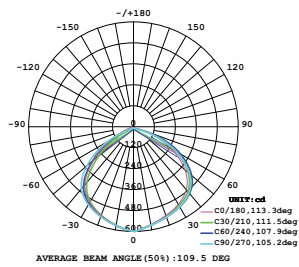

LUMINOUS INTENSITY DISTRIBUTION DIAGRAM