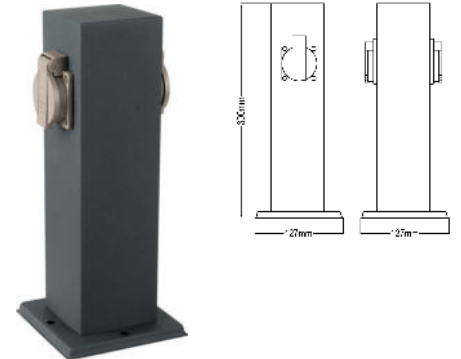

2 WAYS GARDEN SOCKET IP44

VT-1155-2

SKU: 8820
EAN: 3800157652452

Input Power:	AC:220-240V,50Hz	Input Current:	16A
Body Type:	Stainless Steel	Rated Load:	3680W
Dimension:	127×300mm	Color:	Dark Grey
		Box Qty:	6 pcs

4 Way
Socket