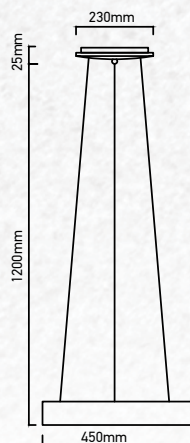

Pendant Light-Coffee

20w VT-25-1-C **Built In LED**

SKU: 3994 -3000K Warm White 3800157638791

Voltage/Frequency:	AC:220-240V,50Hz
Luminous Flux:	1500lm
LED Type:	SMD
CRI:	>80
PF:	>0.9
Beam Angle:	120°
No. of LED:	140 pcs
Material :	Iron+Acrylic
Unit GW :	3.2 Kg
Life Span:	30,000 Hours
Size :	450mm
Box Qty:	1Pcs