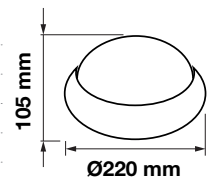

|                   |                        |
|-------------------|------------------------|
| Beam Angle:       | 120°                   |
| Color of Fixture: | White                  |
| Body Type:        | Plastic CLAD Aluminium |
| Shape:            | Round                  |
| Dimension:        | Ø220x105mm             |
| Box Qty:          | 10 Pcs                 |