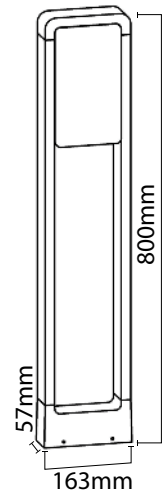

NEW

LED BOLLARD LIGHTS

- Input AC:220-240V,50/60Hz
- CRI >80
- PF >0.5
- 120° Beam Angle
- 20,000 Life Hours
- IP65 Protection
- LED Chip Type - SMD
- On/Off Cycle - 15,000

3 YEAR
WARRANTY*

IP65
RATING

VT-33-WHITE

- SKU: 20116 | 3000K WARM WHITE
- SKU: 20117 | 4000K DAY WHITE
- SKU: 20118 | 6400K WHITE

WATTS	LUMENS	BOX QTY.
10W	900	5 pcs

VT-33-BLACK

- SKU: 20113 | 3000K WARM WHITE
- SKU: 20114 | 4000K DAY WHITE
- SKU: 20115 | 6400K WHITE

WATTS	LUMENS	BOX QTY.
10W	650	5 pcs