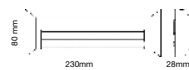

Sensor Compatible:	Yes	Beam Angle:	55°
Voltage/Frequency:	AC:100-240V,50/60Hz	Body Type:	PC
Luminous Flux:	110lm	Color of Fixture:	Grey
LED Type:	SMD	Shape:	Rectangle
CRI:	>80	Dimension:	230x80x28mm
PF:	>0.5	Cutting Size:	N/A
		Box Qty:	50 Pcs