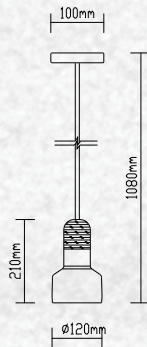

Concrete-Wooden

Model:	VT-7125-R
SKU:	3857
EAN:	3800157619066
Size:	120x210x1080mm
Box Qty:	8Pcs
Material:	Concrete+Wood