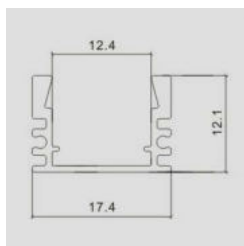

Aluminium Profiles-Milky

Model No:	VT-8116
SKU:	3358
Dimension:	2000x17.4x12.1mm
Color of Fixture:	Milky
EAN:	3800157636865

Box Qty. 120 Pcs