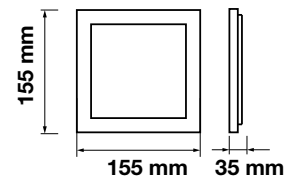

Body Type:	Aluminium
Dimension:	155x155x35mm
Box Qty:	20 Pcs