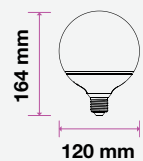

MODEL	WATTS	EQ.WATTS	LUMENS	BASE	SHAPE	BOX QTY.
VT-288	18w		2000	E27	G120	20 pcs
SKU: 123 | 3000K WARM WHITE						
SKU: 124 | 4000K DAY WHITE						
SKU: 125 | 6400K WHITE