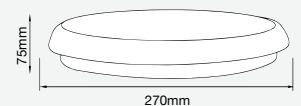

Slim Domelight

- AC:220-240V,50/60Hz
- 110° Beam Angle
- SMD LED chip type
- Body Material - PC
- 30,000 Life Hours
- CRI >80
- IP Rating IP65

5 YEAR
WARRANTY*

MODEL	WATTS	LUMENS	BOX QTY.	SKU: 935 | 3000K WARM WHITE
VT-12S	12w	1440	10 pcs	SKU: 820 | 4000K DAY WHITE
				SKU: 936 | 6400K DAY WHITE