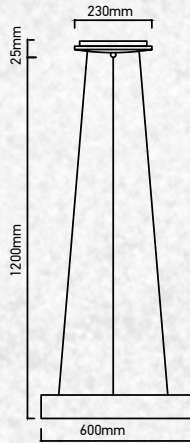

Pendant Light-White

30w VT-32-1-W Built In LED

SKU: 3995 -3000K Warm White 3800157638807

Voltage/Frequency:	AC:220-240V,50Hz
Luminous Flux:	2250lm
LED Type:	SMD
CRI:	>80
PF:	>0.9
Beam Angle:	120°
No. of LED:	180 pcs
Material :	Iron+Acrylic
Unit GW :	4.3 Kg
Life Span:	30,000 Hours
Size :	600mm
Box Qty:	1Pcs