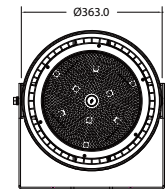

VT-501D

SKU: 493 | 5000K WHITE

WATTS	LUMENS	BEAM ANGLE	BOX QTY.
500w	67500	110°	1 pcs