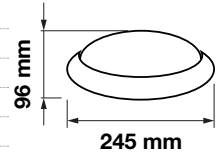

Sensor Compatible:	Yes
Voltage/Frequency:	AC:220-240V,50/60Hz
Luminous Flux:	840lm
IP Rating:	IP54
CRI:	>70
PF:	>0.5

Beam Angle:	120°
Color of Fixture:	Black
Body Type:	Plastic CLAD Aluminium
Shape:	Oval
Dimension:	Ø245x96mm
Box Qty:	10 Pcs