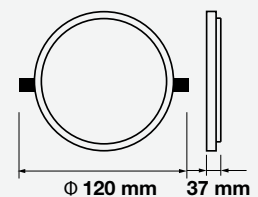

Cutting Size: $\varnothing$ 95 mm

SKU: 614 | 3000K WARM WHITE
SKU: 615 | 4000K DAY WHITE
SKU: 616 | 6400K WHITE

MODEL	WATTS	LUMENS	BOX QTY.
VT-620RD	20w	2000	40 pcs