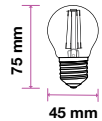

Color Bulbs-G45-E27

2W VT-2132-G

SKU: 7411 - Green 3800157630276

EQ. Watts:	10w
Voltage/Frequency:	AC:220-240V,50Hz
Luminous Flux:	60lm
Commercial Type:	G45

LED Type:	Filament
CRI:	>80
PF:	>0.4
Base:	E27

Beam Angle:	300°
Body Type:	Glass
Dimension:	45x75mm
Box Qty:	100 Pcs