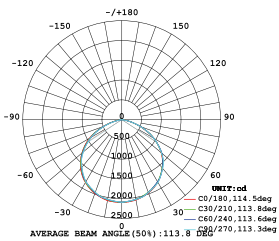

### VT-30ST

SKU: 525 | 4000K DAY WHITE  
 SKU: 526 | 6400K WHITE

| WATTS | LUMENS | BOX QTY. |
|-------|--------|----------|
| 30w   | 3600   | 4 pcs    |

**120**  
 Lumen/W

LUMINOUS INTENSITY DISTRIBUTION DIAGRAM