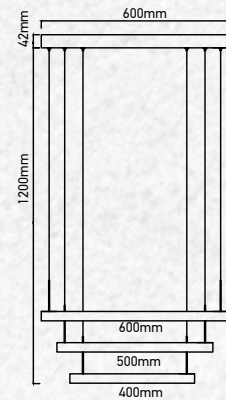

Coffee Chandelier-2 Step-Dimmable

115w VT-101-2-C

Built In LED

SKU: 3988 - 3000K Warm White

3800157638739

Voltage/Frequency:	AC:220-240V,50Hz
Luminous Flux:	8050lm
LED Type:	SMD
CRI:	>80
PF:	>0.9
Beam Angle:	120°

No. of LED:	600 pcs
Material :	Aluminium+Acrylic
Unit GW :	4.7 Kg
Life Span:	25,000 Hours
Size :	600/400
Box Qty:	1Pcs