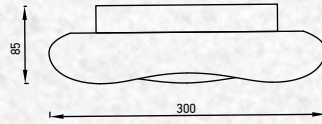

Designer Series Surface-Color Changing

22W VT-7308

SKU: 3966 -3IN1

3800157636605

Voltage/Frequency: AC:220-240V,50Hz

Luminous Flux: 2100lm

LED Type: SMD

CRI: >80

PF: >0.9

Beam Angle: 120°

No. of LED: 240 pcs

Material : PC

Unit GW : 16.50 kgs

Life Span: 30,000 Hours

Size : 300x85mm

Box Qty: 1Pcs