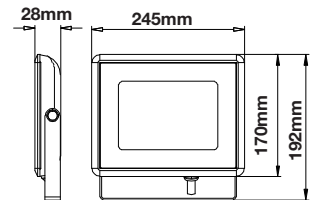

Sensor Compatible: Yes

Voltage/Frequency: AC:200-240V

Color of Fixture: Black

PF: >0.9

IP Rating: IP65

Beam Angle: 110°

Body Type: Aluminium

Dimension: 245x192x28mm

Box Qty: 10Pcs