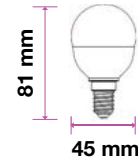

Beam Angle:	180°
Body Type:	Thermoplastic
Dimension:	45x81mm
Box Qty:	200 Pcs