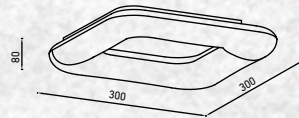

Designer Series Surface-Color Changing

26W VT-7309

SKU: 3970 -3IN1

3800157636643

Voltage/Frequency: AC:220-240V,50Hz

Luminous Flux: 2600lm

LED Type: SMD

CRI: >80

PF: >0.9

Beam Angle: 120°

No. of LED: 240 pcs

Material : PC

Unit GW : 18.50 kgs

Life Span: 30,000 Hours

Size : 300x300x80mm

Box Qty: 1Pcs