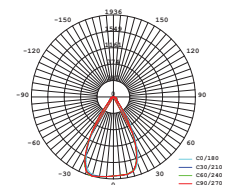

Beam Angle:	16°-53°
Color of Fixture:	White
Body Type:	Aluminium
Life span:	30,000 Hours
Dimension:	215x183x93mm
Box Qty:	20 Pcs

CCT Adjustable
2800K/4000K/6000K

Tracklights-Smart Color Changing

35w VT-7735-B

SKU: 1459 - 3 IN 1 3800157637930

Sensor Compatible:	
Voltage/Frequency:	AC:220-240V,50/60Hz
Luminous Flux:	1950
LED Type:	COB
CRI:	>80
PF:	>0.9