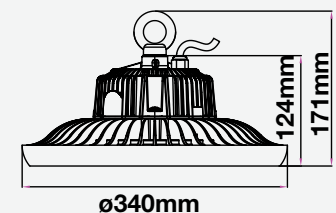

1-10V
DIMMABLE