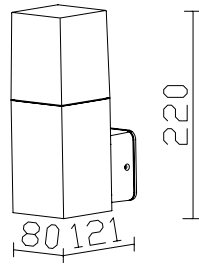

Wall Fittings GU10

VT-7613

SKU: 7563 3800157636360

Voltage:	AC:220-240V/50-60HZ
Max.Watts:	35W
IP Rating:	IP54
Holder:	GU10
Color of Fixture:	Black
Body Type:	Aluminium body+clear PC diffuser
Size:	121x80x220mm
Box Qty:	6 Pcs