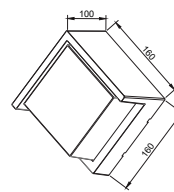

Square

SKU: 8539 - 3000K Warm White 3800157638883

SKU: 8540 - 4000K Day White 3800157638890