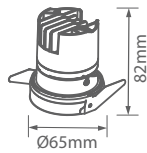

Hotel Downlight-COB

6w VT-2907

SKU: 1479 - 3000K Warm White 3800157644242
SKU: 1480 - 4000K Day White 3800157644259

Cutting Size
Ø55mm

Sensor Compatible:	Yes
Voltage/Frequency:	AC:220-240V,50Hz
Luminous Flux:	400lm
LED Type:	COB-CREE
CRI:	>95
PF	>0.6

Beam Angle:	0-27°
Body Type:	Aluminium
Dimension:	Ø65x82mm
Cutting Size:	Ø55mm
Box Qty:	24 Pcs

Hotel Downlight-COB

10w VT-2911

SKU: 1481 - 3000K Warm White 3800157644068
SKU: 1482 - 4000K Day White 3800157644075