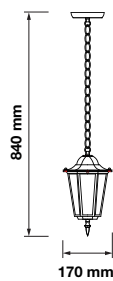

Ceiling Lamp
VT-752-B

SKU: 7072

3800157616256

Voltage:	AC:220-240V,50Hz
Max.Watts:	40W
IP Rating:	IP44
Holder:	E27
Color of Fixture:	Matt Black
Body Type:	Aluminium+Glass
Size:	170x840mm
Box Qty:	10 Pcs