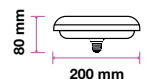

MODEL	WATTS	EQ.WATTS	LUMENS	BASE	SHAPE	BOX QTY.
VT-224	24w	120w	1900	E27	F200	20 pcs
SKU: 216 | 3000K WARM WHITE SKU: 217 | 4000K DAY WHITE SKU: 218 | 6400K WHITE