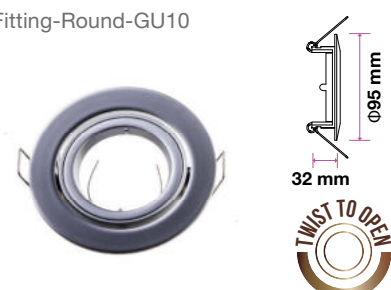

Fitting-Round-GU10

Model No	VT-775-MG
SKU:	3647
Base:	GU10
Material:	Aluminium
Shape:	Round
Color of Fxture:	Metallic Grey
Dimension:	Ø95x32mm
Cutting Size:	Ø85mm
EAN:	3800157617130
Box Qty:	100 Pcs