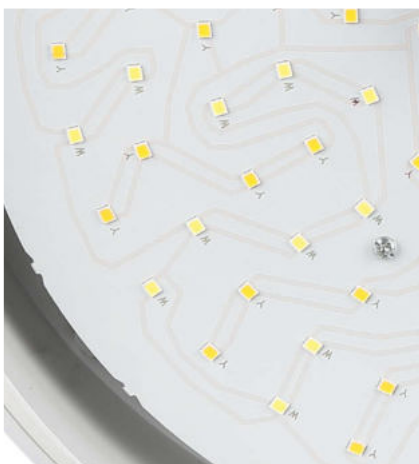

2017

In-brand Partnership with Samsung and launched the V-TAC PRO Series