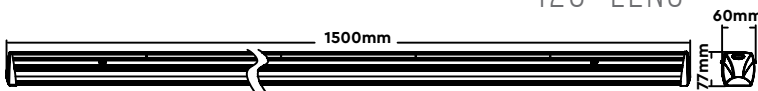

LINEAR MASTER TRUNKING
SKU: 1361 | 4000K DAY WHITE

120° LENS

DIMMABLE