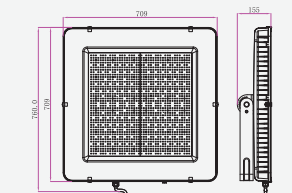

VT-1055

SKU: 968 | 4000K DAY WHITE
SKU: 969 | 6400K WHITE

WATTS	LUMENS	BOX QTY.
1000w	120000	1 pcs

120
Lumen/W