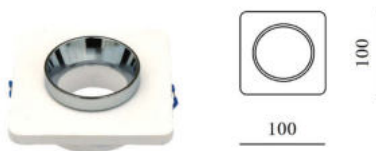

Fitting-Recessed-1XGU10

Model No	VT-862-CHW
SKU:	3119
Base:	GU10
Material:	Gypsum with metal
Shape:	Square
Color of Fixture:	White+Chrome
Dimension:	100x100x40mm
Cutting Size:	ø80mm
EAN:	3800157634441
Box Qty:	24 pcs