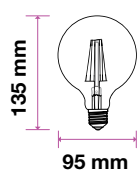

MODEL	WATTS	EQ.WATTS	LUMENS	BASE	SHAPE	BOX QTY.
VT-286	6w	60w	806	E27	G95	20 pcs

SKU: 294 | 2700K WARM WHITE