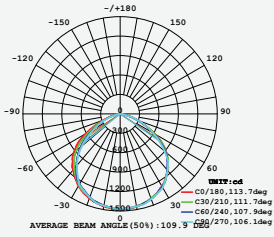

LUMINOUS INTENSITY DISTRIBUTION DIAGRAM