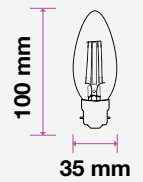

MODEL	WATTS	EQ.WATTS	LUMENS	BASE	SHAPE	BOX QTY.
VT-222	4w	40w	400	B22	Candle	192 pcs

SKU: 105 | 3000K WARM WHITE

BAYONET