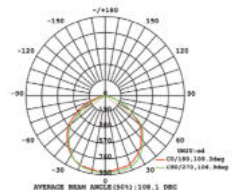

E Series-Black Body 100W VT-40101B

SKU: 5964 - 3000K Warm White 3800157625579
SKU: 5965 - 4000K Day White 3800157625586
SKU: 5966 - 6500K White 3800157625593

Sensor Compatible:	Yes
Voltage/Frequency:	AC:220-240V,50Hz
Luminous Flux:	8500lm
Color of Fixture:	Black
CRI:	>70
PF:	>0.9
IP Rating:	IP65
Beam Angle:	110°
Body Type:	Aluminium
Dimension:	330x271x33mm
Box Qty:	5 Pcs

Solar-Floodlight VT-777-5 5W

SKU: 8547 - 4000K Day White 3800157639194