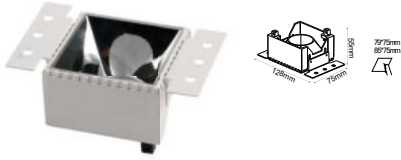

Fitting Square-GU10

Model No	VT-890
SKU:	8880
Base:	GU10
Material:	Aluminium
Shape:	Square
Color of Fixture:	White Frame+Chrome Reflector
Dimension:	128x75x55mm
Cutting Size:	79/85x75mm
EAN:	3800157648677
Box Qty:	50 Pcs