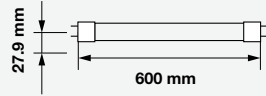

MODEL	WATTS	EQ.WATTS	LUMENS	WEIGHT-KG	BOX QTY.
VT-061	10w	18w	850	0.1264	25 pcs

SKU: 650 | 3000K WARM WHITE
SKU: 651 | 4000K DAY WHITE
SKU: 652 | 6400K WHITE