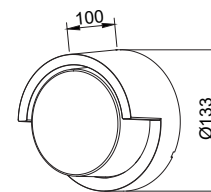

Square

SKU: 8610 - 3000K Warm White 3800157652070