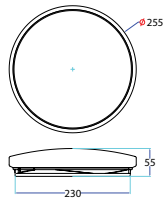

Sensor Compatible:	Yes
Voltage/Frequency:	AC:175-265V,50/60Hz
Luminous Flux:	720lm
IP Rating:	IP20
CRI:	>80
PF:	>0.5

Beam Angle:	120°
Color of Fixture:	White
Body Type:	Plastic
Shape:	Round
Dimension:	Ø255x55mm
Box Qty:	5 Pcs

Smart Domelight-CCT Changeable by Switch

18w VT-8418-S

SKU: 7604 - 3IN1 3800157652193