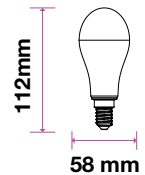

LED PLASTIC BULBS

A58 | A60

5 YEAR
WARRANTY*

MODEL	WATTS	EQ.WATTS	LUMENS	BASE	SHAPE	BOX QTY.
VT-269	9w	60w	806	E14	A58	100 pcs

SKU: 114 | 3000K WARM WHITE
SKU: 115 4000K DAY WHITE
SKU: 116 | 6400K WHITE

MODEL	WATTS	EQ.WATTS	LUMENS	BASE	SHAPE	BOX QTY.
VT-210	9w	60w	806	E27	A58	100 pcs

SKU: 228 | 3000K WARM WHITE
SKU: 229 | 4000K DAY WHITE
SKU: 230 | 6400K WHITE

MODEL	WATTS	EQ.WATTS	LUMENS	BASE	SHAPE	BOX QTY.
VT-212	11w	75w	1055	E27	A60	100 pcs

SKU: 231 | 3000K WARM WHITE
SKU: 232 | 4000K DAY WHITE
SKU: 233 | 6400K WHITE

MODEL	WATTS	EQ.WATTS	LUMENS	BASE	SHAPE	BOX QTY.
VT-262D	12w	75w	1055	E27	A60	100 pcs

SKU: 20044 | 3000K WARM WHITE