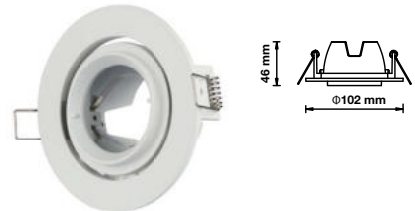

Zoom Fitting

Model No	VT-700W
SKU:	3689
Base:	GU10
Material:	Aluminium
Shape:	Round
Color of Fxture:	White
Dimension:	Ø102x46mm
Cutting Size:	93mm
EAN:	3800157628501
Box Qty:	50 Pcs