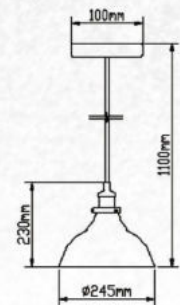

Glass-Metal Series

Model:	VT-7210
SKU:	3730
EAN:	3800157611039
Size:	245x230x1100mm
Box Qty:	8Pcs
Material:	Glass+Metal