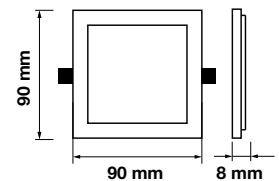

Cutting Size:  
**75x75mm**

Emergency Pack: **Available**  
 Voltage/Frequency: **AC:85-265V,50/60Hz**  
 Luminous Flux: **800lm**  
 Beam Angle: **120°**

LED Type: **SMD**  
 CRI: **>80**  
 PF: **>0.9**  
 Shape: **Square**