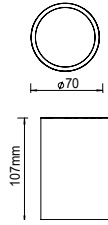

Surface Fitting GU10

NEW

Model No	VT-802-W
SKU:	8944
Base:	GU10
Material:	Aluminium
Shape:	Round
Color of Fixture:	White
Dimension:	ø70x107mm
EAN:	3800157658126
Box Qty:	50 Pcs