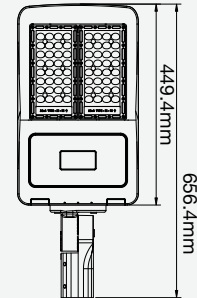

VT-102ST

SKU: 883 | 4000K DAY WHITE
SKU: 884 | 5700K WHITE

WATTS	LUMENS	BOX QTY.
100w	14000	1 pcs

INVENTRONICS DRIVER

140
Lumen/W