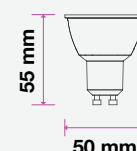

MODEL	WATTS	EQ.WATTS	LUMENS	BASE	BOX QTY.
VT-205	5w	35w	400	GU10	200 pcs

SKU: 201 | 3000K WARM WHITE
SKU: 202 | 4000K DAY WHITE
SKU: 203 | 6400K WHITE