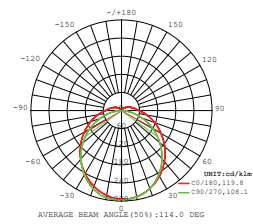

LINEAR MASTER TRUNKING
SKU: 1361 | 4000K DAY WHITE

120° LENS

DIMMABLE