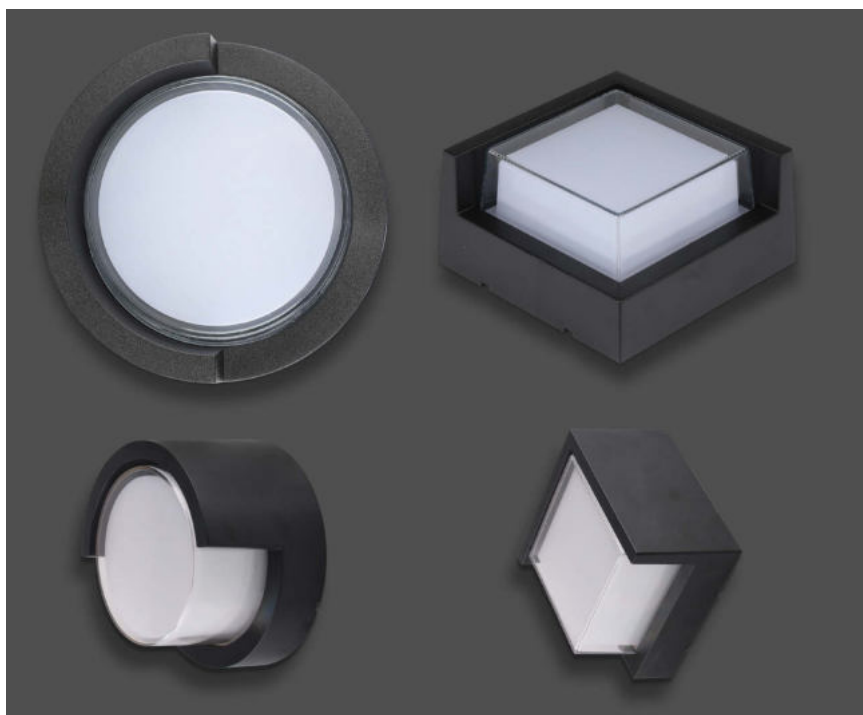

LED Wall Lights

12W VT-827-RD

Sensor Compatible:	Yes
Voltage/Frequency:	AC:220-240V,50/60Hz
Luminous Flux:	650lm
IP Rating:	IP65
CRI:	>80

PF:	>0.5
Beam Angle:	128°
Body Type:	PC
Dimension:	169x100mm
Box Qty:	20 Pcs

Round

SKU: 8537 - 3000K Warm White 3800157638869

SKU: 8538 - 4000K Day White 3800157638876

Square

SKU: 8539 - 3000K Warm White 3800157638883

SKU: 8540 - 4000K Day White 3800157638890