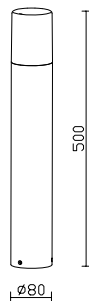

Bollard Lamps GU10

VT-7617

SKU: 7567 3800157636407

Voltage:	AC:220-240V,50-60Hz
Max.Watts:	35W
IP Rating:	IP54
Holder:	GU10
Color of Fixture:	Black
Body Type:	Aluminium body+opal PC diffuser
Size:	80x500mm
Box Qty:	4 Pcs