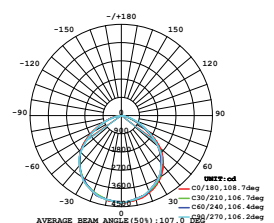

LUMINOUS INTENSITY DISTRIBUTION DIAGRAM