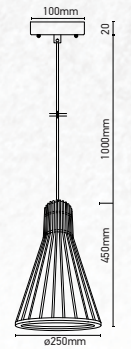

Wooden Pendant

Model: VT-2450
SKU: 40521
EAN: 3800157655132
Size: Ø250xH450mm
Box Qty: 4Pcs
Material: Wooden