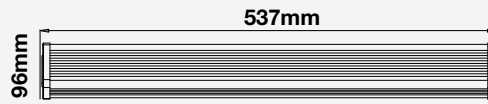

MODEL	WATTS	LUMENS	BEAM ANGLE	PF	CRI	LED	BODY	BOX QTY.
VT-9-112	100w	12000	120°	>0.9	>80	SMD	Aluminum	6 pcs

SKU: 891 | 4000K DAY WHITE
SKU: 892 | 6000K WHITE