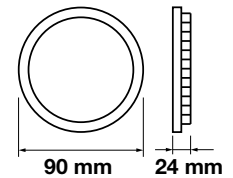

Body Type:	Aluminium+Satin Nickel
Dimension:	Ø90x24mm
Box Qty:	40 Pcs