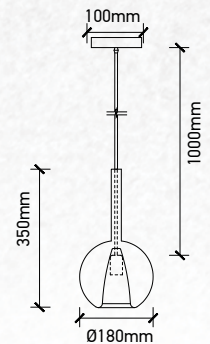

Model:	VT-7181-GW
SKU:	3877
EAN:	3800157620956
Size:	180x350x1000mm
Box Qty:	9Pcs
Material:	Glass+Metal