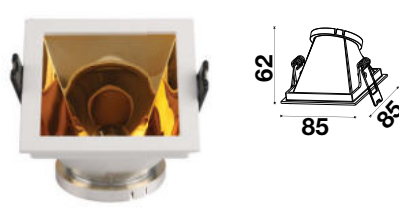

Fitting Square-GU10

Model No	VT-875-WG
SKU:	3166
Base:	GU10
Material:	Aluminium+PC
Shape:	Square
Color of Fxture:	White+Gold
Dimension:	85x85x62mm
Cutting Size:	80x80mm
EAN:	3800157639095
Box Qty:	50 Pcs