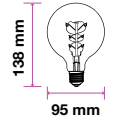

Amber Cover -Filament-Globe-E27

4W VT-2024

SKU: 7146 - 2200K Warm White 3800157610612

EQ. Watts:	35w
Voltage/Frequency:	AC:220-240V,50Hz
Luminous Flux:	350lm
Commercial Type:	G95

LED Type:	Filament
CRI:	>80
PF:	>0.4
Base:	E27

Beam Angle:	300°
Body Type:	Glass
Dimension:	95x140mm
Box Qty:	50 Pcs

Amber Cover -Filament-Globe-E27

5W VT-2075

SKU: 7217 - 2200K Warm White 3800157617253

EQ. Watts:	30w
Voltage/Frequency:	AC:220-240V,50/60Hz
Luminous Flux:	300lm
Commercial Type:	G95

LED Type:	Filament
CRI:	>80
PF:	>0.5
Base:	E27

Beam Angle:	300°
Body Type:	Glass
Dimension:	95x138mm
Box Qty:	50 Pcs

Amber Cover -Filament-Globe-E27

6W VT-2026D

SKU: 7156 - 2200K Warm White 3800157612210

EQ. Watts:	50w
Voltage/Frequency:	AC:220-240V,50/60Hz
Luminous Flux:	500lm
Commercial Type:	G95

LED Type:	Filament
CRI:	>80
PF:	>0.7
Base:	E27

DIMMABLE

Beam Angle:	300°
Body Type:	Glass
Dimension:	95x135mm
Box Qty:	12 Pcs

Amber Cover -Filament-Globe-E27

7W VT-2027

SKU: 7147 - 2200K Warm White 3800157610629

EQ. Watts:	60w
Voltage/Frequency:	AC:220-240V,50/60Hz
Luminous Flux:	700lm
Commercial Type:	G95

LED Type:	Filament
CRI:	>80
PF:	>0.5
Base:	E27

Beam Angle:	300°
Body Type:	Glass
Dimension:	95x140mm
Box Qty:	50 Pcs

Amber Cover -Filament-Globe-E27

8W VT-2019

SKU: 7145 - 2200K Warm White 3800157610605

EQ. Watts:	65w
Voltage/Frequency:	AC:220-240V,50/60Hz
Luminous Flux:	700lm
Commercial Type:	G95

LED Type:	Filament
CRI:	>80
PF:	>0.5
Base:	E27

Beam Angle:	300°
Body Type:	Glass
Dimension:	95x140mm
Box Qty:	50 Pcs