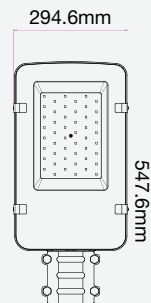

VT-100ST

SKU: 529 | 4000K DAY WHITE
SKU: 530 | 6400K WHITE

WATTS	LUMENS	BOX QTY.
100w	12000	2 pcs

120
Lumen/W