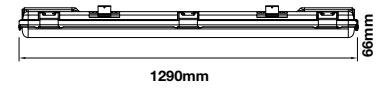

Voltage/Frequency: AC:200-240V,50/60Hz
Luminous Flux: 3400lm
LED Type: SMD
CRI: >80

PF: >0.9
Beam Angle: 120°
Body Type: Plastic+ABS
On/Off: >10,000

Life span: 30,000 Hours
Gross weight: 1.33 kg
Dimension: 1290x116x66mm
Box Qty: 10 Pcs