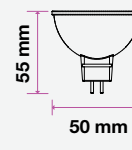

MODEL	WATTS	EQ.WATTS	LUMENS	BASE	BOX QTY.
VT-257	6.5w	55w	450	GU5.3	200 pcs
SKU: 204 | 3000K WARM WHITE SKU: 205 | 4000K DAY WHITE SKU: 206 | 6400K WHITE