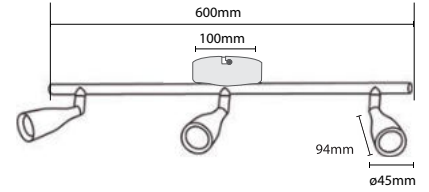

Tripple Head

13.5W VT-813-W

SKU: 8270 - 3000K Warm White
SKU: 8272 - 4000K Day White

3800157627207
3800157627221

Sensor Compatible:	Yes
Voltage/Frequency:	AC:220-240V,50/60Hz
Luminous Flux:	1080lm
IP Rating:	IP20
CRI:	>80

PF:	>0.5
Beam Angle:	100°
Body Type:	Plastic+Metal
Dimension:	600x100x94mm
Box Qty:	12 Pcs

Tripple Head

13.5W VT-813-B

SKU: 8271 - 3000K Warm White
SKU: 8273 - 4000K Day White

3800157627214
3800157627238

Sensor Compatible:	Yes
Voltage/Frequency:	AC:220-240V,50/60Hz
Luminous Flux:	1080lm
IP Rating:	IP20
CRI:	>80

PF:	>0.5
Beam Angle:	100°
Body Type:	Plastic+Metal
Dimension:	600x100x94mm
Box Qty:	12 Pcs

Single Head

6W VT-806-W

SKU: 8250 - 3000K Warm White
SKU: 8252 - 4000K Day White

3800157627009
3800157627023

Sensor Compatible:	Yes
Voltage/Frequency:	AC:220-240V,50/60Hz
Luminous Flux:	480lm
IP Rating:	IP20
CRI:	>80

PF:	>0.5
Beam Angle:	100°
Body Type:	Plastic+Metal
Dimension:	100x93mm
Box Qty:	24 Pcs

Single Head

6W VT-806-B

SKU: 8251 - 3000K Warm White
SKU: 8253 - 4000K Day White

3800157627016
3800157627030

Sensor Compatible:	Yes
Voltage/Frequency:	AC:220-240V,50/60Hz
Luminous Flux:	480lm
IP Rating:	IP20
CRI:	>80

PF:	>0.5
Beam Angle:	100°
Body Type:	Plastic+Metal
Dimension:	100x93mm
Box Qty:	24 Pcs