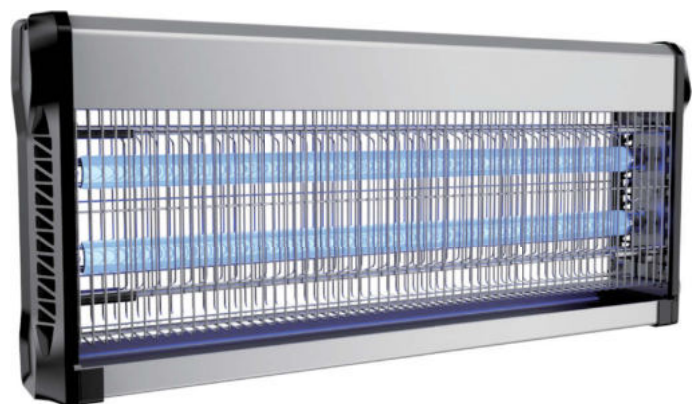

100m²
Coverage Area

Electronic Insect Killer

30W VT-3230

SKU: 11181 - (EU Plug)
SKU: 11181 - BS(BS Plug)

Box Qty : 6

15W
Tube is also available separately
SKU: 11217

150m²
Coverage Area

Electronic Insect Killer

40W VT-3240

SKU: 11182 - (EU Plug)
SKU: 11182 - BS(BS Plug)

Box Qty : 4

20W
Tube is also available separately
SKU: 11218