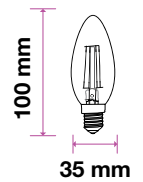

SKU: 272 | 2700K WARM WHITE

| MODEL   | WATTS | EQ.WATTS | LUMENS | BASE | SHAPE  | BOX QTY. |
|---------|-------|----------|--------|------|--------|----------|
| VT-254D | 4w    | 30w      | 350    | E14  | Candle | 100 pcs  |