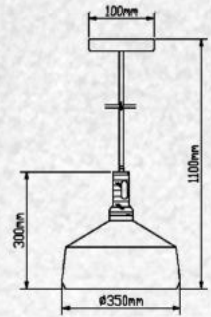

**E14** HOLDER

Pendant-Aluminium Shade-White

|           |                   |
|-----------|-------------------|
| Model:    | VT-7100-WH        |
| SKU:      | 3920              |
| EAN:      | 3800157626156     |
| Size:     | 180x100x1200mm    |
| Box Qty:  | 12Pcs             |
| Material: | Plastic+Aluminium |