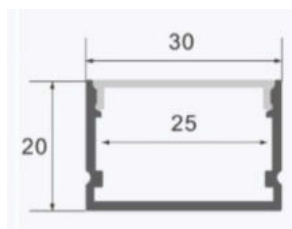

Lighting Flexibility

Elegant Lighting

Easy to Install

with 30 mm wide,  
Perfect for double  
row LED Strip