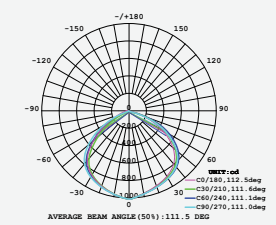

LUMINOUS INTENSITY DISTRIBUTION DIAGRAM