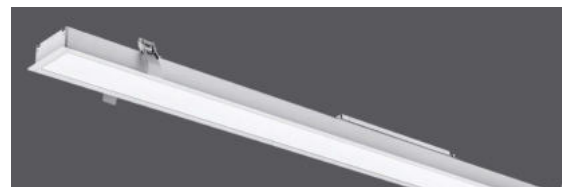

LED Recessed Linear (Linkable)

Recessed version of our continuous downward linear lighting with a 70mm body; available in Silver & White