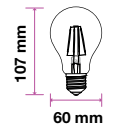

Clear Glass-Filament-A60-E27

4W VT-1885D

SKU: 4364 - 2700K Warm White 3800157602907

EQ. Watts:	30w
Voltage/Frequency:	AC:220-240V,50Hz
Luminous Flux:	350lm
Commercial Type:	A60

LED Type:	Filament
CRI:	>80
PF:	>0.5
Base:	E27