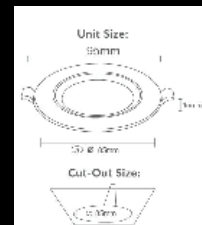

Reflector Downlight - Black Housing

Introducing V-TAC's LED reflector downlights with black housing—available in 10w, 20w & 30w & CRI rating of >80, to achieve any residential, retail, or hospitality lighting need.

- AC:85-265V,50/60Hz
- CRI >80
- 30,000 Life Hours
- 120° Beam Angle
- 85% Energy Saving

- SKU: 20051 | 3000K WARM WHITE
- SKU: 20052 | 4000K DAY WHITE
- SKU: 20053 | 6400K WHITE

- SKU: 20054 | 3000K WARM WHITE
- SKU: 20055 | 4000K DAY WHITE
- SKU: 20056 | 6400K WHITE

- SKU: 20057 | 3000K WARM WHITE
- SKU: 20058 | 4000K DAY WHITE
- SKU: 20059 | 6400K WHITE