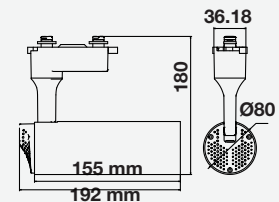

NEW

5 YEAR
WARRANTY*

LED TRACKLIGHTS

4 line Tracklights-Black Body

Experience true colours through our LED Tracklights efficient set of track lights with CRI >90, the latest LED technology from Samsung, and five years of warranty.

- **COB LED Type**
- **30,000 hrs Lifespan**
- **24° Beam Angle**
- **AC:220-240V,50Hz**
- **PF: >0.9**
- **High CRI of > 90**
- **Aluminum Body**

MODEL	WATTS	LUMENS	PF	CRI	BOX QTY.	BEAM ANGLE
VT-418	18w	1260	>0.9	>90	20 pcs	24°

SKU: 939 | 3000K WARM WHITE

SKU: 940 | 4000K DAY WHITE

MODEL	WATTS	LUMENS	PF	CRI	BOX QTY.	BEAM ANGLE
VT-430	30w	2100	>0.9	>90	20 pcs	24°

SKU: 941 | 3000K WARM WHITE

SKU: 942 | 4000K DAY WHITE