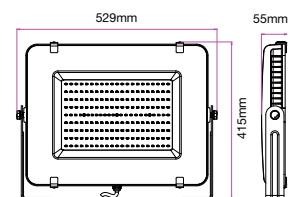

VT-300-B

SKU: 422 | 4000K DAY WHITE
SKU: 423 | 6400K WHITE

WATTS	LUMENS	BOX QTY.
300w	24000	2 pcs