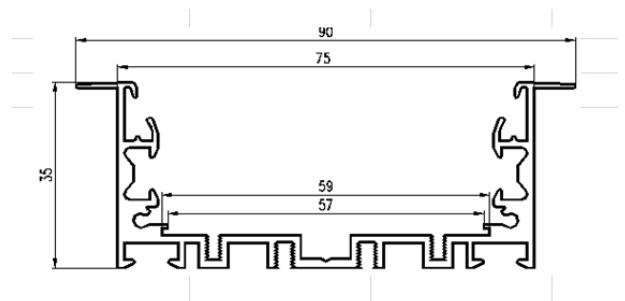

LINKABLE
UP TO 12 METERS TOGETHER

LED RECESSED LINEAR

Our new range of linear lights are also available for recessed installation, complete with necessary accessories for a seamless & continuous lighting system. Perfect replacement for traditional and inefficient linear lighting fixtures with the efficient LED provided by Samsung.

- **30,000 hrs Lifespan**
- **AC:200-240V,50/60Hz**
- **Linkable with connectors**
- **Aluminum Body**

5 YEAR
WARRANTY*

WHITE VT-7-42-W

SKU:382 | 4000K DAY WHITE

WATTS	LUMENS	SIZE
40w	4000	1211x90x35mm