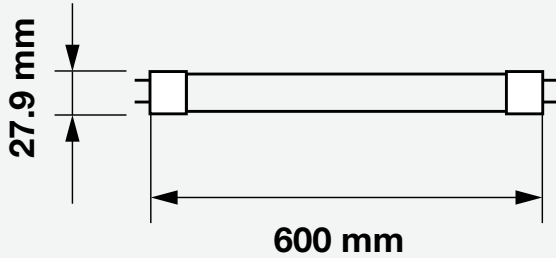

MODEL	WATTS	LUMENS	WEIGHT-KG	BOX QTY.
VT-1607	7w	1120lm	0.115	25 pcs

SKU: 6474 | 3000K WARM WHITE
SKU: 6475 | 4000K DAY WHITE
SKU: 6476 | 6400K WHITE