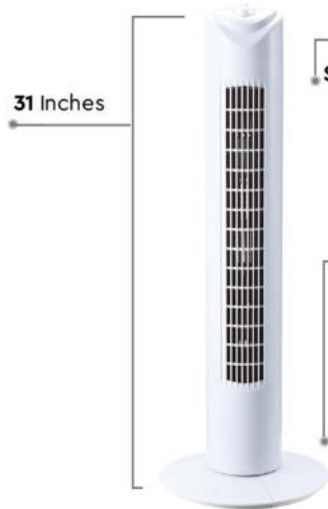

Tower Fan

VT-4538

SKU: 7926 EAN: 3800157654517

- Power(Watts): 45
- Voltage/Freq: AC:220-240V,50/60Hz
- Size(inches): 31
- Material: ABS
- Unit Color: White
- Speed: 3(Low-Med-High)
- Function: Oscillation Function
- Timer: 1hr(Max)
- Plug Type: EU
- IP Rating: IP20
- Box Qty: 1pc

Oscillation
Low | Medium | High

3 Fan Speed
Low | Medium | High

VT-5536

SKU: 7900 EAN: 3800157644709

- Power(Watts): 55
- Voltage/Freq: AC:220-240V,50Hz
- Size(inches): 36
- Material: ABS
- Unit Color: White
- Speed: 3(Low-Med-High)
- Wind Mode: 3 (Normal-Natural-Sleep)
- Timer: 1-15hrs(Max)
- Power Cord Length: 1.8m
- Plug Type: EU
- IP Rating: IP20
- Box Qty: 1pc

3 Wind Mode
Normal | Natural | Sleep

3 Fan Speed
Low | Medium | High