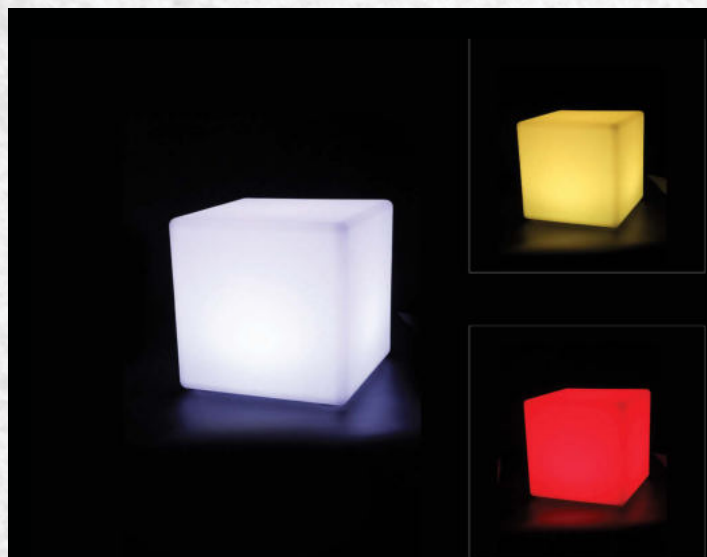

Cube Light

VT-7811

SKU: 40241 - RGB 3800157641128

Watts: **3w**
Luminous Flux: **108lm**
Size : **400x400x400mm**
Material : **LLDPE**
Life Span: **50,000 Hours**
Battery: **Lithium Battery 3600mAh**
IP Rating: **IP54**
Box Qty: **1Pcs**