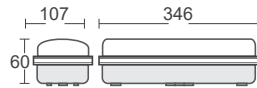

Exit Light - Bulkhead

VT-511-S   SKU: 899 - 6000K WHITE

Box Qty: 10 Pcs

Lumens: 110lm
IP Rating: IP20
Material: ABS+PC
Exit Lamp Type: Bulkhead
Watts: 3.8w

Input Voltage:
Mode Of Operation:
Emergency Operation Time:
Lamp Type:
Battery:
Recharging Time:

AC:220-240V,50/60Hz
Maintained/Non Maintained
>3 Hours
20 SMD LEDs
4V2.0AH Lead Acid battery
12 Hours