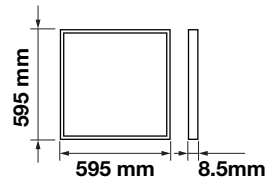

Emergency Pack:	Available
Voltage/Frequency:	AC:200-240V,50/60Hz
Luminous Flux:	3240lm
Beam Angle:	120°

LED Type:	SMD
CRI:	>80
PF:	>0.9
Shape:	Square

Body Type:	Aluminium+PS+PP
Dimension:	595x595x8.5mm
Box Qty:	6 Pcs