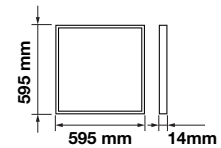

Big Panels-60x60-CRI>95
45w VT-6245

SKU: 8086 - 3000K Warm White
SKU: 8087 - 4000K Day White
SKU: 8088 - 6400K White

3800157648363
3800157648370
3800157648387

Emergency Pack: Available
Voltage/Frequency: AC:200-240V,50/60Hz
Luminous Flux: 3600lm
Beam Angle: 120°

LED Type: SMD
CRI: >95
PF: >0.9
Shape: Square

Body Type: Aluminium+PMMA+PP
Dimension: 595x595x14mm
Box Qty: 6 Pcs