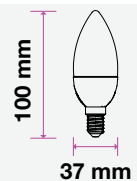

MODEL	WATTS	EQ.WATTS	LUMENS	BASE	SHAPE	BOX QTY.
VT-289	5.5w	40w	470	E27	Candle	200 pcs
SKU: 858 | 3000K WARM WHITE