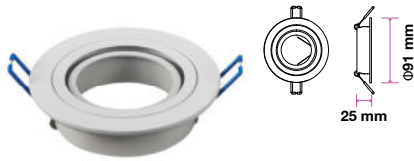

Fitting-Round-GU10

Model No	VT-782RD-WH
SKU:	3599
Base:	GU10
Material:	Aluminium
Shape:	Round
Color of Fxture:	White
Dimension:	Ø91x25mm
Cutting Size:	Ø75mm
EAN:	3800157607285
Box Qty:	100 Pcs