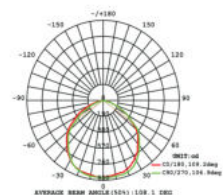

IP65
RATING

Red

Green

Blue

E Series-Black Body

10w VT-4011

SKU: 5988 - Green 3800157625333
SKU: 5989 - Red 3800157625340
SKU: 5990 - Blue 3800157625357

Sensor Compatible: Yes
Voltage/Frequency: AC:220-240V,50Hz
Color of Fixture: Black
CRI: >70
PF: >0.9
IP Rating: IP65
Beam Angle: 110°
Body Type: Aluminium
Dimension: 110x112x22mm
Box Qty: 40 Pcs

IP65
RATING

Red

Green

Blue

E Series-Black Body

20w VT-4021

SKU: 5991 - Green 3800157625395
SKU: 5992 - Red 3800157625401
SKU: 5993 - Blue 3800157625418

Sensor Compatible: Yes
Voltage/Frequency: AC:220-240V,50Hz
Color of Fixture: Black
CRI: >70
PF: >0.9
IP Rating: IP65
Beam Angle: 110°
Body Type: Aluminium
Dimension: 150x143x26mm
Box Qty: 20 Pcs

IP65
RATING

E Series-Black Body

10w VT-4011B

SKU: 5940 - 3000K Warm White 3800157625333
SKU: 5941 - 4000K Day White 3800157625340
SKU: 5942 - 6500K White 3800157625357

Sensor Compatible: Yes
Voltage/Frequency: AC:220-240V,50Hz
Luminous Flux: 850lm
Color of Fixture: Black
CRI: >70
PF: >0.9
IP Rating: IP65
Beam Angle: 110°
Body Type: Aluminium
Dimension: 110x112x22mm
Box Qty: 40 Pcs