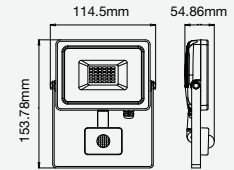

VT-10-S-W

SKU: 433 | 3000K WARM WHITE
SKU: 434 | 4000K DAY WHITE
SKU: 435 | 6400K WHITE

WATTS	LUMENS	BOX QTY.
10w	800	20 pcs