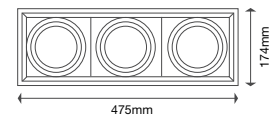

AR111-Accessories

Model No:	VT-7223-B	Dimension:	475x174mm
SKU:	35831	Cutting Size:	168x455mm
Base:	3XAR111	EAN:	3800157607087
Material:	Aluminium	Box Qty:	12 Pcs
Color of Fixture:	Black