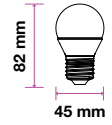

Bulbs-G45-6Pc Pack
5.5W VT-2256

SKU: 2730 - 2700K Warm White 3800157645201
SKU: 2731 - 4000K Day White 3800157645218
SKU: 2732 - 6400K White 3800157645225

EQ. Watts: 40w
Voltage/Frequency: AC:220-240V,50Hz
Luminous Flux: 470lm
Commercial Type: G45

LED Type: SMD
CRI: >80
PF: >0.5
Base: E27

Beam Angle: 180°
Body Type: Thermoplastic
Dimension: 45x82mm
Box Qty: 30 Pcs