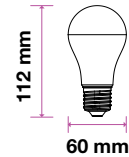

Beam Angle:	200°
Body Type:	Thermoplastic
Dimension:	60x112mm
Box Qty:	100 Pcs