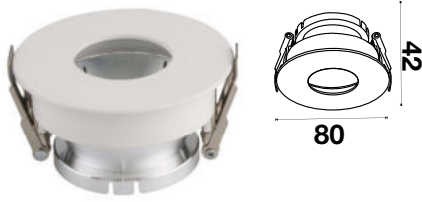

Fitting Round-GU10

Model No	VT-873-WC
SKU:	3160
Base:	GU10
Material:	Aluminium+PC
Shape:	Round
Color of Fxture:	White+Chrome
Dimension:	80x42mm
Cutting Size:	75mm
EAN:	3800157639033
Box Qty:	50 Pcs