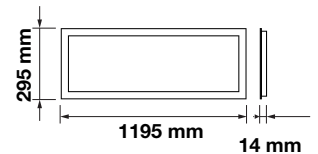

Emergency Pack:	Available
Voltage/Frequency:	AC:200-240V,50/60Hz
Luminous Flux:	3600lm
Beam Angle:	120°

LED Type:	SMD
CRI:	>80
PF:	>0.9
Shape:	Rectangle

Body Type:	Aluminium+PMMA+PP
Dimension:	1195x295x14mm
Box Qty:	6 Pcs