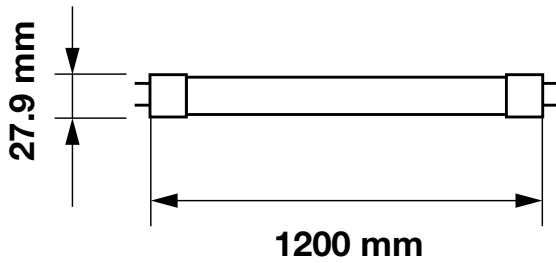

MODEL	WATTS	LUMENS	WEIGHT-KG	BOX QTY.
VT-1612	12w	1920lm	0.193	25 pcs

SKU: 6477 | 3000K WARM WHITE
SKU: 6478 | 4000K DAY WHITE
SKU: 6479 | 6400K WHITE