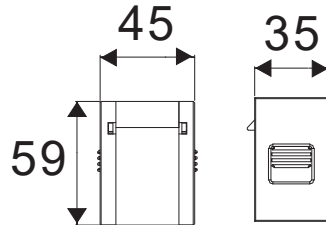

Magnetic Linear Spotlight

1W VT-4141

SKU: 7958 - 3000K Warm White 3800157652766
SKU: 7959 - 4000K Day White 3800157652773

Voltage/Frequency:	DC:24V	Beam Angle:	30°
Luminous Flux:	35lm	Body Type:	Aluminium
LED Type:	SMD	Life span:	30,000 Hours
CRI:	>90	Dimension:	45x35x59mm
Color of Fixture:	Black	Box Qty:	40 PCS

3 YEAR WARRANTY*

UGR<19

Magnetic Linear Spotlight

3W VT-4143

SKU: 7960 - 3000K Warm White 3800157652780
SKU: 7961 - 4000K Day White 3800157652797

Voltage/Frequency:	DC:24V	Beam Angle:	30°
Luminous Flux:	240lm	Body Type:	Aluminium
LED Type:	SMD	Life span:	30,000 Hours
CRI:	>90	Dimension:	106x35x59mm
Color of Fixture:	Black	Box Qty:	36 PCS

3 YEAR WARRANTY*

UGR<19