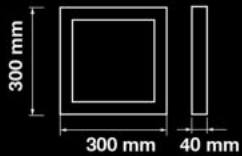

COLOR CHANGING WITH REMOTE

Linkable Up to 60 Units