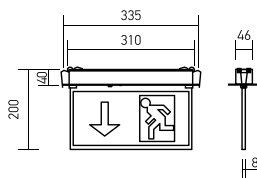

Exit Light-Recessed

VT-522-S-12 SKU: 835 - 6000K WHITE

Box Qty: 10pcs

Lumens:	140lm	Viewing Distance:	24 Meters From Both Sides
IP Rating:	IP20	Test Button:	Green Light Indicator Test Button
Material :	PC	Legends:	3 Way Legend Available
Exit Lamp Type:	Recessed/Ceiling	Input Voltage:	AC:220-240V,50/60Hz
Battery:	Ni-Cd 3.6V,900mAh	Mode Of Operation:	Maintained
Recharging Time:	12 Hours	Emergency Operation Time:	>3 Hours
Stickers:	3 Stickers	Lamp Type:	16 SMD LEDs
Watts:	2w