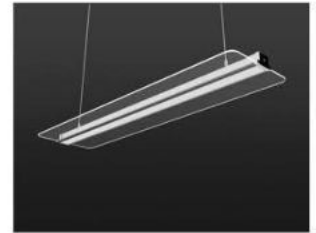

Transparent Panel-120x30

40w VT-6144

SKU: 6458 - 4000K Day White

3800157638098

5 YEAR
WARRANTY*

0-10V
DIMMABLE