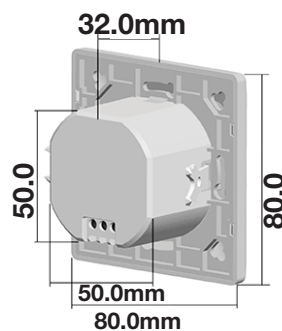

**Microwave Sensor
VT-8023**

SKU: 5083 3800157608039

Sensor Type:	Microwave
Colour:	White
Detection Range:	180°
Voltage:	AC:220-240V,50/60Hz
Detection Distance:	5m-15m(adjustable)
Rated Load:	Max 300W(LED)
Ambient Light:	<3-2000LUX(adjustable)
Body Type:	Plastic
IP Rating:	IP20
Dimension:	80x80x32mm
Time Delay:	10 sec to 12 min (adjustable)
Box Qty:	100 Pcs