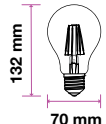

Clear Glass-Filament-A67-E27

8W VT-2288D

SKU: 2815 - 2700K Warm White 3800157655101

EQ. Watts:	50w
Voltage/Frequency:	AC:220-240V, 50Hz
Luminous Flux:	700lm
Commercial Type:	A67

LED Type:	Filament
CRI:	>80
PF:	>0.5
Base:	E27

DIMMABLE

Beam Angle:	300°
Body Type:	Glass
Dimension:	Ø67x123mm
Box Qty:	100 Pcs

Clear Glass-Filament-A67-E27

8W VT-1978

SKU: 4407 - 3000K Warm White 3800157606165
SKU: 4408 - 4000K Day White 3800157606172
SKU: 4409 - 6400K White 3800157606189

EQ. Watts:	60w
Voltage/Frequency:	AC:220-240V, 50Hz
Luminous Flux:	800lm
Commercial Type:	A67

LED Type:	Filament
CRI:	>80
PF:	>0.5
Base:	E27

Beam Angle:	300°
Body Type:	Glass
Dimension:	67x123mm
Box Qty:	100 Pcs

Clear Glass-Filament-A67-E27

10W VT-1981

SKU: 4410 - 3000K Warm White 3800157606196
SKU: 4411 - 4000K Day White 3800157606202
SKU: 4412 - 6400K White 3800157606219

EQ. Watts:	75w
Voltage/Frequency:	AC:220-240V, 50Hz
Luminous Flux:	1055lm
Commercial Type:	A67

LED Type:	Filament
CRI:	>80
PF:	>0.5
Base:	E27

Beam Angle:	300°
Body Type:	Glass
Dimension:	67x123mm
Box Qty:	50 Pcs

Clear Filament-A67-E27

18W VT-2328

SKU: 2802 - 3000K Warm White 3800157652568

EQ. Watts:	150w
Voltage/Frequency:	AC:220-240V
Luminous Flux:	2520lm
Commercial Type:	A67

LED Type:	Filament
CRI:	80
PF:	0.5
Base:	E27

Beam Angle:	330°
Body Type:	Glass
Dimension:	67x123mm
Box Qty:	50 Pcs

Clear Filament-A70-E27

12.5W VT-2133

SKU: 7460 - 6400K White 3800157637893
SKU: 7458 - 3000K Warm White 3800157637879
SKU: 7459 - 4000K Day White 3800157637886

EQ. Watts:	100w
Voltage/Frequency:	AC:220-240V, 50Hz
Luminous Flux:	1550lm
Commercial Type:	A70

LED Type:	Filament
CRI:	>80
PF:	>0.5
Base:	E27

Beam Angle:	330°
Body Type:	Glass
Dimension:	70x132mm
Box Qty:	50 Pcs