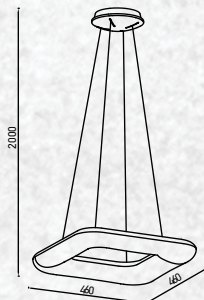

Designer Series Pendant-Color Changing

40W VT-7461

SKU: 3962 -3IN1

3800157636568

Voltage/Frequency: AC:220-240V,50Hz

Luminous Flux: 3600lm

LED Type: SMD

CRI: >80

PF: >0.9

Beam Angle: 120°

No. of LED: 384 pcs

Material : PC

Unit GW : 3.00 kgs

Life Span: 30,000 Hours

Size : 460x460x2000mm

Box Qty: 1Pcs