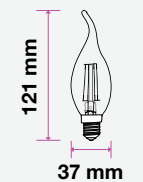

MODEL	WATTS	EQ.WATTS	LUMENS	BASE	SHAPE	BOX QTY.
VT-264	4w	35w	400	E14	Candle	100 pcs

SKU: 275 | 2700K WARM WHITE