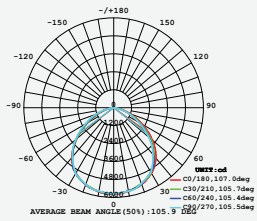

LUMINOUS INTENSITY DISTRIBUTION DIAGRAM