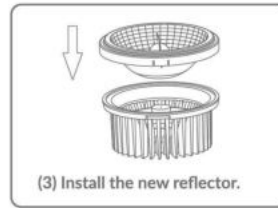

Instructions to change the reflector