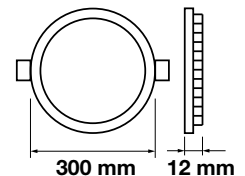

Emergency Pack: Available
Voltage/Frequency: AC:85-265V,50/60Hz
Luminous Flux: 2000lm
Beam Angle: 120°

LED Type: SMD
CRI: >80
PF: >0.9
Shape: Round

Body Type: Aluminium
Dimension: Ø300x12mm
Box Qty: 10 Pcs