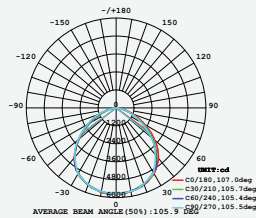

LUMINOUS INTENSITY DISTRIBUTION DIAGRAM