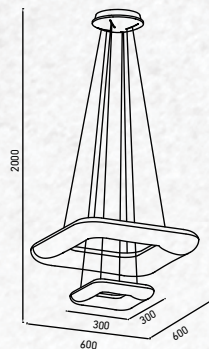

Size : 600x300x2000mm

Box Qty: 1Pcs

**COLOR  
CHANGING  
WITH REMOTE**