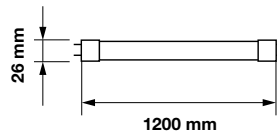

T8 Bread Tube-120cm

18w VT-1228-B

SKU: 6322 3800157619318

EQ. Watts:	36w
Voltage/Frequency:	AC:180-240V,50Hz
Luminous Flux:	1530lm
LED Type:	SMD
CRI:	>95
PF:	>0.9
Beam Angle:	160°
Body Type:	Glass with PET
Holder:	G13
Instant start :	0-100% in < 1s
On/Off:	>15,000
Life span:	20,000 Hours
Gross weight:	320g
Dimension:	26x1200mm
Box Qty:	25 Pcs