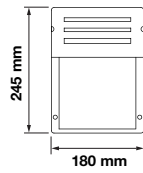

Wall Lamp
VT-754-MW

SKU: 7077 3800157616300

Voltage:	AC:220-240V,50Hz
Max.Watts:	60W
IP Rating:	IP44
Holder:	E27
Color of Fixture:	Matt White
Body Type:	Aluminium+Glass
Size:	245x180x93mm
Box Qty:	10 Pcs