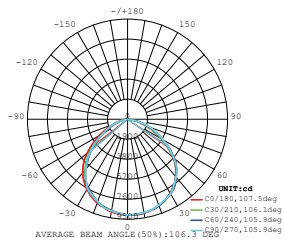

LUMINOUS INTENSITY DISTRIBUTION DIAGRAM