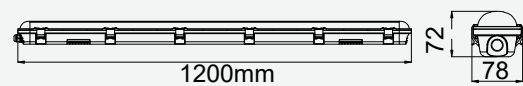

MODEL:	WATTS	LUMENS	WEIGHT-KG	BOX QTY.
VT-120136E	36w	4320	1.91	12 pcs

SKU: 20223 | 4000K DAY WHITE
SKU: 20222 | 6400K WHITE

3 YEAR WARRANTY
4 FEET
IP65 RATING
120 Lumen/W

MODEL:	WATTS	LUMENS	WEIGHT-KG	BOX QTY.
VT-150148E	48w	5760	2.21	12 pcs

SKU: 20221 | 4000K DAY WHITE
SKU: 20220 | 6400K WHITE

3 YEAR WARRANTY
5 FEET
IP65 RATING
120 Lumen/W