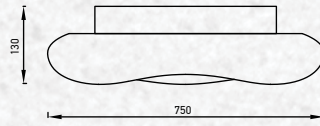

Designer Series Surface-Color Changing

82W VT-7752

SKU: 3969 -3IN1

3800157636636

Voltage/Frequency: AC:220-240V,50Hz

Luminous Flux: 7300lm

LED Type: SMD

CRI: >80

PF: >0.9

Beam Angle: 120°

No. of LED: 768 pcs

Material : PC

Unit GW : 9.65 kgs

Life Span: 30,000 Hours

Size : 750x130mm

Box Qty: 1Pcs