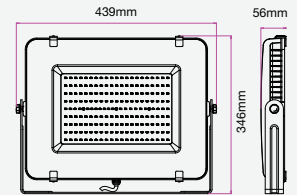

VT-200-G

- SKU: 484 | 4000K DAY WHITE
- SKU: 485 | 6400K WHITE

WATTS	LUMENS	BOX QTY.
200w	16000	2 pcs