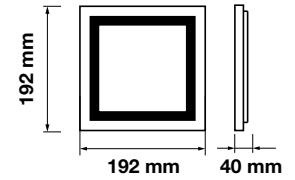

Body Type: **Aluminium**
Dimension: **192x192x40mm**
Box Qty: **20 Pcs**