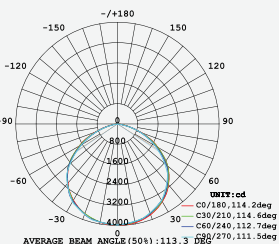

### VT-50ST

SKU: 527 | 4000K DAY WHITE  
 SKU: 528 | 6400K WHITE

| WATTS | LUMENS | BOX QTY. |
|-------|--------|----------|
| 50w   | 6000   | 4 pcs    |

**120**  
 Lumen/W

LUMINOUS INTENSITY DISTRIBUTION DIAGRAM