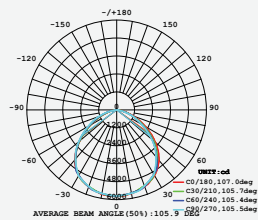

LUMINOUS INTENSITY DISTRIBUTION DIAGRAM