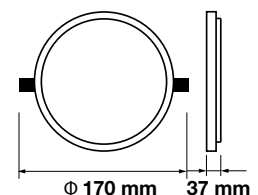

Cutting Size:  $\varnothing$  140 mm

Quick Connector