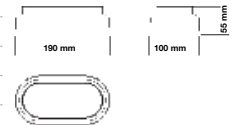

Sensor Compatible:	Yes
Voltage/Frequency:	AC:200-240V,50/60Hz
Luminous Flux:	560lm
IP Rating:	IP54
CRI:	>70
PF:	>0.5

Beam Angle:	120°
Color of Fixture:	White
Body Type:	PC
Shape:	Rectangle
Dimension:	190x100x55mm
Box Qty:	20 Pcs