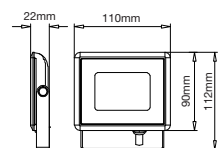

IP65
RATING

Red

Green

Blue

E Series-Black Body

10w VT-4011

SKU: 5988 - Green 3800157625333
SKU: 5989 - Red 3800157625340
SKU: 5990 - Blue 3800157625357

Sensor Compatible: Yes
Voltage/Frequency: AC:220-240V,50Hz
Color of Fixture: Black
CRI: >70
PF: >0.9
IP Rating: IP65
Beam Angle: 110°
Body Type: Aluminium
Dimension: 110x112x22mm
Box Qty: 40 Pcs

IP65
RATING

Red

Green

Blue

E Series-Black Body

20w VT-4021

SKU: 5991 - Green 3800157625395
SKU: 5992 - Red 3800157625401
SKU: 5993 - Blue 3800157625418

Sensor Compatible: Yes
Voltage/Frequency: AC:220-240V,50Hz
Color of Fixture: Black
CRI: >70
PF: >0.9
IP Rating: IP65
Beam Angle: 110°
Body Type: Aluminium
Dimension: 150x143x26mm
Box Qty: 20 Pcs

IP65
RATING

E Series-Black Body

10w VT-4011B

SKU: 5940 - 3000K Warm White 3800157625333
SKU: 5941 - 4000K Day White 3800157625340
SKU: 5942 - 6500K White 3800157625357

Sensor Compatible: Yes
Voltage/Frequency: AC:220-240V,50Hz
Luminous Flux: 850lm
Color of Fixture: Black
CRI: >70
PF: >0.9
IP Rating: IP65
Beam Angle: 110°
Body Type: Aluminium
Dimension: 110x112x22mm
Box Qty: 40 Pcs