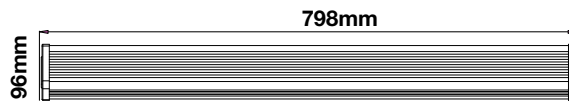

120
Lumen/W

MODEL	WATTS	LUMENS	BEAM ANGLE	PF	CRI	LED	BODY	BOX QTY.
VT-9-152	150w	18000	120°	>0.9	>80	SMD	Aluminum	6 pcs

SKU: 893 | 4000K DAY WHITE
SKU: 894 | 6000K WHITE