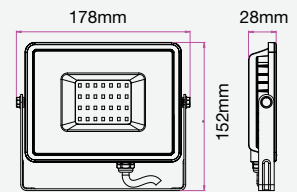

VT-30-1-B

SKU: 20013 | 4000K DAY WHITE
SKU: 949 | 6400K WHITE

WATTS	LUMENS	BOX QTY.
30w	2400	10 pcs