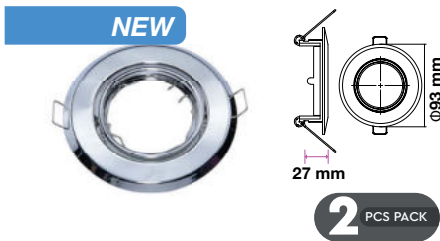

Fitting-Round-GU10-2Pc Pack

Model No	VT-817-CH-RD
SKU:	8940
Base:	GU10
Material:	Ferrum
Shape:	Round
Color of Fxture:	Chrome
Dimension:	Ø93x27mm
Cutting Size:	Ø70mm
EAN:	3800157657938
Box Qty:	100 Pcs