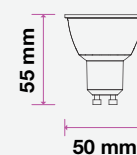

MODEL	WATTS	EQ.WATTS	LUMENS	BASE	SHAPE	BOX QTY.
VT-275D	5w	35w	380	GU10		192 pcs

SKU: 109 | 3000K WARM WHITE
SKU: 512 | 4000K DAY WHITE
SKU: 897 | 6400K WHITE