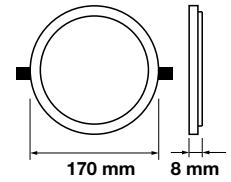

Emergency Pack: **Available**
Voltage/Frequency: **AC:85-265V,50/60Hz**
Luminous Flux: **2200lm**
Beam Angle: **120°**

LED Type: **SMD**
CRI: **>80**
PF: **>0.9**
Shape: **Round**

Body Type: **Aluminium**
Dimension: **Ø170x8mm**
Box Qty: **40 Pcs**