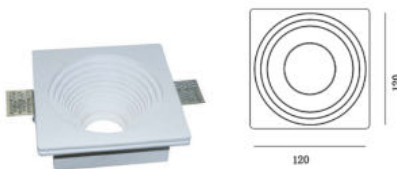

Fitting-Recessed-Round