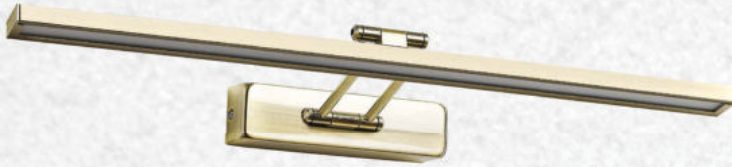

Mirror Movable Wall Lamp Golden

8W

VT-7009

Built In LED

SKU: 3983 - 3000K Warm White
SKU: 3901 - 4000K Day white

3800157637954
3800157621861

Voltage/Frequency: AC:220-240V,50Hz

Luminous Flux: 600lm

LED Type: SMD

CRI: >80

PF: >0.8

Beam Angle: 120°

No. of LED: 40 pcs

Material : Stainless Steel+Aluminium+PMMA

Unit GW : 0.8 Kg

Life Span: 20,000 Hours

Size : 455x45x190mm

Box Qty: 11Pcs

Mirror Surface Light - Chrome Cap

10w

VT-7010-CH

Built In LED

SKU: 3916 - 4000K Day White
SKU: 3917 - 6400K White

3800157626118
3800157626125

Voltage/Frequency: AC:220-240V,50/60Hz

Luminous Flux: 950lm

LED Type: SMD

CRI: >80

PF: >0.5

Beam Angle: 150°

No. of LED: N/A

Material : Aluminium+PC

Unit GW : 0.63 Kg

Life Span: 30,000 Hours

Size : 605x53.6x64.6mm

Box Qty: 10Pcs

Mirror Surface Light - White Cap

10w

VT-7010-WH

Built In LED

SKU: 3918 - 4000K Day White
SKU: 3919 - 6400K White

3800157626132
3800157626149

Voltage/Frequency: AC:220-240V,50/60Hz

Luminous Flux: 950lm

LED Type: SMD

CRI: >80

PF: >0.5

Beam Angle: 150°

No. of LED: N/A

Material : Aluminium+PC

Unit GW : 0.63 Kg

Life Span: 30,000 Hours

Size : 605x53.6x64.6mm

Box Qty: 10Pcs