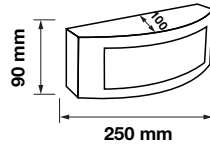

Wall Lamp

VT-7670

SKU: 7513

3800157617727

Voltage:	AC:220-240V,50Hz
Max.Watts:	14W
IP Rating:	IP44
Holder:	E27
Color of Fixture:	Stainless Steel
Body Type:	Stainless Steel+PC
Size:	250x90x100mm
Box Qty:	12 Pcs