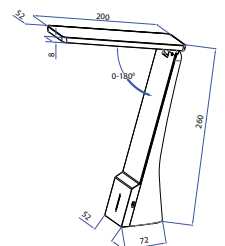

Table Lamps-Black

4w VT-1014-B

SKU: 8500 - 3 IN 1 3800157617215

Voltage/Frequency: DC:5V,1A

Luminous Flux: 120lm

CRI: >80

PF: >0.45

Rechargeable

Beam Angle: 120°

Color: Black

Body Type: ABS+PC+Aluminium

Dimension: 200x50x263mm

Box Qty: 25 Pcs