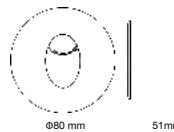

Sensor Compatible: **Yes**

Voltage/Frequency: **AC:100-240V,50/60Hz**

Luminous Flux: **120lm**

LED Type: **COB**

CRI: **>80**

PF: **>0.5**

Beam Angle: **15°**

Body Type: **Aluminium**

Color of Fixture: **White**

Shape: **Round**

Dimension: **Ø80x51mm**

Cutting Size: **Ø62mm**

Box Qty: **100 Pcs**