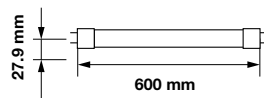

LED TUBES

G13-T8 -Nano Plastic Tube

This modern range of high-lumen LED tubes with Samsung LED chip are the perfect retrofit for fluorescent fixtures. Complete with a series of pop kits (batten fittings inclusive of tubes), these sets of tubes are available in standard lengths for general purpose lighting in residences, commercial establishments, supermarkets, and offices.

- SMD LED Type
- 30,000 hrs Lifespan
- 160° Beam Angle
- 15000 On/Off
- AC:220-240V,50Hz
- >80 CRI
- >0.5 PF
- Nano Plastic Body
- <0.5 s Instant Start

5 YEAR WARRANTY*

MODEL	WATTS	EQ.WATTS	LUMENS	WEIGHT-KG	BOX QTY.
VT-062	10w	18w	1100	0.1264	25 pcs

- SKU: 798 | 3000K WARM WHITE
- SKU: 686 | 4000K DAY WHITE
- SKU: 687 | 6400K WHITE

MODEL	WATTS	EQ.WATTS	LUMENS	WEIGHT-KG	BOX QTY.
VT-122	18w	45w	2250	0.1904	25 pcs

- SKU: 688 | 3000K WARM WHITE
- SKU: 672 | 4000K DAY WHITE
- SKU: 673 | 6400K WHITE

MODEL	WATTS	EQ.WATTS	LUMENS	WEIGHT-KG	BOX QTY.
VT-152	22w	75w	3000	0.2572	25 pcs

- SKU: 799 | 3000K WARM WHITE
- SKU: 674 | 4000K DAY WHITE
- SKU: 675 | 6400K WHITE