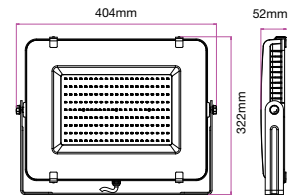

VT-150-G

- SKU: 481 | 3000K WARM WHITE
- SKU: 482 | 4000K DAY WHITE
- SKU: 483 | 6400K WHITE

WATTS	LUMENS	BOX QTY.
150w	12000	2 pcs