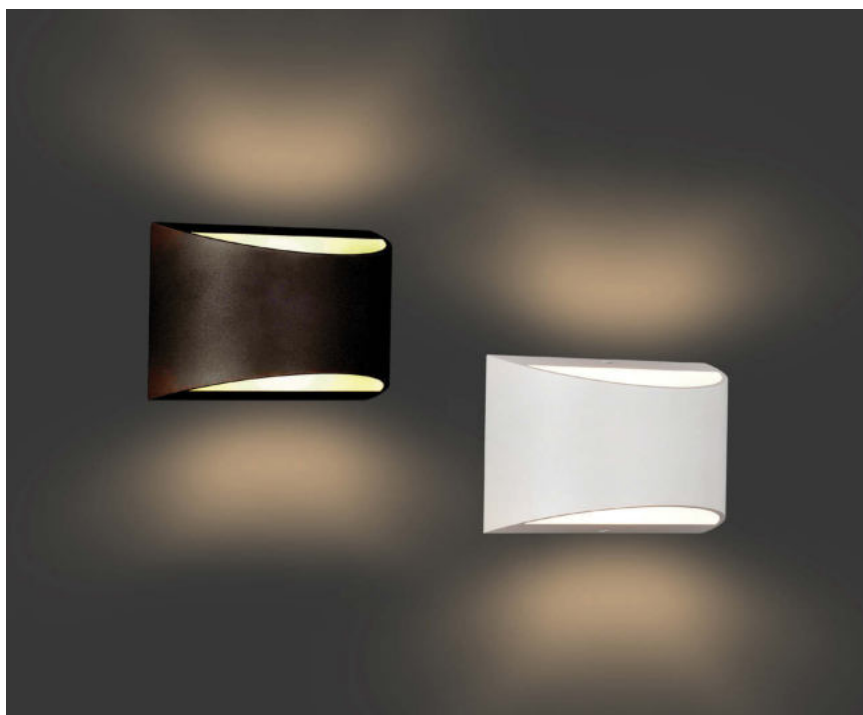

NEW

Black

SKU: 8684 - 4000K Day White 3800157654890

White

SKU: 8683 - 4000K Day White 3800157654883

Up-Down Lights

10W VT-815-B

Sensor Compatible:	Yes
Voltage/Frequency:	AC:220-240V,50Hz
Luminous Flux:	800lm
IP Rating:	IP54
CRI:	>80

PF:	>0.45
Beam Angle:	120°
Body Type:	Aluminum
Dimension:	200x130x100mm
Box Qty:	20 Pcs