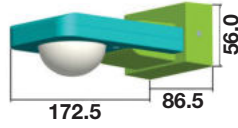

**Infrared Sensor
VT-8083-W**

SKU:	15001	3800157641258
Sensor Type:	Infrared	
Colour:	White	
Detection Range:	360°	
Voltage:	AC:220-240V,50/60Hz	
Detection Distance:	Max.20m(<24°C)	
Rated Load:	1000w(LED)	
Ambient Light:	<3-2000LUX (adjustable)	
Body Type:	PC	
IP Rating:	IP65	
Dimension:	86.5x172.5x56mm	
Time Delay:	Min.10sec±3sec, Max. 30min±2min	
Box Qty:	50 Pcs