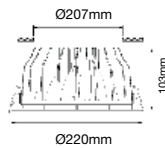

Sensor Compatible:	Yes
Voltage/Frequency:	AC:200-240V, 50/60Hz
Luminous Flux:	3600lm
LED Type:	COB
CRI:	>80
PF:	>0.9

Beam Angle:	120°
Body Type:	PKW
Color of Fixture:	White
Shape:	Round
Dimension:	Ø220x103mm
Cutting Size:	Ø207mm
Box Qty:	12 Pcs

Reflector Series - High Lumen

40w VT-26451

SKU: 1453 - 3000K Warm White 3800157635561
SKU: 1279 - 4000K Day White 3800157612012
SKU: 1280 - 6400K White 3800157612029