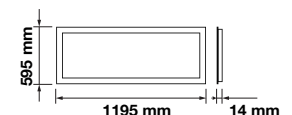

LED BIG PANELS

Rectangle Panels-120x60

- SMD LED Type
- 20,000 hrs Lifespan
- 120° Beam Angle
- AC:220-240V,50Hz
- CRI: >80
- Aluminum+ PMMA+PP
- Flicker Free

SKU: 748 | 4000K DAY WHITE
SKU: 749 | 6400K WHITE

MODEL	WATTS	LUMENS	BOX QTY.
VT-646	45w	5400	2 pcs