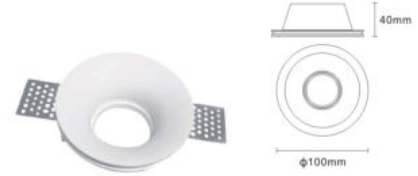

Fitting-Round-GU10

Model No	VT-859RD
SKU:	3697
Base:	GU10
Material:	Gypsum
Shape:	Round
Color of Fixture:	White
Dimension:	ø100x40mm
Cutting Size:	ø103
EAN:	3800157633567
Box Qty:	40 Pcs