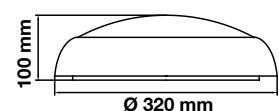

MODEL	WATTS	LUMENS	BOX QTY.
VT-19	17w	1400	10 pcs

SKU: 812 | 4000K DAY WHITE