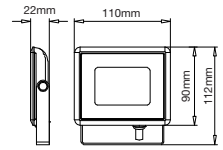

**IP65
RATING**

E Series-White Body

20W VT-4021W

SKU: 5949 - 3000K Warm White 3800157625425
SKU: 5950 - 4000K Day White 3800157625432
SKU: 5951 - 6500K White 3800157625449

Sensor Compatible:	Yes
Voltage/Frequency:	AC:220-240V,50/60Hz
Luminous Flux:	1700lm
Color of Fixture:	White
CRI:	>70
PF:	>0.9
IP Rating:	IP65
Beam Angle:	110°
Body Type:	Aluminium
Dimension:	150x143x26mm
Box Qty:	20 Pcs