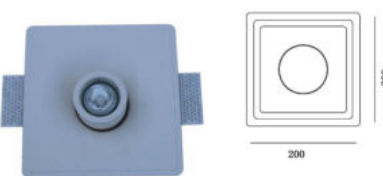

Fitting-Ceiling Metal-1XGU10

Model No	VT-863
SKU:	3144
Base:	GU10
Material:	Gypsum with metal
Shape:	Square
Color of Fixture:	White
Dimension:	200x200mm
Cutting Size:	206x206mm
EAN:	3800157634557
Box Qty:	12 pcs