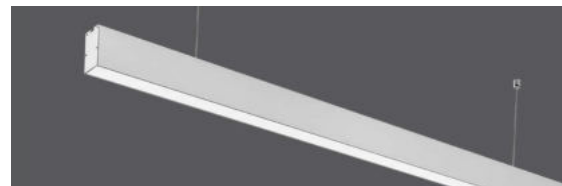

Linear Hanging Lights (Non-Dimmable)

Continuous suspended downward lighting with a narrow 35mm body for a leaner scope; competitively priced for professional task lighting in commercial areas; available in Black, Silver, & White