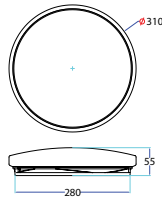

Sensor Compatible: **Yes**
Voltage/Frequency: **AC:175-265V,50/60Hz**
Luminous Flux: **1080lm**
IP Rating: **IP20**
CRI: **>80**
PF: **>0.5**

Beam Angle: **120°**
Color of Fixture: **White**
Body Type: **Plastic**
Shape: **Round**
Dimension: **Ø310x55mm**
Box Qty: **5 Pcs**

Smart Domelight-CCT Changeable by Switch

24w VT-8424-M

SKU: 7607 - 3IN1 3800157652223