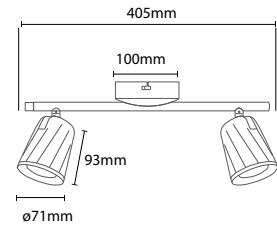

Double Head

12w VT-812-W

SKU: 8254 - 3000K Warm White
SKU: 8256 - 4000K Day White

3800157627047
3800157627061

Sensor Compatible:	Yes
Voltage/Frequency:	AC:220-240V,50/60Hz
Luminous Flux:	960lm
IP Rating:	IP20
CRI:	>80

PF:	>0.5
Beam Angle:	100°
Body Type:	Plastic+Metal
Dimension:	405x100x93mm
Box Qty:	12 Pcs

Double Head

12w VT-812-B

SKU: 8255 - 3000K Warm White
SKU: 8257 - 4000K Day White

3800157627054
3800157627078

Sensor Compatible:	Yes
Voltage/Frequency:	AC:220-240V,50/60Hz
Luminous Flux:	960lm
IP Rating:	IP20
CRI:	>80

PF:	>0.5
Beam Angle:	100°
Body Type:	Plastic+Metal
Dimension:	405x100x93mm
Box Qty:	12 Pcs

Tripple Head

18w VT-818-W

SKU: 8258 - 3000K Warm White
SKU: 8260 - 4000K Day White

3800157627085
3800157627108

Sensor Compatible:	Yes
Voltage/Frequency:	AC:220-240V,50/60Hz
Luminous Flux:	1440lm
IP Rating:	IP20
CRI:	>80

PF:	>0.5
Beam Angle:	100°
Body Type:	Plastic+Metal
Dimension:	605x100x93mm
Box Qty:	12 Pcs

Tripple Head

18w VT-818-B

SKU: 8259 - 3000K Warm White
SKU: 8261 - 4000K Day White

3800157627092
3800157627115

Sensor Compatible:	Yes
Voltage/Frequency:	AC:220-240V,50/60Hz
Luminous Flux:	1440lm
IP Rating:	IP20
CRI:	>80

PF:	>0.5
Beam Angle:	100°
Body Type:	Plastic+Metal
Dimension:	605x100x93mm
Box Qty:	12 Pcs