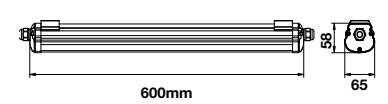

Voltage/Frequency: AC:200-240V,50/60Hz
Luminous Flux: 1440lm
LED Type: SMD
CRI: >70

PF: >0.5
Beam Angle: 120°
Body Type: PC
On/Off: >10,000

Life span: 20,000 Hours
Gross weight: 0.60 kg
Dimension: 600x65x58mm
Box Qty: 12 Pcs