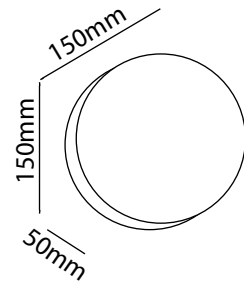

White

SKU: 8213 - 3000K Warm White 3800157623308
SKU: 8214 - 4000K Day White 3800157623315

Black

SKU: 8215 - 3000K Warm White 3800157623322
SKU: 8216 - 4000K Day White 3800157623339

Round-IP65
4W VT-706

Sensor Compatible:	Yes
Voltage/Frequency:	AC:220-240V,50/60Hz
Luminous Flux:	440lm
IP Rating:	IP65
CRI:	>80

PF:	>0.5
Beam Angle:	4*60°
Body Type:	Aluminium+Acrylic
Dimension:	150x50mm
Box Qty:	20 Pcs

White

SKU: 8551 - 3000K Warm White 3800157640459
SKU: 8552 - 4000K Day White 3800157640466

Black

SKU: 8553 - 3000K Warm White 3800157640473
SKU: 8554 - 4000K Day White 3800157640480

Round-IP65
4W VT-834-W

Sensor Compatible:	Yes
Voltage/Frequency:	AC:220-240V,50/60Hz
Luminous Flux:	440lm
IP Rating:	IP65
CRI:	>80

PF:	>0.45
Beam Angle:	4*90°
Body Type:	Aluminum
Dimension:	Ø112mm
Box Qty:	20 Pcs