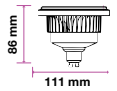

AR111-GU10
12W VT-1112D

SKU: 7234 - 3000K Warm White 3800157620055
SKU: 7235 - 4000K Day White 3800157620062
SKU: 7236 - 6400K White 3800157620079

EQ. Watts: **60w**
Voltage/Frequency: **AC:200-240V,50Hz**
Luminous Flux: **900lm**
LED Type: **COB**

CRI: **>80**
PF: **>0.9**
Base: **GU10**
Beam Angle: **40°**