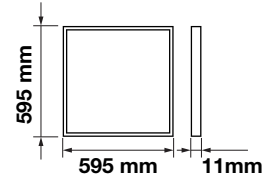

Emergency Pack:	NA
Voltage/Frequency:	AC:200-240V,50/60Hz
Luminous Flux:	4400lm
Beam Angle:	120°

LED Type:	SMD
CRI:	>80
PF:	>0.9
Shape:	Square

Body Type:	Aluminium+PMMA+PS
Dimension:	595x595x11mm
Box Qty:	6 Pcs