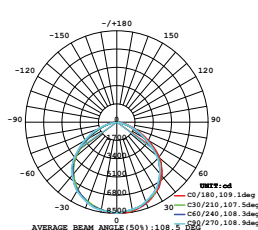

LUMINOUS INTENSITY DISTRIBUTION DIAGRAM