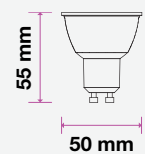

MODEL WATTS EQ.WATTS LUMENS BASE BOX QTY.
VT-291 **8w** **80w** **720** **GU10** **200 pcs**
SKU: 875 | 3000K WARM WHITE
SKU: 876 | 4000K DAY WHITE
SKU: 877 | 6400K WHITE