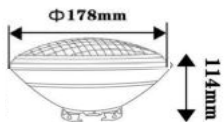

Commercial Type:	PAR56
Voltage/Frequency:	AC/DC:12V,50Hz
Luminous Flux:	800lm
Beam Angle:	120°
CRI:	>80
IP Rating:	IP68
Body Type:	Glass
Dimension:	178x114mm
Cutting Size:	NA
Box Qty:	12 Pcs