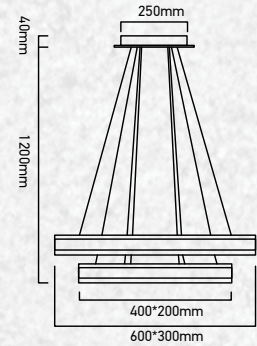

Unit GW : 4.7 Kg

Life Span: 25,000 Hours

Size : 600/400

Box Qty: 1Pcs

Coffee Chandelier-2 Step-Dimmable

115w VT-101-2-C

Built In LED

SKU: 3988 - 3000K Warm White