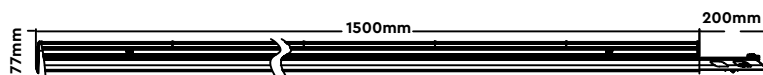

LINEAR FOLLOW TRUNKING
SKU: 1364 | 4000K DAY WHITE

LINEAR FOLLOW TRUNKING
SKU: 1365 | 4000K DAY WHITE