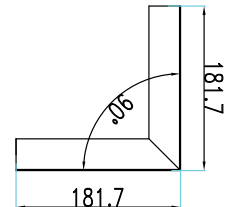

SILVER: SKU:390 | 4000K DAY WHITE
WHITE: SKU:389 | 4000K DAY WHITE

14W
VT-7-41-T