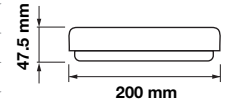

Sensor Compatible:	Yes
Voltage/Frequency:	AC:100-240V,50/60Hz
Luminous Flux:	1250lm
IP Rating:	IP44
CRI:	>80
PF:	>0.6

Beam Angle:	110°
Color of Fixture:	White
Body Type:	PC
Shape:	Square
Dimension:	200x200x47.5
Box Qty:	20 Pcs