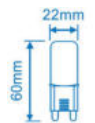

Capsules-G9

2.5W VT-1946

SKU: 4466 - 3000K Warm White 3800157609005
SKU: 4467 - 4000K Day White 3800157609012
SKU: 4468 - 6400K White 3800157609029

EQ. Watts:	25w
Voltage/Frequency:	AC:220-240V,50Hz
Luminous Flux:	200lm
LED Type:	SMD

CRI:	>80
PF:	>0.4
Base:	G9
Beam Angle:	300°

Body Type:	Plastic
Dimension:	16.5x46.5mm
Box Qty:	400 Pcs

Capsules-G9

3W VT-2103

SKU: 7477 - 4000K Day White 3800157640343

EQ. Watts:	30w
Voltage/Frequency:	AC:220-240V, 50/60Hz
Luminous Flux:	330lm
LED Type:	COB

CRI:	>80
PF:	>0.7
Base:	G9
Beam Angle:	300°

Body Type:	Glass
Dimension:	14.5x61mm
Box Qty:	450 Pcs

Capsules-G9-6Pc Pack

3W VT-2243

SKU: 2745 - 3000K Warm White 3800157645416
SKU: 2746 - 4000K Day White 3800157645423
SKU: 2747 - 6400K White 3800157645430

EQ. Watts:	25w
Voltage/Frequency:	AC:220-240V,50Hz
Luminous Flux:	300lm
LED Type:	SMD

CRI:	>80
PF:	>0.5
Base:	G9
Beam Angle:	300°

Body Type:	Plastic
Dimension:	17x49mm
Box Qty:	300 Pcs

Capsules-G9

4W VT-2254

SKU: 2742 - 3000K Warm White 3800157645324
SKU: 2744 - 6400K White 3800157645348

EQ. Watts:	35w
Voltage/Frequency:	AC:230V
Luminous Flux:	410lm
LED Type:	COB

CRI:	>80
PF:	>0.7
Base:	G9
Beam Angle:	300°

Body Type:	Glass
Dimension:	16x58mm
Box Qty:	400 Pcs

Capsules-G9

5W VT-2175D

SKU: 7431 - 6400K White 3800157637060

EQ. Watts:	50w
Voltage/Frequency:	AC:200-240V,50/60Hz
Luminous Flux:	500lm
LED Type:	SMD

CRI:	>80
PF:	>0.4
Base:	G9
Beam Angle:	300°

Body Type:	Ceramic
Dimension:	22x60mm
Box Qty:	600 Pcs

DIMMABLE