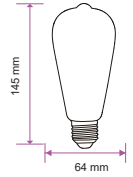

EQ. Watts:	NA
Voltage/Frequency:	AC:220-240V,50Hz
Luminous Flux:	25lm
Commercial Type:	ST64

LED Type:	COB
CRI:	>80
PF:	>0.45
Base:	E27

Beam Angle:	300°
Body Type:	Glass
Dimension:	Ø64x135mm
Box Qty:	100 Pcs