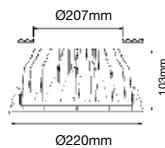

Sensor Compatible:	Yes
Voltage/Frequency:	AC:100-270V,50/60Hz
Luminous Flux:	4800lm
LED Type:	COB
CRI:	>80
PF:	>0.9

Beam Angle:	120°
Body Type:	PKW
Color of Fixture:	PKW
Shape:	Round
Dimension:	Ø220x103mm
Cutting Size:	Ø207mm
Box Qty:	12 Pcs

Reflector Series

10w VT-2610

SKU: 1100 - 6000K White 3800230622372