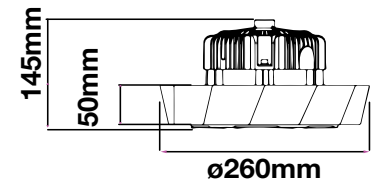

COVER OPTIONS