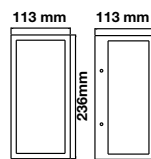

Wall Lamp
VT-837-B

SKU: 8517 3800157637435

Voltage:	AC:220-240V, 50Hz
Max.Watts:	60W
IP Rating:	IP44
Holder:	E27
Color of Fixture:	Matt Black
Body Type:	Aluminium+Clear Glass
Size:	113x236x113mm
Box Qty:	10 Pcs