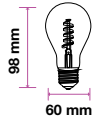

Amber Cover -Filament-A60-E27

4W VT-1954

SKU: 4498 - 2200K Warm White 3800157609739

EQ. Watts:	35w
Voltage/Frequency:	AC:220-240V,50Hz
Luminous Flux:	350lm
Commercial Type:	A60

LED Type:	Filament
CRI:	>80
PF:	>0.4
Base:	E27

Beam Angle:	300°
Body Type:	Glass
Dimension:	60x107mm
Box Qty:	50 Pcs