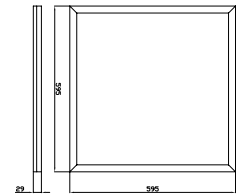

Emergency Pack:	NA
Voltage/Frequency:	AC:200-240V,50/60Hz
Luminous Flux:	3200lm
Beam Angle:	120°

LED Type:	SMD
CRI:	>80
PF:	>0.9
Shape:	Square

Body Type:	FE+PP
Dimension:	595x595x29mm
Box Qty:	4 Pcs