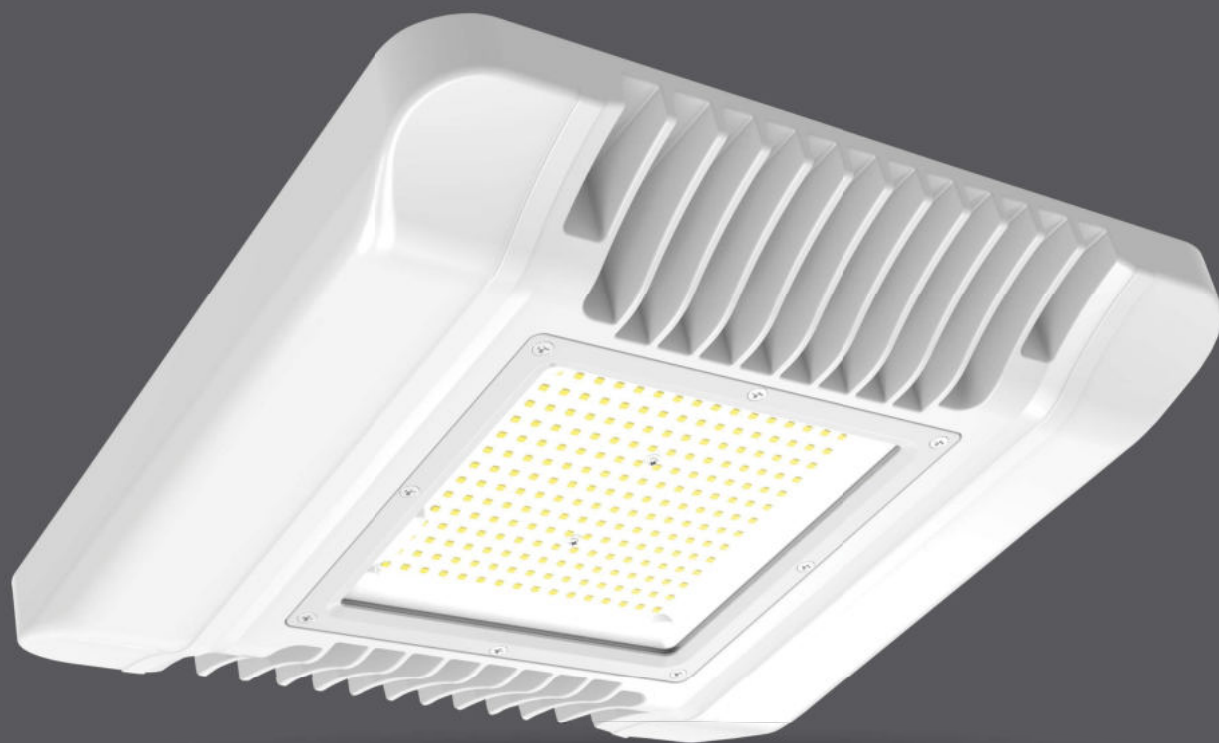

## LED CANOPY LIGHTING

A specialized addition to V-TAC's current roster of innovative LED lighting solutions, the LED canopy light with Samsung LED is precisely designed for petrol stations. It has a slim design that is suitable for recessed or surface-mounted installation. This canopy is aluminum-made, having a tough exterior made to withstand extreme temperature or UV conditions.