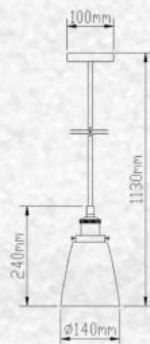

Amber Glass-Metal Series

Model:	VT-7140-A
SKU:	3736
EAN:	3800157611091
Size:	140x240x1130mm
Box Qty:	12Pcs
Material:	Glass+Metal