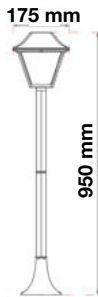

Pole Lamp

VT-845

SKU: 8687

3800157654920

Voltage:	AC:220-240V,50Hz
Max.Watts:	60W
IP Rating:	IP44
Holder:	E27
Color of Fixture:	Black
Body Type:	Aluminium+Glass
Size:	175x950mm
Box Qty:	10 Pcs