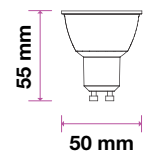

MODEL WATTS EQ.WATTS LUMENS BASE BOX QTY.
VT-227 **6.5w** **60w** **480** **GU10** **200 pcs**
SKU: 189 | 3000K WARM WHITE
SKU: 190 | 4000K DAY WHITE
SKU: 191 | 6400K WHITE