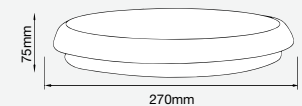

Slim Domelight with Sensor

- AC:220-240V,50/60Hz
- 110° Beam Angle
- SMD LED chip type
- Body Material - PC
- 30,000 Life Hours
- CRI >80
- IP Rating IP54
- Microwave Sensor
- 3-6m detection distance
- 10mx6m detection range
- 360°Ceiling/120°Wall Mounted
- Detection Motion Speed - 0.5-3m/s
- Hold Time - 30s, 40s, 50s customized
- Daylight sensor -Day, 2lux, 10lux, 50lux optional
- Dimmable - Yes, 0, 10%,20% optional
- Manual Override by dial switch
- Stand by period - 0s, 10s, 10m optional

5 YEAR WARRANTY*

Microwave Sensor

MODEL	WATTS	LUMENS	BOX QTY.	SKU: 937 | 3000K WARM WHITE SKU: 821 | 4000K DAY WHITE SKU: 938 | 6400K DAY WHITE
VT-12SS	12w	1440	10 pcs