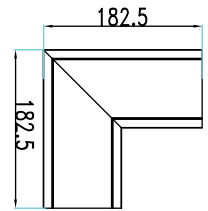

: SKU:395 | 4000K DAY WHITE

10W
VT-7-42-LN