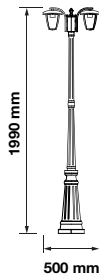

Stand Lamp

VT-739

SKU: 7062

3800157612654

Voltage:	AC:220-240V,50Hz
Max.Watts:	60Wx2
IP Rating:	IP44
Holder:	E27
Color of Fixture:	Black
Body Type:	Aluminium+Glass
Size:	500x1990mm
Box Qty:	1 Pcs