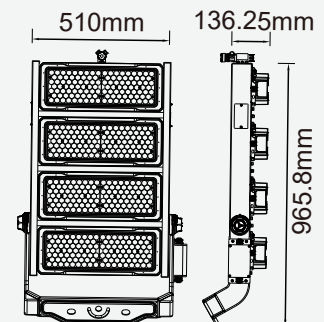

VT-1002D

SKU: 499 | 4000K DAY WHITE