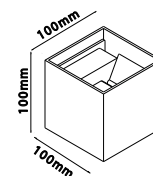

Grey

SKU: 8531 - 3000K Warm White 3800157638654
SKU: 8532 - 4000K Day White 3800157638661