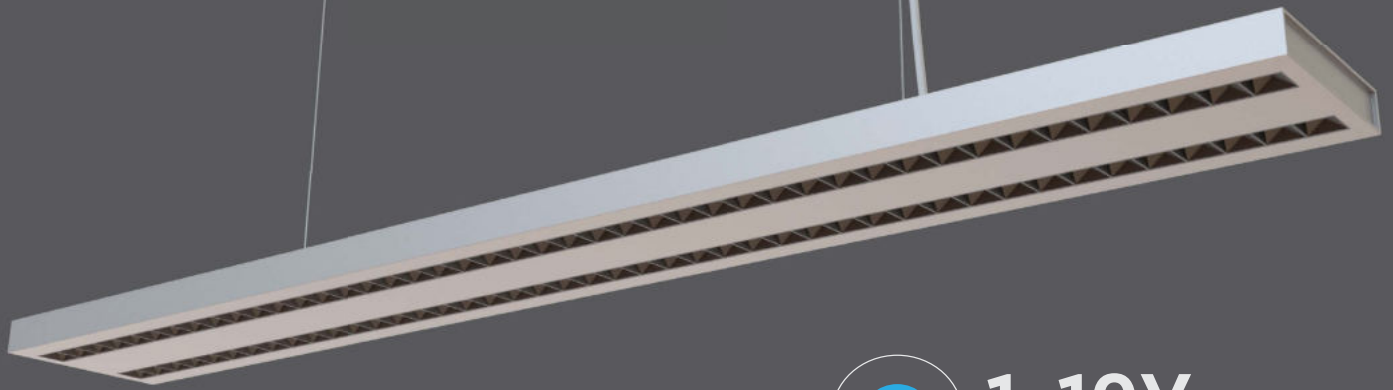

1-10V
DIMMABLE