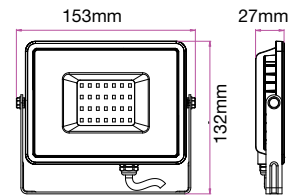

VT-20-1-B

SKU: 20012 | 4000K DAY WHITE
SKU: 948 | 6400K WHITE

WATTS	LUMENS	BOX QTY.
20w	1600	20 pcs