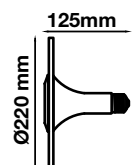

MODEL	WATTS	EQ.WATTS	LUMENS	BASE	BOX QTY.
VT-2318	18w	90w	1200	E27	18 pcs

- SKU: 2784 | 3000K WARM WHITE
- SKU: 2785 | 4000K DAY WHITE
- SKU: 2786 | 6400K WHITE