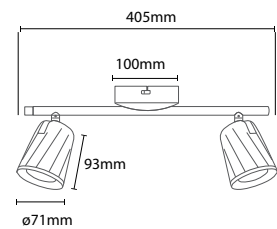

Double Head

12w VT-812-W

SKU: 8254 - 3000K Warm White
SKU: 8256 - 4000K Day White

3800157627047
3800157627061

Sensor Compatible:	Yes
Voltage/Frequency:	AC:220-240V,50/60Hz
Luminous Flux:	960lm
IP Rating:	IP20
CRI:	>80

PF:	>0.5
Beam Angle:	100°
Body Type:	Plastic+Metal
Dimension:	405x100x93mm
Box Qty:	12 Pcs