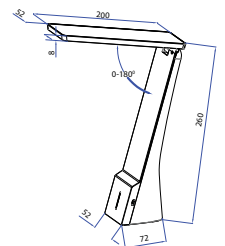

Beam Angle: 120°

Color: White+Gold

Body Type: ABS+PC+Aluminium

Dimension: 200x50x263mm

Box Qty: 25 Pcs