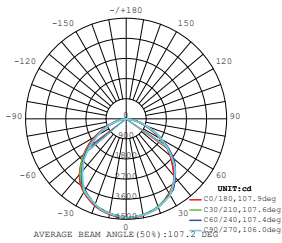

LUMINOUS INTENSITY DISTRIBUTION DIAGRAM