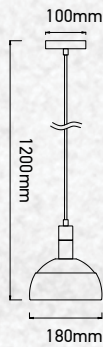

E14 HOLDER

Pendant-Aluminium Shade-Grey

Model:	VT-7100-G
SKU:	3922
EAN:	3800157626170
Size:	180x100x1200mm
Box Qty:	12Pcs
Material:	Plastic+Aluminium

E14 HOLDER