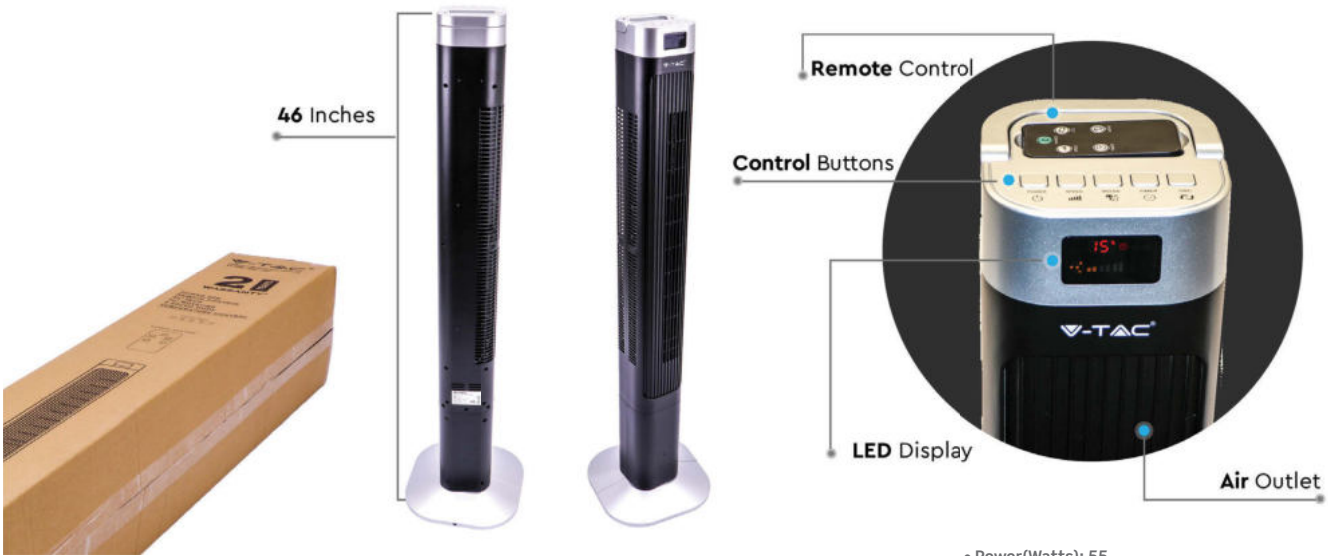

Tower Fan

VT-5546

SKU: 7901 EAN: 3800157644716

3 Wind Mode
Normal | Natural | Sleep

3 Fan Speed
Low | Medium | High

- Power(Watts): 55
- Voltage/Freq: AC:220-240V,50Hz
- Size(inches): 46
- Material: ABS
- Unit Color: Black Finish
- Speed: 3(Low-Med-High)
- Wind Mode: 3 (Normal-Natural-Sleep)
- Timer: 1-15hrs(Max)
- Power Cord Length: 1.75m
- Plug Type: EU
- IP Rating: IP20
- Box Qty: 1pc