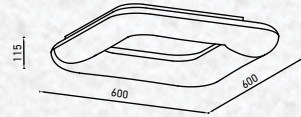

Designer Series Surface-Color Changing

42W VT-7610

SKU: 3972 -3IN1

3800157636667

Voltage/Frequency: AC:220-240V,50Hz

Luminous Flux: 3400lm

LED Type: SMD

CRI: >80

PF: >0.9

Beam Angle: 120°

No. of LED: 384 pcs

Material : PC

Unit GW : 6.55 kgs

Life Span: 30,000 Hours

Size : 600x600x115mm

Box Qty: 1Pcs

Designer Series Surface-Color Changing

80W VT-7753

SKU: 3973 -3IN1

3800157636674

Voltage/Frequency: AC:220-240V,50Hz

Luminous Flux: 6600lm

LED Type: SMD

CRI: >80

PF: >0.9

Beam Angle: 120°

No. of LED: 768 pcs

Material : PC

Unit GW : 10.50 kgs

Life Span: 30,000 Hours

Size : 750x750x125mm

Box Qty: 1Pcs