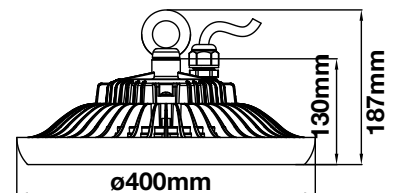

MODEL	WATTS	LUMENS	BEAM ANGLE	BOX QTY.
VT-9-114	100W	12000	120°	1 pcs

SKU: 20063 | 4000K DAY WHITE
SKU:20064 | 5000K WHITE

MODEL	WATTS	LUMENS	BEAM ANGLE	BOX QTY.
VT-9-151	150w	18000	120°	2 pcs

SKU: 558 | 4000K DAY WHITE
SKU: 559 | 6400K WHITE

MODEL	WATTS	LUMENS	BEAM ANGLE	BOX QTY.
VT-9-151N	150W	21000	120°	1 pcs

SKU: 55811 | 4000K DAY WHITE
SKU: 55911 | 6400K WHITE

MODEL	WATTS	LUMENS	BEAM ANGLE	BOX QTY.
VT-9-200	200w	24000	120°	1 pcs

SKU: 580 | 4000K DAY WHITE
SKU: 581 | 6400K WHITE