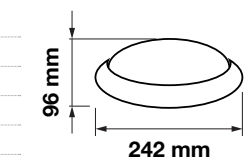

|                   |                        |
|-------------------|------------------------|
| Beam Angle:       | 120°                   |
| Color of Fixture: | White                  |
| Body Type:        | Plastic CLAD Aluminium |
| Shape:            | Oval                   |
| Dimension:        | 242x165x96mm           |
| Box Qty:          | 10 Pcs                 |