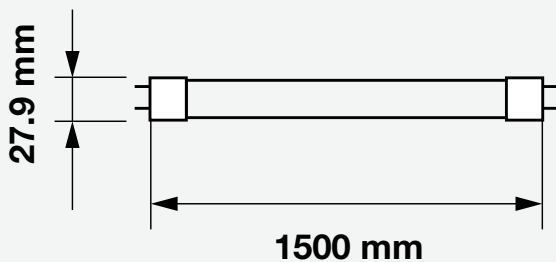

MODEL	WATTS	LUMENS	WEIGHT-KG	BOX QTY.
VT-1615	15w	2400lm	0.261	25 pcs

SKU: 6481 | 4000K DAY WHITE
SKU: 6482 | 6400K WHITE