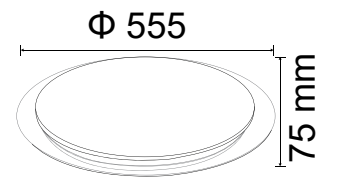

Body Type: **Plastic+Metal**

Shape: **Round**

Dimension: **465x75mm**

Box Qty: **10 Pcs**

**DIMMABLE**  
with remote

**CCT CHANGING**  
With Remote Control

Domelight-Remote Control-CCT Changeable

**60W VT-8555**