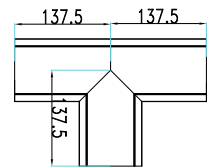

: SKU:398 | 4000K DAY WHITE

16W
VT-7-42-X