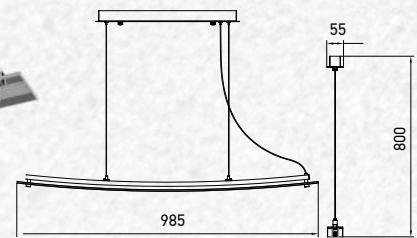

Designer Bend Glass-Surface Lamp

18w VT-7019 **Built In LED**

SKU: 3897 - 4000K Day white 3800157621151

Voltage/Frequency:	AC:220-240V,50Hz
Luminous Flux:	1350lm
LED Type:	SMD
CRI:	>80
PF:	>0.8
Beam Angle:	120°

No. of LED:	90 pcs
Material :	Stainless Steel+Metal+Glass
Unit GW :	1.50 Kg
Life Span:	20,000 Hours
Size :	985x55x65mm
Box Qty:	6Pcs