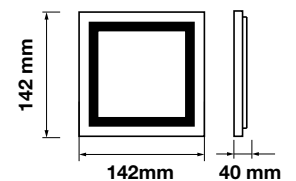

Body Type:	Aluminium
Dimension:	142x142x40mm
Box Qty:	20 Pcs