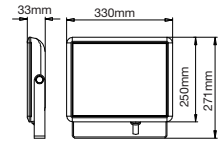

E Series-Black Body 100W VT-40101B

SKU: 5964 - 3000K Warm White 3800157625579
SKU: 5965 - 4000K Day White 3800157625586
SKU: 5966 - 6500K White 3800157625593

Sensor Compatible:	Yes
Voltage/Frequency:	AC:220-240V,50Hz
Luminous Flux:	8500lm
Color of Fixture:	Black
CRI:	>70
PF:	>0.9
IP Rating:	IP65
Beam Angle:	110°
Body Type:	Aluminium
Dimension:	330x271x33mm
Box Qty:	5 Pcs

Solar-Floodlight VT-777-5 5W

SKU: 8547 - 4000K Day White 3800157639194