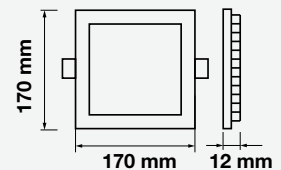

Cutting Size: 160x160mm

SKU: 715 | 3000K WARM WHITE
SKU: 716 | 4000K DAY WHITE
SKU: 717 | 6400K WHITE

MODEL	WATTS	LUMENS	BOX QTY.
VT-618SQ	18w	1500	20 pcs