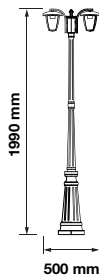

Stand Lamp

VT-737

SKU: 7060

3800157612630

Voltage:	AC:220-240V,50Hz
Max.Watts:	60W
IP Rating:	IP44
Holder:	E27
Color of Fixture:	Black
Body Type:	Aluminium+Glass
Size:	345x1365mm
Box Qty:	1 Pcs

Stand Lamp

VT-738

SKU: 7061

3800157612647

Voltage:	AC:220-240V,50Hz
Max.Watts:	60Wx2
IP Rating:	IP44
Holder:	E27
Color of Fixture:	Black
Body Type:	Aluminium+Glass
Size:	480x1410mm
Box Qty:	1 Pcs

Stand Lamp

VT-739

SKU: 7062

3800157612654

Voltage:	AC:220-240V,50Hz
Max.Watts:	60Wx2
IP Rating:	IP44
Holder:	E27
Color of Fixture:	Black
Body Type:	Aluminium+Glass
Size:	500x1990mm
Box Qty:	1 Pcs

Stand Lamp

VT-740

SKU: 7063

3800157612661

Voltage:	AC:220-240V,50Hz
Max.Watts:	60Wx3
IP Rating:	IP44
Holder:	E27
Color of Fixture:	Black
Body Type:	Aluminium+Glass
Size:	500x1990mm
Box Qty:	1 Pcs