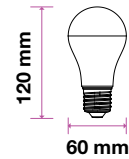

Beam Angle:	200°
Body Type:	Thermoplastic
Dimension:	60x120mm
Box Qty:	100 Pcs