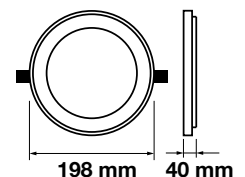

Emergency Pack: Available
Voltage/Frequency: AC:100-240V,50/60Hz
Luminous Flux: 1260lm
Beam Angle: 120°

LED Type: SMD
CRI: >80
PF: >0.9
Shape: Round

Body Type: Aluminium+Glass
Dimension: Ø198x40mm
Box Qty: 20 Pcs