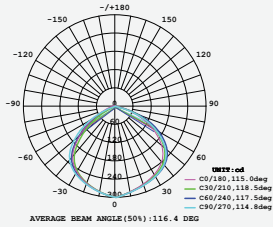

LUMINOUS INTENSITY DISTRIBUTION DIAGRAM