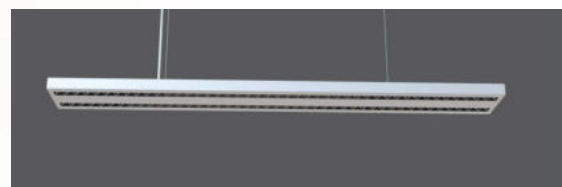

Up & Down Linear Hanging Lights

Continuous suspended upward & downward lighting with a broad 160mm width for a wider scope; modern tech reflectors to distribute just the right amount of light; available in Silver & White