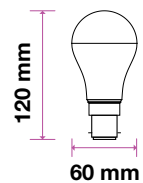

MODEL	WATTS	EQ.WATTS	LUMENS	BASE	SHAPE	BOX QTY.
VT-231	11w	75w	1055	B22	A60	96 pcs

SKU: 102 | 3000K WARM WHITE

SKU: 853 | 6400K WHITE

ALSO AVAILABLE