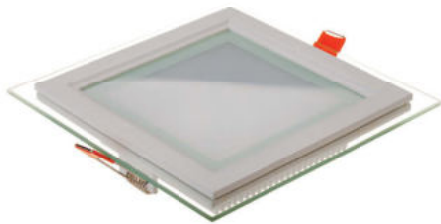

Glass Panel-Square

18W VT-1881G SQ

SKU: 4746 - 3000K Warm White 3800230622952
SKU: 6280 - 4000K Day White 3800157615785
SKU: 4745 - 6400K White 3800230622945

Cutting Size:
145x145mm