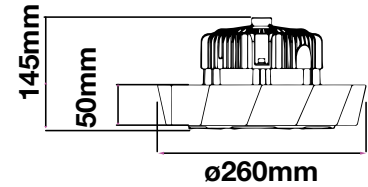

DALI
Dimming

MODEL	WATTS	LUMENS	BEAM ANGLE	BOX QTY.
VT-9-100	100w	12000	90°	4 pcs

SKU: 564 | 4000K DAY WHITE
SKU: 565 | 6400K WHITE