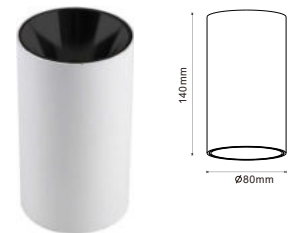

Fitting Round-GU10

Model No	VT-882-RB
SKU:	8589
Base:	GU10
Material:	Aluminium + PC
Shape:	Round
Color of Fixture:	White frame + Black reflector
Dimension:	ø80x140mm
Cutting Size:	NA
EAN:	3800157651943
Box Qty:	50 Pcs