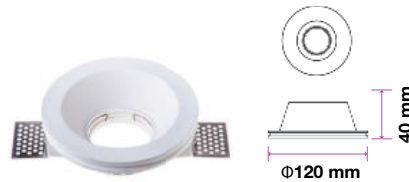

Fitting-Round-GU10

Model No	VT-776RD
SKU:	3640
Base:	GU10
Material:	Gypsum
Shape:	Round
Color of Fixture:	White
Dimension:	Ø120x40mm
Cutting Size:	Ø123mm
EAN:	3800157616348
Box Qty:	24 Pcs