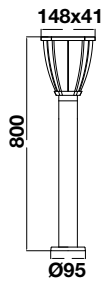

Pole Lamp

VT-839

SKU: 8629

3800157652513

Voltage:	AC:220-240V,50Hz
Max.Watts:	40w
IP Rating:	IP44
Holder:	E27
Color of Fixture:	Dark Grey
Body Type:	Stainless Steel+PC
Size:	Ø148X800mm
Box Qty:	6 Pcs