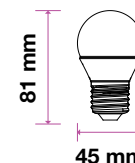

MODEL	WATTS	EQ.WATTS	LUMENS	BASE	SHAPE	BOX QTY.
VT-290	7w	45w	600	E27	G45	200 pcs
SKU: 866	| 3000K WARM WHITE					
SKU: 867	| 4000K DAY WHITE					
SKU: 868	| 6400K WHITE