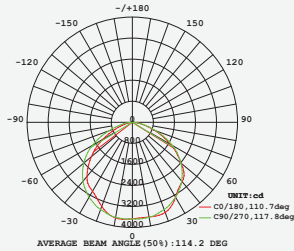

LUMINOUS INTENSITY DISTRIBUTION DIAGRAM