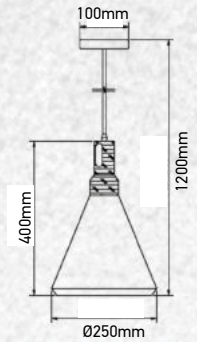

Wooden Top Iron-Black

Model:	VT-7525-B
SKU:	3762
EAN:	3800157611350
Size:	250x400x1200mm
Box Qty:	8Pcs
Material:	Iron+Wooden Top