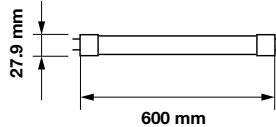

T8-Nano Plastic-60cm

10w VT-6072-NR

SKU: 6392 - 3000K Warm White 3800157625296
SKU: 6393 - 4000K Day White 3800157625302
SKU: 6394 - 6400K White 3800157625319

3 YEAR WARRANTY

Dummy Starter Included