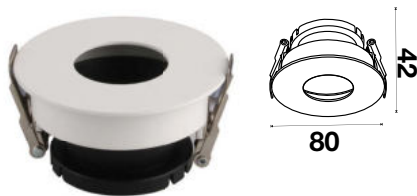

Fitting Round-GU10

Model No	VT-873-WB
SKU:	3157
Base:	GU10
Material:	Aluminium+PC
Shape:	Round
Color of Fixture:	White+Black
Dimension:	80x42mm
Cutting Size:	75mm
EAN:	3800157639002
Box Qty:	50 Pcs