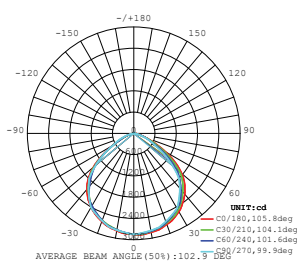

YELLOW BODY FLOODLIGHT

- AC:100-265V,50/60Hz
- 100° beam angle
- 30,000-hr lifespan
- CRI >80
- PF >0.9
- IP65 Rating
- Material: Diecast Aluminum
- On/Off cycle: >15000
- BS Plug with 1.5 Meter Wire Length

5 YEAR
WARRANTY*

LUMINOUS INTENSITY DISTRIBUTION DIAGRAM

NEW

VT-58

SKU:20121 | 6400K WHITE