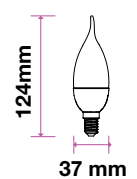

MODEL	WATTS	EQ.WATTS	LUMENS	BASE	SHAPE	BOX QTY.
VT-258	5.5w	40w	470	E14	Candle	200 pcs
SKU: 117 | 3000K WARM WHITE						
SKU: 118 | 4000K DAY WHITE						
SKU: 119 | 6400K WHITE