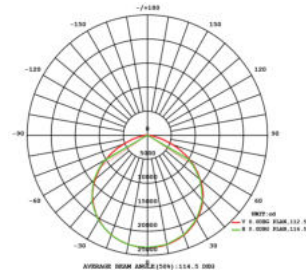

VT-501D

SKU: 493 | 5000K WHITE

WATTS	LUMENS	BEAM ANGLE	BOX QTY.
500w	67500	110°	1 pcs