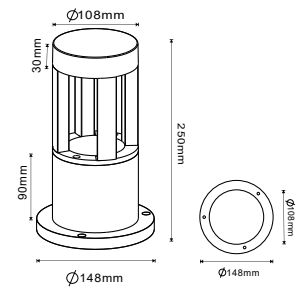

Grey

SKU: 8319 - 3000K Warm White 3800157632300
SKU: 8320 - 4000K Day White 3800157632317
SKU: 8321 - 6400K White 3800157632324