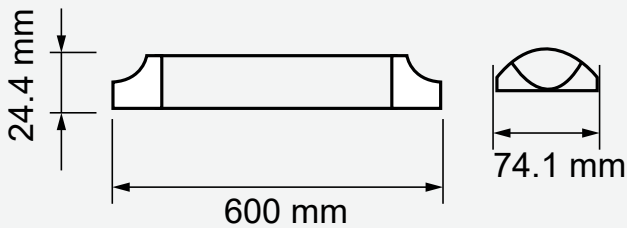

MODEL	WATTS	LUMENS	WEIGHT-KG	BOX QTY.
VT-8315	15w	2400lm	0.192	30 pcs

SKU: 6487 - 3000K WARM WHITE
SKU: 6488 - 4000K DAY WHITE
SKU: 6489 - 6400K WHITE

*Super***BRIGHT**
160
LUMENS/W

MODEL	WATTS	LUMENS	WEIGHT-KG	BOX QTY.
VT-8330	30w	4800lm	0.35	30 pcs

SKU: 6490 - 3000K WARM WHITE
SKU: 6491 - 4000K DAY WHITE
SKU: 6492 - 6400K WHITE