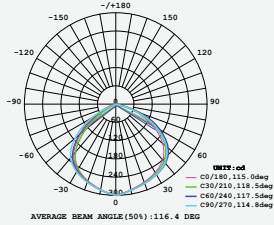

LUMINOUS INTENSITY DISTRIBUTION DIAGRAM