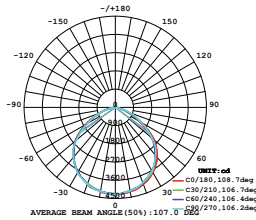

LUMINOUS INTENSITY DISTRIBUTION DIAGRAM