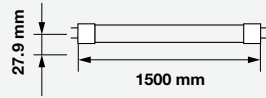

MODEL	WATTS	EQ.WATTS	LUMENS	WEIGHT-KG	BOX QTY.
VT-151	22w	58w	2000	0.2572	25 pcs

SKU: 656 | 3000K WARM WHITE
SKU: 657 | 4000K DAY WHITE
SKU: 658 | 6400K WHITE