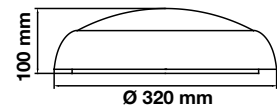

MODEL	WATTS	LUMENS	BOX QTY.
VT-16	15w	1400	10 pcs

SKU: 803 | 3000K WARM WHITE
SKU: 804 | 4000K DAY WHITE
SKU: 805 | 6400K WHITE