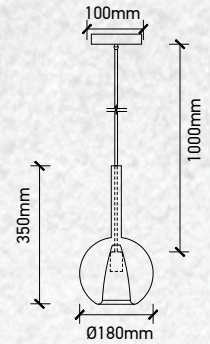

Model:	VT-7181-AW
SKU:	3878
EAN:	3800157620963
Size:	180x350x1000mm
Box Qty:	9Pcs
Material:	Glass+Metal

Double Glass-Gungrey-White