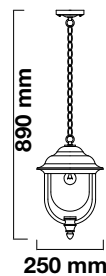

Ceiling Lamp

VT-850

SKU: 7529

3800157630054

Voltage:	AC:200-240V,50Hz
Max.Watts:	60W
IP Rating:	IP44
Holder:	E27
Color of Fixture:	Matt Black
Body Type:	Aluminium+PC
Size:	250x890mm
Box Qty:	8 Pcs