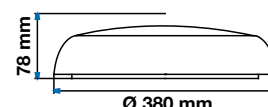

MODEL	WATTS	LUMENS	BOX QTY.	SKU: 20096 | 3IN1
VT-24SES	20w	1850	10 pcs	UNIT COLOR: WHITE