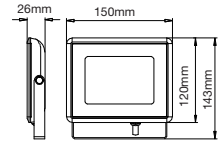

E Series-Black Body
20W VT-4021B

SKU: 5946 - 3000K Warm White 3800157625395
SKU: 5947 - 4000K Day White 3800157625401
SKU: 5948 - 6500K White 3800157625418

Sensor Compatible:	Yes
Voltage/Frequency:	AC:220-240V,50Hz
Luminous Flux:	1700lm
Color of Fixture:	Black
CRI:	>70
PF:	>0.9
IP Rating:	IP65
Beam Angle:	110°
Body Type:	Aluminium
Dimension:	150x143x26mm
Box Qty:	20 Pcs

IP65
RATING