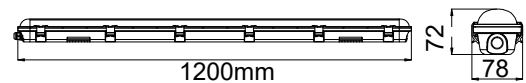

MODEL:	WATTS	LUMENS	WEIGHT-KG	BOX QTY.	SKU: 20203 | 4000K DAY WHITE SKU: 20202 | 6400K WHITE
VT-150048-M	48w	5760	1.475	12 pcs	

3 YEAR WARRANTY
5 FEET
IP65 RATING
120 Lumen/W