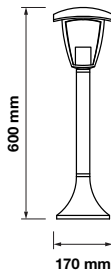

Stand Lamp

VT-736

SKU: 7059

3800157612623

Voltage:	AC:220-240V,50Hz
Max.Watts:	60W
IP Rating:	IP44
Holder:	E27
Color of Fixture:	Black
Body Type:	Aluminium+Glass
Size:	170x600mm
Box Qty:	10 Pcs