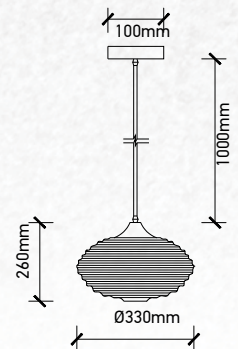

Diamond Cut Glass-Black

Model:	VT-7350-HB
SKU:	3880
EAN:	3800157620987
Size:	330x260x1000mm
Box Qty:	8Pcs
Material:	Glass+Metal