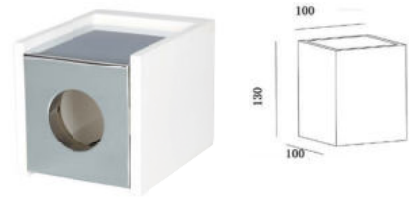

Fitting-Square Metal-1XGU10

Model No	VT-860-CH
SKU:	3116
Base:	GU10
Material:	Gypsum with metal
Shape:	Square
Color of Fixture:	White+Chrome
Dimension:	100x100x130mm
Cutting Size:	N/A
EAN:	3800157634410
Box Qty:	12pcs