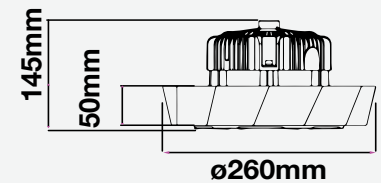

MODEL	WATTS	LUMENS	BEAM ANGLE	BOX QTY.
VT-9-105	100w	12000	90°	1 pcs

SKU: 583 | 4000K DAY WHITE
SKU: 584 | 6400K WHITE