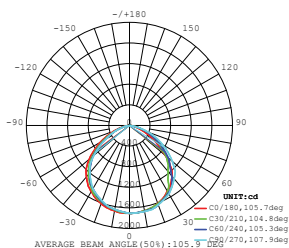

WATTS	LUMENS	BOX QTY.
50w	4000	8 pcs

LUMINOUS INTENSITY DISTRIBUTION DIAGRAM

VT-51-BS

SKU: 20065 | 6400K WHITE

BS PLUG