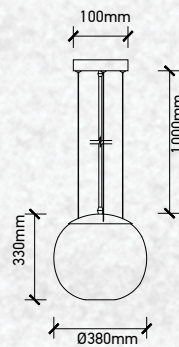

Designer Glass-Gun Grey

Model:	VT-7380
SKU:	3888
EAN:	3800157621069
Size:	Ø380x330x1000mm
Box Qty:	4Pcs
Material:	Glass