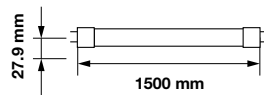

MODEL	WATTS	EQ.WATTS	LUMENS	WEIGHT-KG	BOX QTY.
VT-152	22w	75w	3000	0.2572	25 pcs

- SKU: 799 | 3000K WARM WHITE
- SKU: 674 | 4000K DAY WHITE
- SKU: 675 | 6400K WHITE