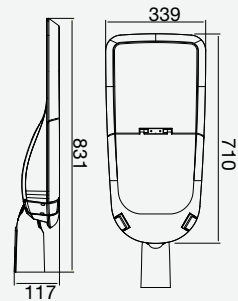

VT-160ST

SKU: 543 | 4000K DAY WHITE

WATTS	LUMENS	BOX QTY.
160w	20800	1 pcs

130
Lumen/W