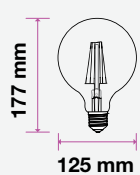

MODEL	WATTS	EQ.WATTS	LUMENS	BASE	SHAPE	BOX QTY.
VT-287	6w	60w	806	E27	G125	20 pcs

SKU: 292 | 2700K WARM WHITE