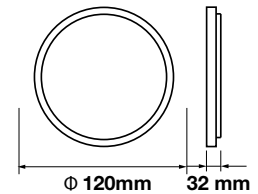

LED MINI PANELS

Round Adjustable Panel

V-TAC's new innovative adjustable mini panels are equipped with adjustable clips for a flexible cutting size of up to 200 mm. Built with the most stable drivers in the market, have low maintenance panels without the flashes and the flickers. These slim & modern panels lights up all the way to the edges, giving a contemporary lighting effect that is ideal for residential, office, or commercial indoor lighting.

- **Adjustable(Cut out) Panel**
- **SMD LED Type**
- **20,000 hrs Lifespan**
- **120° Beam Angle**
- **AC:85-265V,50/60Hz**
- **CRI: >80**
- **Aluminium Body**
- **On/Off Cycle: >15000**

5 YEAR WARRANTY*

SKU: 727 | 3000K WARM WHITE
SKU: 728 | 4000K DAY WHITE
SKU: 729 | 6400K WHITE

MODEL	WATTS	LUMENS	BOX QTY.
VT-610RD	12w	750	20 pcs

Cutting Size: 75-100mm

SKU: 733 | 3000K WARM WHITE
SKU: 734 | 4000K DAY WHITE
SKU: 735 | 6400K WHITE

MODEL	WATTS	LUMENS	BOX QTY.
VT-619RD	18w	1350	20 pcs