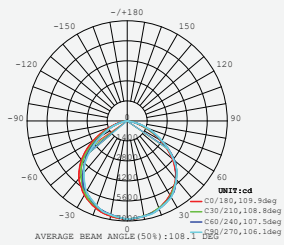

LUMINOUS INTENSITY DISTRIBUTION DIAGRAM