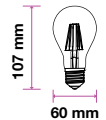

|           |          |
|-----------|----------|
| LED Type: | Filament |
| CRI:      | >80      |
| PF:       | >0.4     |
| Base:     | E27      |

|             |          |
|-------------|----------|
| Beam Angle: | 300°     |
| Body Type:  | Glass    |
| Dimension:  | 60x107mm |
| Box Qty:    | 50 Pcs   |