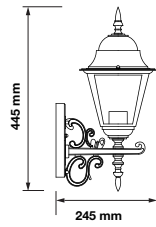

Wall Lamp

VT-761-W

SKU: 7522

3800157617819

Voltage: AC:220-240V

Max.Watts: 60W

IP Rating: IP44

Holder: E27

Color of Fixture: Matt White

Body Type: Aluminium+Glass

Size: 245x445x185mm

Box Qty: 8 Pcs