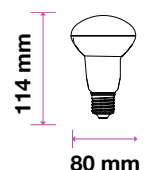

MODEL	WATTS	EQ.WATTS	LUMENS	BASE	SHAPE	BOX QTY.
VT-280	10w	75w	800	E27	R80	200 pcs
SKU: 135 | 3000K WARM WHITE SKU: 136 | 4000K DAY WHITE SKU: 137 | 6400K WHITE