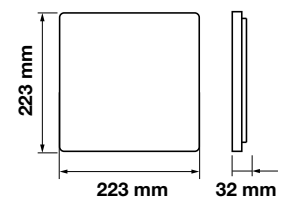

Cutting Size: 75-200mm

EXPANDABLE CLIPS TO ADJUST