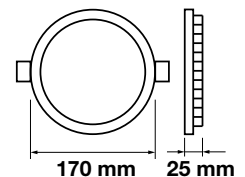

Body Type:	Aluminium+Chrome
Dimension:	Ø170x25mm
Box Qty:	20 Pcs