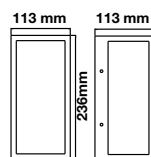

Wall Lamp
VT-837

SKU: 8518 3800157637442

Voltage:	AC:220-240V, 50Hz
Max.Watts:	60W
IP Rating:	IP44
Holder:	E27
Color of Fixture:	Matt White
Body Type:	Aluminium+Clear Glass
Size:	113x236x113mm
Box Qty:	10 Pcs