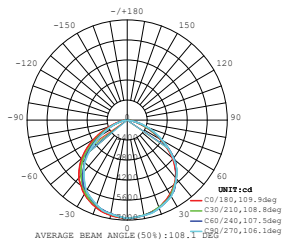

LUMINOUS INTENSITY DISTRIBUTION DIAGRAM