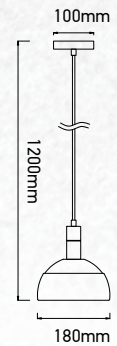

Pendant-Aluminium Shade-Blue

Model:	VT-7100-BL
SKU:	3925
EAN:	3800157626200
Size:	180x100x1200mm
Box Qty:	12Pcs
Material:	Plastic+Aluminium