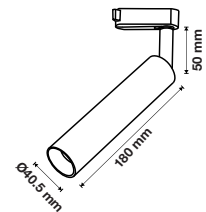

MODEL	WATTS	LUMENS	PF	CRI	BOX QTY.	BEAM ANGLE
VT-415-W	15w	1200	>0.5	>90	40 pcs	24°

- SKU: 356 | 3000K WARM WHITE
- SKU: 357 | 4000K DAY WHITE
- SKU: 358 | 5000K WHITE