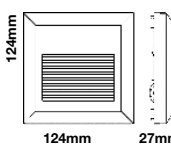

Step Light-Square-IP65
2W VT-1152-B

SKU: 1321 - 3000K Warm White 3800157620499
SKU: 1320 - 4000K Day White 3800157620482

IP65
RATING

Sensor Compatible: **Yes**
Voltage/Frequency: **AC:100-240V,50/60Hz**
Luminous Flux: **60lm**
LED Type: **SMD**
CRI: **>80**
PF: **>0.5**

Beam Angle: **55°**
Body Type: **PC**
Color of Fixture: **White**
Shape: **Square**
Dimension: **124x124x27mm**
Cutting Size: **N/A**
Box Qty: **50 Pcs**