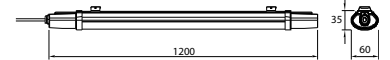

Voltage/Frequency:	AC:200-240V,50/60Hz
Luminous Flux:	3000lm
LED Type:	SMD2835
CRI:	>80

PF:	>0.9
Beam Angle:	120°
Body Type:	PC
On/Off:	>15,000

Life span:	20,000 Hours
Gross weight:	0.448 kg
Dimension:	1200x60x35mm
Box Qty:	20 Pcs