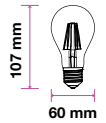

Frost Cover -Filament-A60-E27

7W VT-2047

SKU: 7181 - 2700K Warm White 3800157615570

SKU: 7183 - 6400K White 3800157615594

EQ. Watts:	60w
Voltage/Frequency:	AC:220-240V,50/60Hz
Luminous Flux:	840lm
Commercial Type:	A60

LED Type:	Filament
CRI:	>80
PF:	>0.5
Base:	E27

Beam Angle:	300°
Body Type:	Glass
Dimension:	60x107mm
Box Qty:	50 Pcs