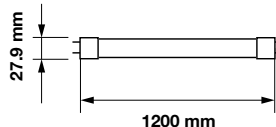

T8-Nano Plastic-120cm

18w VT-1277

SKU: 6263 - 3000K Warm White 3800157612135
SKU: 6273 - 4000K Day White 3800157615426
SKU: 6264 - 6400K White 3800157612142

3 YEAR WARRANTY

Dummy Starter Included