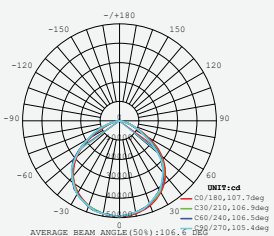

LUMINOUS INTENSITY DISTRIBUTION DIAGRAM