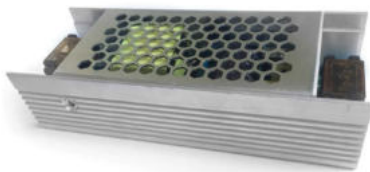

**Slim Power Supply
VT-20077**

With short circuit protection, over load protection, stable output voltage

SKU :	3247
Watts:	75w
Current Capacity:	6A
Input Power:	AC:85-265V,50/60Hz

Output:	DC:12V
Unit Size:	130x50x31mm
EAN:	3800157628556
Box Qty.	60 Pcs