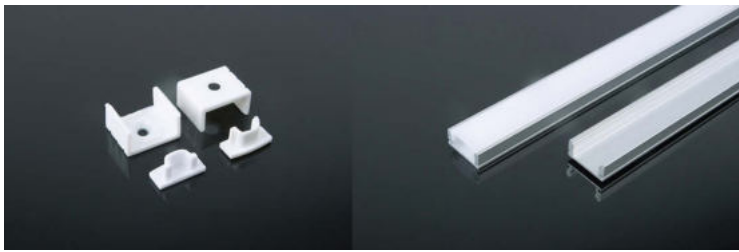

Box Qty. 180 Pcs

Aluminium Profiles-Milky

Model No:	VT-8113
SKU:	3355
Dimension:	2000x17.4x7mm
Color of Fixture:	Milky
EAN:	3800157636834

Aluminium Profiles-White Housing

Model No:	VT-8113-W
SKU:	3365
Dimension:	2000x17.4x7mm
Color of Fixture:	White
EAN:	3800157640152