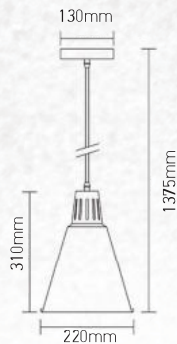

Aluminum-Sand finish-Black

Model:	VT-7520-B
SKU:	3700
EAN:	3800157610735
Size:	220x310x1375mm
Box Qty:	4Pcs
Material:	Aluminium+ Sand Finish