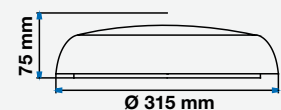

CCT Bulkhead

Our resilient IP65 CCT Bulkhead make a good choice for outdoor residential, business, and industrial areas that need constant lighting since they can withstand weather and dust.

MODEL	WATTS	LUMENS	BOX QTY.	SKU: 20088 | 3IN1
VT-14	14w	1400	10 pcs	UNIT COLOR: WHITE

MODEL	WATTS	LUMENS	BOX QTY.	SKU: 20092 | 3IN1
VT-14-CH	14w	1400	10 pcs	UNIT COLOR: CHROME

MODEL	WATTS	LUMENS	BOX QTY.	SKU: 20093 | 3IN1
VT-24	20w	1850	10 pcs	UNIT COLOR: WHITE

MODEL	WATTS	LUMENS	BOX QTY.	SKU: 20097 | 3IN1
VT-24-CH	20w	1850	10 pcs	UNIT COLOR: CHROME

CCT Bulkhead with Emergency Battery

- AC:200-240V,50/60Hz
- 30,000 hrs Lifespan
- 120° Beam Angle
- PC Body
- Emergency Operation Time:>3 Hours
- Emergency Standby Watts:>1.5W
- Battery Charging Current:60mA
- Battery Discharging Current:200mA
- Battery Type:Ni-CD, 9.6V 1.0Ah
- Charging Indication:Green LED
- Including Test Button, Battery Protection circuit & Inhibiting Mode

3 YEAR
WARRANTY*

MODEL	WATTS	LUMENS	BOX QTY.	SKU: 20090 | 3IN1
VT-14SE	14w	1400	10 pcs	UNIT COLOR: WHITE

MODEL	WATTS	LUMENS	BOX QTY.	SKU: 20095 | 3IN1
VT-24SE	20w	1850	10 pcs	UNIT COLOR: WHITE