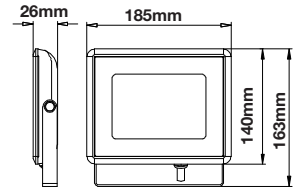

Sensor Compatible: Yes

Voltage/Frequency: AC:200-240V

Color of Fixture: Black

PF: >0.9

IP Rating: IP65

Beam Angle: 110°

Body Type: Aluminium

Dimension: 185x163x26mm

Box Qty: 20Pcs