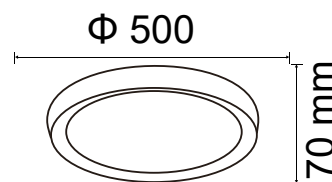

DIMMABLE
with remote

CCT CHANGING
With Remote Control