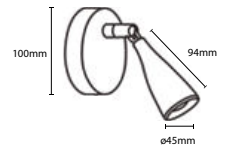

Black VT-805-B

SKU: 8263 - 3000K Warm White
SKU: 8265 - 4000K Day White

Single Head

4.5W

Sensor Compatible: **Yes**
Voltage/Frequency: **AC:220-240V,50/60Hz**
Luminous Flux: **360lm**
IP Rating: **IP20**
CRI: **>80**

PF: **>0.5**
Beam Angle: **100°**
Body Type: **Plastic+Metal**
Dimension: **100x94x45mm**
Box Qty: **12 Pcs**