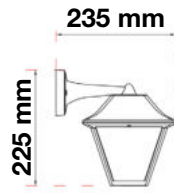

Wall Lamp
VT-843

SKU: 8686

3800157654913

Voltage:	AC:220-240V,50Hz
Max.Watts:	60W
IP Rating:	IP44
Holder:	E27
Color of Fixture:	Black
Body Type:	Aluminium+Glass
Size:	235x225mm
Box Qty:	10 Pcs