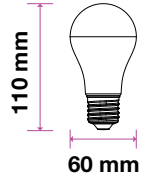

NEW

Thermoplastic Bulb

6.5W VT-2307

SKU: 2806 - 3000K WARM WHITE
SKU: 2807 - 4000K DAY WHITE
SKU: 2808 - 6400K WHITE

5 YEAR WARRANTY

SuperBRIGHT
160
LUMENS/W

EQ. WATTS: 75w
VOLTAGE/FREQUENCY: AC:220-240V, 50Hz
LUMINOUS FLUX: 1055lm
COMMERCIAL TYPE: A60

LED TYPE: SMD
CRI: >80
PF: >0.6
BASE: E27

BEAM ANGLE: 200°
BODY TYPE: Thermoplastic
DIMENSION: 60x110mm
BOX QTY: 100

NEW

Thermoplastic Bulb

9.5W VT-2310

SKU: 2809 - 3000K WARM WHITE
SKU: 2810 - 4000K DAY WHITE
SKU: 2811 - 6400K WHITE

5 YEAR WARRANTY

SuperBRIGHT
160
LUMENS/W

EQ. WATTS: 100w
VOLTAGE/FREQUENCY: AC:220-240V, 50Hz
LUMINOUS FLUX: 1521lm
COMMERCIAL TYPE: A60

LED TYPE: SMD
CRI: >80
PF: >0.6
BASE: E27

BEAM ANGLE: 200°
BODY TYPE: Thermoplastic
DIMENSION: 60x121mm
BOX QTY: 100

NEW

Thermoplastic Bulb

15W VT-2315

SKU: 2812 - 3000K WARM WHITE
SKU: 2813 - 4000K DAY WHITE
SKU: 2814 - 6400K WHITE

5 YEAR WARRANTY

SuperBRIGHT
160
LUMENS/W

EQ. WATTS: 150w
VOLTAGE/FREQUENCY: AC:220-240V, 50Hz
LUMINOUS FLUX: 2500lm
COMMERCIAL TYPE: A65

LED TYPE: SMD
CRI: >80
PF: >0.6
BASE: E27

BEAM ANGLE: 200°
BODY TYPE: Thermoplastic
DIMENSION: 65x134mm
BOX QTY: 100

NEW

Clear Filament Bulb

24W VT-2324

SKU: 2816 - 4000K DAY WHITE
SKU: 2817 - 6400K WHITE

2 YEAR WARRANTY

SuperBRIGHT
160
LUMENS/W

EQ. WATTS: 250w
VOLTAGE/FREQUENCY: AC:220-240V, 50Hz
LUMINOUS FLUX: 4000lm
COMMERCIAL TYPE: ED120

LED TYPE: Filament
CRI: >80
PF: >0.6
BASE: E27

BEAM ANGLE: 310°
BODY TYPE: Glass
DIMENSION: 120x300mm
BOX QTY: 20