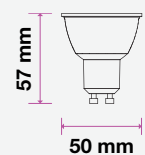

MODEL WATTS EQ.WATTS LUMENS BASE BOX QTY.
VT-271 **10w** **70w** **1000** **GU10** **200 pcs**
SKU: 878 | 3000K WARM WHITE
SKU: 879 | 4000K DAY WHITE
SKU: 880 | 6400K WHITE