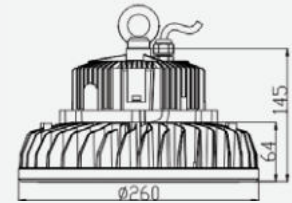

MODEL	WATTS	LUMENS	BEAM ANGLE	BOX QTY.
VT-9-200N	200w	28000	120°	1 pcs

SKU: 58011 | 4000K DAY WHITE
SKU: 58111 | 6400K WHITE

MODEL	WATTS	LUMENS	BEAM ANGLE	BOX QTY.
VT-9-500	500w	60000	120°	1 pcs

SKU: 509 | 4000K DAY WHITE