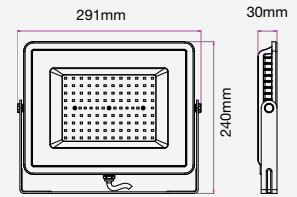

VT-100-B

SKU: 412 | 3000K WARM WHITE
SKU: 413 | 4000K DAY WHITE
SKU: 414 | 6400K WHITE

WATTS	LUMENS	BOX QTY.
100w	8000	4 pcs