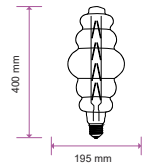

SpecialBulbs

Amber-S180-E27
8W VT-2169
SKU: 45661 - 2200K Warm White 3800157641210

EQ. Watts: **NA**
Voltage/Frequency: **AC:220-240V,50Hz**
Luminous Flux: **620lm**
Commercial Type: **S180**

LED Type: **Filament**
CRI: **>80**
PF: **>0.45**
Base: **E27**

Beam Angle: **300°**
Body Type: **Glass**
Dimension: **Ø195x400mm**
Box Qty: **6 Pcs**