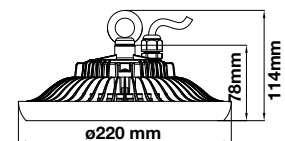

UFO-Highbay-120°

50w VT-9065-W

SKU: 5609 - 3000K Warm White

3800157626507

SKU: 5611 - 6400K White

3800157626521

Sensor Compatible:	Yes
Voltage/Frequency:	AC:220-240V,50Hz
Luminous Flux:	4000lm
LED Type:	SMD
CRI:	>70
PF:	>0.9
Beam Angle:	120°
Body Type:	Die Cast Aluminium
IP Rating:	IP44
Dimension:	220x114mm
Box Qty:	8 Pcs

120° BEAM ANGLE

LUMINOUS INTENSITY DISTRIBUTION DIAGRAM