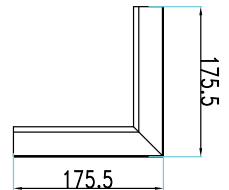

: SKU:397 | 4000K DAY WHITE

14W
VT-7-42-T