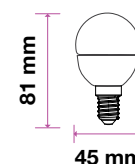

MODEL	WATTS	EQ.WATTS	LUMENS	BASE	SHAPE	BOX QTY.
VT-282	5.5w	40w	470	E14	P45	200 pcs
SKU: 856	| 3000K WARM WHITE					

ALSO AVAILABLE