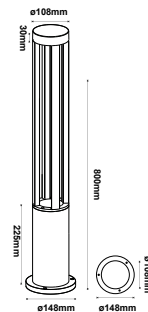

Grey

SKU: 8328 - 3000K Warm White 3800157632393
SKU: 8329 - 4000K Day White 3800157632409
SKU: 8330 - 6400K White 3800157632416