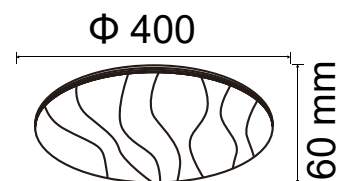

DIMMABLE
with remote

CCT CHANGING
With Remote Control

Domelight-Remote Control-CCT Changeable

60W VT-8503 3000K- 30W | 2100lm

4000K- 60W | 4200lm

6400K- 30W | 2100lm

SKU:14611- 3IN1

3800157656535

COLOR CHANGING
(3000K-4000K-6400K)

Sensor Compatible:	Yes
Voltage/Frequency:	AC:175-265V,50/60Hz
IP Rating:	IP20
CRI:	>80
PF:	>0.9

Beam Angle:	120°
Color of Fixture:	White
Body Type:	Plastic+Metal
Shape:	Round
Dimension:	498x80mm
Box Qty:	5 Pcs