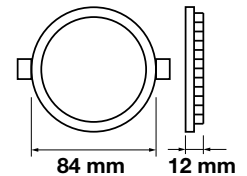

SKU: 6292 - 3000K Warm White 3800157616751
SKU: 6293 - 4000K Day White 3800157616768
SKU: 6294 - 6400K White 3800157616775

Cutting Size:
Ø73mm

Emergency Pack:	Available	LED Type:	SMD	Body Type:	Aluminium
Voltage/Frequency:	AC:85-265V,50/60Hz	CRI:	>80	Dimension:	Ø84x12mm
Luminous Flux:	210lm	PF:	>0.5	Box Qty:	40 Pcs
Beam Angle:	120°	Shape:	Round