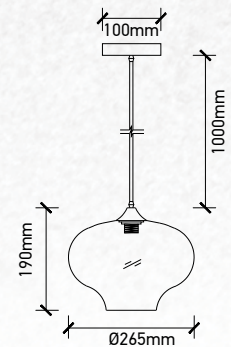

Transparent Glass-Metal Series

Model:	VT-7229
SKU:	3867
EAN:	3800157620772
Size:	265x190x1000mm
Box Qty:	8Pcs
Material:	Glass+Metal