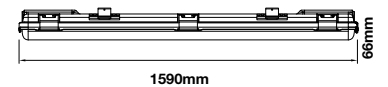

Voltage/Frequency: AC:200-240V,50/60Hz
Luminous Flux: 4000lm
LED Type: SMD
CRI: >80

PF: >0.9
Beam Angle: 120°
Body Type: Plastic+ABS
On/Off: >10,000

Life span: 30,000 Hours
Gross weight: 1.65 kg
Dimension: 1590x116x66mm
Box Qty: 10 Pcs