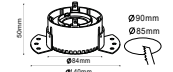

Fitting Round-GU10

Model No	VT-889
SKU:	8879
Base:	GU10
Material:	Aluminium
Shape:	Round
Color of Fixture:	White Frame+Chrome Reflector
Dimension:	ø140x50mm
Cutting Size:	ø85/90mm
EAN:	3800157648660
Box Qty:	50 Pcs