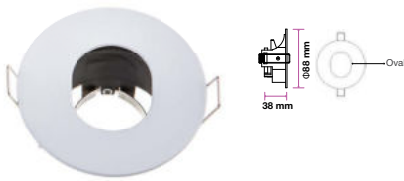

Fitting-Round-GU10

Model No	VT-786
SKU:	3612
Base:	GU10
Material:	Aluminium
Shape:	Round
Color of Fxture:	White
Dimension:	88x38mm
Cutting Size:	Ø75mm
EAN:	3800157607414
Box Qty:	100 Pcs