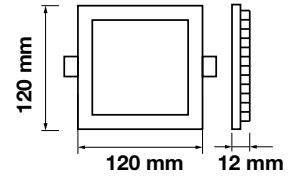

Premium Series-Square

6W VT-6075Q

SKU: 4863 - 3000K Warm White 3800230629845
SKU: 4864 - 4000K Day White 3800230629852
SKU: 4865 - 6400K White 3800230629869

Emergency Pack: **Available**
Voltage/Frequency: **AC:85-265V,50/60Hz**
Luminous Flux: **420lm**
Beam Angle: **120°**

LED Type: **SMD**
CRI: **>80**
PF: **>0.7**
Shape: **Square**

Cutting Size:
110mm

Body Type: **Aluminium**
Dimension: **120x120x12mm**
Box Qty: **40 Pcs**