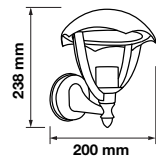

Color of Fixture: Matt White

Body Type: Aluminium+Glass

Size: 245x445x185mm

Box Qty: 8 Pcs