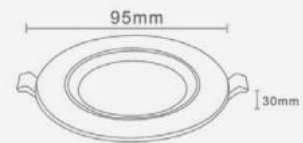

Reflector Downlight

Our new reflector downlights feature a quick connector for easy wiring and installation. The beam angle direction can be also be easily adjusted by tilting the downlight itself.

- **Adjustable Angle**
- **AC:85-265V,50/60Hz**
- **Body type Aluminium**
- **120° Beam Angle**
- **LED (COB chip) provided by Samsung**
- **CRI >80**

MODEL	WATTS	LUMENS	BOX QTY.
VT-2-10	10w	900	40 pcs

SKU: 839 | 3000K WARM WHITE
SKU: 840 | 4000K DAY WHITE
SKU: 841 | 6400K WHITE

Cutting Size: ø80mm

MODEL	WATTS	LUMENS	BOX QTY.
VT-2-20	20w	1600	20 pcs

SKU: 842 | 3000K WARM WHITE
SKU: 843 | 4000K DAY WHITE
SKU: 844 | 6400K WHITE

Cutting Size: ø145 mm

MODEL	WATTS	LUMENS	BOX QTY.
VT-2-30	30w	2400	10 pcs

SKU: 845 | 3000K WARM WHITE
SKU: 846 | 4000K DAY WHITE
SKU: 832 | 6400K WHITE

Cutting Size: ø195 mm