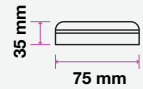

LED BULBS
PAR Bulb | G120

5 YEAR
WARRANTY*

MODEL	WATTS	EQ.WATTS	LUMENS	BASE	BOX QTY.
VT-207	7w	45w	550	GX53	200 pcs
SKU: 222 | 3000K WARM WHITE					
SKU: 223 | 4000K DAY WHITE					
SKU: 224 | 6400K WHITE					

MODEL	WATTS	EQ.WATTS	LUMENS	BASE	SHAPE	BOX QTY.
VT-218	17w	100w	1521	E27	G120	20 pcs
SKU: 226 | 4000K DAY WHITE						

MODEL	WATTS	EQ.WATTS	LUMENS	BASE	SHAPE	BOX QTY.
VT-288	18w		2000	E27	G120	20 pcs
SKU: 123 | 3000K WARM WHITE						
SKU: 124 | 4000K DAY WHITE						
SKU: 125 | 6400K WHITE