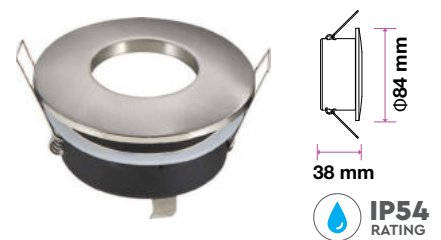

Fitting-Round-GU10

Model No	VT-787RD-SN
SKU:	3614
Base:	GU10
Material:	Zinc Alloy+Ferrum
Shape:	Round
Color of Fxture:	Satin Nickel
Dimension:	84x38mm
Cutting Size:	75mm
EAN:	3800157607438
Box Qty:	100 Pcs