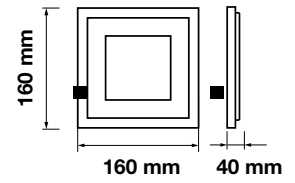

Glass Panel-Square

12W VT-1202G SQ

SKU: 4742 - 3000K Warm White 3800230622914
SKU: 6278 - 4000K Day White 3800157615761
SKU: 4741 - 6400K White 3800230622907

Cutting Size:
120x120mm

Emergency Pack: **Available**
Voltage/Frequency: **AC:100-240V,50/60Hz**
Luminous Flux: **840lm**
Beam Angle: **120°**

LED Type: **SMD**
CRI: **>80**
PF: **>0.9**
Shape: **Square**

Body Type: **Aluminium+Glass**
Dimension: **160x160x40mm**
Box Qty: **20 Pcs**