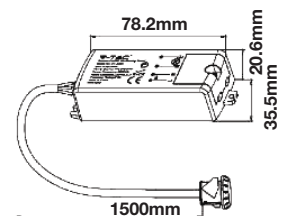

On/Off via Moving Hand

Sensor Type:	Infrared
Colour:	White
Detection Range:	30°
Voltage:	AC:110-240V,50/60Hz
Rated Load:	Max 200W(LED)
Detection Distance:	5cm/6cm(<24°C)

Ambient Light:	
Body Type:	Plastic
IP Rating:	IP20
Dimension:	35.5x78.2x20.6mm
Box Qty:	100 Pcs