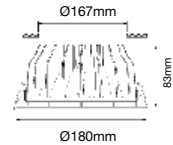

Sensor Compatible:	Yes
Voltage/Frequency:	AC:200-240V, 50/60Hz
Luminous Flux:	2400lm
LED Type:	COB
CRI:	>80
PF:	>0.5

Beam Angle:	120°
Body Type:	PKW
Color of Fixture:	White
Shape:	Round
Dimension:	Ø180x83mm
Cutting Size:	Ø167mm
Box Qty:	18 Pcs

Reflector Series - High Lumen

30w VT-26301

SKU: 1276 - 3000K Warm White 3800157611985
SKU: 1277 - 4000K Day White 3800157611992
SKU: 1278 - 6400K White 3800157612005