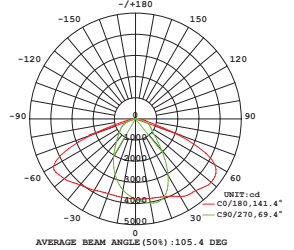

VT-31ST

SKU: 537 | 4000K DAY WHITE

SKU: 538 | 6400K WHITE

WATTS	LUMENS	BOX QTY.
30w	3000	4 pcs

130mm

VT-51ST

SKU: 539 | 4000K DAY WHITE

SKU: 540 | 6400K WHITE

WATTS	LUMENS	BOX QTY.
50w	5000	4 pcs

170mm

VT-101ST

SKU: 535 | 4000K DAY WHITE

SKU: 536 | 6400K WHITE

WATTS	LUMENS	BOX QTY.
100w	10000	2 pcs

220mm

VT-121ST

SKU: 533 | 4000K DAY WHITE

SKU: 534 | 6400K WHITE

WATTS	LUMENS	BOX QTY.
120w	12000	2 pcs

220mm

VT-795

SKU: 3624 3800157608152

Compatible with 100W, 120W and 150W models, this adapter allows the angle of the streetlight to be adjusted as per client's requirements.

STREETLIGHT-ADAPTER

VT-795-1

SKU: 3668 3800157625029

Compatible with 30W and 50W models, this adapter allows the angle of the streetlight to be adjusted as per client's requirements.