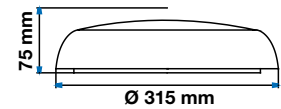

MODEL	WATTS	LUMENS	BOX QTY.	SKU: 20092 | 3IN1
VT-14-CH	14w	1400	10 pcs	UNIT COLOR: CHROME