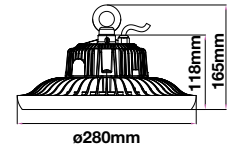

LUMINOUS INTENSITY DISTRIBUTION DIAGRAM