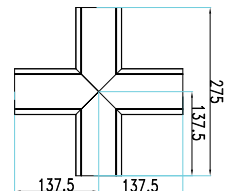

: SKU:399 | 4000K DAY WHITE