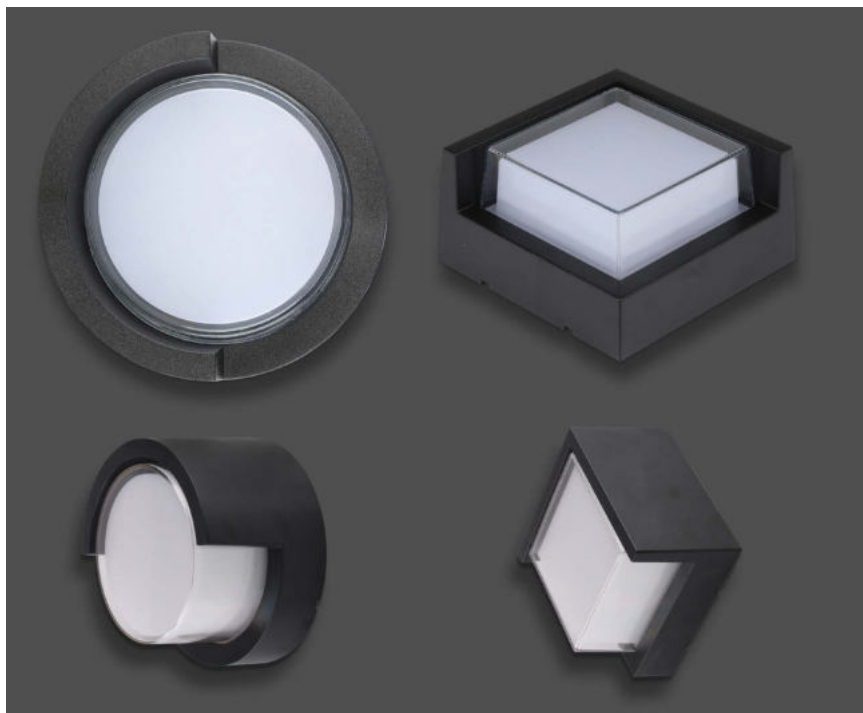

LED Wall Lights

7W VT-831-CRD

Sensor Compatible:	Yes
Voltage/Frequency:	AC:220-240V,50/60Hz
Luminous Flux:	400lm
IP Rating:	IP65
CRI:	>80

PF:	>0.6
Beam Angle:	128°
Body Type:	PC
Dimension:	133x133mx67m
Box Qty:	20 Pcs

Round

SKU: 8609 - 3000K Warm White 3800157652063

Square

SKU: 8610 - 3000K Warm White 3800157652070