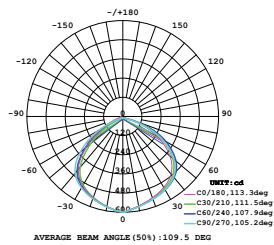

LUMINOUS INTENSITY DISTRIBUTION DIAGRAM