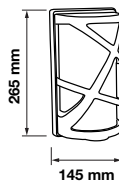

Wall Lamp

VT-745-DG

SKU: 7065

3800157614405

Voltage:	AC:220-240V,50Hz
Max.Watts:	40W
IP Rating:	IP54
Holder:	E27
Color of Fixture:	Dark Grey
Body Type:	Aluminium
Size:	145X265mm
Box Qty:	12 Pcs