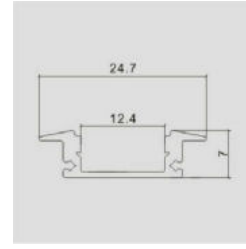

Aluminium Profiles-Milky

Model No:	VT-8106
SKU:	3350
Dimension:	2000x24.7x7mm
Color of Fixture:	Milky
EAN:	3800157636780

Aluminium Profiles-White Housing

Model No:	VT-8106-W
SKU:	3368
Dimension:	2000x24.7x7mm
Color of Fixture:	White
EAN:	3800157640183

Box Qty. 180 Pcs