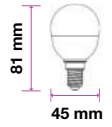

Bulbs-P45-6Pc Pack
5.5W VT-2266

SKU: 2733 - 2700K Warm White 3800157645232
SKU: 2734 - 4000K Day White 3800157645249
SKU: 2735 - 6400K White 3800157645256

EQ. Watts: **40w**
Voltage/Frequency: **AC:220-240V,50Hz**
Luminous Flux: **470lm**
Commercial Type: **P45**

LED Type: **SMD**
CRI: **>80**
PF: **>0.5**
Base: **E14**

Beam Angle: **180**
Body Type: **Thermoplastic**
Dimension: **45x81mm**
Box Qty: **30 Pcs**