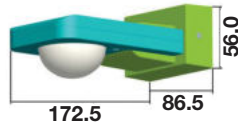

**Infrared Sensor
VT-8083-B**

SKU:	15011	3800157641265
Sensor Type:	Infrared	
Colour:	Black	
Detection Range:	360°	
Voltage:	AC:220-240V,50/60Hz	
Detection Distance:	Max.20m(<24°C)	
Rated Load:	1000w(LED)	
Ambient Light:	<3-2000LUX (adjustable)	
Body Type:	PC	
IP Rating:	IP65	
Dimension:	86.5x172.5x56mm	
Time Delay:	Min.10sec±3sec, Max. 30min±2min	
Box Qty:	50 Pcs