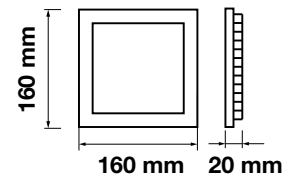

SG Series-Square

15w VT-1500 SQ

SKU: 4826 - 3000K Warm White 3800230622617
SKU: 4824 - 6400K White 3800230624994
3800230622600

Cutting Size:
140x140mm

Emergency Pack: **Available**
Voltage/Frequency: **AC:85-265V,50/60Hz**
Luminous Flux: **1500lm**
Beam Angle: **120°**

LED Type: **SMD**
CRI: **>80**
PF: **>0.9**
Shape: **Square**

Body Type: **Aluminium(PKW)**
Dimension: **160x160x20mm**
Box Qty: **20 Pcs**