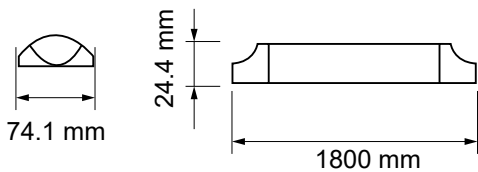

MODEL	WATTS	LUMENS	WEIGHT-KG	BOX QTY.
VT-8-20	20w	2400	0.42	10 pcs

SKU: 662 | 3000K WARM WHITE
SKU: 663 | 4000K DAY WHITE
SKU: 664 | 6400K WHITE

MODEL	WATTS	LUMENS	WEIGHT-KG	BOX QTY.
VT-8-40	40w	4800	0.84	10 pcs

SKU: 665 | 3000K WARM WHITE
SKU: 666 | 4000K DAY WHITE
SKU: 667 | 6400K WHITE

MODEL	WATTS	LUMENS	WEIGHT-KG	BOX QTY.
VT-8-50	50w	6000	1.00	10 pcs

SKU: 668 | 4000K DAY WHITE
SKU: 669 | 6400K WHITE

MODEL	WATTS	LUMENS	WEIGHT-KG	BOX QTY.
VT-8-60	60w	7200	1.20	10 pcs

SKU: 670 | 4000K DAY WHITE
SKU: 671 | 6400K WHITE