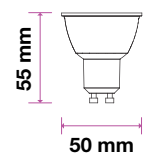

MODEL WATTS EQ.WATTS LUMENS BASE BOX QTY.
VT-277 **7w** **65w** **480** **GU10** **200 pcs**
SKU: 165 | 3000K WARM WHITE
SKU: 166 | 4000K DAY WHITE
SKU: 167 | 6400K WHITE