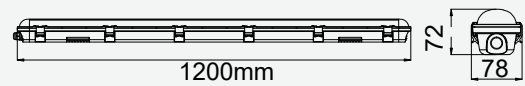

MODEL:	WATTS	LUMENS	WEIGHT-KG	BOX QTY.	SKU: 20213 | 4000K DAY WHITE SKU: 20212 | 6400K WHITE
VT-150148-T	48w	5760	1.542	12 pcs	

3
YEAR
WARRANTY

5
FEET

IP65
RATING

120
Lumen/W