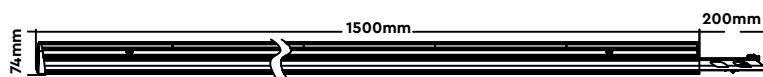

MODEL	WATTS	CRI	LUMENS	PF	SIZE
VT-4550D	50w	>80	8000	>0.9	1500mm

LINEAR FOLLOW TRUNKING
SKU: 1363 | 4000K DAY WHITE