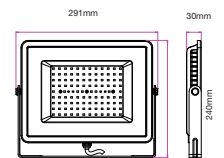

Slimline-White Body-White Wire
100w VT-49101W

SKU: 5972 - 6400K White 3800157626255