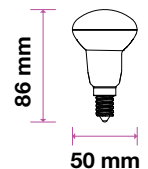

MODEL	WATTS	EQ.WATTS	LUMENS	BASE	SHAPE	BOX QTY.
VT-250	6w	40w	470	E14	R50	200 pcs
SKU: 138 | 3000K WARM WHITE SKU: 139 | 4000K DAY WHITE SKU: 140 | 6400K WHITE