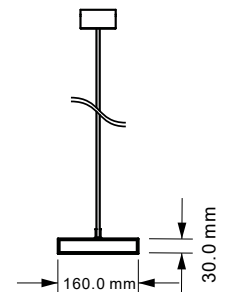

LINEAR HANGING LIGHTS

This modern range of suspended linear lights has up & down illumination for a more evenly distributed light that creates a subtle ambient yet sufficient lighting for any commercial lighting. Linear up & down lights are offered in two colors variants Silver and White.

- **30,000 hrs Lifespan**
- **AC:100-240V,50/60Hz**
- **Aluminum Body**
- **UGR<6**
- **Linkable with connectors**
- **I-10V Dimmable**

5 YEAR
WARRANTY*

1190mm