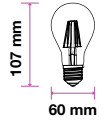

Frost Cover -Filament-A60-E27

6W VT-1935

SKU: 4482 - 6400K White 3800157609166

EQ. Watts:	55w
Voltage/Frequency:	AC:220-240V,50Hz
Luminous Flux:	660lm
Commercial Type:	A60

LED Type:	Filament
CRI:	>80
PF:	>0.5
Base:	E27

Beam Angle:	300°
Body Type:	Glass
Dimension:	60x107mm
Box Qty:	50 Pcs