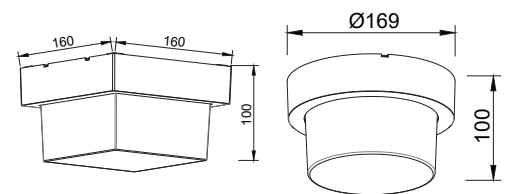

Sensor Compatible:	Yes
Voltage/Frequency:	AC:220-240V,50/60Hz
Luminous Flux:	900lm
IP Rating:	IP65
CRI:	>80

PF:	>0.5
Beam Angle:	158°
Body Type:	PC
Dimension:	169x100mm
Box Qty:	20 Pcs