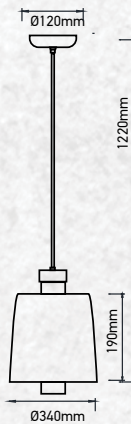

Pendant Light-Gold Lamp Shade

7W VT-7666-G Built In LED

SKU: 3938 - 3000K Warm White 3800157628990
SKU: 3932 - 4000K Day White 3800157626606

Voltage/Frequency:	AC:220-240V,50Hz
Luminous Flux:	400lm
LED Type:	SMD
CRI:	>80
PF:	>0.5
Beam Angle:	120°
No. of LED:	14 pcs
Material :	Metal Finish
Unit GW :	2.4 Kg
Life Span:	30,000 Hours
Size :	Ø340xH190mm
Box Qty:	4Pcs