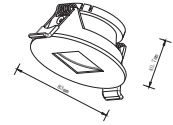

Fitting Square-GU10

Model No	VT-883-WB
SKU:	8597
Base:	GU10
Material:	Aluminium + PC
Shape:	Square
Color of Fixture:	White frame + Black reflector
Dimension:	83x40.7mm
Cutting Size:	75x75mm
EAN:	3800157652025
Box Qty:	50 Pcs