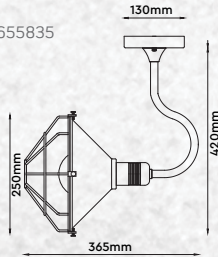

IP65 RATING

Wall Lamp

VT-720B   SKU : 8972   EAN Code: 3800157655835

Lampshade: **Black ø250mm (Galvanized Iron)**
Bulb Holder: **Brushed Brown Bronze (Aluminum)**
Cable: **Black (H05RN-F-3x0.75mm²)**
Wall Lamp Arm: **Black ø14mm (Galvanized Iron)**
Wall Mount: **Black ø130mm (Galvanized Iron)**
L/S Wire Guard: **Black ø256mm (Galvanized Iron)**
IP Rating: **IP65**
Holder Type: **E27**
Max Watts: **60W**
Box Qty: **4Pc**