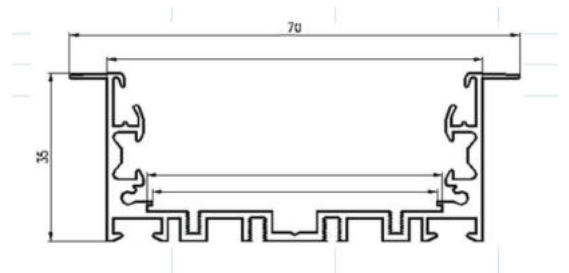

LINKABLE
UP TO 12 METERS TOGETHER

LED RECESSED LINEAR

Our new range of linear lights are also available for recessed installation, complete with necessary accessories for a seamless & continuous lighting system. Perfect replacement for traditional and inefficient linear lighting fixtures with the efficient LED provided by Samsung. Linear lights are offered in two colors variants Silver and White.

- **30,000 hrs Lifespan**
- **AC:200-240V,50/60Hz**
- **Linkable with connectors**
- **Aluminum Body**

5 YEAR
WARRANTY*

SILVER   **VT-7-41-S**

SKU:380 | 4000K DAY WHITE
SKU:603 | 6000K WHITE

WHITE   **VT-7-41-W**

SKU:381 | 4000K DAY WHITE
SKU:604 | 6000K WHITE

WATTS	LUMENS	SIZE
40w	3200	1211x70x35mm