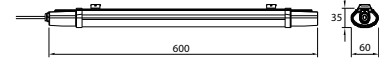

Voltage/Frequency:	AC:200-240V,50/60Hz
Luminous Flux:	1530lm
LED Type:	SMD2835
CRI:	>80

PF:	>0.9
Beam Angle:	120°
Body Type:	PC
On/Off:	>15,000

Life span:	20,000 Hours
Gross weight:	0.25 kg
Dimension:	600x60x35mm
Box Qty:	20 Pcs