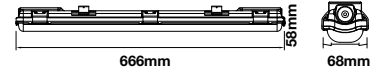

Voltage/Frequency:	AC:200-240V,50/60Hz
Luminous Flux:	850lm
LED Type:	SMD
CRI:	>80

PF:	>0.5
Beam Angle:	120°
Body Type:	Plastic+ABS
On/Off:	>15,000

Life span:	20,000 Hours
Gross weight:	0.70 kg
Dimension:	666x68x58mm
Box Qty:	16pcs