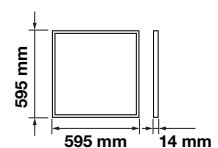

SKU: 20119 | 4000K DAY WHITE

UGR<19

MODEL	WATTS	LUMENS	BOX QTY.
VT-649	45W	3600	6 pcs

AC:200-240V, 50/60Hz