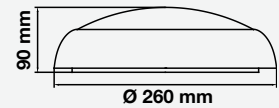

2D Bulkhead with Sensor

This range of LED bulkheads are recommended for purposes of increasing security in garages, walkways, and parking areas. With competitive detection range and dimmable functions, these bulkheads exhibit exceptional performance in outdoor security lighting.

- **AC:200-240V,50/60Hz**
- **120° / 360° Detection Angle**
- **3m, 5m, 8m, 10m (optional) Detection Distance**
- **Max D10Mx4M Detection Range**
- **10S, 1min, 5min, 10min customized Hold Time**
- **Day, 10Lux, 30Lux, 50Lux optional Day light Sensor**
- **Yes, 0, 10%, 20%, 30% optional Dimmable Function**
- **0.5~3m/s Detection Motion Speed**
- **PC Body type**
- **>3 hrs Emergency Operation time**
- **SMD LED Type**
- **30,000 hrs Lifespan**

5 YEAR WARRANTY*

MODEL	WATTS	LUMENS	BOX QTY.
VT-09	8w	720	10 pcs

SKU: 818 | 4000K DAY WHITE

MODEL	WATTS	LUMENS	BOX QTY.
VT-16	15w	1400	10 pcs

SKU: 803 | 3000K WARM WHITE
SKU: 804 | 4000K DAY WHITE
SKU: 805 | 6400K WHITE

MODEL	WATTS	LUMENS	BOX QTY.
VT-22	15w	1450l	10 pcs

SKU: 819 | 4000K DAY WHITE

VANDAL-PROOF