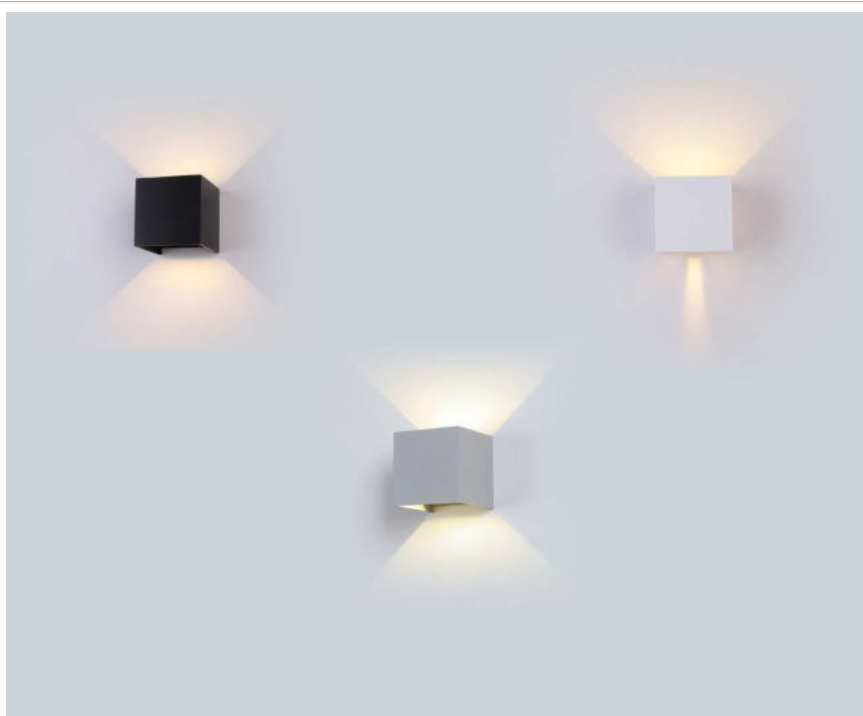

PF: **>0.45**  
Beam Angle: **Adjustable 5°-120°**  
Body Type: **Aluminium**  
Dimension: **100x100x100mm**  
Box Qty: **20 Pcs**