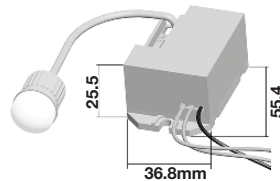

**Infrared Sensor
VT-8022**

SKU: 5082 3800157608022

Sensor Type:	Infrared
Colour:	White
Detection Range:	120°/360°
Voltage:	AC:220-240V,50/60Hz
Detection Distance:	3/6m(<24°C)
Rated Load:	Max 200W(LED)
Ambient Light:	10LUX/2000LUX(choice)
Body Type:	Plastic
IP Rating:	IP65
Dimension:	36.8x25.5x55.4mm
Time Delay:	5s,30s,1min,3min,5min,8min(choice)
Box Qty:	100 Pcs