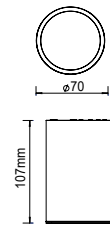

Surface Fitting GU10

NEW

Model No	VT-802-B
SKU:	8945
Base:	GU10
Material:	Aluminium
Shape:	Round
Color of Fixture:	Black
Dimension:	ø70x107mm
EAN:	3800157658133
Box Qty:	50 Pcs