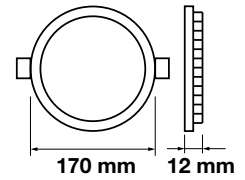

Emergency Pack: Available
Voltage/Frequency: AC:85-265V,50/60Hz
Luminous Flux: 1000lm
Beam Angle: 120°

LED Type: SMD
CRI: >80
PF: >0.6
Shape: Round

Body Type: Aluminium
Dimension: Ø170x12mm
Box Qty: 20 Pcs