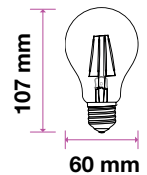

LED AMBER FILAMENT

A60

V-TAC's decorative Amber Filament Lamp range is devised with the latest technology to provide the warm look and feel of conventional filament bulbs.

- **20,000 hrs Lifespan**
- **300° Beam Angle**
- **AC:220-240V,50Hz**
- **CRI: >80**

3 YEAR
WARRANTY*

MODEL	WATTS	EQ.WATTS	LUMENS	BASE	SHAPE	BOX QTY.
VT-266	6w	55w	725	E27	A60	50 pcs

SKU:286 | 2200K WARM WHITE

MODEL	WATTS	EQ.WATTS	LUMENS	BASE	SHAPE	BOX QTY.
VT-228	4w	35w	350	B22	A60	96 pcs

SKU:107 | 2200K WARM WHITE