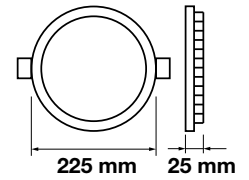

Cutting Size:
Ø205mm