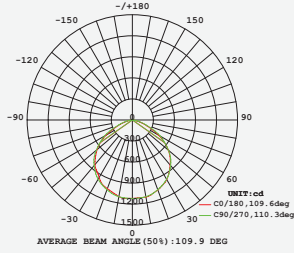

LUMINOUS INTENSITY DISTRIBUTION DIAGRAM

LUMINOUS INTENSITY DISTRIBUTION DIAGRAM