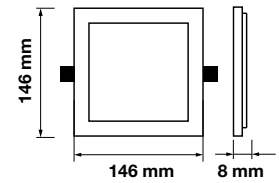

Trimless Panel-Square

15w VT-1515SQ

SKU: 4946 - 3000K Warm White 3800157606622
SKU: 4947 - 4000K Day White 3800157606639
SKU: 4948 - 6400K White 3800157606646

Cutting Size:
130x130mm

Emergency Pack: Available
Voltage/Frequency: AC:85-265V,50/60Hz
Luminous Flux: 1500lm
Beam Angle: 120°

LED Type: SMD
CRI: >80
PF: >0.9
Shape: Square

Body Type: Aluminium
Dimension: 146x146x8mm
Box Qty: 40 Pcs