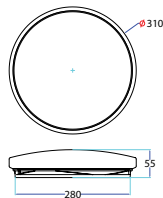

Sensor Compatible:	Yes
Voltage/Frequency:	AC:175-265V,50/60Hz
Luminous Flux:	1080lm
IP Rating:	IP20
CRI:	>80
PF:	>0.5

Beam Angle:	120°
Color of Fixture:	White
Body Type:	Plastic
Shape:	Round
Dimension:	Ø310x55mm
Box Qty:	5 Pcs

Smart Domelight-CCT Changeable by Switch

24w VT-8424-S

SKU: 7606 - 3IN1 3800157652216