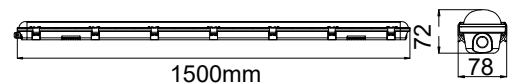

NEW

**STAINLESS
STEEL
CLIPS**

WATERPROOF FITTINGS

Milky Cover - M Series SS Clips

Promoting efficiency with its high-lumen (120 lm/W) rating, this new addition to V-TAC's fixtures range is reinforced with secure, stainless steel clips for easier maintenance. The opaque, milky cover allows for a softer, well-diffused light that is milder to the eyes.

- SMD LED Chip
- 20,000 hrs Lifespan
- 120° Beam Angle
- AC:200-240V,50/60Hz
- On/Off Cycles >15000
- Body Type: PC
- CRI >80
- PF >0.9
- IP65
- SS Clips

MODEL:	WATTS	LUMENS	WEIGHT-KG	BOX QTY.	SKU: 20217 | 4000K DAY WHITE SKU: 20216 | 6400K WHITE
VT-120136-M	36w	4320	1.27	12 pcs	

3
YEAR
WARRANTY

4
FEET

IP65
RATING

120
Lumen/W

MODEL:	WATTS	LUMENS	WEIGHT-KG	BOX QTY.	SKU: 20215 | 4000K DAY WHITE SKU: 20214 | 6400K WHITE
VT-150148-M	48w	5760	1.58	12 pcs	

3
YEAR
WARRANTY

5
FEET

IP65
RATING

120
Lumen/W