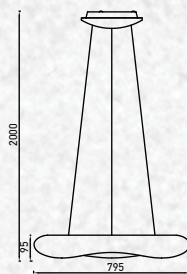

Designer Series Pendant-Color Changing

82W VT-7750

SKU: 3960 -3IN1

3800157636544

Voltage/Frequency: AC:220-240V,50Hz

Luminous Flux: 7300lm

LED Type: SMD

CRI: >80

PF: >0.9

Beam Angle: 120°

No. of LED: 768 pcs

Material : PC

Unit GW : 6.85 kgs

Life Span: 30,000 Hours

Size : 795x2000mm

Box Qty: 1Pcs