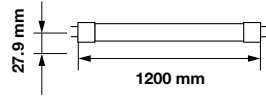

MODEL	WATTS	EQ.WATTS	LUMENS	WEIGHT-KG	BOX QTY.
VT-121	18w	36w	1700	0.1904	25 pcs

SKU: 653 | 3000K WARM WHITE
SKU: 654 | 4000K DAY WHITE
SKU: 655 | 6400K WHITE