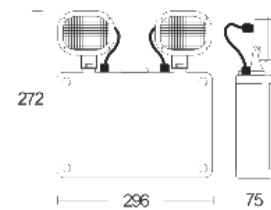

Emergency-Downlight

3W VT-503

SKU: 8274 - 5500K White 3800157627269

Material:	Poly Carbonate & Aluminium
Mounded:	Ceiling Recessed
Life Time Of Battery:	2 Years
Light Output (Emergency):	140lm
Lamp Protection:	Over Charge And Discharge Protection
Led Indicator:	Green Light Indicator Test Button
Charging Current:	90mA
Convert Voltage:	AC:155V
Discharging Current:	300mA
Discharge Duration:	3 Hours
Spec Of Battery:	3.6V 1800mAh Ni-cd Battery
Packing:	38.5x22x25mm
IP Rating:	IP20
Mode Of Operation:	Non Maintained
Box Qty:	20 Pcs

Emergency-Twin Spotlight

6W VT-526-IP65

SKU: 80981 - 6000K White 3800157623148

Lamp Type:	2x6 SMD LEDs
Lumens:	300lm
Input Voltage:	AC:220-240V,50/60Hz
Protection Rating:	IP65
Material :	PC
Exit Lamp Type:	Wall Mounted
Viewing Distance:	22 Meters From One side

Emergency Operation Time:	>3 Hours
Battery:	Ni-Cd 3.6V,300mAh
Recharging Time:	24 Hours(intial charge 36 hours)
Test Button:	Green Light Indicator Test Button
Stickers:	4 Stickers
Legends:	2 Ways Legend Available
Mode Of Operation:	Non Maintained
Box Qty:	5 Pcs