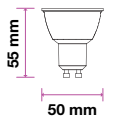

Capsules-G9

5.5W VT-2177

SKU: 7432 - 3000K Warm White 3800157637077

EQ. Watts:	50w
Voltage/Frequency:	AC:200-240V,50/60Hz
Luminous Flux:	550lm
LED Type:	SMD

CRI:	>80
PF:	>0.4
Base:	G9
Beam Angle:	300°

Body Type:	Ceramic
Dimension:	16x63mm
Box Qty:	600 Pcs

Capsules-G9

6W VT-2227

SKU: 2720 - 4000K Day White 3800157644433
SKU: 2721 - 6400K White 3800157644440

EQ. Watts:	45
Voltage/Frequency:	AC:220-240V,50Hz
Luminous Flux:	550lm
LED Type:	SMD

CRI:	>80
PF:	>0.5
Base:	G9
Beam Angle:	300°

Body Type:	Plastic
Dimension:	19x68mm
Box Qty:	200 Pcs

Spotlights-GU10-Lens-38°

5W VT-2305

SKU: 2796 - 3000K Warm White 3800157651653
SKU: 2797 - 4000K Day White 3800157651660

EQ. Watts:	50w
Voltage/Frequency:	AC:220-240V,50Hz
Luminous Flux:	380lm
LED Type:	SMD

CRI:	>80
PF:	>0.5
Base:	GU10
Beam Angle:	38°

Body Type:	Plastic
Dimension:	50x55mm
Box Qty:	200 Pcs

Spotlights-GU10-Lens-38°

6W VT-2206

SKU: 7497 - 3000K Warm White 3800157651202
SKU: 7498 - 4000K Day White 3800157640848
SKU: 7499 - 6400K White 3800157640855

EQ. Watts:	55w
Voltage/Frequency:	AC:220-240V,50Hz
Luminous Flux:	400lm
LED Type:	SMD

CRI:	>95
PF:	>0.5
Base:	GU10
Beam Angle:	38°

Body Type:	Plastic
Dimension:	ø50x58mm
Box Qty:	200 Pcs

GU10-RGB With Remote Control

3.5W VT-2244

SKU: 2778 - RGB+3000K Warm White 3800157646819
SKU: 2779 - RGB+4000K Day White 3800157646826
SKU: 2780 - RGB+6400K White 3800157646833

EQ. Watts:	25w
Voltage/Frequency:	AC:220-240V,50Hz
Luminous Flux:	290lm
LED Type:	SMD

CRI:	>80
PF:	>0.5
Base:	GU10
Beam Angle:	110°

- RF Control 6-8M Range
- Switch on/off the light
- 16 steps dimming
- 16 colors selection
- Auto Color change Mode

DIMMABLE

Body Type:	Plastic
Dimension:	50x56.5mm
Box Qty:	200 Pcs