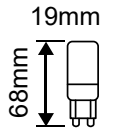

Capsules-G9

6W VT-2227

SKU: 2720 - 4000K Day White 3800157644433
SKU: 2721 - 6400K White 3800157644440

EQ. Watts:	45
Voltage/Frequency:	AC:220-240V,50Hz
Luminous Flux:	550lm
LED Type:	SMD

CRI:	>80
PF:	>0.5
Base:	G9
Beam Angle:	300°

Body Type:	Plastic
Dimension:	19x68mm
Box Qty:	200 Pcs

Spotlights-GU10-Lens-38°

5W VT-2305

SKU: 2796 - 3000K Warm White 3800157651653
SKU: 2797 - 4000K Day White 3800157651660

EQ. Watts:	50w
Voltage/Frequency:	AC:220-240V,50Hz
Luminous Flux:	380lm
LED Type:	SMD

CRI:	>80
PF:	>0.5
Base:	GU10
Beam Angle:	38°

Body Type:	Plastic
Dimension:	50x55mm
Box Qty:	200 Pcs