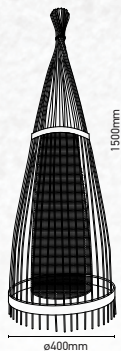

Rattan Floor Lamp

Model: **VT-4150**
SKU: **40561**
EAN: **3800157655170**
Size: **Ø400xH1500mm**
Box Qty: **1Pcs**
Material: **Rattan Finish**