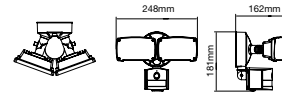

Video Compression:	H.264 /MJPEG dual video stream	PF:	>0.5
Image Resolution:	1280*720	Beam Angle:	180°
Image sensor:	1/4 " 1Megapixel CMOS	Color of Fixture:	White
Pixels:	1 million pixels	Body Type:	ABS+Aluminium
Delay Time:	0-30S	IP Rating:	IP20
Voltage/Frequency:	AC:100-240V,50/60Hz	Dimension:	248x 162x 181mm
Luminous Flux:	600lm	Box Qty:	4 Pcs
CRI:	>70