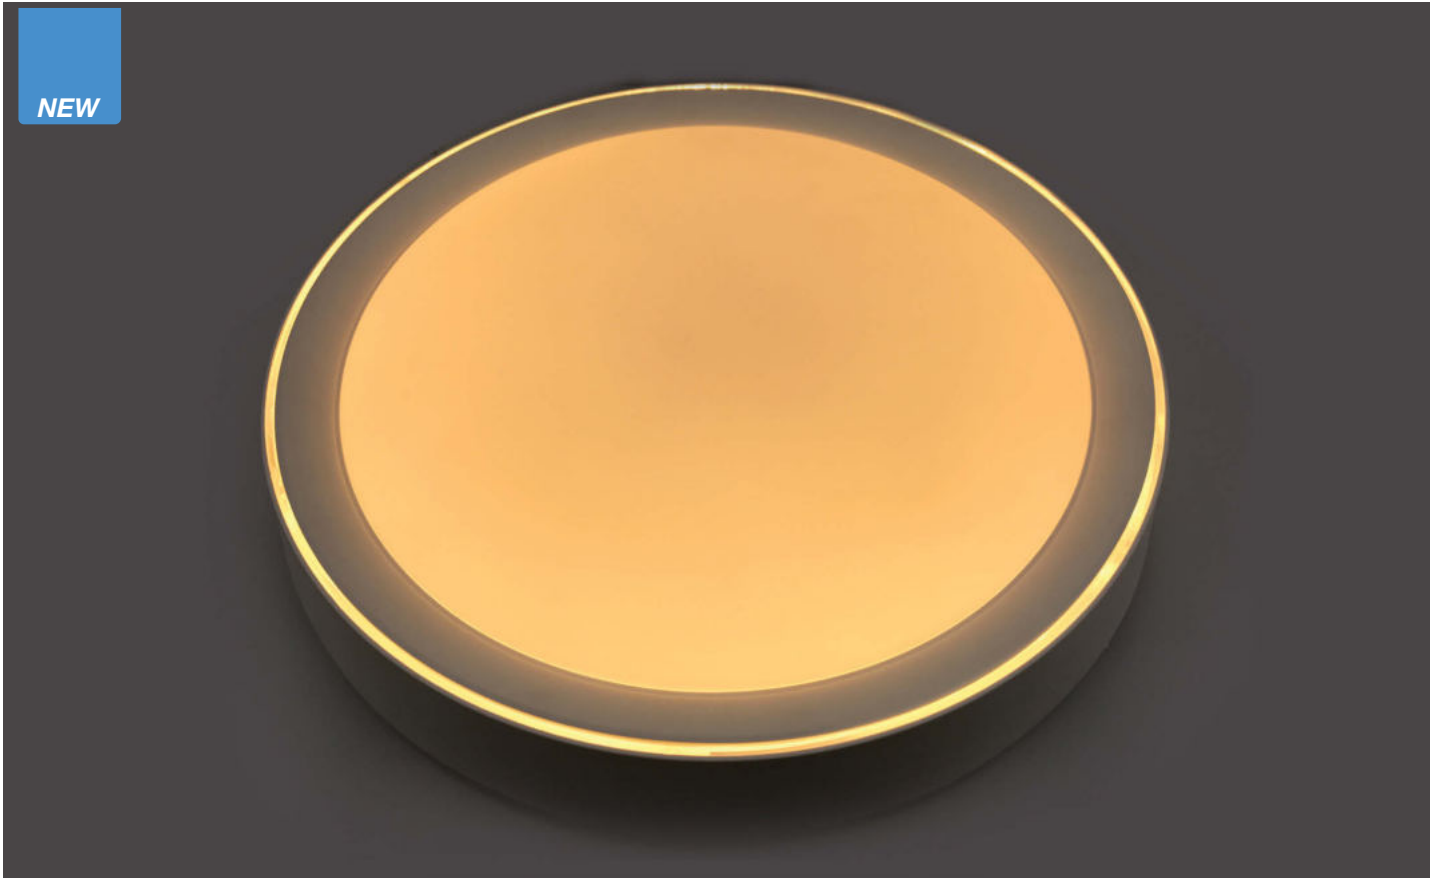

NEW

Domelight-Remote Control-CCT Changeable

40w **VT-8402**

3000K- 20W | 1400lm
4000K- 40W | 2800lm
6400K- 20W | 1400lm

SKU:14761-3IN1
3800157656610

Sensor Compatible:	Yes
Voltage/Frequency:	AC:175-265V,50/60Hz
IP Rating:	IP20
CRI:	>80
PF:	>0.9

Beam Angle:	120°
Color of Fixture:	White
Body Type:	Plastic+Metal
Shape:	Round
Dimension:	410x75mm
Box Qty:	10 Pcs