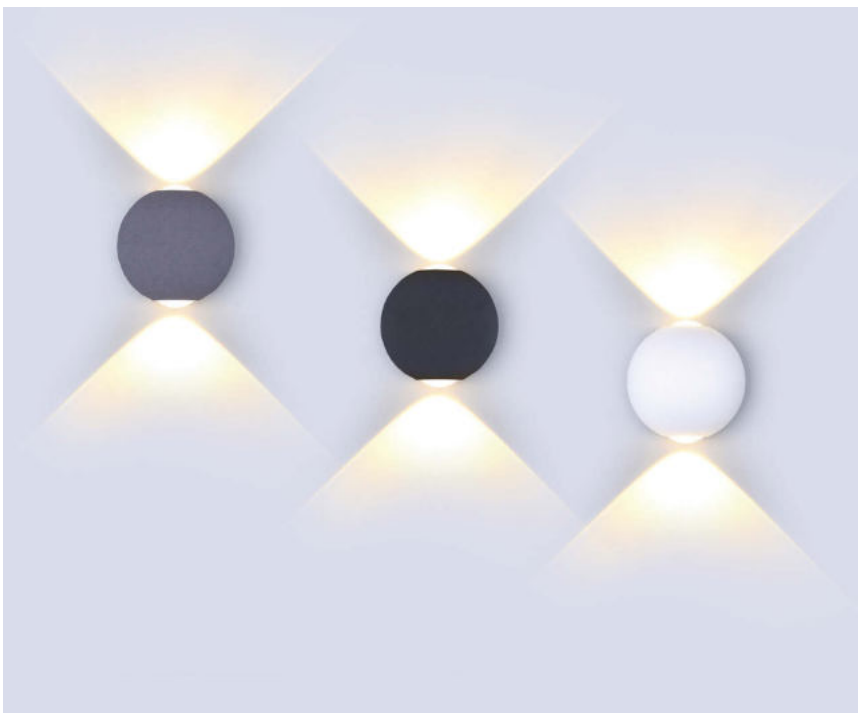

Grey

SKU: 7083 - 3000K Warm White 3800157616423
SKU: 7092 - 4000K Day White 3800157616928

Round-Bridgelux
6W VT-756

Sensor Compatible:	Yes
Voltage/Frequency:	AC:220-240V,50/60Hz
Luminous Flux:	660lm
IP Rating:	IP65
CRI:	>80

PF:	>0.45
Beam Angle:	Adjustable 5°-120°
Body Type:	Aluminium
Dimension:	140x115x100mm
Box Qty:	20 Pcs