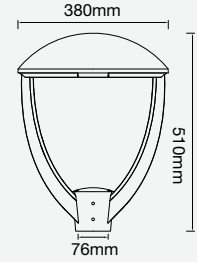

Garden Light

VT-55-1

SKU: 782 | 4000K DAY WHITE

WATTS	LUMENS	WEIGHT	BOX QTY.
50w	6500	8.36	1 pcs

130
Lumen/W