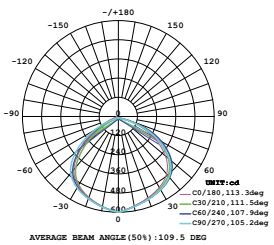

LUMINOUS INTENSITY DISTRIBUTION DIAGRAM