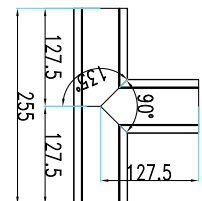

SILVER: SKU:392 | 4000K DAY WHITE
WHITE: SKU:391 | 4000K DAY WHITE

16W
VT-7-41-X