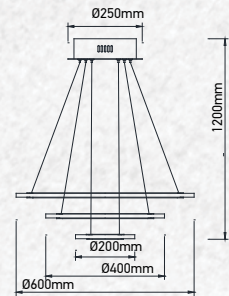

|             |                |
|-------------|----------------|
| No. of LED: | 240 pcs        |
| Material :  | Steel+PC       |
| Unit GW :   | 3.90 Kg        |
| Life Span:  | 20,000 Hours   |
| Size :      | 400X210X1000mm |
| Box Qty:    | 1Pcs           |