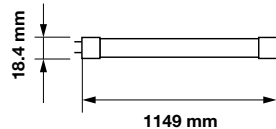

T5-Glass Plastic-120cm

16w VT-1225

SKU: 6320 - 4000K Day White 3800157619295
SKU: 6321 - 6500K White 3800157619301

EQ. Watts:	28w
Voltage/Frequency:	AC:220-240V,50Hz
Luminous Flux:	1600lm
LED Type:	SMD
CRI:	>80

PF:	>0.5
Beam Angle:	160°
Body Type:	Glass with PET
Holder:	G5
Instant start :	0-100% in < 1s

On/Off:	>15,000
Life span:	20,000 Hours
Gross weight:	208g
Dimension:	18.4x1149mm
Box Qty:	25 Pcs