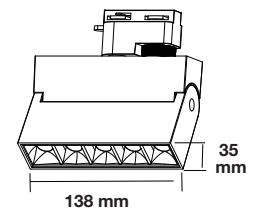

MODEL	WATTS	LUMENS	PF	CRI	BOX QTY.	BEAM ANGLE
VT-431-B	25W	2000	>0.9	>90	20 pcs	30°

SKU: 20006 | 2700K WARM WHITE
SKU: 20007 | 4000K DAY WHITE