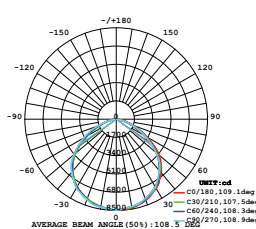

LUMINOUS INTENSITY DISTRIBUTION DIAGRAM