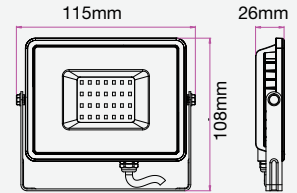

VT-10-G

- SKU: 430 | 3000K WARM WHITE
- SKU: 431 | 4000K DAY WHITE
- SKU: 432 | 6400K WHITE

WATTS	LUMENS	BOX QTY.
10w	800	20 pcs