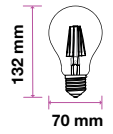

Amber Filament-A70-E27

12.5W_{VT-2123}

SKU: 7457 - 2200K Warm White 3800157637862

EQ. Watts:	85w
Voltage/Frequency:	AC:220-240V,50Hz
Luminous Flux:	1240lm
Commercial Type:	A70

LED Type:	Filament
CRI:	>80
PF:	>0.5
Base:	E27

Beam Angle:	330°
Body Type:	Glass
Dimension:	70x132mm
Box Qty:	50 Pcs

Filament-ST64-E27

4W_{VT-2185}

SKU: 7474 - 1800K Warm White 3800157640312

EQ. Watts:	20w
Voltage/Frequency:	AC:220-240V, 50Hz
Luminous Flux:	200lm
Commercial Type:	ST64

LED Type:	Filament
CRI:	>80
PF:	>0.5
Base:	E27

Beam Angle:	300°
Body Type:	Glass
Dimension:	64x150mm
Box Qty:	50 Pcs

Filament-ST64-E27

4W_{VT-1964}

SKU: 4361 - 2200 Warm White 3800157602747

EQ. Watts:	40w
Voltage/Frequency:	AC:220-240V, 50Hz
Luminous Flux:	350lm
Commercial Type:	ST64

LED Type:	Filament
CRI:	>80
PF:	>0.4
Base:	E27

Beam Angle:	300°
Body Type:	Glass
Dimension:	64x138mm
Box Qty:	50 Pcs

Amber Cover -Filament-ST64-B22

4W_{VT-2145D}

SKU: 7420 - 2200K Warm White 3800157633086

EQ. Watts:	25w
Voltage/Frequency:	AC:220-240V,50Hz
Luminous Flux:	350lm
Commercial Type:	ST64

LED Type:	Filament
CRI:	>80
PF:	>0.5
Base:	B22

Beam Angle:	300°
Body Type:	Glass
Dimension:	64x138mm
Box Qty:	100 Pcs

Amber Cover -Filament-ST64-E27

5W_{VT-2065}

SKU: 7218 - 2200K Warm White 3800157617260

EQ. Watts:	30w
Voltage/Frequency:	AC:220-240V,50Hz
Luminous Flux:	300lm
Commercial Type:	ST64

LED Type:	Filament
CRI:	>80
PF:	>0.5
Base:	E27

Beam Angle:	300°
Body Type:	Glass
Dimension:	64x140mm
Box Qty:	100 Pcs