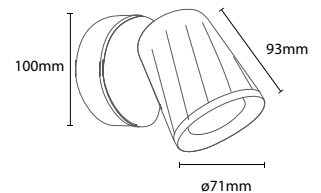

Tripple Head

13.5W VT-813-B

SKU: 8271 - 3000K Warm White
SKU: 8273 - 4000K Day White

3800157627214
3800157627238

Sensor Compatible:	Yes
Voltage/Frequency:	AC:220-240V,50/60Hz
Luminous Flux:	1080lm
IP Rating:	IP20
CRI:	>80

PF:	>0.5
Beam Angle:	100°
Body Type:	Plastic+Metal
Dimension:	600x100x94mm
Box Qty:	12 Pcs