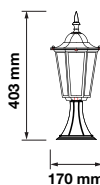

Stand Lamp

VT-753-W

SKU: 7075

3800157616287

Voltage: AC:220-240V,50Hz

Max.Watts: 40W

IP Rating: IP44

Holder: E27

Color of Fixture: Matt White

Body Type: Aluminium+Glass

Size: 170x403mm

Box Qty: 10 Pcs