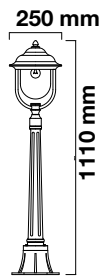

Pole Lamp

VT-851

SKU: 7530

3800157630061

Voltage: AC:220-240V,50Hz

Max.Watts: 60W

IP Rating: IP44

Holder: E27

Color of Fixture: Black

Body Type: Aluminium+PC

Size: 250x1110mm

Box Qty: 1 Pcs