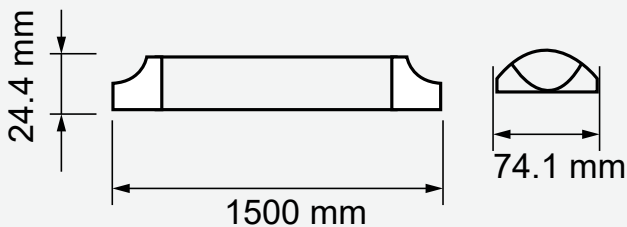

*Super***BRIGHT**
160
LUMENS/W