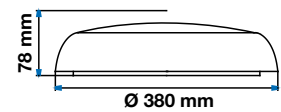

CCT Bulkhead with Sensor

This range of CCT Bulkhead are recommended for purposes of increasing security in garages, walkways, and parking areas. With competitive detection range and dimmable functions, these Dome Lights exhibit exceptional performance in outdoor security lighting.

- **AC:200-240V,50/60Hz**
- **30,000 hrs Lifespan**
- **120° Beam Angle**
- **PC Body**
- **Detection Angle:Ceiling/Wall Mounted-360°/120°**
- **Detection Distance:3-6M, 6-10M Optional**
- **Detection Range:Max DI 0M*6M**
- **Hold Time:5s,90s,5min,10min customized**
- **Daylight Sensor:Day,2lux,10lux,50lux optional**
- **Dimmable Function:Yes,0%,10%,20%,30% optional**
- **Standby period:0s,10s,10min optional**
- **Manual Override:Available by dial switch**
- **Detection Motion Speed:0.5-3m/s**

5 YEAR WARRANTY*

MODEL	WATTS	LUMENS	BOX QTY.	SKU: 20089 | 3IN1
VT-14SS	14w	1400	10 pcs	UNIT COLOR: WHITE

MODEL	WATTS	LUMENS	BOX QTY.	SKU: 20094 | 3IN1
VT-24SS	20w	1850	10 pcs	UNIT COLOR: WHITE

Changeable cover and rim options available

SKU: 11230

SKU: 11225

SKU: 11231