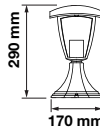

Color of Fixture: Black

Body Type: Aluminium+PC

Size: 250x1110mm

Box Qty: 1 Pcs