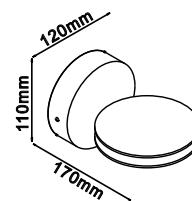

Black

SKU: 8219 - 3000K Warm White 3800157623360
SKU: 8220 - 4000K Day White 3800157623377