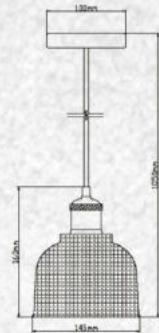

Red Glass-Metal Series

Model: VT-7150-RG
SKU: 3731
EAN: 3800157611046
Size: 145x160x1050mm
Box Qty: 12Pcs
Material: Glass+Metal