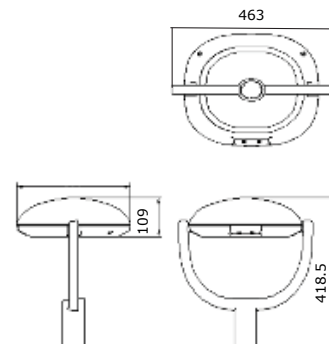

CLASS I,TYPE III-M LENS Garden Light

VT-895

SKU: 8679 | 5700K WHITE

WATTS	LUMENS	BOX QTY.
50w	6750	1 pcs

130
Lumen/W