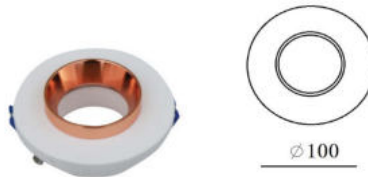

Fitting-Recessed-1XGU10

Model No	VT-862-MRP
SKU:	3123
Base:	GU10
Material:	Gypsum with metal
Shape:	Round
Color of Fixture:	White+Matt Rose Gold
Dimension:	ø100x40mm
Cutting Size:	ø80mm
EAN:	3800157634489
Box Qty:	24 pcs