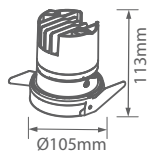

Cutting Size
Ø95mm

Sensor Compatible:	Yes
Voltage/Frequency:	AC:220-240V,50Hz
Luminous Flux:	1000lm
LED Type:	COB-CREE
CRI:	>95
PF	>0.6

Beam Angle:	0-27°
Body Type:	Aluminium
Dimension:	Ø105x113mm
Cutting Size:	Ø95mm
Box Qty:	12 Pcs

Hotel Downlight-COB

35w VT-2936

SKU: 1477 - 3000K Warm White 3800157644105
SKU: 1478 - 4000K Day White 3800157644112