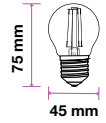

Color Bulbs-G45-E27

2W VT-2132-R

SKU: 7413 - Red 3800157630290

EQ. Watts:	10w
Voltage/Frequency:	AC:220-240V,50Hz
Luminous Flux:	60lm
Commercial Type:	G45

LED Type:	Filament
CRI:	>80
PF:	>0.4
Base:	E27

Beam Angle:	300°
Body Type:	Glass
Dimension:	45x75mm
Box Qty:	100 Pcs

Clear Glass-Filament-P45-E14

4W VT-1996D

SKU: 4394 - 2700K Warm White 3800157604314

EQ. Watts:	30w
Voltage/Frequency:	AC:220-240V,50Hz
Luminous Flux:	320lm
Commercial Type:	P45

LED Type:	Filament
CRI:	>80
PF:	>0.5
Base:	E14

Beam Angle:	300°
Body Type:	Glass
Dimension:	45x77mm
Box Qty:	100 Pcs

DIMMABLE

Clear Glass-Filament-P45-E14

4W VT-1996

SKU: 4300 - 2700K Warm White 3800230629944
SKU: 4425 - 4000K Day White 3800157606394
SKU: 4426 - 6400K White 3800157606394

EQ. Watts:	40w
Voltage/Frequency:	AC:220-240V,50Hz
Luminous Flux:	400lm
Commercial Type:	P45

LED Type:	Filament
CRI:	>80
PF:	>0.4
Base:	E14

Beam Angle:	300°
Body Type:	Glass
Dimension:	45x77mm
Box Qty:	100 Pcs

Clear Glass-Filament-Globe-E27

4W VT-1994D

SKU: 4399 - 2700K Warm White 3800157605021

EQ. Watts:	30w
Voltage/Frequency:	AC:220-240V,50Hz
Luminous Flux:	320lm
Commercial Type:	G125

LED Type:	Filament
CRI:	>80
PF:	>0.5
Base:	E27

Beam Angle:	300°
Body Type:	Glass
Dimension:	125x177mm
Box Qty:	20 Pcs

DIMMABLE

Clear Glass-Filament-Globe-E27

6W VT-2147

SKU: 7427 - 6400K White 3800157635288

EQ. Watts:	60w
Voltage/Frequency:	AC:220-240V,50Hz
Luminous Flux:	806lm
Commercial Type:	G125

LED Type:	Filament
CRI:	>80
PF:	>0.5
Base:	E27

Beam Angle:	300°
Body Type:	Glass
Dimension:	125x177mm
Box Qty:	20 Pcs