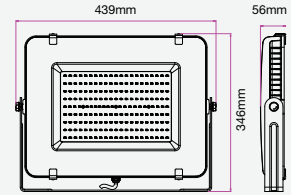

VT-200-W

SKU: 420 | 4000K DAY WHITE
SKU: 421 | 6400K WHITE

WATTS	LUMENS	BOX QTY.
200w	16000	2 pcs