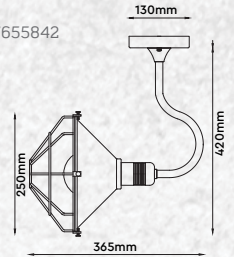

IP65 RATING

Wall Lamp

VT-720R   SKU : 8973   EAN Code: 3800157655842

Lampshade: **Natural ø250mm (Galvanized Iron)**
Bulb Holder: **Rose Gold ø49mm (Aluminum)**
Cable: **Black (H05RN-F-3x0.75mm²)**
Wall Lamp Arm: **Natural ø14mm (Galvanized Iron)**
Wall Mount: **Rose Gold ø130mm (Galvanized Iron)**
L/S Wire Guard: **Rose Gold ø256mm (Galvanized Iron)**
IP Rating: **IP65**
Holder Type: **E27**
Max Watts: **60W**
Box Qty: **4Pc**