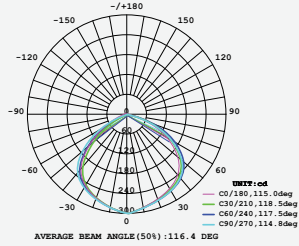

LUMINOUS INTENSITY DISTRIBUTION DIAGRAM