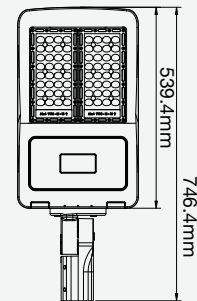

INVENTRONICS DRIVER

140
Lumen/W