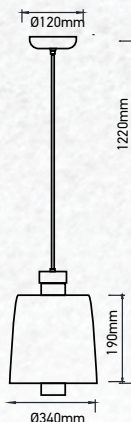

Pendant Light-White Lamp Shade

7W VT-7666-WH Built In LED

SKU: 3939 - 3000K Warm White 3800157629003
SKU: 3933 - 4000K Day White 3800157626613

Voltage/Frequency:	AC:220-240V,50Hz
Luminous Flux:	400lm
LED Type:	SMD
CRI:	>80
PF:	>0.5
Beam Angle:	120°
No. of LED:	14 pcs
Material :	Metal Finish
Unit GW :	2.4 Kg
Life Span:	30,000 Hours
Size :	Ø340xH190mm
Box Qty:	4Pcs