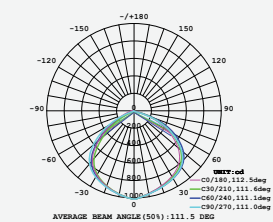

LUMINOUS INTENSITY DISTRIBUTION DIAGRAM