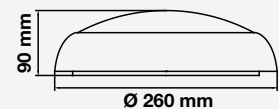

2D Bulkhead

Our resilient IP65 LED bulkheads make a good choice for outdoor residential, business, and industrial areas that need constant lighting since they can withstand weather, dust, and vandalism.

MODEL	WATTS	LUMENS	BOX QTY.	SKU: 815 | 4000K DAY WHITE
VT-08	8w	720	10 pcs	

MODEL	WATTS	LUMENS	BOX QTY.	SKU: 801 | 4000K DAY WHITE SKU: 802 | 6400K WHITE
VT-15	15w	1400	10 pcs	

2D Bulkhead with Emergency Battery Backup

These IP65 LED bulkheads are equipped with Ni-Cad batteries that automatically charges while in use. These fixtures can operate up to three (3) hrs on emergency situations.

- **AC:200-240V,50/60Hz**
- **>1.2 Watts Emergency Standby Watts**
- **60mA Battery Charging Current**
- **200mA Battery Discharging Current**
- **Ni-CD AA, 7.2V 1.0Ah Battery Type**
- **Green LED Charging indicate**
- **Including battery protection circuit & inhibiting mode**
- **PC Body type**
- **>3 hrs Emergency Operation time**
- **SMD LED Type**
- **30,000 hrs Lifespan**

3 YEAR
WARRANTY*

MODEL	WATTS	LUMENS	BOX QTY.	SKU: 816 | 4000K DAY WHITE
VT-11	10w	720	10 pcs	

MODEL	WATTS	LUMENS	BOX QTY.	SKU: 806 | 4000K DAY WHITE
VT-17	17w	1400	10 pcs