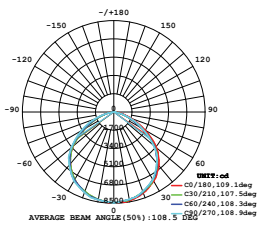

LUMINOUS INTENSITY DISTRIBUTION DIAGRAM