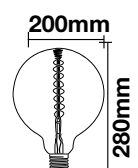

SpecialBulbs

Filament-G200-E27

8W VT-2158D

SKU: 7462 - 2000K Warm White 3800157637374

EQ. Watts:	40w
Voltage/Frequency:	AC:220-240V,50Hz
Luminous Flux:	500lm
Commercial Type:	G200

LED Type:	Filament
CRI:	>80
PF:	>0.5
Base:	E27

Beam Angle:	340°
Body Type:	Glass
Dimension:	200x280mm
Box Qty:	4 Pcs