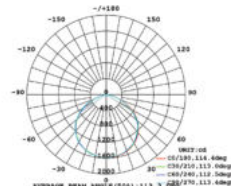

UFO-High Lumen-Meanwell Driver

100w VT-9107

SKU: 5588 - 6400K White

3800157622301

Sensor Compatible:	Yes
Voltage/Frequency:	AC:100-240V,50/60Hz
Luminous Flux:	13000lm
LED Type:	SMD
CRI:	>70
PF:	>0.9
Beam Angle:	90°
Body Type:	Die Cast Aluminium
IP Rating:	IP65
Dimension:	280x165mm
Box Qty:	4 Pcs

90° BEAM ANGLE

5 YEAR WARRANTY

1-10V DIMMABLE

IP65 RATING

UFO-High Lumen-Meanwell Driver

500w VT-9500

SKU: 5607 - 4000K Day White

3800157625050

SKU: 5608 - 6400K White

3800157625067

Sensor Compatible:	Yes
Voltage/Frequency:	AC:90-295V,50Hz
Luminous Flux:	65000lm
LED Type:	SMD
CRI:	>80
PF:	>0.9
Beam Angle:	120°
Body Type:	Die Cast Aluminium
IP Rating:	IP65
Dimension:	Ø360
Box Qty:	1 Pcs

120° BEAM ANGLE

5 YEAR WARRANTY

1-10V DIMMABLE

IP65 RATING

UFO-Highbay-120°

50w VT-9065-W

SKU: 5609 - 3000K Warm White

3800157626507

SKU: 5611 - 6400K White

3800157626521

Sensor Compatible:	Yes
Voltage/Frequency:	AC:220-240V,50Hz
Luminous Flux:	4000lm
LED Type:	SMD
CRI:	>70
PF:	>0.9
Beam Angle:	120°
Body Type:	Die Cast Aluminium
IP Rating:	IP44
Dimension:	220x114mm
Box Qty:	8 Pcs

120° BEAM ANGLE