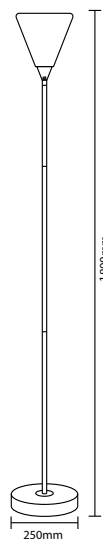

Voltage/Frequency:	AC:220-240V,50/60Hz
Body Type:	ABS+Metal
Dimension:	250x250x1800mm
Box Qty:	4 Pcs