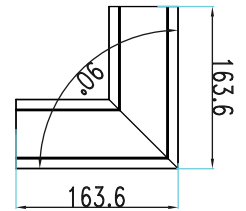

SILVER: SKU:386 | 4000K DAY WHITE
WHITE: SKU:385 | 4000K DAY WHITE

10W
VT-7-41-LN