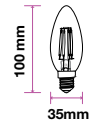

Frost Cover -Filament-Candle-E14

4W VT-1936

SKU: 4476 - 6400K White 3800157609104

EQ. Watts:	40w
Voltage/Frequency:	AC:220-240V,50Hz
Luminous Flux:	400lm
Commercial Type:	Candle

LED Type:	Filament
CRI:	>80
PF:	>0.4
Base:	E14

Beam Angle:	300°
Body Type:	Glass
Dimension:	35x100mm
Box Qty:	100 Pcs