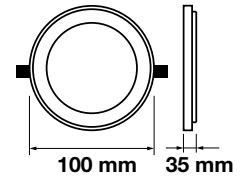

Glass Panel-Round

6w VT-602G RD

SKU: 4740 - 3000K Warm White 3800230622891
SKU: 6277 - 4000K Day White 3800157615754
SKU: 4739 - 6400K White 3800230622884

Cutting Size:
Ø75mm

Emergency Pack: Available
Voltage/Frequency: AC:100-240V,50/60Hz
Luminous Flux: 420lm
Beam Angle: 120°

LED Type: SMD
CRI: >80
PF: >0.9
Shape: Round

Body Type: Aluminium+Glass
Dimension: Ø100x35mm
Box Qty: 40 Pcs