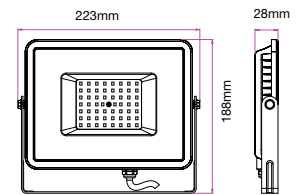

VT-50-1-W

SKU: 952 | 6400K WHITE

WATTS	LUMENS	BOX QTY.
50w	4000	8 pcs