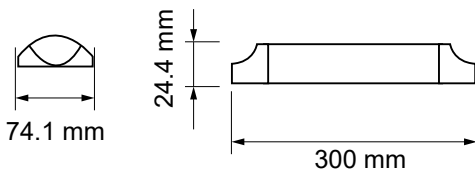

1
FEET

120
Lumen/W