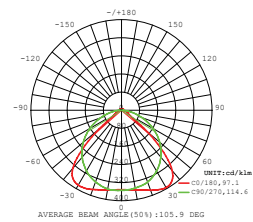

V-TAC PERFORMANCE
160
LUMENS/WATT

PRO series

MODEL	WATTS	CRI	LUMENS	PF	SIZE
VT-4551D	50w	>80	8000	>0.9	1500mm

LINEAR MASTER TRUNKING
SKU: 1360 | 4000K DAY WHITE

90° LENS

DIMMABLE