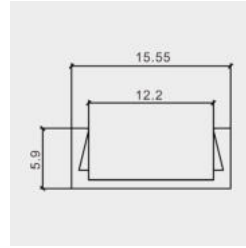

Aluminium Profiles-Milky

Model No:	VT-9327
SKU:	3370
Dimension:	x2000x16mmx7mm
Color of Fixture:	Milky
EAN:	3800157645553
Box Qty.	200 Pcs