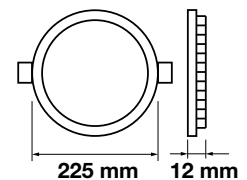

Cutting Size: ø210mm

SKU: 724 | 3000K WARM WHITE
SKU: 725 | 4000K DAY WHITE
SKU: 726 | 6400K WHITE

MODEL	WATTS	LUMENS	BOX QTY.
VT-624RD	24w	2000	10 pcs