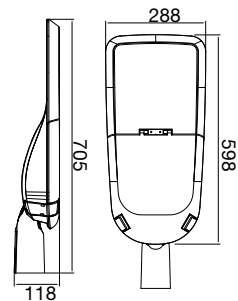

VT-120ST

SKU: 542 | 4000K DAY WHITE

WATTS	LUMENS	BOX QTY.
120w	15600	1 pcs

130
Lumen/W