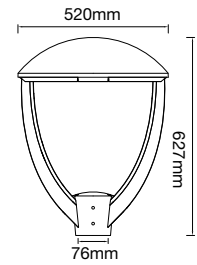

Garden Light

VT-105

SKU: 783 | 4000K DAY WHITE

WATTS	LUMENS	WEIGHT	BOX QTY.
100w	13000	13.28	1 pcs

130
Lumen/W