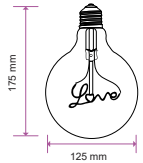

EQ. Watts:	30w
Voltage/Frequency:	AC:220-240V, 50Hz
Luminous Flux:	70lm
Commercial Type:	G125

LED Type:	Filament
CRI:	>80
PF:	>0.45
Base:	E27

Beam Angle:	300°
Body Type:	Glass
Dimension:	Ø125x175mm
Box Qty:	50 Pcs