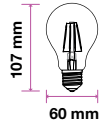

LED Candle Bulbs

5.5W VT-2106

SKU: 7291 - 2700K Warm White 3800157623810
SKU: 7293 - 6400K White 3800157623834

EQ. Watts:	40w
Voltage/Frequency:	AC:220-240V,50Hz
Luminous Flux:	470lm
Commercial Type:	Candle

LED Type:	SMD
CRI:	>80
PF:	>0.5
Base:	E14

Beam Angle:	200°
Body Type:	ThermoPlastic
Dimension:	37x100mm
Box Qty:	50 Pcs