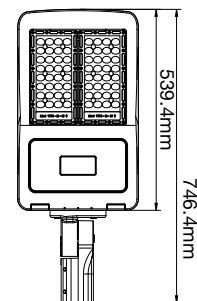

INVENTRONICS DRIVER

140
Lumen/W