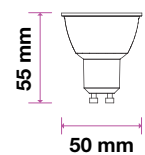

MODEL WATTS EQ.WATTS LUMENS BASE BOX QTY.
VT-292 **8w** **80w** **720** **GU10** **200 pcs**
SKU: 872 | 3000K WARM WHITE
SKU: 873 | 4000K DAY WHITE
SKU: 874 | 6400K WHITE