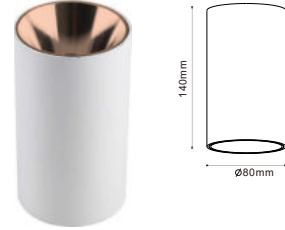

Fitting Round-GU10

Model No	VT-882-RRG
SKU:	8592
Base:	GU10
Material:	Aluminium + PC
Shape:	Round
Color of Fixture:	White frame + Rose gold reflector
Dimension:	ø80x140mm
Cutting Size:	NA
EAN:	3800157651974
Box Qty:	50 Pcs