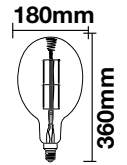

SpecialBulbs

Filament-BF180-E27
8W VT-2178D
SKU: 7464 - 2000K Warm White 3800157637398

EQ. Watts: **50w**
Voltage/Frequency: **AC:220-240V,50Hz**
Luminous Flux: **600lm**
Commercial Type: **BF180**

LED Type: **Filament**
CRI: **>80**
PF: **>0.5**
Base: **E27**

Beam Angle: **340°**
Body Type: **Glass**
Dimension: **180x360mm**
Box Qty: **6 Pcs**