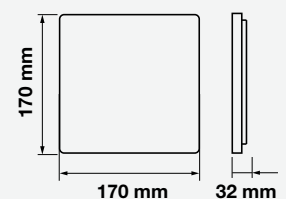

Cutting Size: 75-100mm

SKU: 742 | 3000K WARM WHITE
SKU: 743 | 4000K DAY WHITE
SKU: 744 | 6400K WHITE

MODEL	WATTS	LUMENS	BOX QTY.
VT-625SQ	24w	1800	20 pcs