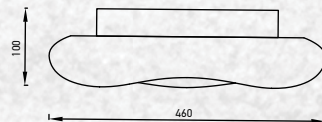

Designer Series Surface-Color Changing

32W VT-7462

SKU: 3967 -3IN1

3800157636612

Voltage/Frequency: AC:220-240V,50Hz

Luminous Flux: 3100lm

LED Type: SMD

CRI: >80

PF: >0.9

Beam Angle: 120°

No. of LED: 384 pcs

Material : PC

Unit GW : 2.90 kgs

Life Span: 30,000 Hours

Size : 460x100mm

Box Qty: 1Pcs