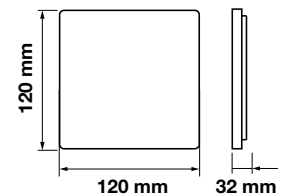

LED MINI PANELS

Square Adjustable Panel

V-TAC's new innovative adjustable mini panels are equipped with adjustable clips for a flexible cutting size of up to 200 mm. Built with the most stable drivers in the market, have low maintenance panels without the flashes and the flickers. These slim & modern panels lights up all the way to the edges, giving a contemporary lighting effect that is ideal for residential, office, or commercial indoor lighting.

- **Adjustable(Cut out) Panel**
- **SMD LED Type**
- **20,000 hrs Lifespan**
- **120° Beam Angle**
- **AC:85-265V,50/60Hz**
- **CRI: >80**
- **Aluminium Body**
- **On/Off Cycle: >15000**

5 YEAR WARRANTY*

SKU: 730 | 3000K WARM WHITE
SKU: 731 | 4000K DAY WHITE
SKU: 732 | 6400K WHITE

MODEL	WATTS	LUMENS	BOX QTY.
VT-610SQ	12w	750	20 pcs

Cutting Size: 75-100mm

SKU: 736 | 3000K WARM WHITE
SKU: 737 | 4000K DAY WHITE
SKU: 738 | 6400K WHITE

MODEL	WATTS	LUMENS	BOX QTY.
VT-619SQ	18w	1350	20 pcs