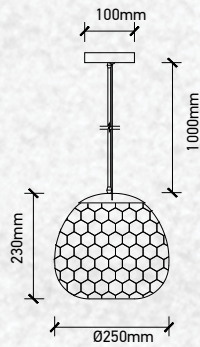

Model:	VT-7254
SKU:	3882
EAN:	3800157621007
Size:	Ø250x230x1000mm
Box Qty:	8Pcs
Material:	Glass+Metal

Designer Glass-Transparent