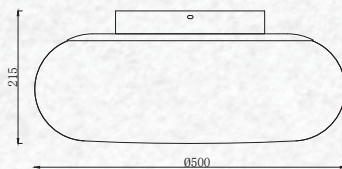

Ceiling Lamp-TRIAC Dimmable

40W VT-7503

SKU: 40061 - 3000K Warm White 3800157640541

Voltage/Frequency:	AC:220-240V
Luminous Flux:	3100lm
LED Type:	SMD
CRI:	>80
PF:	>0.9
Beam Angle:	120°
No. of LED:	216 pcs
Material :	PC + Iron
Unit GW :	3.8 kgs
Life Span:	30,000 Hours
Size :	ø500x215mm
Box Qty:	1Pcs