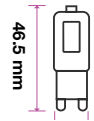

Capsules-G9

2.5W VT-1946

SKU: 4466 - 3000K Warm White 3800157609005
SKU: 4467 - 4000K Day White 3800157609012
SKU: 4468 - 6400K White 3800157609029

EQ. Watts:	25w
Voltage/Frequency:	AC:220-240V,50Hz
Luminous Flux:	200lm
LED Type:	SMD

CRI:	>80
PF:	>0.4
Base:	G9
Beam Angle:	300°

Body Type:	Plastic
Dimension:	16.5x46.5mm
Box Qty:	400 Pcs