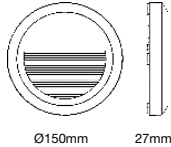

Step Light-Round-IP65
2W VT-1142-G

SKU: 1317 - 3000K Warm White 3800157620451
SKU: 1316 - 4000K Day White 3800157620444

IP65
RATING

Sensor Compatible: **Yes**
Voltage/Frequency: **AC:100-240V,50/60Hz**
Luminous Flux: **60lm**
LED Type: **SMD**
CRI: **>80**
PF: **>0.5**

Beam Angle: **55°**
Body Type: **PC**
Color of Fixture: **Black**
Shape: **Round**
Dimension: **150x27mm**
Cutting Size: **N/A**
Box Qty: **50 Pcs**