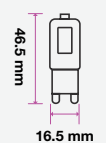

MODEL	WATTS	EQ.WATTS	LUMENS	BASE	BOX QTY.
VT-203	2.5w	20w	200	G9	200 pcs

- SKU: 243 | 3000K WARM WHITE
- SKU: 244 | 4000K DAY WHITE
- SKU: 245 | 6400K WHITE