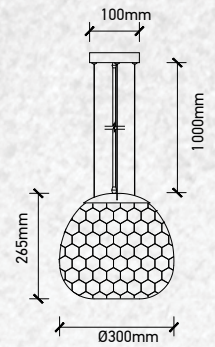

Model:	VT-7306
SKU:	3883
EAN:	3800157621014
Size:	Ø300x265x1000mm
Box Qty:	8Pcs
Material:	Glass

Designer Glass-Transparent