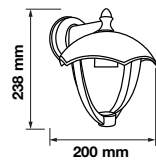

Wall Lamp

VT-731

SKU: 7047

3800157610407

Voltage: AC:220-240V,50Hz

Max.Watts: 40W

IP Rating: IP44

Holder: E27

Color of Fixture: Black

Body Type: Aluminium+Plastic

Size: 200x238mm

Box Qty: 6 Pcs