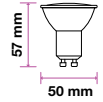

Spotlights-GU10-Milky Cover-110°

5W VT-1975

SKU: 1685 - 3000K Warm White 3800157606240
SKU: 1686 - 4000K Day White 3800157606257
SKU: 1687 - 6000K White 3800157606264

EQ. Watts: 35w
Voltage/Frequency: AC:220-240V,50Hz
Luminous Flux: 400lm
LED Type: SMD

CRI: >80
PF: >0.4
Base: GU10
Beam Angle: 110°

Body Type: Plastic
Dimension: 50x57mm
Box Qty: 200 Pcs

Reflector-Square

5W VT-1100SQ

SKU: 7332 - 3000K Warm White 3800157624855

EQ. Watts: 35w
Voltage/Frequency: AC:100-240V,50/60Hz
Luminous Flux: 350lm
LED Type: SMD

CRI: >80
PF: >0.4
Base: N/A
Beam Angle: 68°

Body Type: ABS+PC
Dimension: 90x90x45mm
Box Qty: 50 Pcs

GU10-3PC Pack-Fitting

5W VT-3333

SKU: 8881 - 3000K Warm White 3800157650038
SKU: 8882 - 4000K Day White 3800157650045
SKU: 8883 - 6400K White 3800157650052

EQ. Watts: 35w
Voltage/Frequency: AC:200-240V,50/60Hz
Luminous Flux: 400lm
LED Type: SMD

CRI: >80
PF: >0.5
Base: GU10
Beam Angle: 110°

Body Type: Plastic + Ferrum
Dimension: 120x99mm
Box Qty: 20 Pcs

GU10-3PC Pack-Fitting

5W VT-4444

SKU: 8884 - 3000K Warm White 3800157650069
SKU: 8885 - 4000K Day White 3800157650076
SKU: 8886 - 6400K White 3800157650083

EQ. Watts: 35w
Voltage/Frequency: AC:200-240V,50/60Hz
Luminous Flux: 400lm
LED Type: SMD

CRI: >80
PF: >0.5
Base: GU10
Beam Angle: 110°

Body Type: Plastic + Ferrum
Dimension: 120x99mm
Box Qty: 20 Pcs

Spotlights-GU10-3PC Pack

5W VT-2095

SKU: 7269 - 3000K Warm White 3800157623018
SKU: 7270 - 4000K Day White 3800157623025
SKU: 7271 - 6400K White 3800157623032

EQ. Watts: 35w
Voltage/Frequency: AC:220-240V,50Hz
Luminous Flux: 400lm
LED Type: SMD

CRI: >80
PF: >0.5
Base: GU10
Beam Angle: 110°

Body Type: Plastic
Dimension: 50x57mm
Box Qty: 60 Pcs