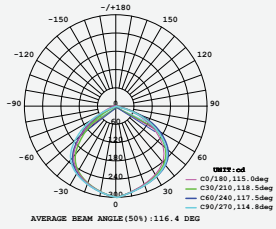

LUMINOUS INTENSITY DISTRIBUTION DIAGRAM