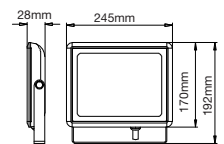

E Series-Black Body
50W VT-4051B

SKU: 5958 - 3000K Warm White 3800157625517
SKU: 5959 - 4000K Day White 3800157625524
SKU: 5960 - 6500K White 3800157625531

Sensor Compatible:	Yes
Voltage/Frequency:	AC:220-240V,50Hz
Luminous Flux:	4250lm
Color of Fixture:	Black
CRI:	>70
PF:	>0.9
IP Rating:	IP65
Beam Angle:	110°
Body Type:	Aluminium
Dimension:	245x192x28mm
Box Qty:	10 Pcs