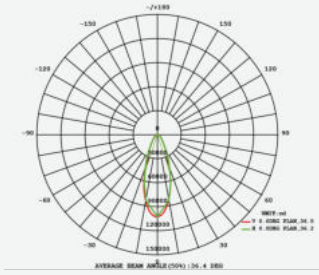

VT-500D

SKU: 490 | 5000K WHITE

WATTS	LUMENS	BEAM ANGLE	BOX QTY.
500w	67500	45°	1 pcs