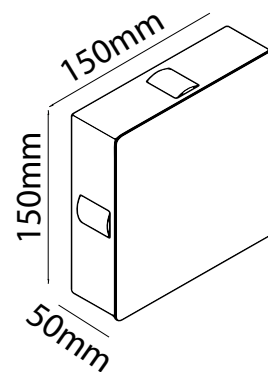

Square-IP65

4w VT-704

Sensor Compatible:	Yes
Voltage/Frequency:	AC:220-240V,50/60Hz
Luminous Flux:	440lm
IP Rating:	IP65
CRI:	>80

PF:	>0.5
Beam Angle:	4*60°
Body Type:	Aluminium+Acrylic
Dimension:	150x150x50mm
Box Qty:	20 Pcs