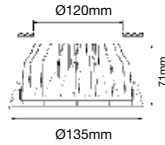

Sensor Compatible:	Yes
Voltage/Frequency:	AC:100-277V,50/60Hz
Luminous Flux:	1200lm
LED Type:	COB
CRI:	>80
PF:	>0.5

Beam Angle:	120°
Body Type:	PKW
Color of Fixture:	White
Shape:	Round
Dimension:	Ø135x71mm
Cutting Size:	Ø120mm
Box Qty:	27 Pcs

Reflector Series - High Lumen

20w VT-26201

SKU: 1273 - 3000K Warm White 3800157611954
SKU: 1274 - 4000K Day White 3800157611961
SKU: 1275 - 6400K White 3800157611978