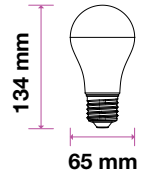

NEW

Thermoplastic Bulb

6.5W VT-2307

SKU: 2806 - 3000K WARM WHITE
SKU: 2807 - 4000K DAY WHITE
SKU: 2808 - 6400K WHITE

5 YEAR WARRANTY

SuperBRIGHT
160
LUMENS/W

EQ. WATTS: 75w
VOLTAGE/FREQUENCY: AC:220-240V, 50Hz
LUMINOUS FLUX: 1055lm
COMMERCIAL TYPE: A60

LED TYPE: SMD
CRI: >80
PF: >0.6
BASE: E27

BEAM ANGLE: 200°
BODY TYPE: Thermoplastic
DIMENSION: 60x110mm
BOX QTY: 100

NEW

Thermoplastic Bulb

9.5W VT-2310

SKU: 2809 - 3000K WARM WHITE
SKU: 2810 - 4000K DAY WHITE
SKU: 2811 - 6400K WHITE

5 YEAR WARRANTY

SuperBRIGHT
160
LUMENS/W

EQ. WATTS: 100w
VOLTAGE/FREQUENCY: AC:220-240V, 50Hz
LUMINOUS FLUX: 1521lm
COMMERCIAL TYPE: A60

LED TYPE: SMD
CRI: >80
PF: >0.6
BASE: E27

BEAM ANGLE: 200°
BODY TYPE: Thermoplastic
DIMENSION: 60x121mm
BOX QTY: 100

NEW

Thermoplastic Bulb

15W VT-2315

SKU: 2812 - 3000K WARM WHITE
SKU: 2813 - 4000K DAY WHITE
SKU: 2814 - 6400K WHITE

5 YEAR WARRANTY

SuperBRIGHT
160
LUMENS/W

EQ. WATTS: 150w
VOLTAGE/FREQUENCY: AC:220-240V, 50Hz
LUMINOUS FLUX: 2500lm
COMMERCIAL TYPE: A65

LED TYPE: SMD
CRI: >80
PF: >0.6
BASE: E27

BEAM ANGLE: 200°
BODY TYPE: Thermoplastic
DIMENSION: 65x134mm
BOX QTY: 100

NEW

Clear Filament Bulb

24W VT-2324

SKU: 2816 - 4000K DAY WHITE
SKU: 2817 - 6400K WHITE

2 YEAR WARRANTY

SuperBRIGHT
160
LUMENS/W

EQ. WATTS: 250w
VOLTAGE/FREQUENCY: AC:220-240V, 50Hz
LUMINOUS FLUX: 4000lm
COMMERCIAL TYPE: ED120

LED TYPE: Filament
CRI: >80
PF: >0.6
BASE: E27

BEAM ANGLE: 310°
BODY TYPE: Glass
DIMENSION: 120x300mm
BOX QTY: 20