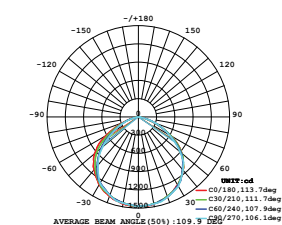

LUMINOUS INTENSITY DISTRIBUTION DIAGRAM