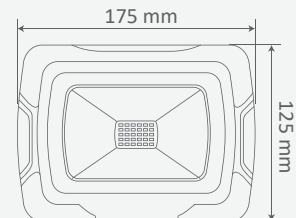

VT-10-R

SKU: 20038 | 4000K DAY WHITE
SKU:503 | 6400K WHITE

WATTS	LUMENS	BOX QTY.
10w	700	20 pcs