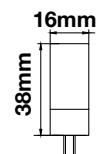

MODEL	WATTS	EQ.WATTS	LUMENS	BASE	BOX QTY.
VT-234	3.2w	30w	385	G4	200 pcs

- SKU: 131 | 3000K WARM WHITE
- SKU: 132 | 4000K DAY WHITE
- SKU: 133 | 6400K WHITE