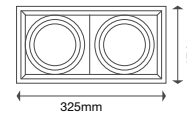

AR111-Accessories

Model No:	VT-7222-B	Dimension:	325x174 mm
SKU:	3582	Cutting Size:	167x305mm.
Base:	2XAR111	EAN:	3800157607070
Material:	Aluminium	Box Qty:	12 Pcs
Color of Fixture:	Black