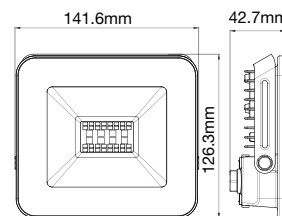

CCT and Dimming
VIA SMART PHONE APP

Voltage/Frequency:	AC:220-240V	IP Rating:	IP65
Luminous Flux:	1400lm	Beam Angle:	100°
Color of Fixture:	White	Body Type:	Aluminium
CRI:	>80	Dimension:	141.6x42.7x126.3mm
PF:	>0.9	Box Qty:	20 Pcs