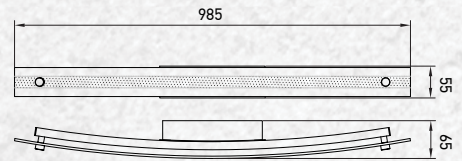

Mirror Surface Light-Chrome

18w VT-7021 **Built In LED**

SKU: 3903 - 4000K Day white 3800157621885

Voltage/Frequency:	AC:220-240V,50Hz
Luminous Flux:	1350lm
LED Type:	SMD
CRI:	>80
PF:	>0.8
Beam Angle:	120°

No. of LED:	90 pcs
Material :	Stainless Steel+Metal+PMMA
Unit GW :	1.28 Kg
Life Span:	20,000 Hours
Size :	940x65x65mm
Box Qty:	12Pcs