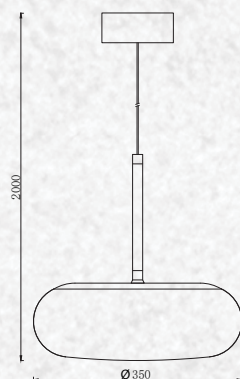

Designer Series-TRIAC Dimmable

25w VT-7351

SKU: 40021 - 3000K Warm White 3800157640503

Voltage/Frequency: AC:220-240V

Luminous Flux: 2100lm

LED Type: SMD

CRI: >80

PF: >0.9

Beam Angle: 120°

No. of LED: 132 pcs

Material : PC + Iron

Unit GW : 2.2 kgs

Life Span: 30,000 Hours

Size : ø350x2000mm

Box Qty: 1Pcs