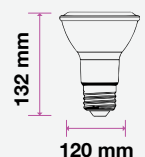

MODEL	WATTS	EQ.WATTS	LUMENS	BASE	SHAPE	BOX QTY.
VT-238	14w	120w	1100	E27	PAR38	30 pcs

- SKU: 150 | 3000K WARM WHITE
- SKU: 151 | 4000K DAY WHITE
- SKU: 152 | 6400K WHITE