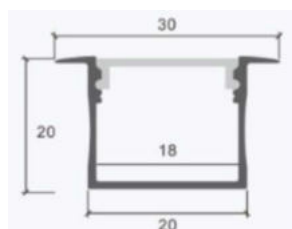

Aluminium Profiles-Milky

Model No: **VT-8119**

SKU: **3372**

Dimension: **2000x30x20mm**

Color of Fixture: **Milky**

EAN: **3800157648448**

Box Qty. **60 Pcs**