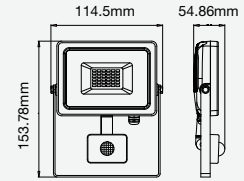

VT-10-S-B

NEW

- SKU: 436 | 3000K WARM WHITE
- SKU: 437 | 4000K DAY WHITE
- SKU: 438 | 6400K WHITE

WATTS	LUMENS	BOX QTY.
10w	800	20 pcs