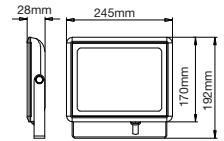

E Series-White Body
50W VT-4051W

SKU: 5961 - 3000K Warm White 3800157625548
SKU: 5962 - 4000K Day White 3800157625555
SKU: 5963 - 6500K White 3800157625562