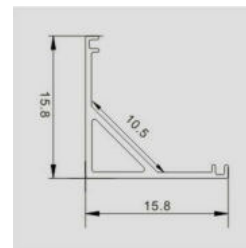

Aluminium Profiles-Milky

Model No:	VT-8109
SKU:	3353
Dimension:	2000x15.8x15.8mm
Color of Fixture:	Milky
EAN:	3800157636810

Aluminium Profiles-White Housing

Model No:	VT-8109-W
SKU:	3369
Dimension:	2000x15.8x15.8mm
Color of Fixture:	White
EAN:	3800157640190

Box Qty. 160 Pcs