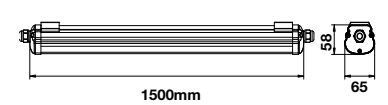

Voltage/Frequency: AC:200-240V,50/60Hz
Luminous Flux: 3840lm
LED Type: SMD
CRI: >70

PF: >0.9
Beam Angle: 120°
Body Type: PC
On/Off: >10,000

Life span: 20,000 Hours
Gross weight: 1.1 kg
Dimension: 1500x65x58mm
Box Qty: 12 Pcs