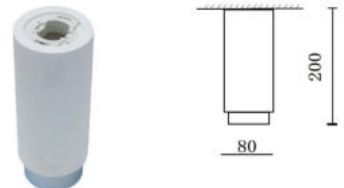

Fitting-Surface Metal-1XGU10

Model No	VT-865CHM
SKU:	3114
Base:	GU10
Material:	Gypsum with metal
Shape:	Round
Color of Fxture:	White+Chrome
Dimension:	ø200x80mm
Cutting Size:	N/A
EAN:	3800157634397
Box Qty:	9 pcs