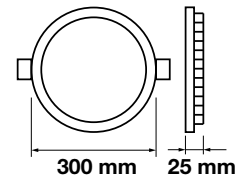

Cutting Size:
Ø285mm

Emergency Pack: Available
Voltage/Frequency: AC:85-265V,50/60Hz
Luminous Flux: 2000lm
Beam Angle: 120°

LED Type: SMD
CRI: >80
PF: >0.5
Shape: Round

Body Type: Aluminium+Satin Nickel
Dimension: Ø300x25mm
Box Qty: 10 Pcs