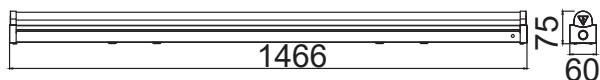

MODEL	WATTS	LUMENS	BOX QTY.
VT-8-44	40w	4800	12 pcs

SKU: 20068 | 4000K DAY WHITE
SKU: 20069 | 6400K WHITE

120
Lumen/W