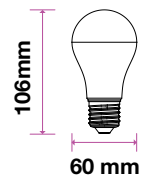

MODEL	WATTS	EQ.WATTS	LUMENS	BASE	SHAPE	BOX QTY.
VT-212	11w	75w	1055	E27	A60	100 pcs

SKU: 231 | 3000K WARM WHITE
SKU: 232 | 4000K DAY WHITE
SKU: 233 | 6400K WHITE