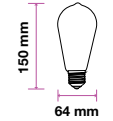

Filament-ST64-E27

4W_{VT-2185}

SKU: 7474 - 1800K Warm White 3800157640312

EQ. Watts:	20w
Voltage/Frequency:	AC:220-240V, 50Hz
Luminous Flux:	200lm
Commercial Type:	ST64

LED Type:	Filament
CRI:	>80
PF:	>0.5
Base:	E27

Beam Angle:	300°
Body Type:	Glass
Dimension:	64x150mm
Box Qty:	50 Pcs

Filament-ST64-E27

4W_{VT-1964}

SKU: 4361 - 2200 Warm White 3800157602747

EQ. Watts:	40w
Voltage/Frequency:	AC:220-240V, 50Hz
Luminous Flux:	350lm
Commercial Type:	ST64

LED Type:	Filament
CRI:	>80
PF:	>0.4
Base:	E27

Beam Angle:	300°
Body Type:	Glass
Dimension:	64x138mm
Box Qty:	50 Pcs