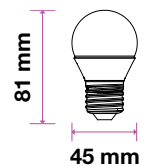

MODEL	WATTS	EQ.WATTS	LUMENS	BASE	SHAPE	BOX QTY.
VT-245	4.5w	40w	470	E27	G45	200 pcs

- SKU: 261 | 3000K WARM WHITE
- SKU: 262 | 4000K DAY WHITE
- SKU: 263 | 6400K WHITE