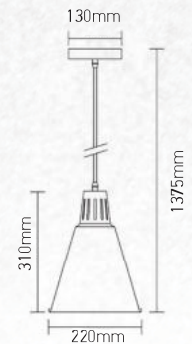

Aluminum-Sand finish-Grey

Model:	VT-7520-G
SKU:	3701
EAN:	3800157610742
Size:	220x310x1375mm
Box Qty:	4Pcs
Material:	Aluminium+Sand Finish