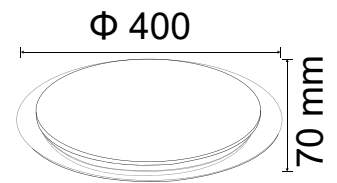

DIMMABLE
with remote

CCT CHANGING
With Remote Control

40W VT-8401

3000K- 20W | 1400lm
4000K- 40W | 2800lm
6400K- 20W | 1400lm

SKU:14741- 3IN1
3800157656542

Sensor Compatible: **Yes**
Voltage/Frequency: **AC:175-265V,50/60Hz**
IP Rating: **IP20**
CRI: **>80**
PF: **>0.9**

Beam Angle: **120°**

Color of Fixture: **White**

Body Type: **Plastic+Metal**

Shape: **Round**

Dimension: **465x75mm**

Box Qty: **10 Pcs**

DIMMABLE
with remote

CCT CHANGING
With Remote Control

60W VT-8555

3000K- 30W | 2100lm
4000K- 60W | 4200lm
6400K- 30W | 2100lm

SKU:14551- 3IN1
3800157656504

Sensor Compatible: **Yes**
Voltage/Frequency: **AC:175-265V,50/60Hz**
IP Rating: **IP20**
CRI: **>80**
PF: **>0.9**

Beam Angle: **120°**

Color of Fixture: **White**

Body Type: **Plastic+Metal**

Shape: **Round**

Dimension: **Ø565x75mm**

Box Qty: **5 Pcs**