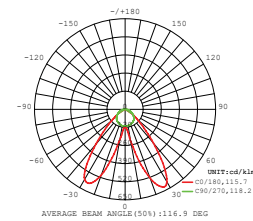

LINEAR MASTER TRUNKING
SKU: 1362 | 4000K DAY WHITE

DOUBLE ASYMMETRIC LENS

DIMMABLE