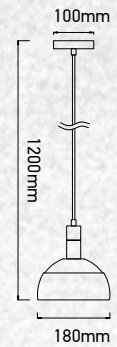

Pendant-Aluminium Shade-Pink

Model:	VT-7100-P
SKU:	3923
EAN:	3800157626187
Size:	180x100x1200mm
Box Qty:	12Pcs
Material:	Plastic+Aluminium

E14 HOLDER