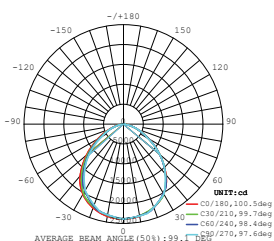

LUMINOUS INTENSITY DISTRIBUTION DIAGRAM