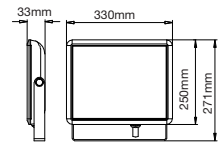

E Series-White Body
100w VT-40101W

SKU: 5967 - 3000K Warm White 3800157625609
SKU: 5968 - 4000K Day White 3800157625616
SKU: 5969 - 6500K White 3800157625623