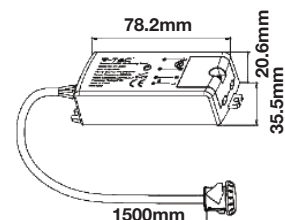

On/Off via the opening and closing of the door

Sensor Type:	Infrared
Colour:	White
Detection Range:	30°
Voltage:	AC:110-240V,50/60Hz
Rated Load:	Max 200W(LED)
Detection Distance:	5cm/6cm(<24°C)

Ambient Light:	
Body Type:	Plastic
IP Rating:	IP20
Dimension:	35.5x78.2x18.7mm
Box Qty:	100 Pcs