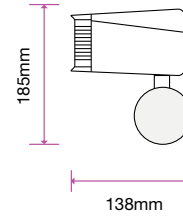

Tracklights-Black Body
40W VT-4540T

SKU: 1192 - 5000K Day White 3800230629555

Sensor Compatible:	Yes	Beam Angle:	22°
Voltage/Frequency:	AC:220-240V,50/60Hz	Color of Fixture:	Black
Luminous Flux:	2600lm	Body Type:	Aluminium
LED Type:	COB	Life span:	20,000 Hours
CRI:	>70	Dimension:	225x185x138mm
PF:	>0.9	Box Qty:	8 Pcs