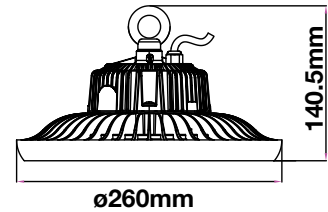

MODEL	WATTS	LUMENS	BEAM ANGLE	BOX QTY.
VT-9-114	100W	12000	120°	1 pcs

SKU: 20063 | 4000K DAY WHITE
SKU:20064 | 5000K WHITE

MODEL	WATTS	LUMENS	BEAM ANGLE	BOX QTY.
VT-9-151	150w	18000	120°	2 pcs

SKU: 558 | 4000K DAY WHITE
SKU: 559 | 6400K WHITE