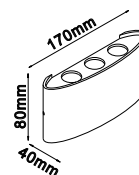

NEW

Black

SKU: 8684 - 4000K Day White 3800157654890

White

SKU: 8683 - 4000K Day White 3800157654883

Up-Down Lights

10W VT-815-B

Sensor Compatible:	Yes
Voltage/Frequency:	AC:220-240V,50Hz
Luminous Flux:	800lm
IP Rating:	IP54
CRI:	>80

PF:	>0.45
Beam Angle:	120°
Body Type:	Aluminum
Dimension:	200x130x100mm
Box Qty:	20 Pcs

Black

SKU: 8615 - 3000K Warm White 3800157652278
SKU: 8616 - 4000K Day White 3800157652285

White

SKU: 8613 - 3000K Warm White 3800157652254
SKU: 8614 - 4000K Day White 3800157652261

Up-Down Lights

6W VT-846-B

Sensor Compatible:	Yes
Voltage/Frequency:	AC:220-240V,50Hz
Luminous Flux:	540lm
IP Rating:	IP54
CRI:	>80

PF:	>0.6
Beam Angle:	Up150° / Down150°
Body Type:	Aluminium
Dimension:	170x40x80mm
Box Qty:	20 Pcs