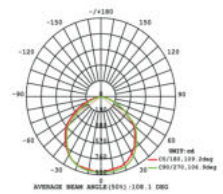

**IP65
RATING**

E Series-White Body

30W VT-4031W

SKU: 5955 - 3000K Warm White 3800157625487
SKU: 5956 - 4000K Day White 3800157625494
SKU: 5957 - 6500K White 3800157625500

Sensor Compatible:	Yes
Voltage/Frequency:	AC:220-240V,50Hz
Luminous Flux:	2550lm
Color of Fixture:	White
CRI:	>70
PF:	>0.9
IP Rating:	IP65
Beam Angle:	110°
Body Type:	Aluminium
Dimension:	185x163x26mm
Box Qty:	20 Pcs