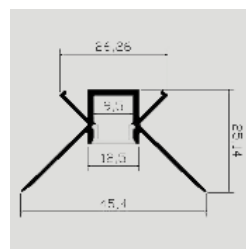

Aluminium Profiles-Milky-Set

Model No:	VT-8104
SKU:	3362
Dimension:	2000mm
Color of Fixture:	Milky
EAN:	3800157637022
Box Qty.	30 Pcs