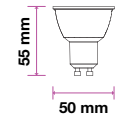

DIMMABLE

|            |           |
|------------|-----------|
| Body Type: | Plastic   |
| Dimension: | 50x56.5mm |
| Box Qty:   | 200 Pcs   |