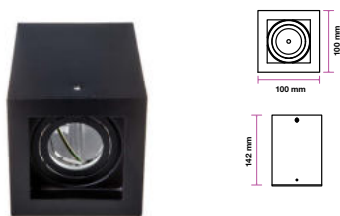

Fitting-Square-GU10

Model No	VT-797-B
SKU:	3631
Base:	GU10
Material:	Die Cast Aluminium
Shape:	Square
Color of Fxture:	Black
Dimension:	100x100x142mm
Cutting Size:	N/A
EAN:	3800157612081
Box Qty:	50 Pcs