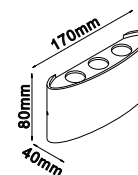

NEW

Black

SKU: 8684 - 4000K Day White 3800157654890

White

SKU: 8683 - 4000K Day White 3800157654883

Up-Down Lights

10W VT-815-B

Sensor Compatible:	Yes
Voltage/Frequency:	AC:220-240V,50Hz
Luminous Flux:	800lm
IP Rating:	IP54
CRI:	>80

PF:	>0.45
Beam Angle:	120°
Body Type:	Aluminum
Dimension:	200x130x100mm
Box Qty:	20 Pcs

Black

SKU: 8615 - 3000K Warm White 3800157652278
SKU: 8616 - 4000K Day White 3800157652285

White

SKU: 8613 - 3000K Warm White 3800157652254
SKU: 8614 - 4000K Day White 3800157652261

Up-Down Lights

6W VT-846-B

Sensor Compatible:	Yes
Voltage/Frequency:	AC:220-240V,50Hz
Luminous Flux:	540lm
IP Rating:	IP54
CRI:	>80

PF:	>0.6
Beam Angle:	Up150° / Down150°
Body Type:	Aluminium
Dimension:	170x40x80mm
Box Qty:	20 Pcs