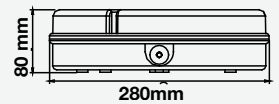

MODEL	WATTS	LUMENS	BOX QTY.
VT-22	15w	1450l	10 pcs

SKU: 819 | 4000K DAY WHITE

VANDAL-PROOF