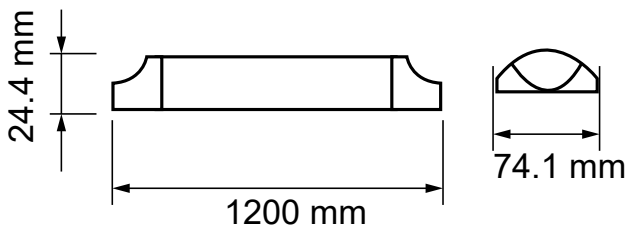

*Super***BRIGHT**
160
LUMENS/W

MODEL	WATTS	LUMENS	WEIGHT-KG	BOX QTY.
VT-8338	38w	6080lm	0.57	30 pcs

SKU: 6493 - 3000K WARM WHITE
SKU: 6494 - 4000K DAY WHITE
SKU: 6495 - 6400K WHITE