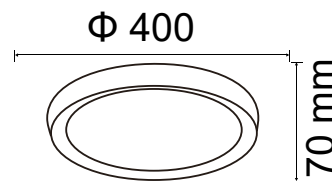

DIMMABLE
with remote

CCT CHANGING
With Remote Control

Domelight-Remote Control-CCT Changeable

60w **VT-8502**

3000K- 30W | 2100lm
4000K- 60W | 4200lm
6400K- 30W | 2100lm

SKU:14751-3IN1
3800157656627

Sensor Compatible:	Yes
Voltage/Frequency:	AC:175-265V,50/60Hz
IP Rating:	IP20
CRI:	>80
PF:	>0.9

Beam Angle:	120°
Color of Fixture:	White
Body Type:	Plastic+Metal
Shape:	Round
Dimension:	510x75mm
Box Qty:	6 Pcs