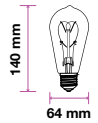

Amber Cover -Filament-ST64-E27