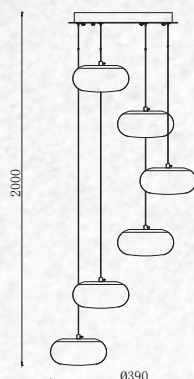

Designer Series-TRIAC Dimmable

72w VT-7390

SKU: 40011 - 3000K Warm White 3800157640497

Voltage/Frequency: AC:220-240V

Luminous Flux: 6500lm

LED Type: SMD

CRI: >80

PF: >0.9

Beam Angle: 120°

No. of LED: 432 pcs

Material : PC + Iron

Unit GW : 6.2 kgs

Life Span: 30,000 Hours

Size : ø390x2000mm

Box Qty: 1Pcs