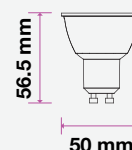

MODEL	WATTS	EQ.WATTS	LUMENS	BASE	BOX QTY.
VT-2335	5w	75	800	GU10	200 pcs
SKU: 2837 | 3000K WARM WHITE SKU: 2838 | 4000K DAY WHITE SKU: 2839 | 6400K WHITE