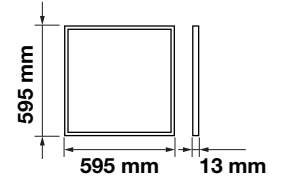

Emergency Pack:	Available
Voltage/Frequency:	AC:200-240V,50/60Hz
Luminous Flux:	5400lm
Beam Angle:	120°

LED Type:	SMD
CRI:	>80
PF:	>0.9
Shape:	Square

Body Type:	Aluminium+PMMA+PP
Dimension:	595x595x13mm
Box Qty:	6 Pcs