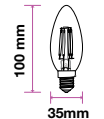

Cross Filament-Candle-E14

4W VT-1924C

SKU: 71031 - 6400K White 3800157624244

EQ. Watts:	35w
Voltage/Frequency:	AC:220-240V,50Hz
Luminous Flux:	350lm
Commercial Type:	Candle

LED Type:	Filament
CRI:	>80
PF:	>0.4
Base:	E14

Beam Angle:	300°
Body Type:	Glass
Dimension:	35x100mm
Box Qty:	100 Pcs