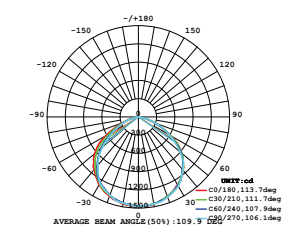

LUMINOUS INTENSITY DISTRIBUTION DIAGRAM