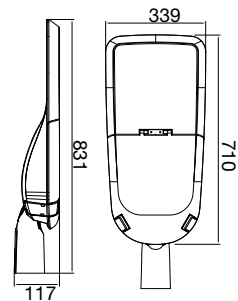

VT-200ST

SKU: 544 | 4000K DAY WHITE

WATTS	LUMENS	BOX QTY.
200w	26000	1 pcs

130
Lumen/W