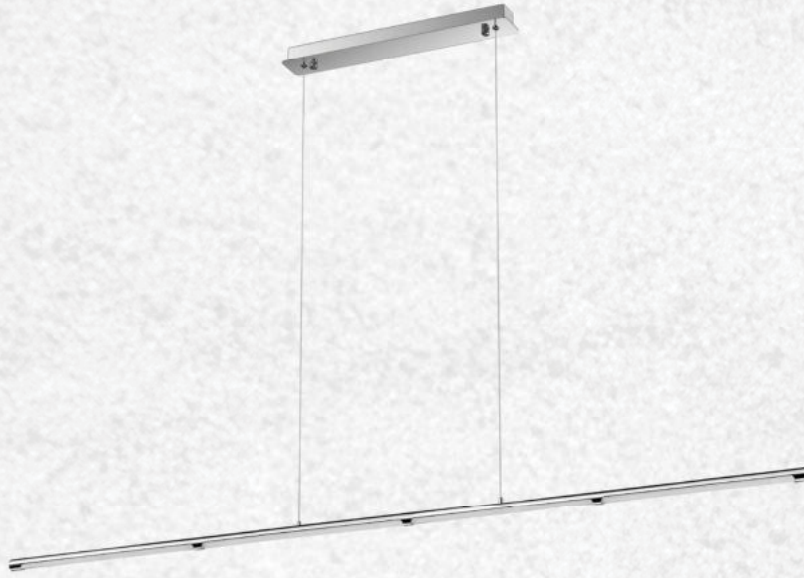

Designer Sleek Pendant-Chrome

36w VT-7036

Built In LED

SKU: 3892 - 4000K Day White

3800157621106

Voltage/Frequency:	AC:220-240V,50Hz
Luminous Flux:	2700lm
LED Type:	SMD
CRI:	>80
PF:	>0.8
Beam Angle:	120°

No. of LED:	180 pcs
Material :	Stainless Steel+Metal+PMMA
Unit GW :	1.82 Kg
Life Span:	20,000 Hours
Size :	1820x55x800mm
Box Qty:	12Pcs

Designer Sleek Chrome Surface Lamp

36w VT-7037

Built In LED

SKU: 3893 - 4000K Day White

3800157621113

Voltage/Frequency:	AC:220-240V,50Hz
Luminous Flux:	2700lm
LED Type:	SMD
CRI:	>80
PF:	>0.8
Beam Angle:	120°

No. of LED:	180 pcs
Material :	Stainless Steel+Metal+PMMA
Unit GW :	2.24 Kg
Life Span:	20,000 Hours
Size :	940x120x60mm
Box Qty:	6Pcs