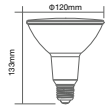

PAR38 Bulbs-E27

15W VT-1125-G

SKU: 4418 - Green 3800157606318
SKU: 4419 - Red 3800157606325
SKU: 4420 - Blue 3800157606301

EQ. Watts: 100w
Voltage/Frequency: AC:180-240V,50/60Hz
Luminous Flux: 1200lm
Commercial Type: PAR38

LED Type: SMD
CRI: >80
PF: >0.5
Base: E27

Beam Angle: 40°
Body Type: Plastic Coated Aluminium
Dimension: 120x133mm
Box Qty: 40 Pcs

PAR38 Bulbs-E27

17W VT-1227

SKU: 45691 - 4000K Day White 3800157641241

EQ. Watts: 95w
Voltage/Frequency: AC:220-240V,50/60Hz
Luminous Flux: 1300lm
Commercial Type: PAR38

LED Type: SMD
CRI: >80
PF: >0.5
Base: E27

Beam Angle: 100°
Body Type: Thermoplastic
Dimension: 120x132mm
Box Qty: 40 Pcs