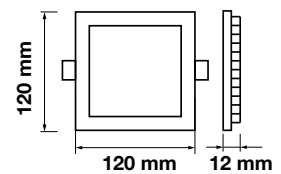

LED MINI PANELS

Square Premium Series Panel

V-TAC's efficient & trendy Premium Series Mini Panels are now upgraded with premium-quality Samsung LED chips for an even better lighting output and performance. Built with the most stable drivers in the market, have low maintenance panels without the flashes and the flickers. These square, slim & modern panels are ideal for residential, office, or commercial indoor lighting.

- SMD LED Type
- 30,000 hrs Lifespan
- 120° Beam Angle
- AC:85-265V,50/60Hz
- CRI: >80
- Aluminium Body

5 YEAR WARRANTY*

SKU: 703 | 3000K WARM WHITE
SKU: 704 | 4000K DAY WHITE
SKU: 705 | 6400K WHITE

MODEL	WATTS	LUMENS	BOX QTY.
VT-606SQ	6w	420	40 pcs

Cutting Size: 110x110mm

SKU: 709 | 3000K WARM WHITE
SKU: 710 | 4000K DAY WHITE
SKU: 711 | 6400K WHITE

MODEL	WATTS	LUMENS	BOX QTY.
VT-612SQ	12w	1000	20 pcs