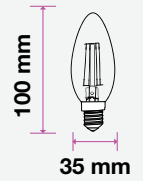

MODEL	WATTS	EQ.WATTS	LUMENS	BASE	SHAPE	BOX QTY.
VT-254D	4w	30w	350	E14	Candle	100 pcs

SKU: 278 | 2700K WARM WHITE

DIMMABLE