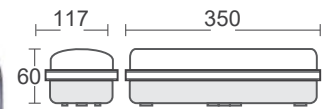

Emergency -Bulkhead

3W VT-533

SKU:8437 - 6400K White 3800157641296

Lamp Type:	16 SMD LEDs
Lumens:	140lm
Input Voltage:	AC:220-240V,50/60Hz
Protection Rating:	IP65
Material :	PC

Exit Lamp Type:	Wall - Bulkhead
Viewing Distance:	22 Meters From One side
Emergency Operation Time:	>3 Hours
Battery:	Ni-cd 3.6V, 1200mAh
Recharging Time:	24 Hours

Test Button:	Green Light Indicator Test Button
Stickers:	4 Stickers
Legends:	4 Ways Legend Available
Mode Of Operation:	Maintained
Size:	346x104x58mm
Box Qty:	10 Pcs

12Hrs
CHARGING TIME

IP65
RATING