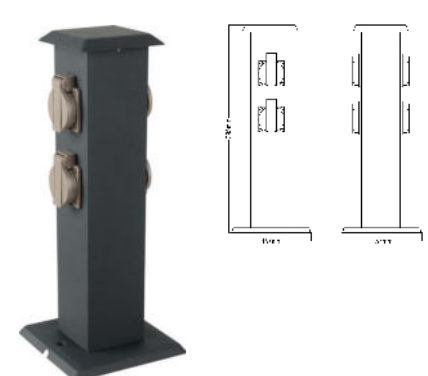

4 WAYS GARDEN SOCKET IP44

VT-1155-4

SKU: 8821
EAN: 3800157652469

Input Power:	AC:220-240V,50Hz	Input Current:	16A
Body Type:	Stainless Steel	Rated Load:	3680W
Dimension:	157×395mm	Color:	Dark Grey
		Box Qty:	4 pcs