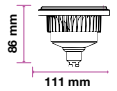

EQ. Watts: **60w**  
Voltage/Frequency: **AC:200-240V,50Hz**  
Luminous Flux: **900lm**  
LED Type: **COB**

CRI: **>80**  
PF: **>0.9**  
Base: **GU10**  
Beam Angle: **40°**

**DIMMABLE**

Body Type: **Plastic Clad Aluminium**  
Dimension: **Ø111x86mm**  
Box Qty: **60 Pcs**