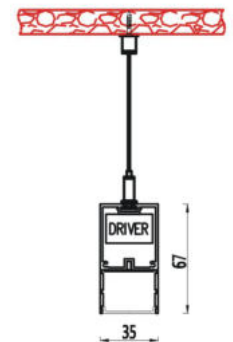

BLACK   **VT-7-44**

SKU:20060 | 3INI

WATTS	LUMENS	SIZE	BOX QTY.
40w	3200	1200x35x67mm	12 pcs