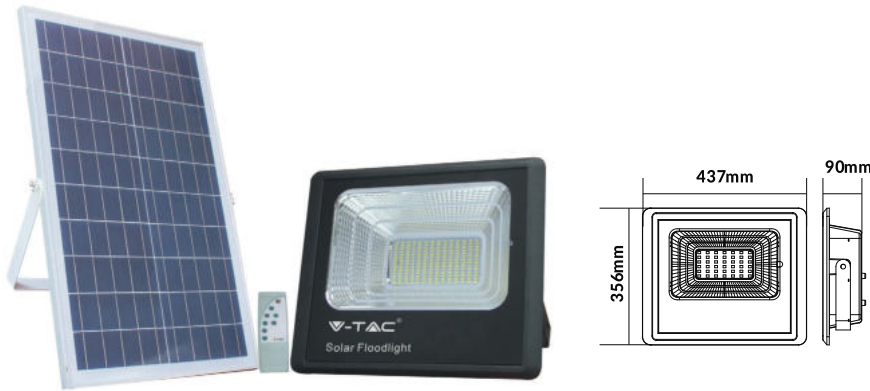

50W Solar Panel with LED Floodlight
VT-300W

SKU: 8578 - 4000K Day White 3800157645638
SKU: 94027 - 6000K White 3800157645799

Battery:	25000mAh
Voltage/Frequency:	DC:10V
Luminous Flux:	4200lm
Color of Fixture:	Black
Charging Time:	4 Hours
Working Time:	8 Hours
IP Rating:	IP65
Beam Angle:	120°
CRI:	>70
Body Type:	Aluminium
Dimension:	437x90x356mm
Box Qty:	2Pcs