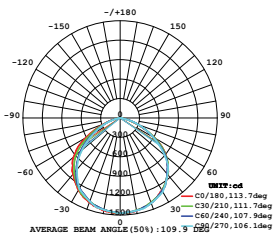

LUMINOUS INTENSITY DISTRIBUTION DIAGRAM