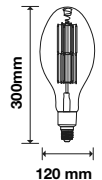

EQ. WATTS: 250w
VOLTAGE/FREQUENCY: AC:220-240V, 50Hz
LUMINOUS FLUX: 4000lm
COMMERCIAL TYPE: ED120

LED TYPE: Filament
CRI: >80
PF: >0.6
BASE: E27

BEAM ANGLE: 310°
BODY TYPE: Glass
DIMENSION: 120x300mm
BOX QTY: 20