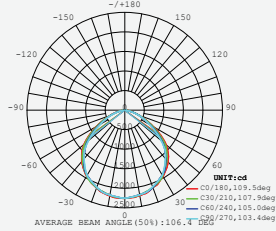

LUMINOUS INTENSITY DISTRIBUTION DIAGRAM