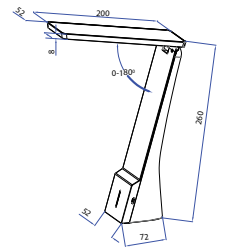

Table Lamps-White+Silver

4w VT-1014-S

SKU: 7098 - 3 IN 1 3800157616980

Voltage/Frequency: DC:5V,1A

Luminous Flux: 120lm

CRI: >80

PF: >0.45

Rechargeable

Beam Angle: 120°

Color: White+Silver

Body Type: ABS+PC+Aluminium

Dimension: 200x50x263mm

Box Qty: 25 Pcs