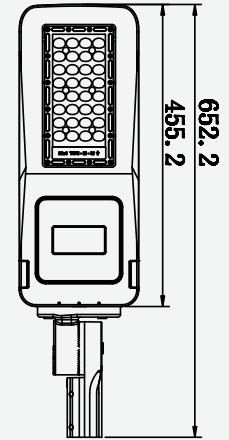

VT-53ST

SKU: 953 | 5700K WHITE

WATTS	LUMENS	BOX QTY.
50w	7000	2 pcs

INVENTRONICS
DRIVER