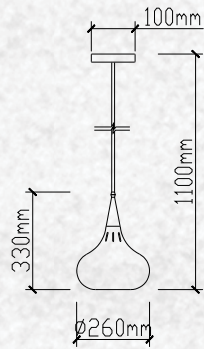

Danish Wood-Bronze Canopy

Model:	VT-7225
SKU:	3816
EAN:	3800157612760
Size:	260x330x1111mm
Box Qty:	8Pcs
Material:	Aluminium+Sand Finish