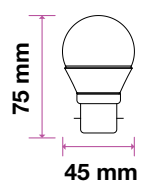

MODEL	WATTS	EQ.WATTS	LUMENS	BASE	SHAPE	BOX QTY.
VT-221	5.5w	40w	470	B22	G45	192 pcs

SKU: 104 | 3000K WARM WHITE