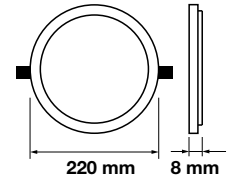

Emergency Pack: **Available**
Voltage/Frequency: **AC:85-265V,50/60Hz**
Luminous Flux: **2900lm**
Beam Angle: **120°**

LED Type: **SMD**
CRI: **>80**
PF: **>0.9**
Shape: **Round**

Body Type: **Aluminium**
Dimension: **Ø220x8mm**
Box Qty: **40 Pcs**