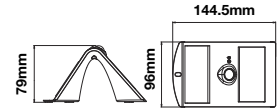

Battery:	3.7V Lithium Battery 1200mAh
Lumens:	220lm
No. of LED:	14pcs (Front 12pcs, Back 2 pcs)
Detecting Angle:	120°
Sensing Range:	2 - 6 mtrs

Charging Time:	6-7 hrs Sunlight Charging
IP Rating:	IP65
Material:	ABS+PC
Dimension:	144.5x96x79mm
Working Time:	Min 8 hrs and Max 24 hrs
Box Qty:	20Pcs