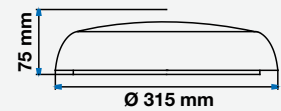

MODEL	WATTS	LUMENS	BOX QTY.	SKU: 20094 | 3IN1
VT-24SS	20w	1850	10 pcs	UNIT COLOR: WHITE