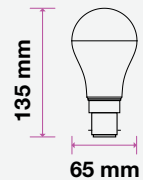

MODEL	WATTS	EQ.WATTS	LUMENS	BASE	SHAPE	BOX QTY.
VT-281	15w	85w	1250	B22	A65	100 pcs

SKU: 854 | 3000K WARM WHITE

SKU:943 | 4000K DAY WHITE

SKU: 855 | 6400K WHITE

ALSO AVAILABLE