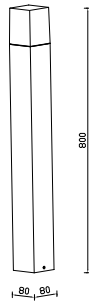

Bollard Lamps GU10

VT-7615

SKU: 7565 3800157636384

Voltage:	AC:220-240V,50-60Hz
Max.Watts:	35W
IP Rating:	IP54
Holder:	GU10
Color of Fixture:	Black
Body Type:	Aluminium body+clear PC diffuser
Size:	80x80x800mm
Box Qty:	4 Pcs