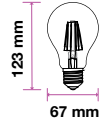

Clear Glass-Filament-A67-E27

10W VT-1981

SKU: 4410 - 3000K Warm White 3800157606196
SKU: 4411 - 4000K Day White 3800157606202
SKU: 4412 - 6400K White 3800157606219

EQ. Watts:	75w
Voltage/Frequency:	AC:220-240V, 50Hz
Luminous Flux:	1055lm
Commercial Type:	A67

LED Type:	Filament
CRI:	>80
PF:	>0.5
Base:	E27

Beam Angle:	300°
Body Type:	Glass
Dimension:	67x123mm
Box Qty:	50 Pcs