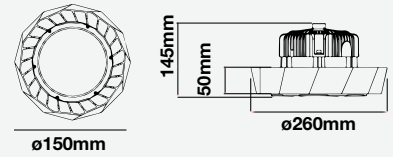

MODEL	WATTS	LUMENS	BEAM ANGLE	BOX QTY.
VT-9-120	120w	21600	120°	2 pcs

SKU: 568 | 4000K DAY WHITE
SKU: 569 | 6400K WHITE

1-10V
DIMMABLE