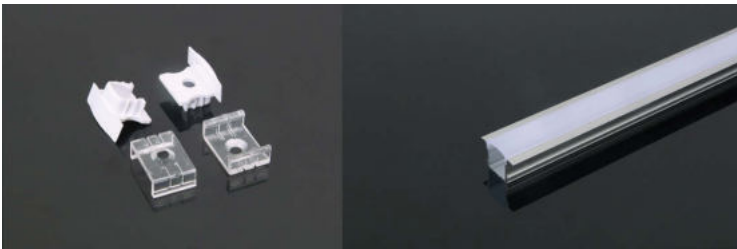

Aluminium Profiles-Milky

Model No:	VT-8107
SKU:	3351
Dimension:	2000x23x15.5mm
Color of Fixture:	Milky
EAN:	3800157636797
Box Qty.	120 Pcs