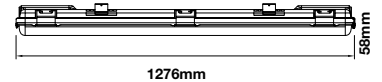

Voltage/Frequency:	AC:200-240V,50/60Hz
Luminous Flux:	1700lm
LED Type:	SMD
CRI:	>80

PF:	>0.5
Beam Angle:	120°
Body Type:	Plastic+ABS
On/Off:	>15,000

Life span:	20,000 Hours
Gross weight:	1 kg
Dimension:	1276x68x58mm
Box Qty:	16pcs