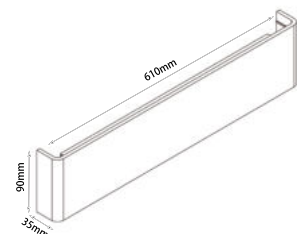

Adjustable Modern Wall Lights

18w VT-819-W

SKU: 8533 - 3000K Warm White 3800157638678
SKU: 8534 - 4000K Day White 3800157638685

Sensor Compatible: **Yes**
Voltage/Frequency: **AC:220-240V,50/60Hz**
Luminous Flux: **1800lm**
IP Rating: **IP44**
CRI: **>80**

PF: **>0.5**
Beam Angle: **Adjustable 5°-90°**
Body Type: **Aluminium**
Dimension: **600x100x42mm**
Box Qty: **10 Pcs**