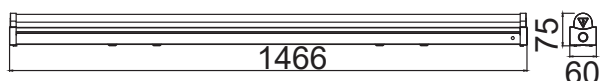

MODEL	WATTS	LUMENS	BOX QTY.
VT-8-64	60w	7200	8 pcs

SKU: 20074 | 4000K DAY WHITE
SKU: 20075 | 6400K WHITE

120
Lumen/W