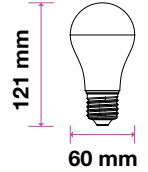

NEW

Thermoplastic Bulb

6.5W VT-2307

SKU: 2806 - 3000K WARM WHITE
SKU: 2807 - 4000K DAY WHITE
SKU: 2808 - 6400K WHITE

5 YEAR WARRANTY

SuperBRIGHT
160
LUMENS/W

EQ. WATTS: 75w
VOLTAGE/FREQUENCY: AC:220-240V, 50Hz
LUMINOUS FLUX: 1055lm
COMMERCIAL TYPE: A60

LED TYPE: SMD
CRI: >80
PF: >0.6
BASE: E27

BEAM ANGLE: 200°
BODY TYPE: Thermoplastic
DIMENSION: 60x110mm
BOX QTY: 100

NEW

Thermoplastic Bulb

9.5W VT-2310

SKU: 2809 - 3000K WARM WHITE
SKU: 2810 - 4000K DAY WHITE
SKU: 2811 - 6400K WHITE

5 YEAR WARRANTY

SuperBRIGHT
160
LUMENS/W

EQ. WATTS: 100w
VOLTAGE/FREQUENCY: AC:220-240V, 50Hz
LUMINOUS FLUX: 1521lm
COMMERCIAL TYPE: A60

LED TYPE: SMD
CRI: >80
PF: >0.6
BASE: E27

BEAM ANGLE: 200°
BODY TYPE: Thermoplastic
DIMENSION: 60x121mm
BOX QTY: 100

NEW

Thermoplastic Bulb

15W VT-2315

SKU: 2812 - 3000K WARM WHITE
SKU: 2813 - 4000K DAY WHITE
SKU: 2814 - 6400K WHITE

5 YEAR WARRANTY

SuperBRIGHT
160
LUMENS/W

EQ. WATTS: 150w
VOLTAGE/FREQUENCY: AC:220-240V, 50Hz
LUMINOUS FLUX: 2500lm
COMMERCIAL TYPE: A65

LED TYPE: SMD
CRI: >80
PF: >0.6
BASE: E27

BEAM ANGLE: 200°
BODY TYPE: Thermoplastic
DIMENSION: 65x134mm
BOX QTY: 100

NEW

Clear Filament Bulb

24W VT-2324

SKU: 2816 - 4000K DAY WHITE
SKU: 2817 - 6400K WHITE

2 YEAR WARRANTY

SuperBRIGHT
160
LUMENS/W

EQ. WATTS: 250w
VOLTAGE/FREQUENCY: AC:220-240V, 50Hz
LUMINOUS FLUX: 4000lm
COMMERCIAL TYPE: ED120

LED TYPE: Filament
CRI: >80
PF: >0.6
BASE: E27

BEAM ANGLE: 310°
BODY TYPE: Glass
DIMENSION: 120x300mm
BOX QTY: 20