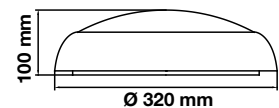

MODEL	WATTS	LUMENS	BOX QTY.	SKU: 801 | 4000K DAY WHITE SKU: 802 | 6400K WHITE
VT-15	15w	1400	10 pcs