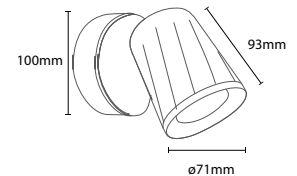

|             |               |
|-------------|---------------|
| PF:         | >0.5          |
| Beam Angle: | 100°          |
| Body Type:  | Plastic+Metal |
| Dimension:  | 100x93mm      |
| Box Qty:    | 24 Pcs        |