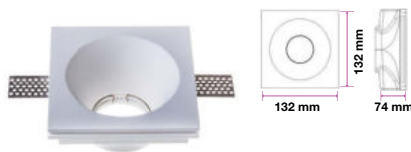

Fitting-Square-GU10

Model No	VT-772
SKU:	3653
Base:	GU10
Material:	Gypsum
Shape:	Round
Color of Fixture:	White
Dimension:	132x132x74mm
Cutting Size:	135x135mm
EAN:	3800157618632
Box Qty:	20 Pcs