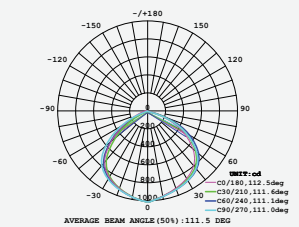

LUMINOUS INTENSITY DISTRIBUTION DIAGRAM