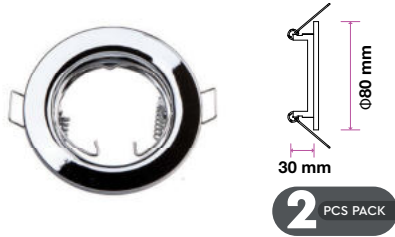

Fitting-Round-GU10-2Pc Pack

Model No	VT-778-CH
SKU:	3586
Base:	GU10
Material:	Ferrum
Shape:	Round
Color of Fxture:	Chrome
Dimension:	Ø80x30mm
Cutting Size:	Ø65mm
EAN:	3800157607155
Box Qty:	200 Pcs