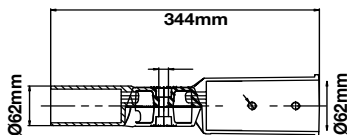

Compatible with 100W, 120W and 150W models, this adapter allows the angle of the streetlight to be adjusted as per client's requirements.