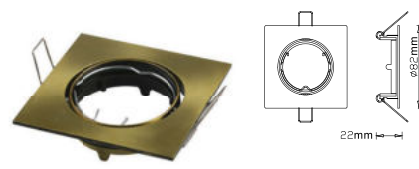

Fitting Square-GU10

Model No	VT-779-SG
SKU:	8581
Base:	GU10
Material:	Zinc alloy
Shape:	Square
Color of Fxture:	Gold
Dimension:	82x82x22mm
Cutting Size:	74mm
EAN:	3800157651868
Box Qty:	100 Pcs