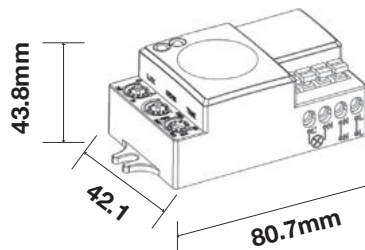

**Microwave Sensor
VT-8077**

SKU: 1446 3800157634755

Sensor Type:	Microwave
Colour:	White
Detection Range:	360°
Voltage:	AC:220-240V,50/60Hz
Detection Distance:	1-8m(radius) Adjustable
Rated Load:	Max 300W(LED)
Ambient Light:	0<3-2000LUX(Adjustable)
Body Type:	Plastic
IP Rating:	IP20
Dimension:	80.7x42.1x43.8mm
Time Delay:	Min. 10sec±3sec, Max.12min±1min
Box Qty:	100 Pcs