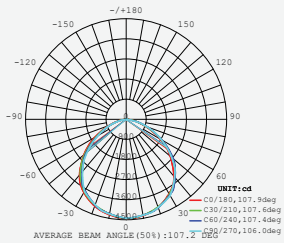

LUMINOUS INTENSITY DISTRIBUTION DIAGRAM