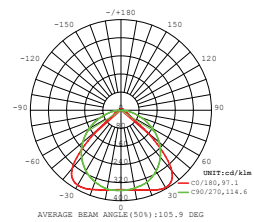

MODEL	WATTS	CRI	LUMENS	PF	SIZE
VT-4550D	50w	>80	8000	>0.9	1500mm

LINEAR FOLLOW TRUNKING
SKU: 1363 | 4000K DAY WHITE