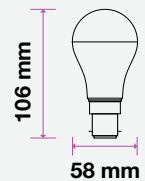

MODEL	WATTS	EQ.WATTS	LUMENS	BASE	SHAPE	BOX QTY.
VT-229	9w	60w	806	B22	A58	96 pcs
SKU: 101 | 3000K WARM WHITE SKU: 850 | 4000K DAY WHITE SKU: 851 | 6400K WHITE