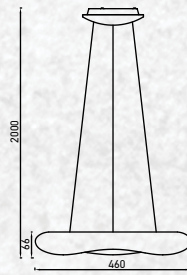

Designer Series Pendant-Color Changing

32w VT-7460

SKU: 3958 -3IN1 3800157636520

Voltage/Frequency:	AC:220-240V,50Hz
Luminous Flux:	3100lm
LED Type:	SMD
CRI:	>80
PF:	>0.9
Beam Angle:	120°
No. of LED:	320 pcs
Material :	PC
Unit GW :	2.20 kgs
Life Span:	30,000 Hours
Size :	460x2000mm
Box Qty:	1Pcs