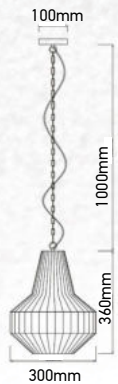

Metal W/Crystal

Model:	VT-7334-T
SKU:	3955
EAN:	3800157630238
Size:	300x360mm
Box Qty:	4Pcs
Material:	Metal