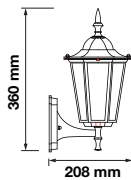

Wall Lamp
VT-749-W

SKU: 7067

3800157616201

Voltage:	AC:220-240V,50Hz
Max.Watts:	40W
IP Rating:	IP44
Holder:	E27
Color of Fixture:	Matt White
Body Type:	Aluminium+Glass
Size:	208x360x170mm
Box Qty:	10 Pcs