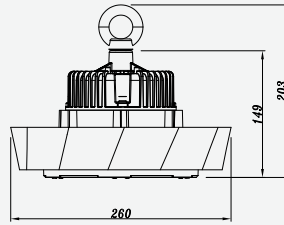

MODEL	WATTS	LUMENS	BEAM ANGLE	BOX QTY.
VT-9-113	100w	16000	120°	1 pcs

SKU: 20024 | 4000K DAY WHITE
SKU: 20025 | 6000K WHITE