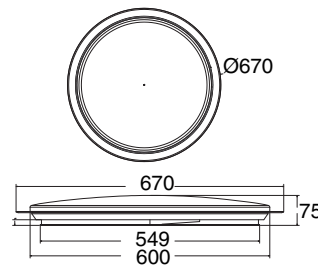

NEW

Domelight-Remote Control-CCT Changeable

72W VT-8472 3000K- 36W | 2520lm
4000K- 72W | 5040lm
6400K- 36W | 2520lm

SKU: 14951 - 3IN1
3800157656580

DIMMABLE
with remote

CCT CHANGING
With Remote Control

Sensor Compatible:	Yes	Beam Angle:	120°
Voltage/Frequency:	AC:175-265V,50/60Hz	Color of Fixture:	White
IP Rating:	IP20	Body Type:	Plastic+Metal
CRI:	>80	Shape:	Round
PF:	>0.9	Dimension:	Ø670x75mm
		Box Qty:	5 Pcs

V-TAC
Color Changing Ceiling Lamp (cct changing)

6400K (30W) 2100 Lumens | 3000K (30W) 2100 Lumens | 4000K (60W) 4200 Lumens

Make the Brightness you want (Dimmable)

Remote Control Function