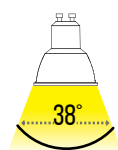

## KEY FEATURES

- Classic halogen-like design with up to 80% power savings
- Compatibility ensured: available in all existing spotlight holders
- Optional beam angles: ranging from 38°D to 300°D
- Set the right tone: dimmable options available