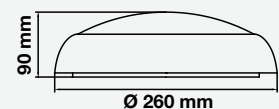

2D Bulkhead with Emergency Battery Backup and Sensor

3in1 Bulkhead
Emergency Battery Backup
Microwave Sensor

Our 3-in-1 LED bulkhead range is equipped with the complete package for a remarkable and reliable indoor/outdoor emergency and security lighting. With reliable Ni-Cad emergency battery back up, advanced microwave sensor, and optional dimmable functions, this range has impressive lighting abilities to make outdoor locations of residential, business, and industrial areas safer and easier to navigate.

- **AC:200-240V,50/60Hz**
- **>1.2 Watts Emergency Standby Watts**
- **60mA Battery Charging Current**
- **200mA Battery Discharging Current**
- **Ni-CD AA, 7.2V 1.0Ah Battery Type**
- **Green LED Charging indicate**
- **Including battery protection circuit & inhibiting mode**
- **120° / 360° Detection Angle**
- **Yes, 0, 10%, 20%, 30% optional Dimmable Function**
- **0.5~3m/s Detection Motion Speed**
- **PC Body type**
- **>3 hrs Emergency Operation time**
- **SMD LED Type**
- **3m, 5m, 8m, 10m (optional) Detection Distance**
- **30,000 hrs Lifespan**

3 YEAR
WARRANTY*

MODEL	WATTS	LUMENS	BOX QTY.
VT-12	10w	720	10 pcs

SKU: 817 | 4000K DAY WHITE