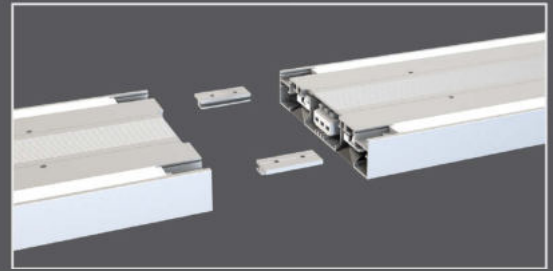

1-10V
DIMMABLE

LINEAR HANGING LIGHTS

This modern range of suspended linear lights has up & down illumination for a more evenly distributed light that creates a subtle ambient yet sufficient lighting for any commercial lighting. Linear up & down lights are offered in two colors variants Silver and White.

- **30,000 hrs Lifespan**
- **AC:100-240V,50/60Hz**
- **Aluminum Body**
- **UGR<6**
- **Linkable with connectors**
- **I-10V Dimmable**

5 YEAR
WARRANTY*

1190mm

SILVER   VT-7-62-S

SKU:609 | 4000K DAY WHITE

WHITE   VT-7-62-W

SKU:608 | 4000K DAY WHITE

WATTS	LUMENS
UP 30w	UP-3300
DOWN 30w	DOWN-3300

SIZE
1190x160x30mm

BOX QTY.
4 pcs