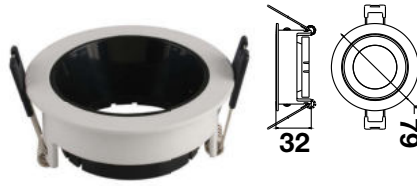

Fitting Round-GU10

Model No	VT-872-WB
SKU:	3153
Base:	GU10
Material:	Aluminium+PC
Shape:	Round
Color of Fixture:	White+Black
Dimension:	79x32mm
Cutting Size:	72mm
EAN:	3800157638968
Box Qty:	50 Pcs