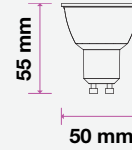

MODEL	WATTS	EQ.WATTS	LUMENS	BASE	BOX QTY.
VT-247	6.5w	60w	480	GU10	200 pcs
SKU: 192 | 3000K WARM WHITE SKU: 193 | 4000K DAY WHITE SKU: 194 | 6400K WHITE