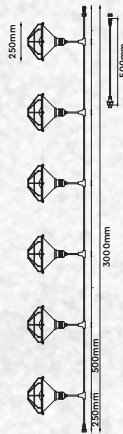

String Lights

VT-717S   **SKU : 8974**   EAN Code: 3800157655859
Lampshade: **Black ø250mm (Galvanized Iron)**
Bulb Holder: **Brushed Brown Bronze ø49mm (Aluminum)**
Cable: **Black (H05RN-F-3x1mm²)**
L/S Wireguard: **Black ø256mm (Galvanized Iron)**
Catenary Length: **3M Total Length (6 Luminares at 50cm spacing)**
IP Rating: **IP65**
Holder Type: **E27**
Max Watts: **60W x6**
Box Qty: **1Pc**