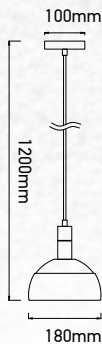

**E14** HOLDER

Pendant-Aluminium Shade-White

|           |                   |
|-----------|-------------------|
| Model:    | VT-7100-WH        |
| SKU:      | 3920              |
| EAN:      | 3800157626156     |
| Size:     | 180x100x1200mm    |
| Box Qty:  | 12Pcs             |
| Material: | Plastic+Aluminium |