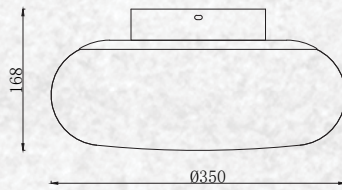

Ceiling Lamp-TRIAC Dimmable

25W VT-7352

SKU: 40051 - 3000K Warm White 3800157640534

Voltage/Frequency:	AC:220-240V
Luminous Flux:	2100lm
LED Type:	SMD
CRI:	>80
PF:	>0.9
Beam Angle:	120°
No. of LED:	132 pcs
Material :	PC + Iron
Unit GW :	2.1 kgs
Life Span:	30,000 Hours
Size :	ø350x168mm
Box Qty:	1Pcs