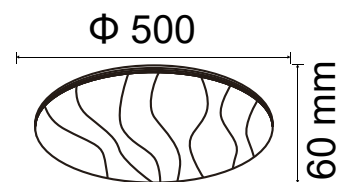

DIMMABLE
with remote

CCT CHANGING
With Remote Control