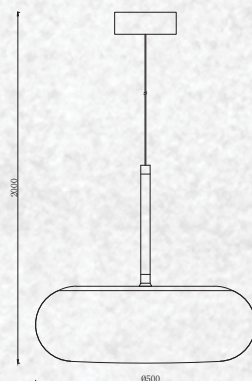

Beam Angle: 120°

No. of LED: 216 pcs

Material : PC + Iron

Unit GW : 3.8 kgs

Life Span: 30,000 Hours

Size : ø500x2000mm

Box Qty: 1Pcs