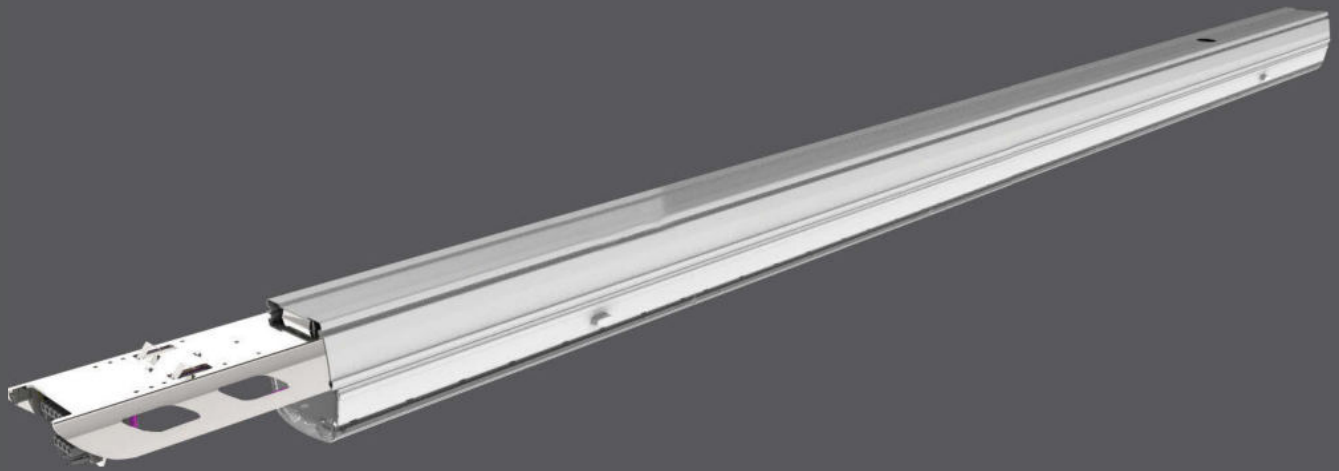

MODEL	WATTS	CRI	LUMENS	PF	SIZE
VT-4550D	50w	>80	8000	>0.9	1500mm

LINEAR FOLLOW TRUNKING
SKU: 1363 | 4000K DAY WHITE

LINEAR FOLLOW TRUNKING
SKU: 1364 | 4000K DAY WHITE

LINEAR FOLLOW TRUNKING
SKU: 1365 | 4000K DAY WHITE