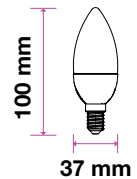

| MODEL                         | WATTS | EQ.WATTS | LUMENS | BASE | SHAPE  | BOX QTY. |
|-------------------------------|-------|----------|--------|------|--------|----------|
| VT-293D                       | 5.5w  | 40w      | 470    | E14  | Candle | 200 pcs  |
| SKU: 20045   3000K WARM WHITE |       |          |        |      |        |          |