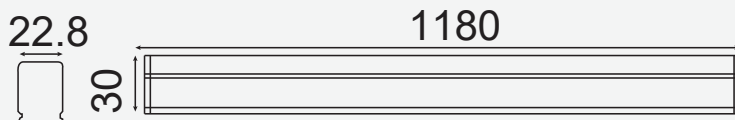

MODEL	WATTS	LUMENS	WEIGHT-KG	BOX QTY.
VT-125	16w	1440	0.16	25 pcs

SKU: 695 | 3000K WARM WHITE
SKU: 696 | 4000K DAY WHITE
SKU: 697 | 6400K WHITE