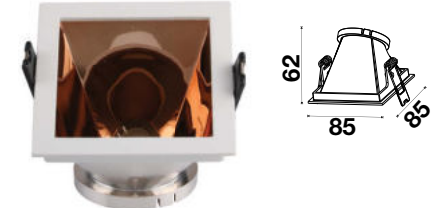

Fitting Square-GU10

Model No	VT-875-WR
SKU:	3167
Base:	GU10
Material:	Aluminium+PC
Shape:	Square
Color of Fxture:	White+Rose Gold
Dimension:	85x85x62mm
Cutting Size:	80x80mm
EAN:	3800157639101
Box Qty:	50 Pcs