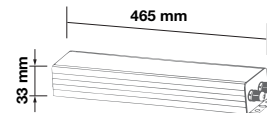

Color of Fixture: **Silver**
Body Type: **Aluminium**
Size: **465x52x33mm**
Emergency switch on time: **< 1s**
Box Qty: **12 Pcs**