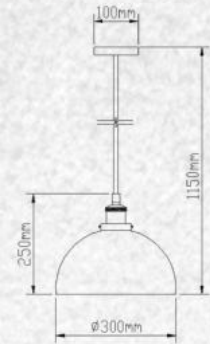

Transparent Glass-Metal Series

Model:	VT-7300
SKU:	3737
EAN:	3800157611107
Size:	300x250x1150mm
Box Qty:	8Pcs
Material:	Glass+Metal