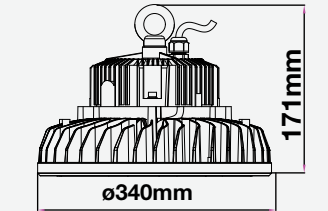

MODEL	WATTS	LUMENS	BEAM ANGLE	BOX QTY.
VT-9-200	200w	24000	120°	1 pcs

SKU: 580 | 4000K DAY WHITE
SKU: 581 | 6400K WHITE