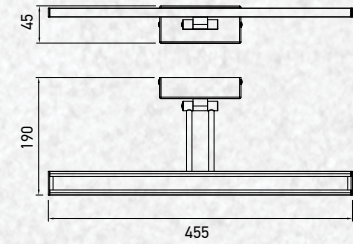

Mirror Movable Wall Lamp Golden

8W

VT-7009

Built In LED

SKU: 3983 - 3000K Warm White
SKU: 3901 - 4000K Day white

3800157637954
3800157621861

Voltage/Frequency: AC:220-240V,50Hz

Luminous Flux: 600lm

LED Type: SMD

CRI: >80

PF: >0.8

Beam Angle: 120°

No. of LED: 40 pcs

Material : Stainless Steel+Aluminium+PMMA

Unit GW : 0.8 Kg

Life Span: 20,000 Hours

Size : 455x45x190mm

Box Qty: 11Pcs

Mirror Surface Light - Chrome Cap

10w

VT-7010-CH

Built In LED

SKU: 3916 - 4000K Day White
SKU: 3917 - 6400K White

3800157626118
3800157626125

Voltage/Frequency: AC:220-240V,50/60Hz

Luminous Flux: 950lm

LED Type: SMD

CRI: >80

PF: >0.5

Beam Angle: 150°

No. of LED: N/A

Material : Aluminium+PC

Unit GW : 0.63 Kg

Life Span: 30,000 Hours

Size : 605x53.6x64.6mm

Box Qty: 10Pcs

Mirror Surface Light - White Cap

10w

VT-7010-WH

Built In LED

SKU: 3918 - 4000K Day White
SKU: 3919 - 6400K White

3800157626132
3800157626149

Voltage/Frequency: AC:220-240V,50/60Hz

Luminous Flux: 950lm

LED Type: SMD

CRI: >80

PF: >0.5

Beam Angle: 150°

No. of LED: N/A

Material : Aluminium+PC

Unit GW : 0.63 Kg

Life Span: 30,000 Hours

Size : 605x53.6x64.6mm

Box Qty: 10Pcs