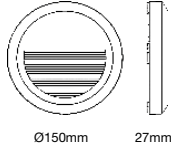

Step Light-Square-IP65
2W VT-1152-W

SKU: 1319 - 3000K Warm White 3800157620475
SKU: 1318 - 4000K Day White 3800157620468

IP65
RATING

Sensor Compatible: **Yes**
Voltage/Frequency: **AC:100-240V,50/60Hz**
Luminous Flux: **60lm**
LED Type: **SMD**
CRI: **>80**
PF: **>0.5**

Beam Angle: **55°**
Body Type: **PC**
Color of Fixture: **Grey**
Shape: **Round**
Dimension: **150x27mm**
Cutting Size: **N/A**
Box Qty: **50 Pcs**