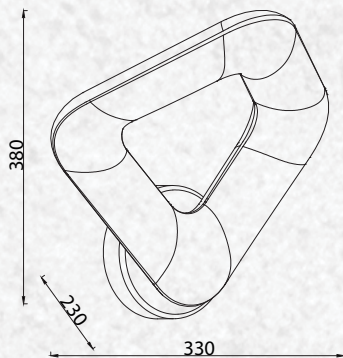

Beam Angle: 120°

No. of LED: 100 pcs

Material : PC + Iron

Unit GW : 0.187 kgs

Life Span: 30,000 Hours

Size : 330x380x230mm

Box Qty: 6Pcs